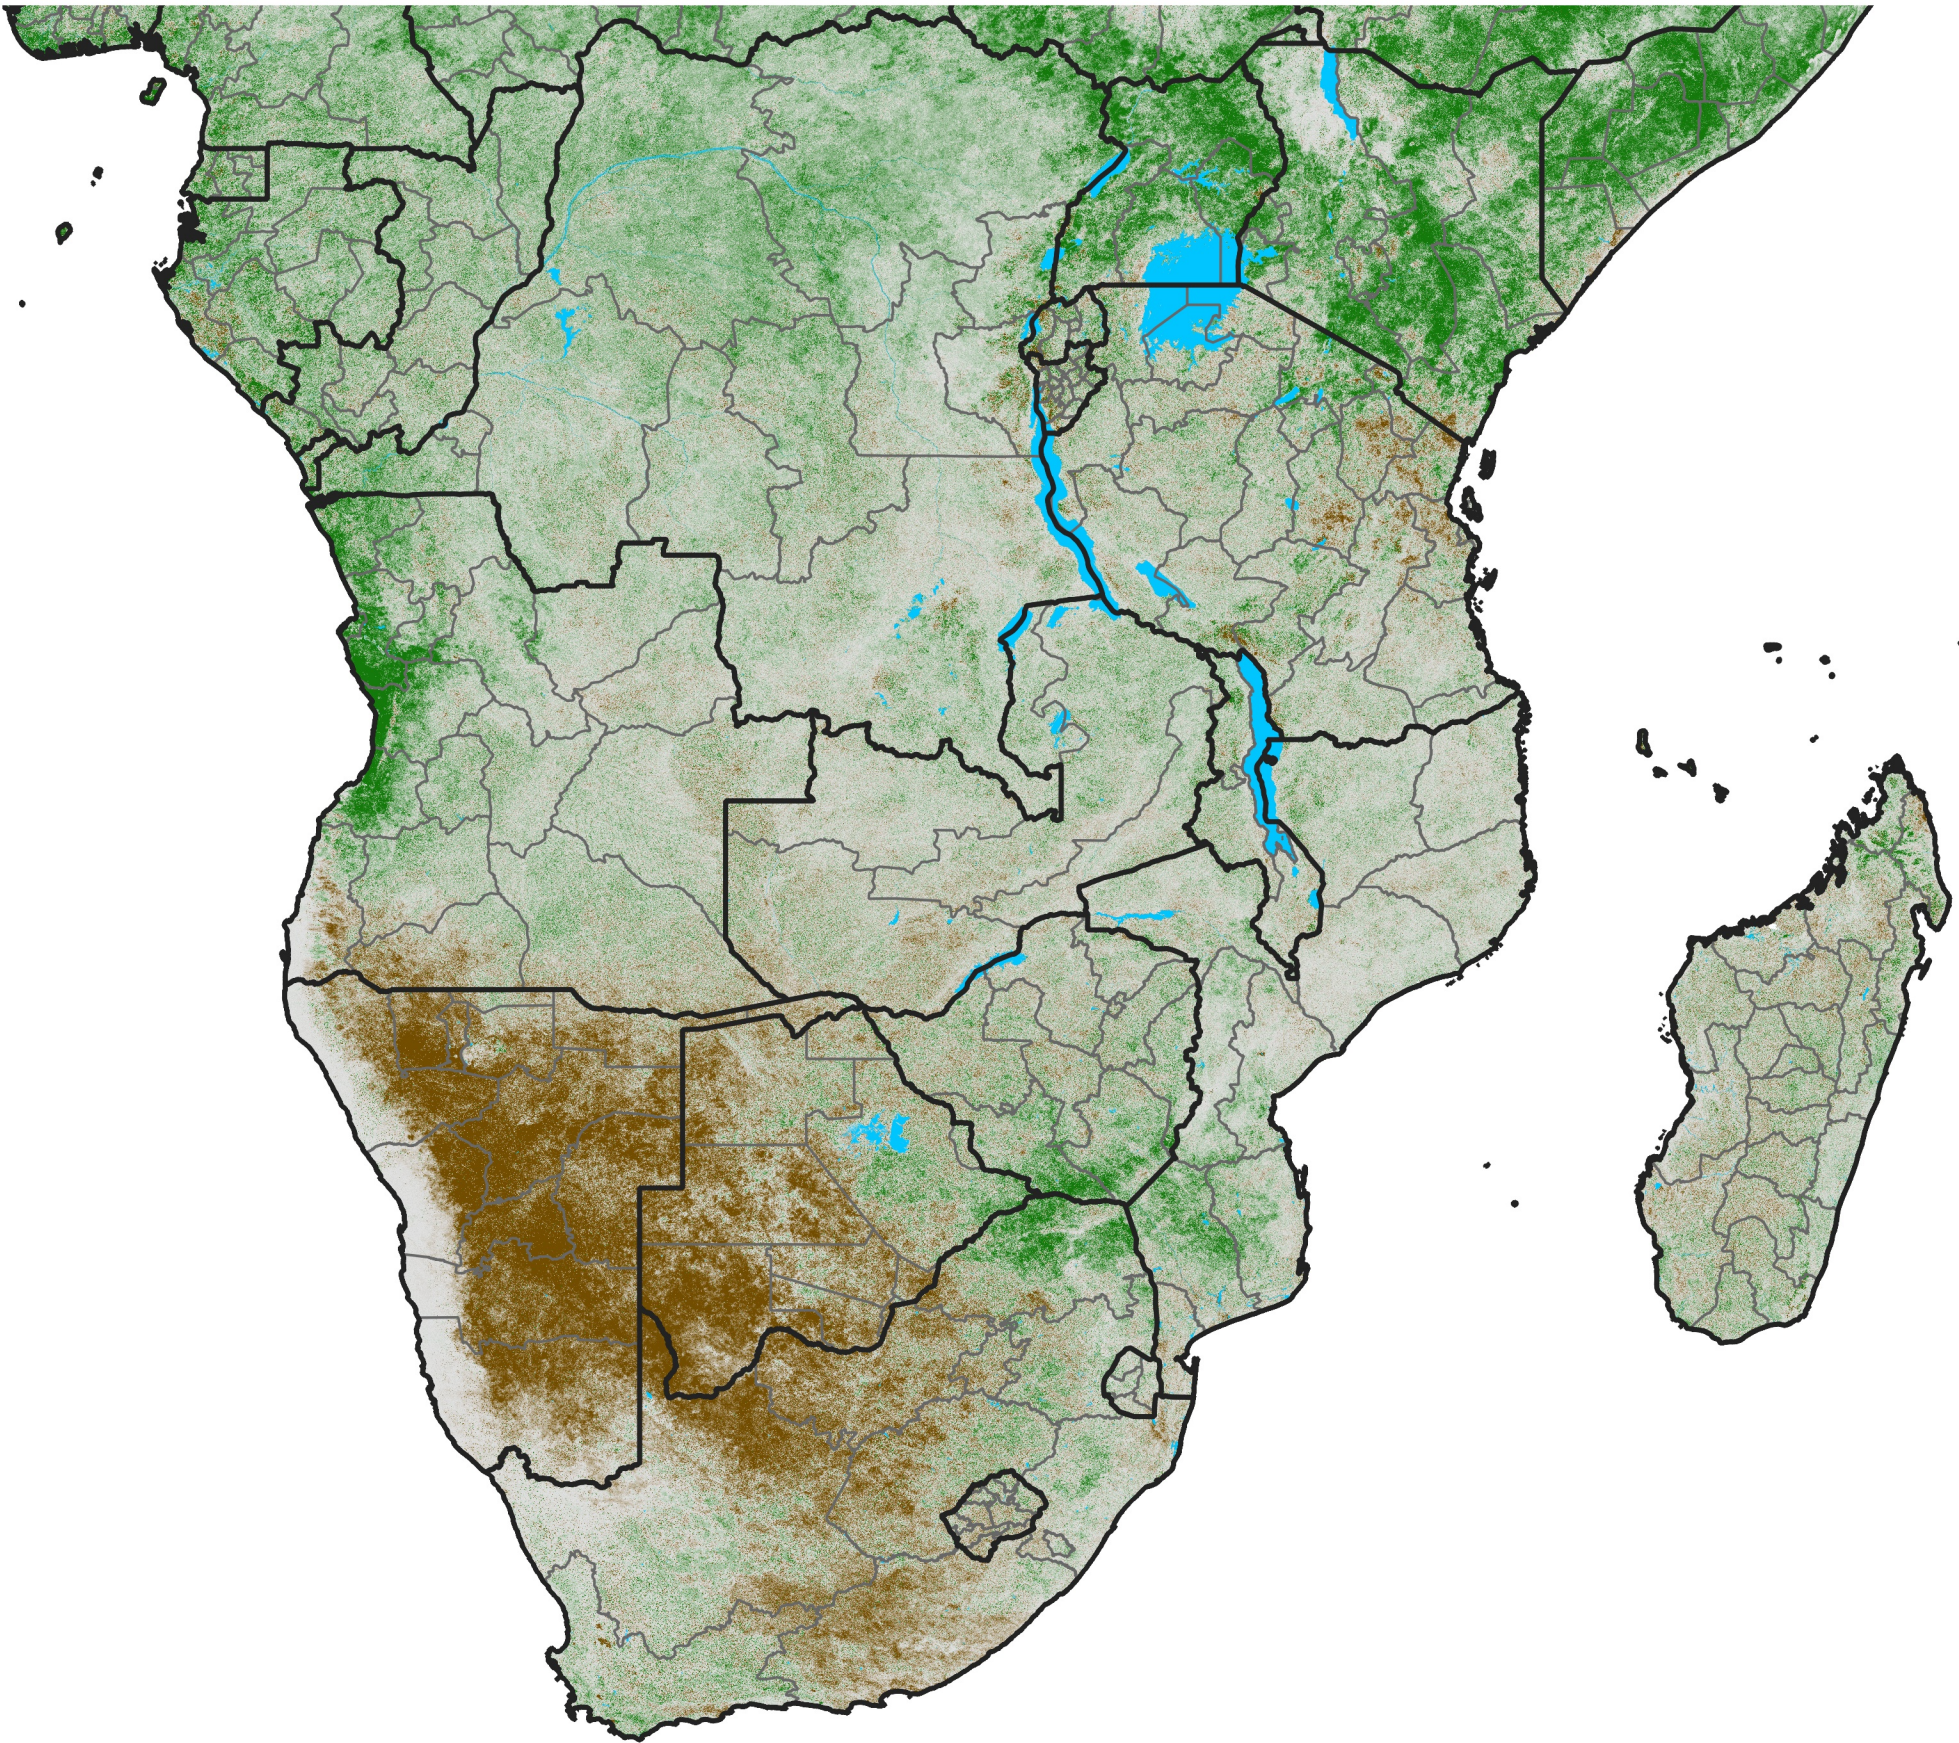

Southern Africa

NDVI Difference

2013 minus 2012

Period 09 / March 21 - 31, 2013

NDVI Difference

< -0.3 -0.2 -0.1 -0.05 0.05 0.1 0.2 >0.3

Negative

No Difference