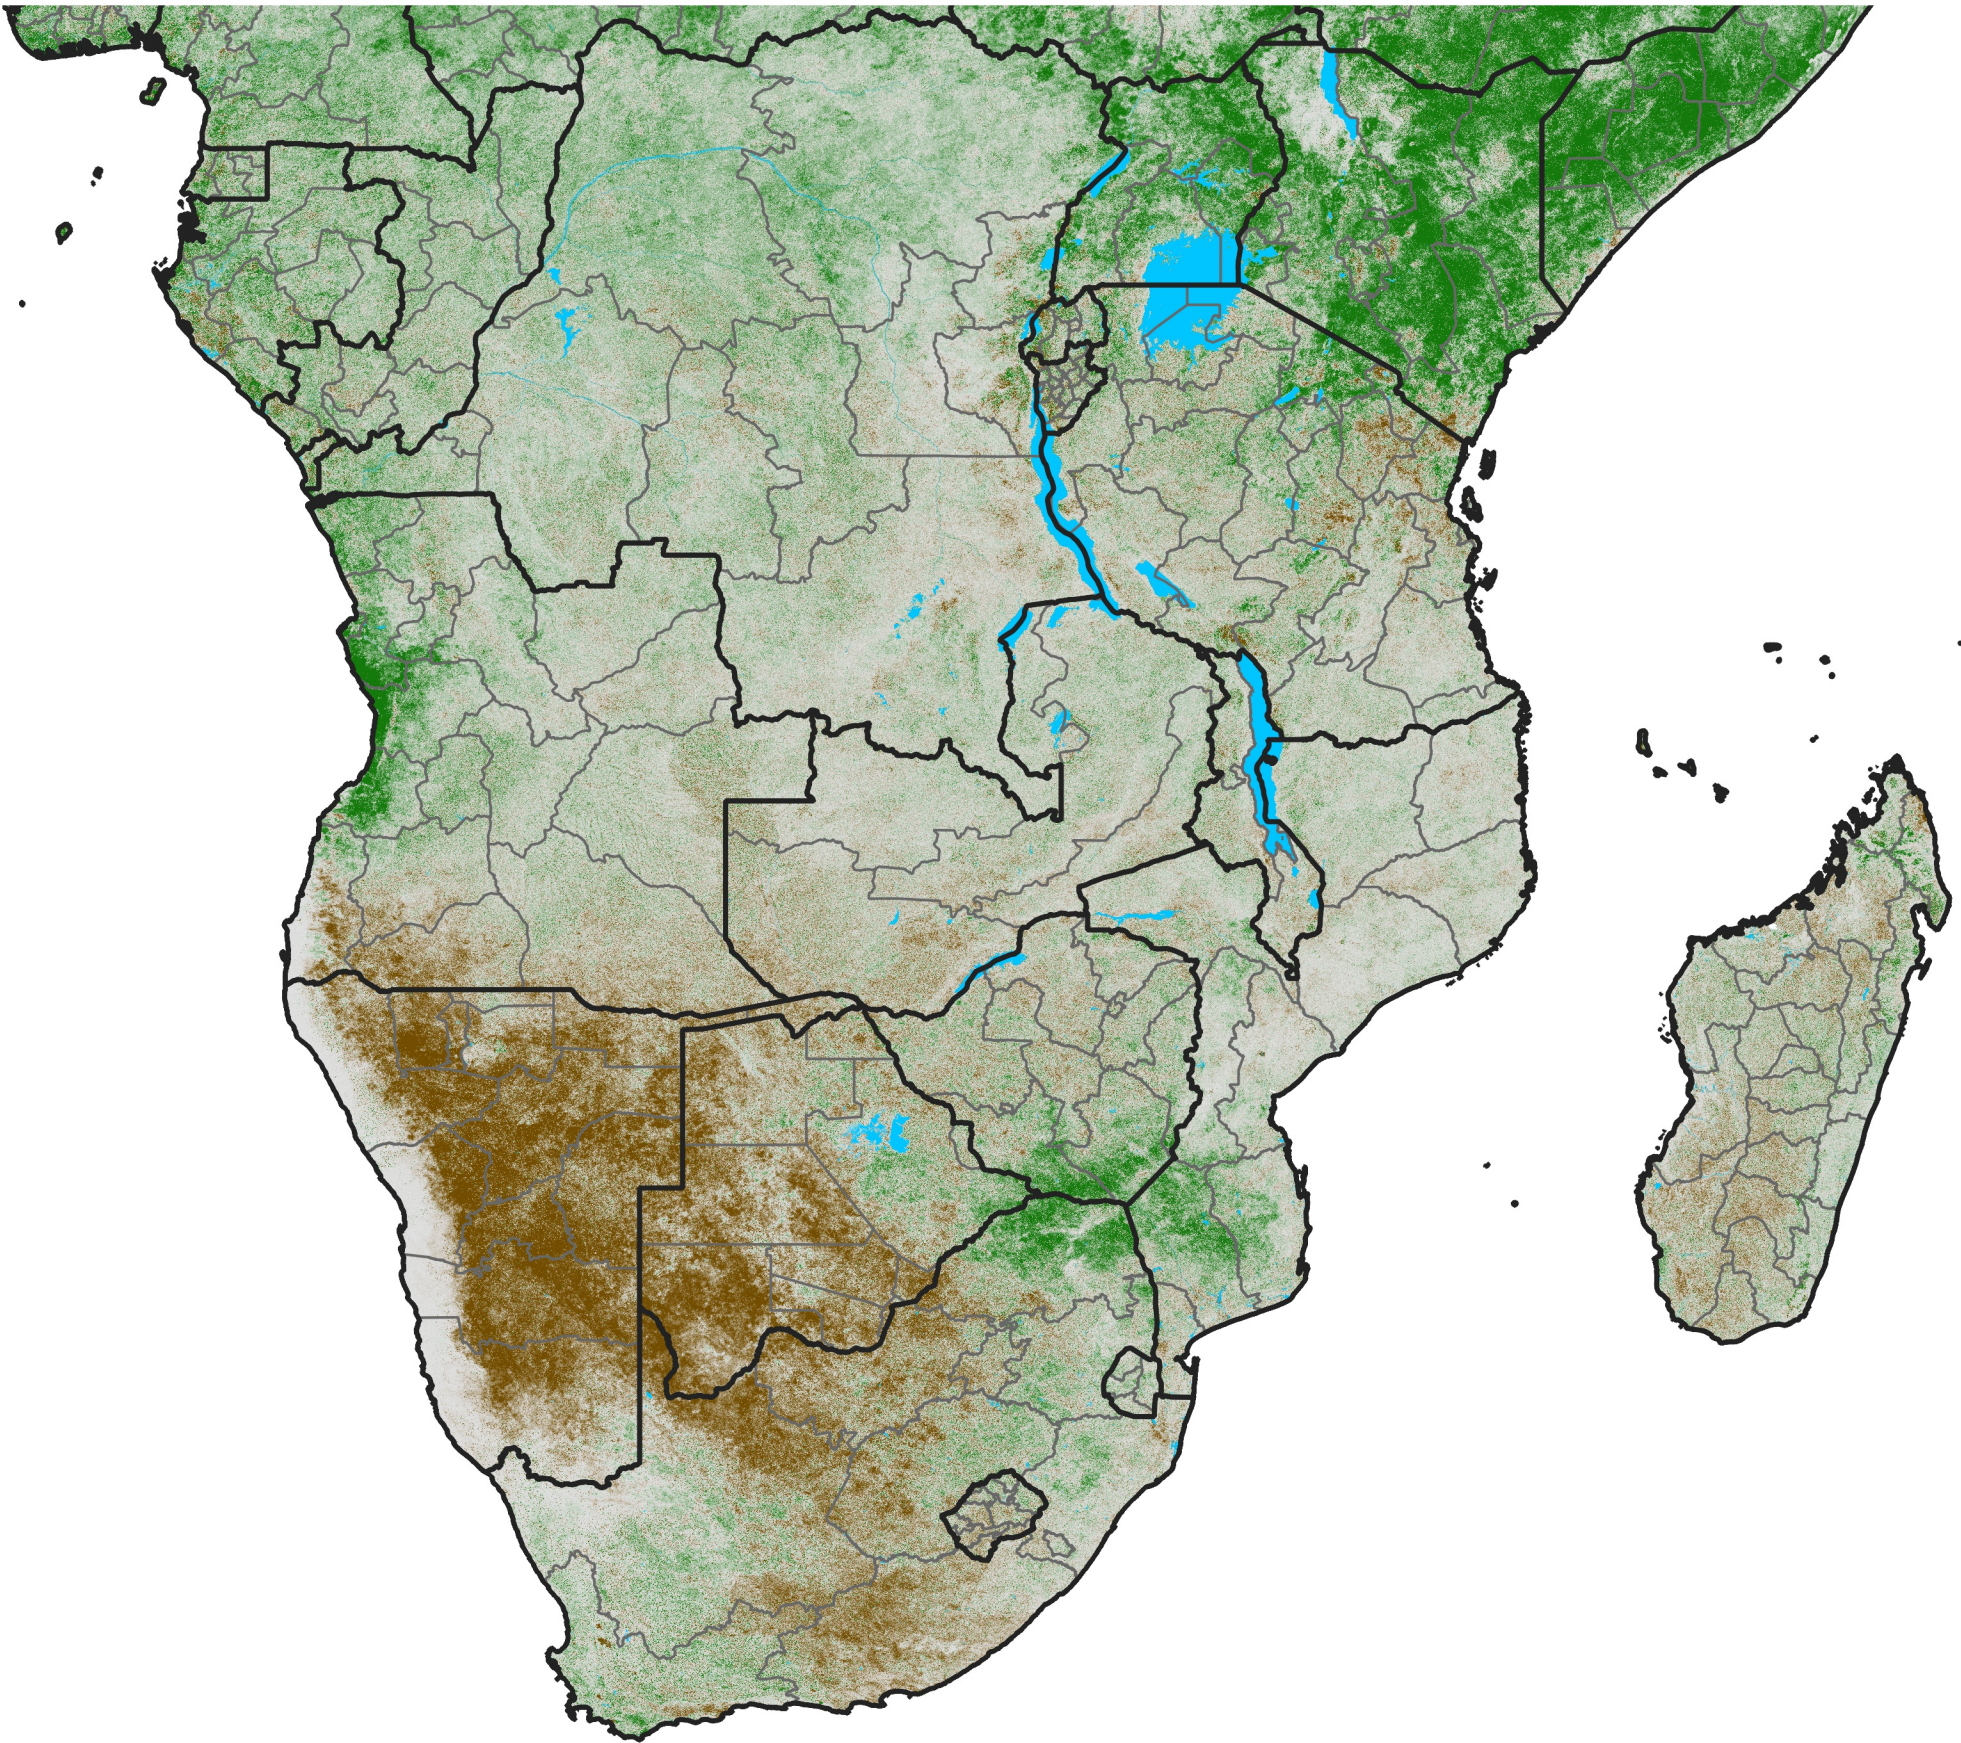

Southern Africa NDVI Difference

2013 minus 2012

Period 10 / April 01 - 10, 2013

NDVI Difference

< -0.3 -0.2 -0.1 -0.05 0.05 0.1 0.2 >0.3

Negative

No Difference

Positive