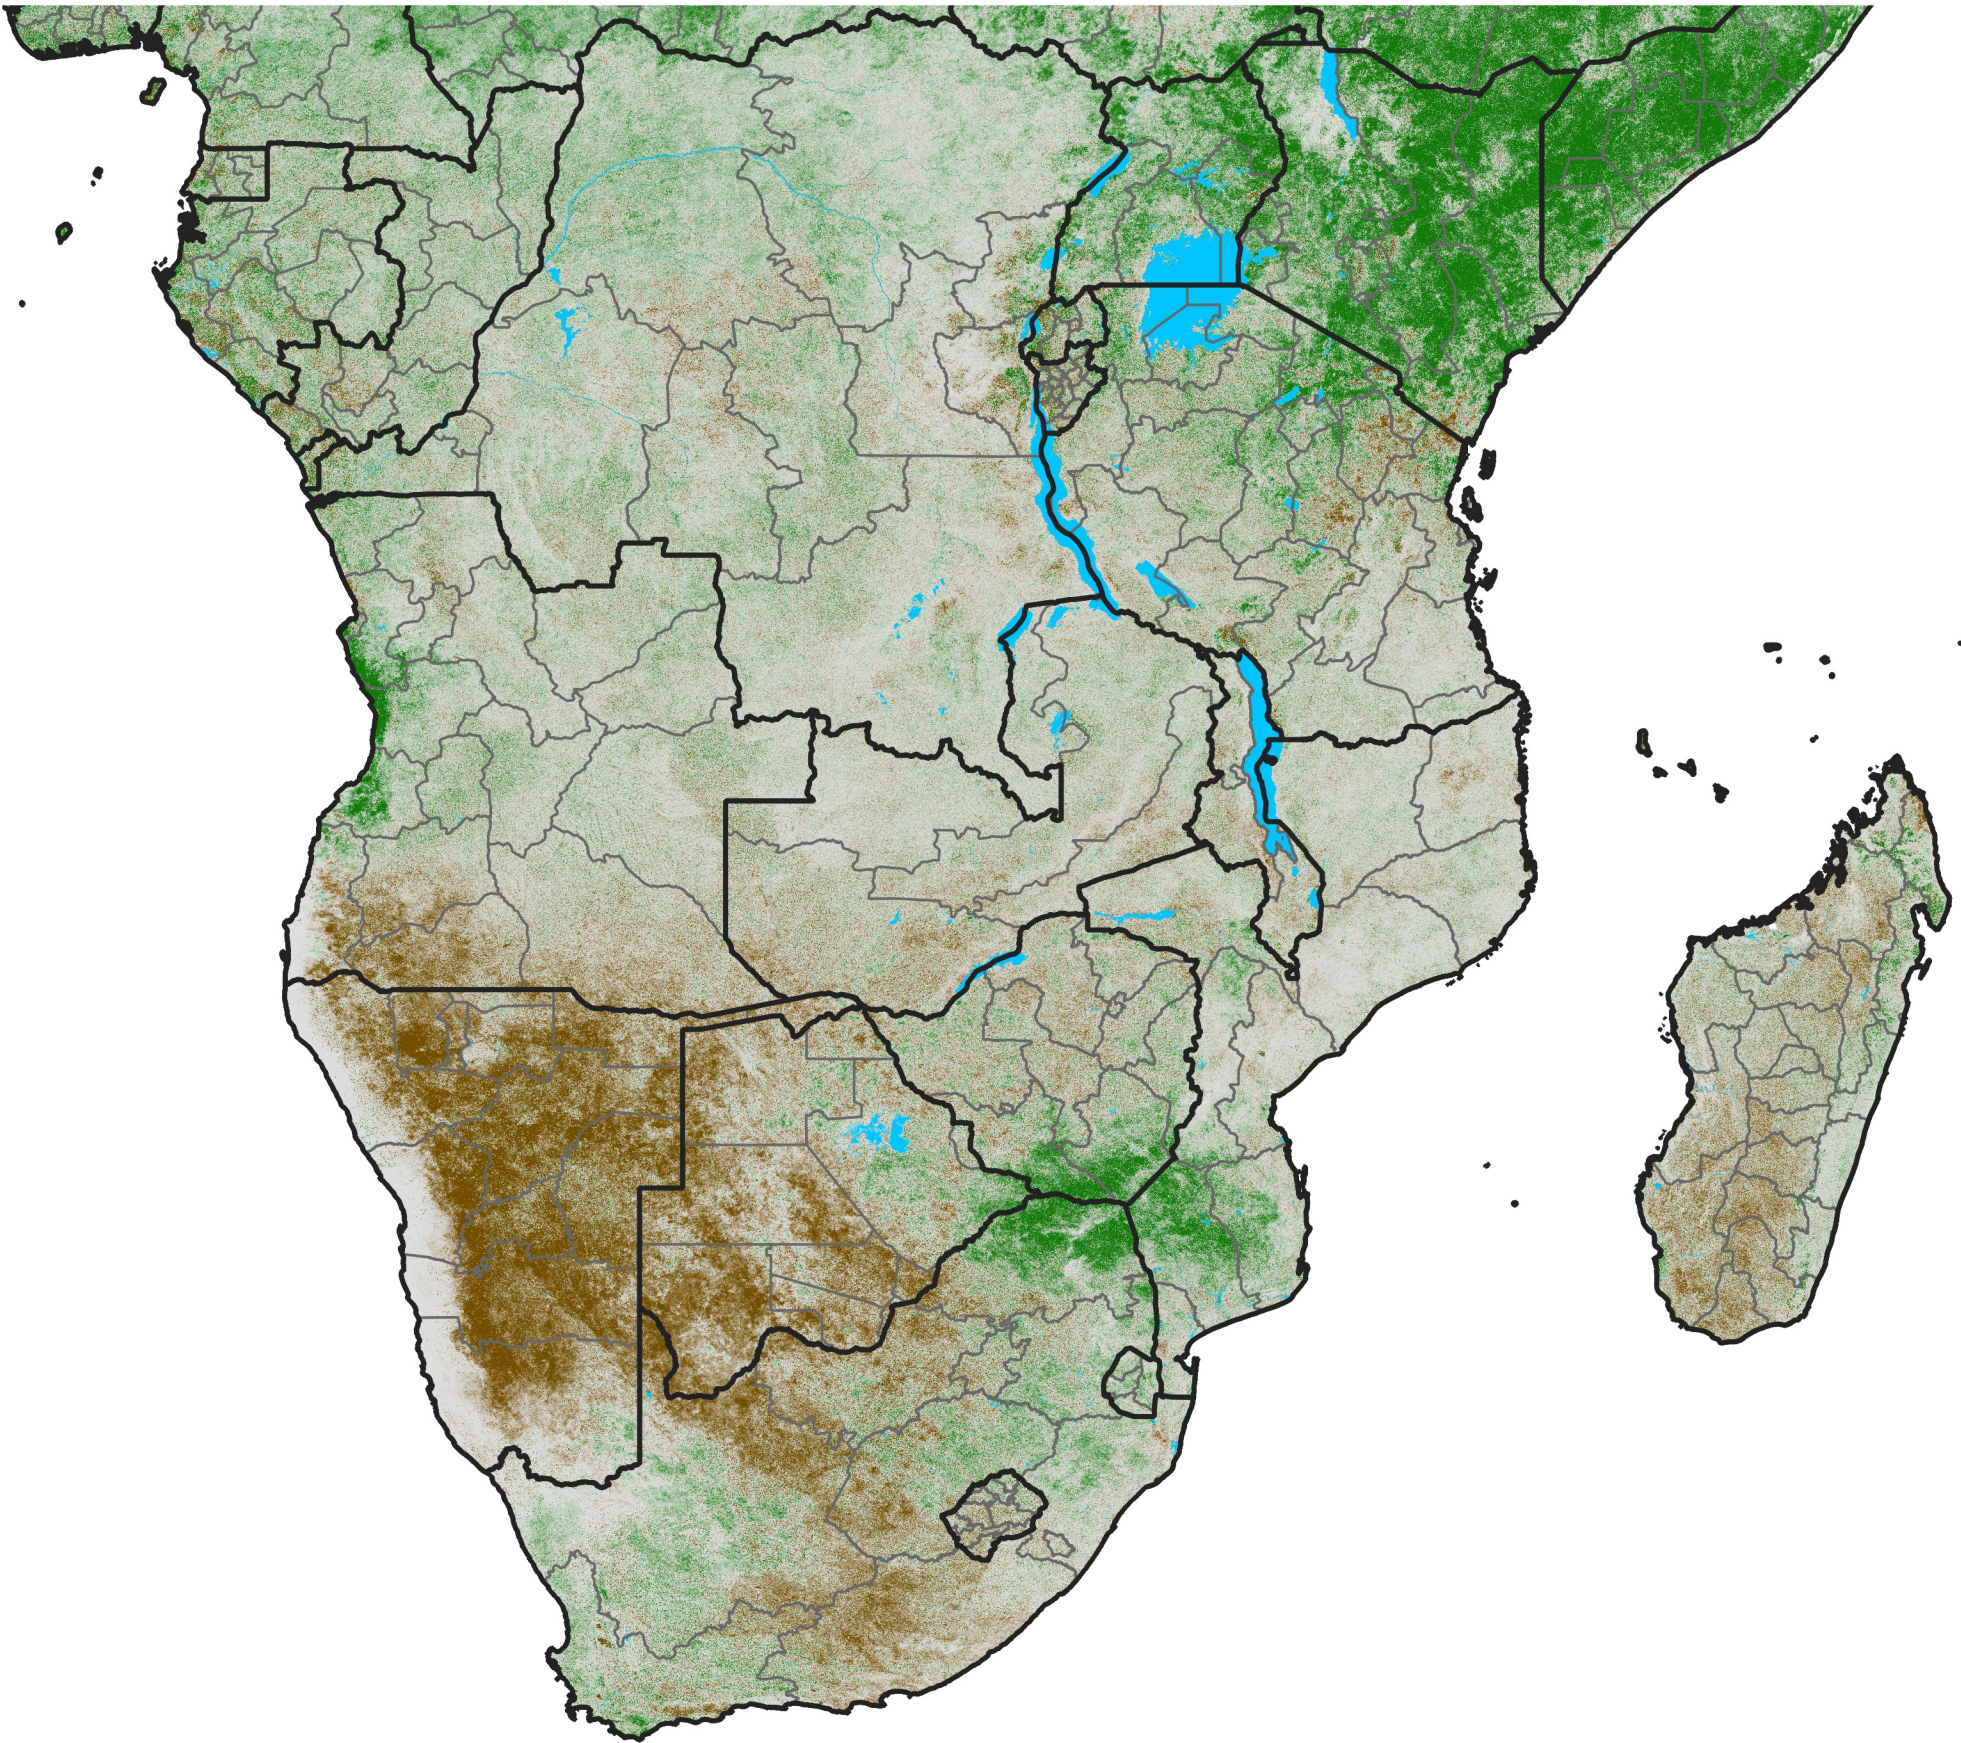

# Southern Africa NDVI Difference

2013 minus 2012

Period 11 / April 11 - 20, 2013

## NDVI Difference

< -0.3   -0.2   -0.1   -0.05   0.05   0.1   0.2   > 0.3

Negative

No Difference

Positive