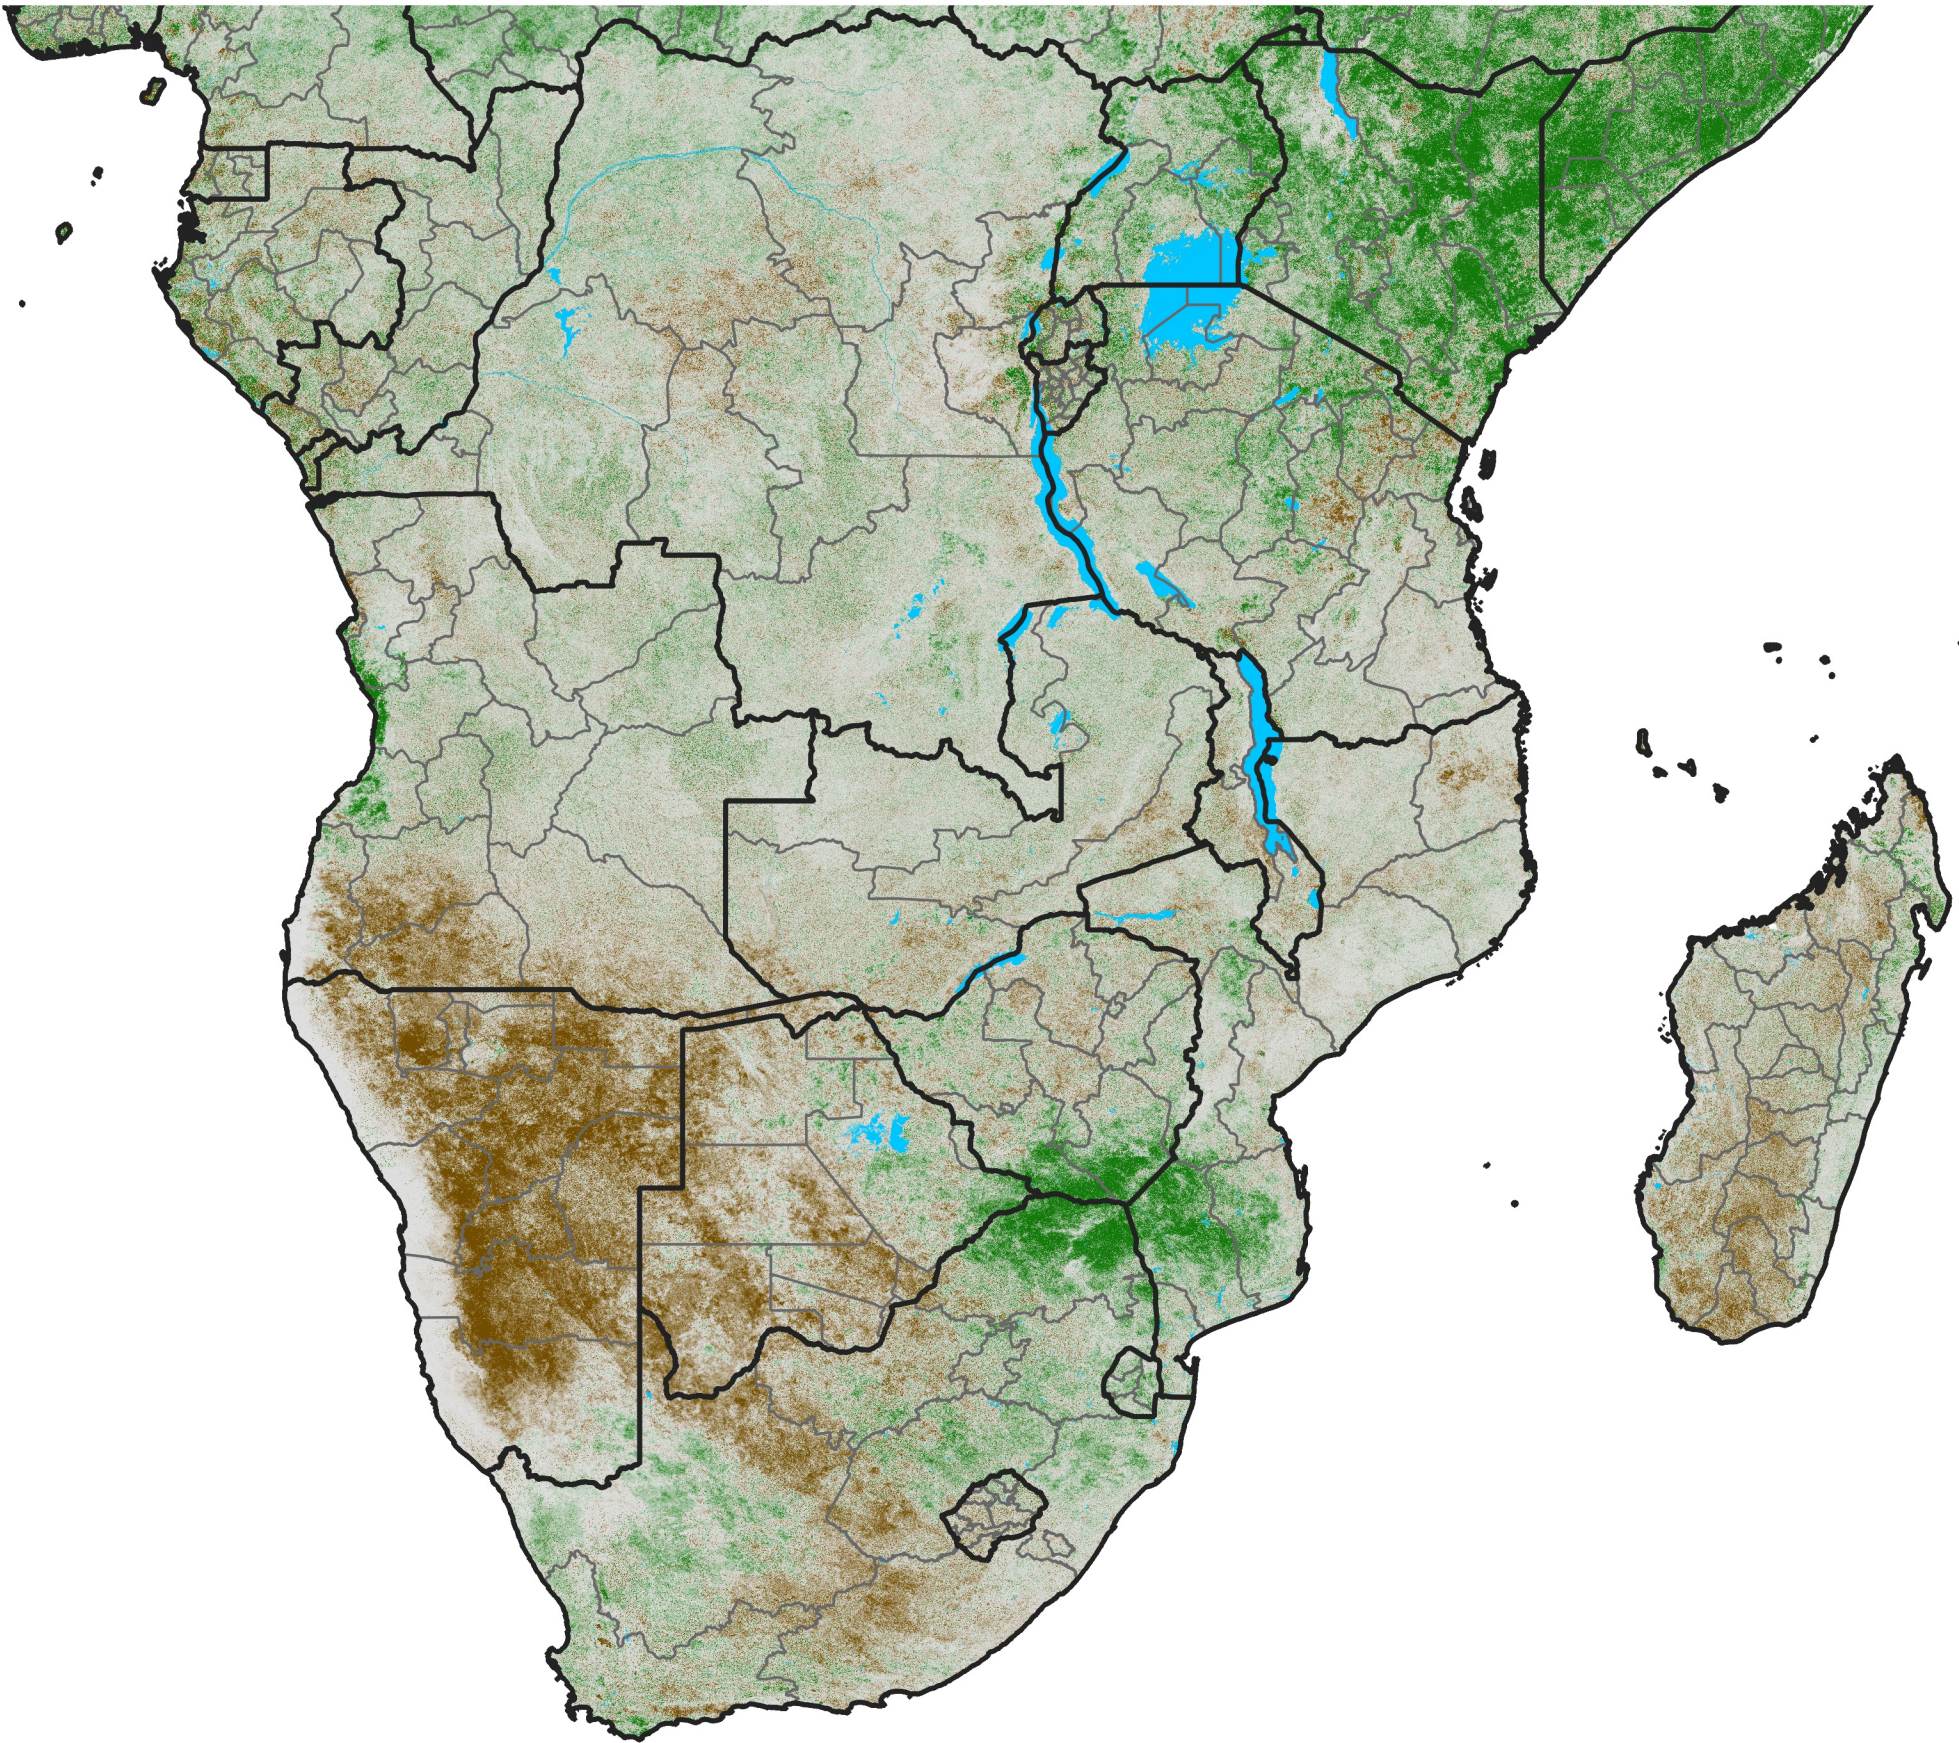

# Southern Africa

## NDVI Difference

2013 minus 2012

Period 12 / April 21 - 30, 2013

### NDVI Difference

< -0.3   -0.2   -0.1   -0.05   0.05   0.1   0.2   >0.3

Negative

No Difference

Positive