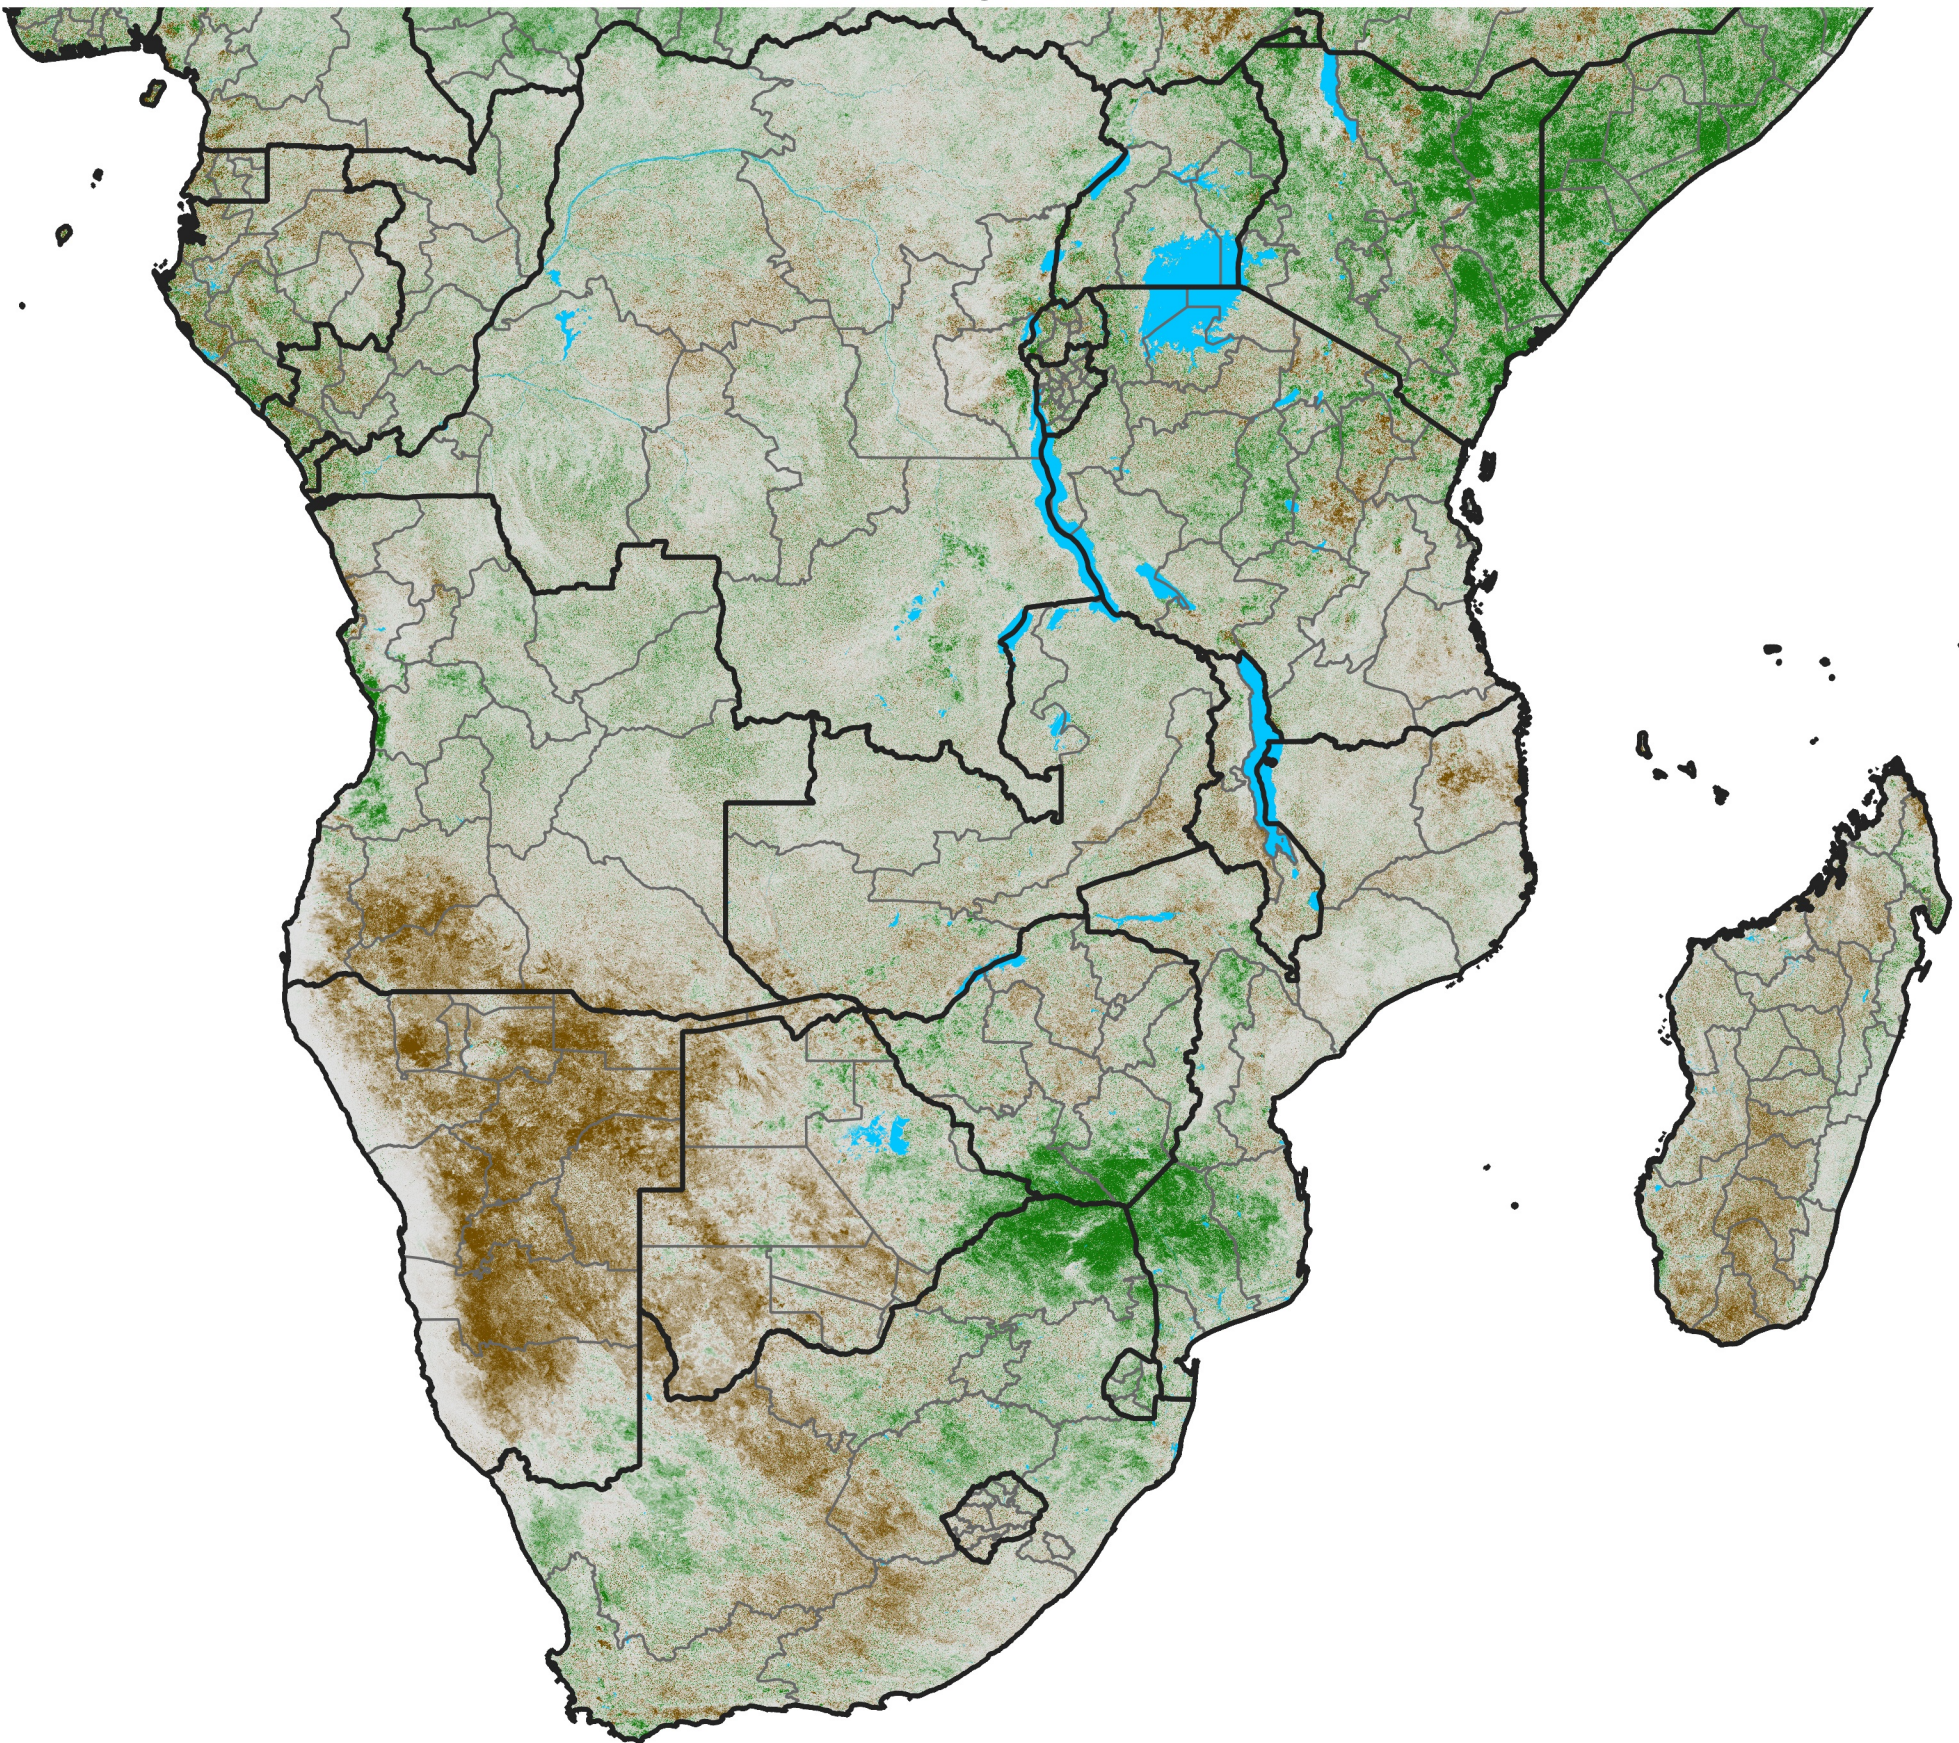

Southern Africa

NDVI Difference

2013 minus 2012

Period 13 / May 01 - 10, 2013

NDVI Difference

< -0.3 -0.2 -0.1 -0.05 0.05 0.1 0.2 >0.3

Negative

No Difference