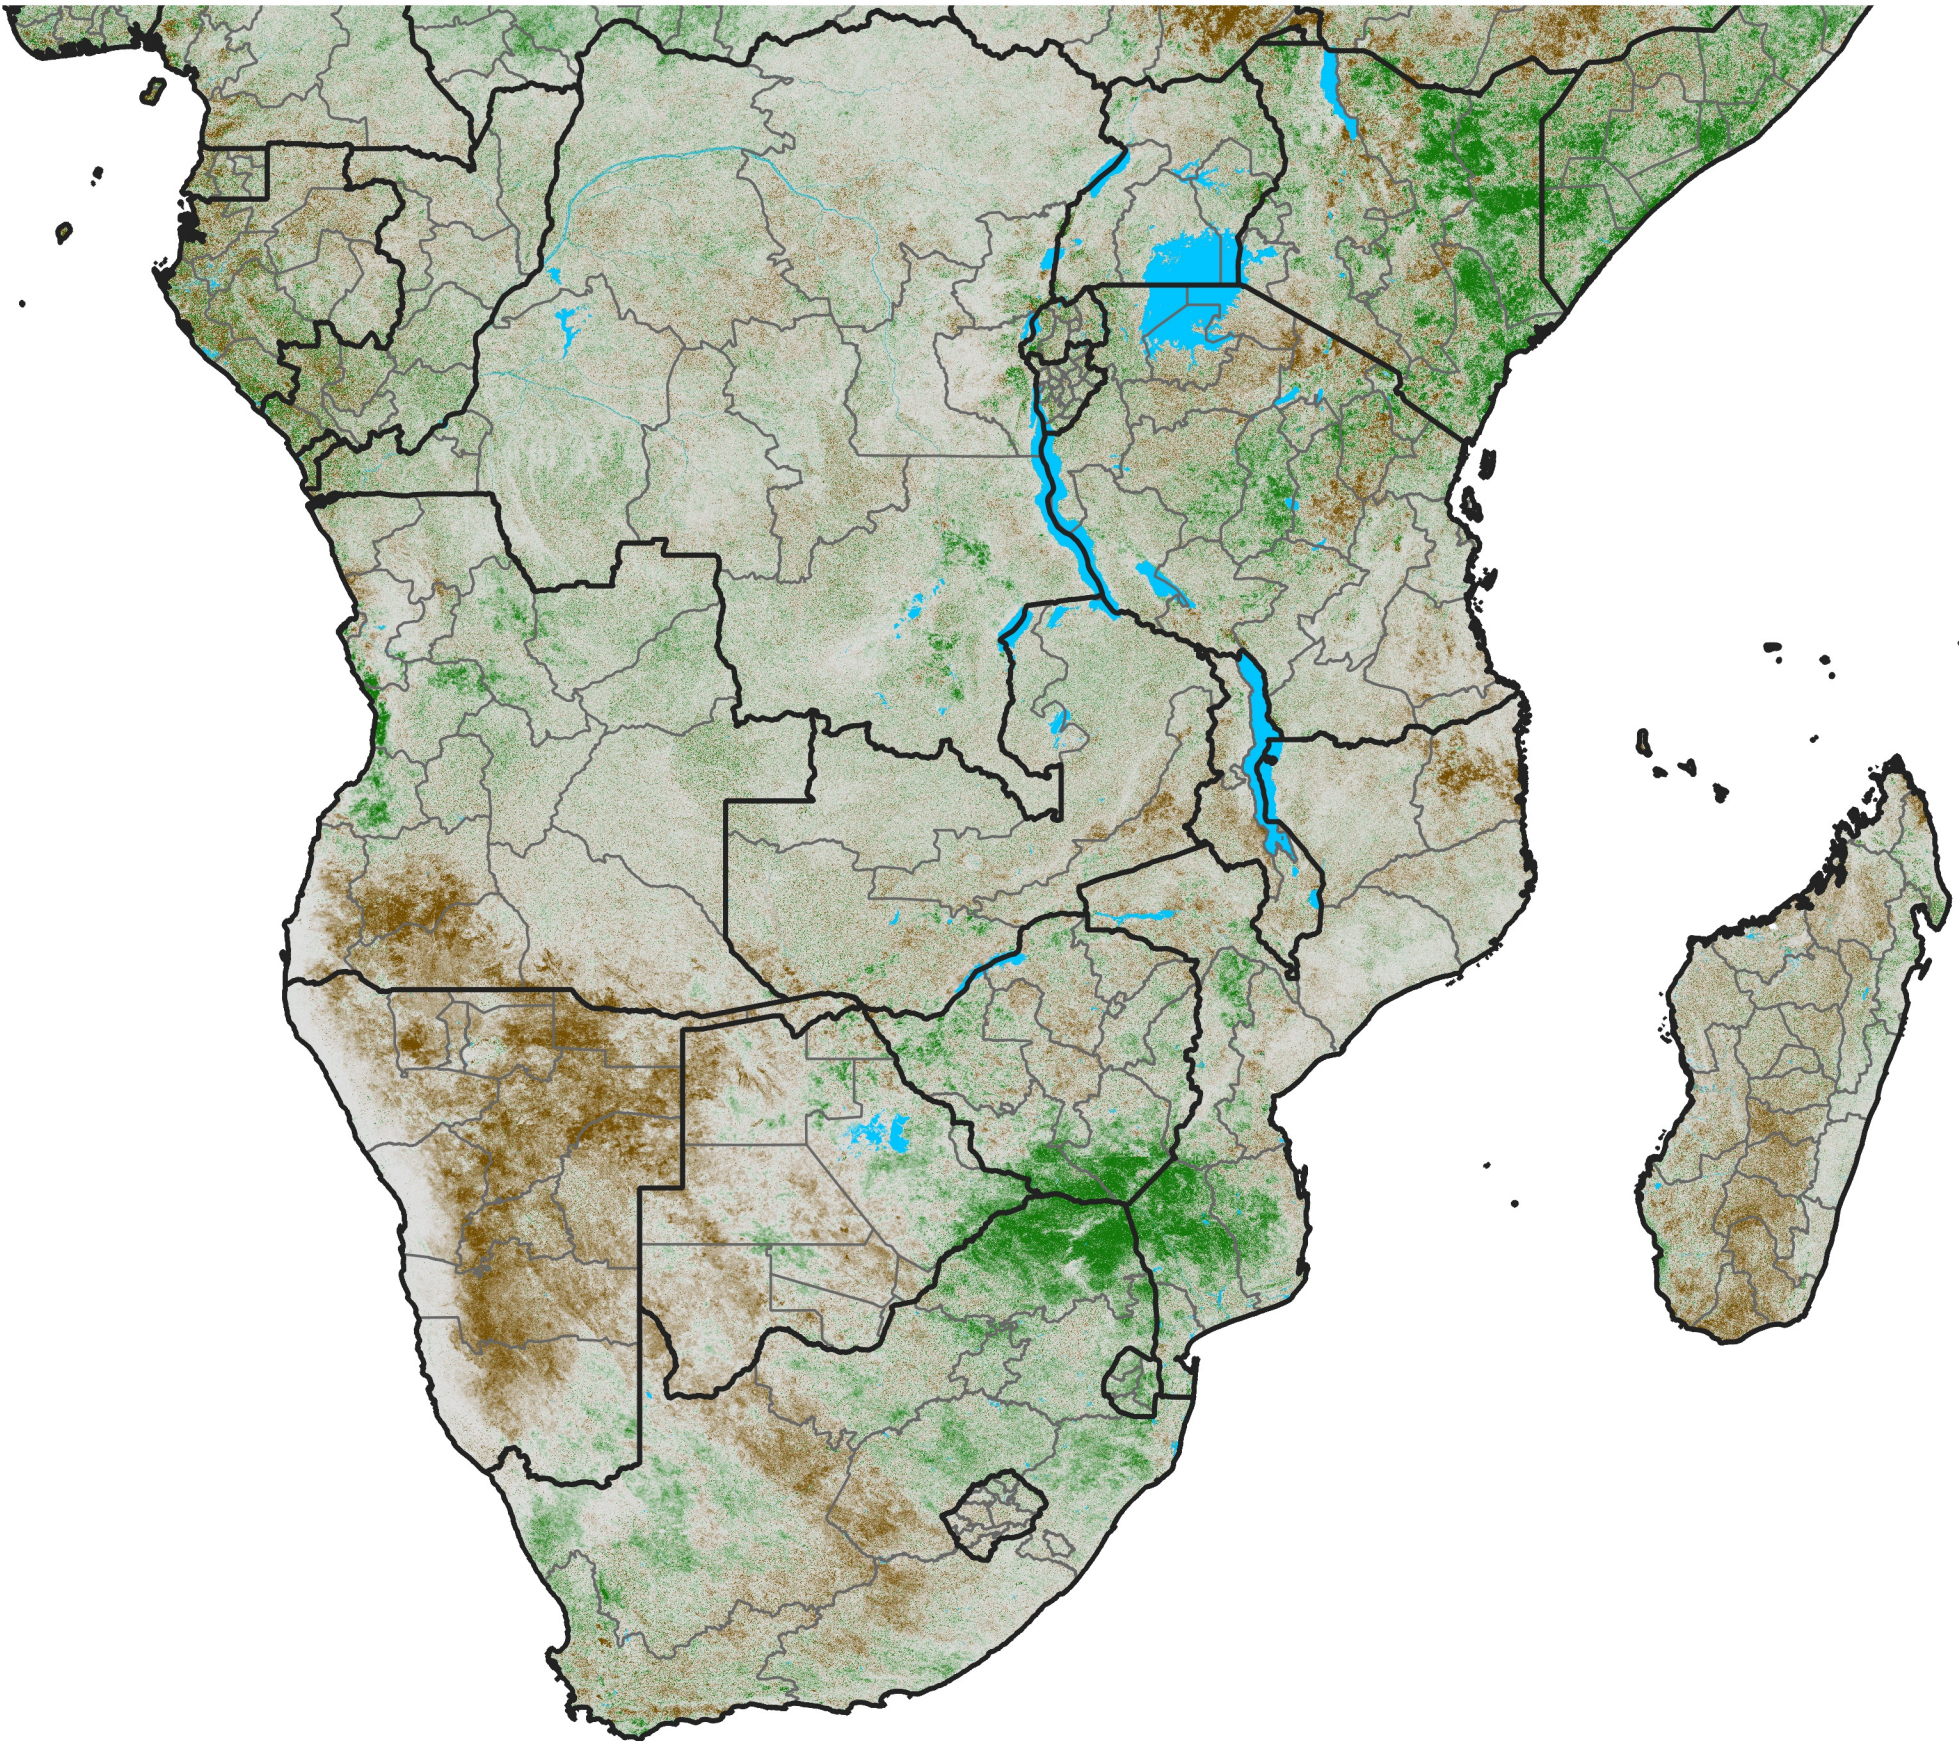

Southern Africa

NDVI Difference

2013 minus 2012

Period 14 / May 11 - 20, 2013

NDVI Difference

<math>< -0.3</math> -0.2 -0.1 -0.05 0.05 0.1 0.2 > 0.3

Negative

No Difference