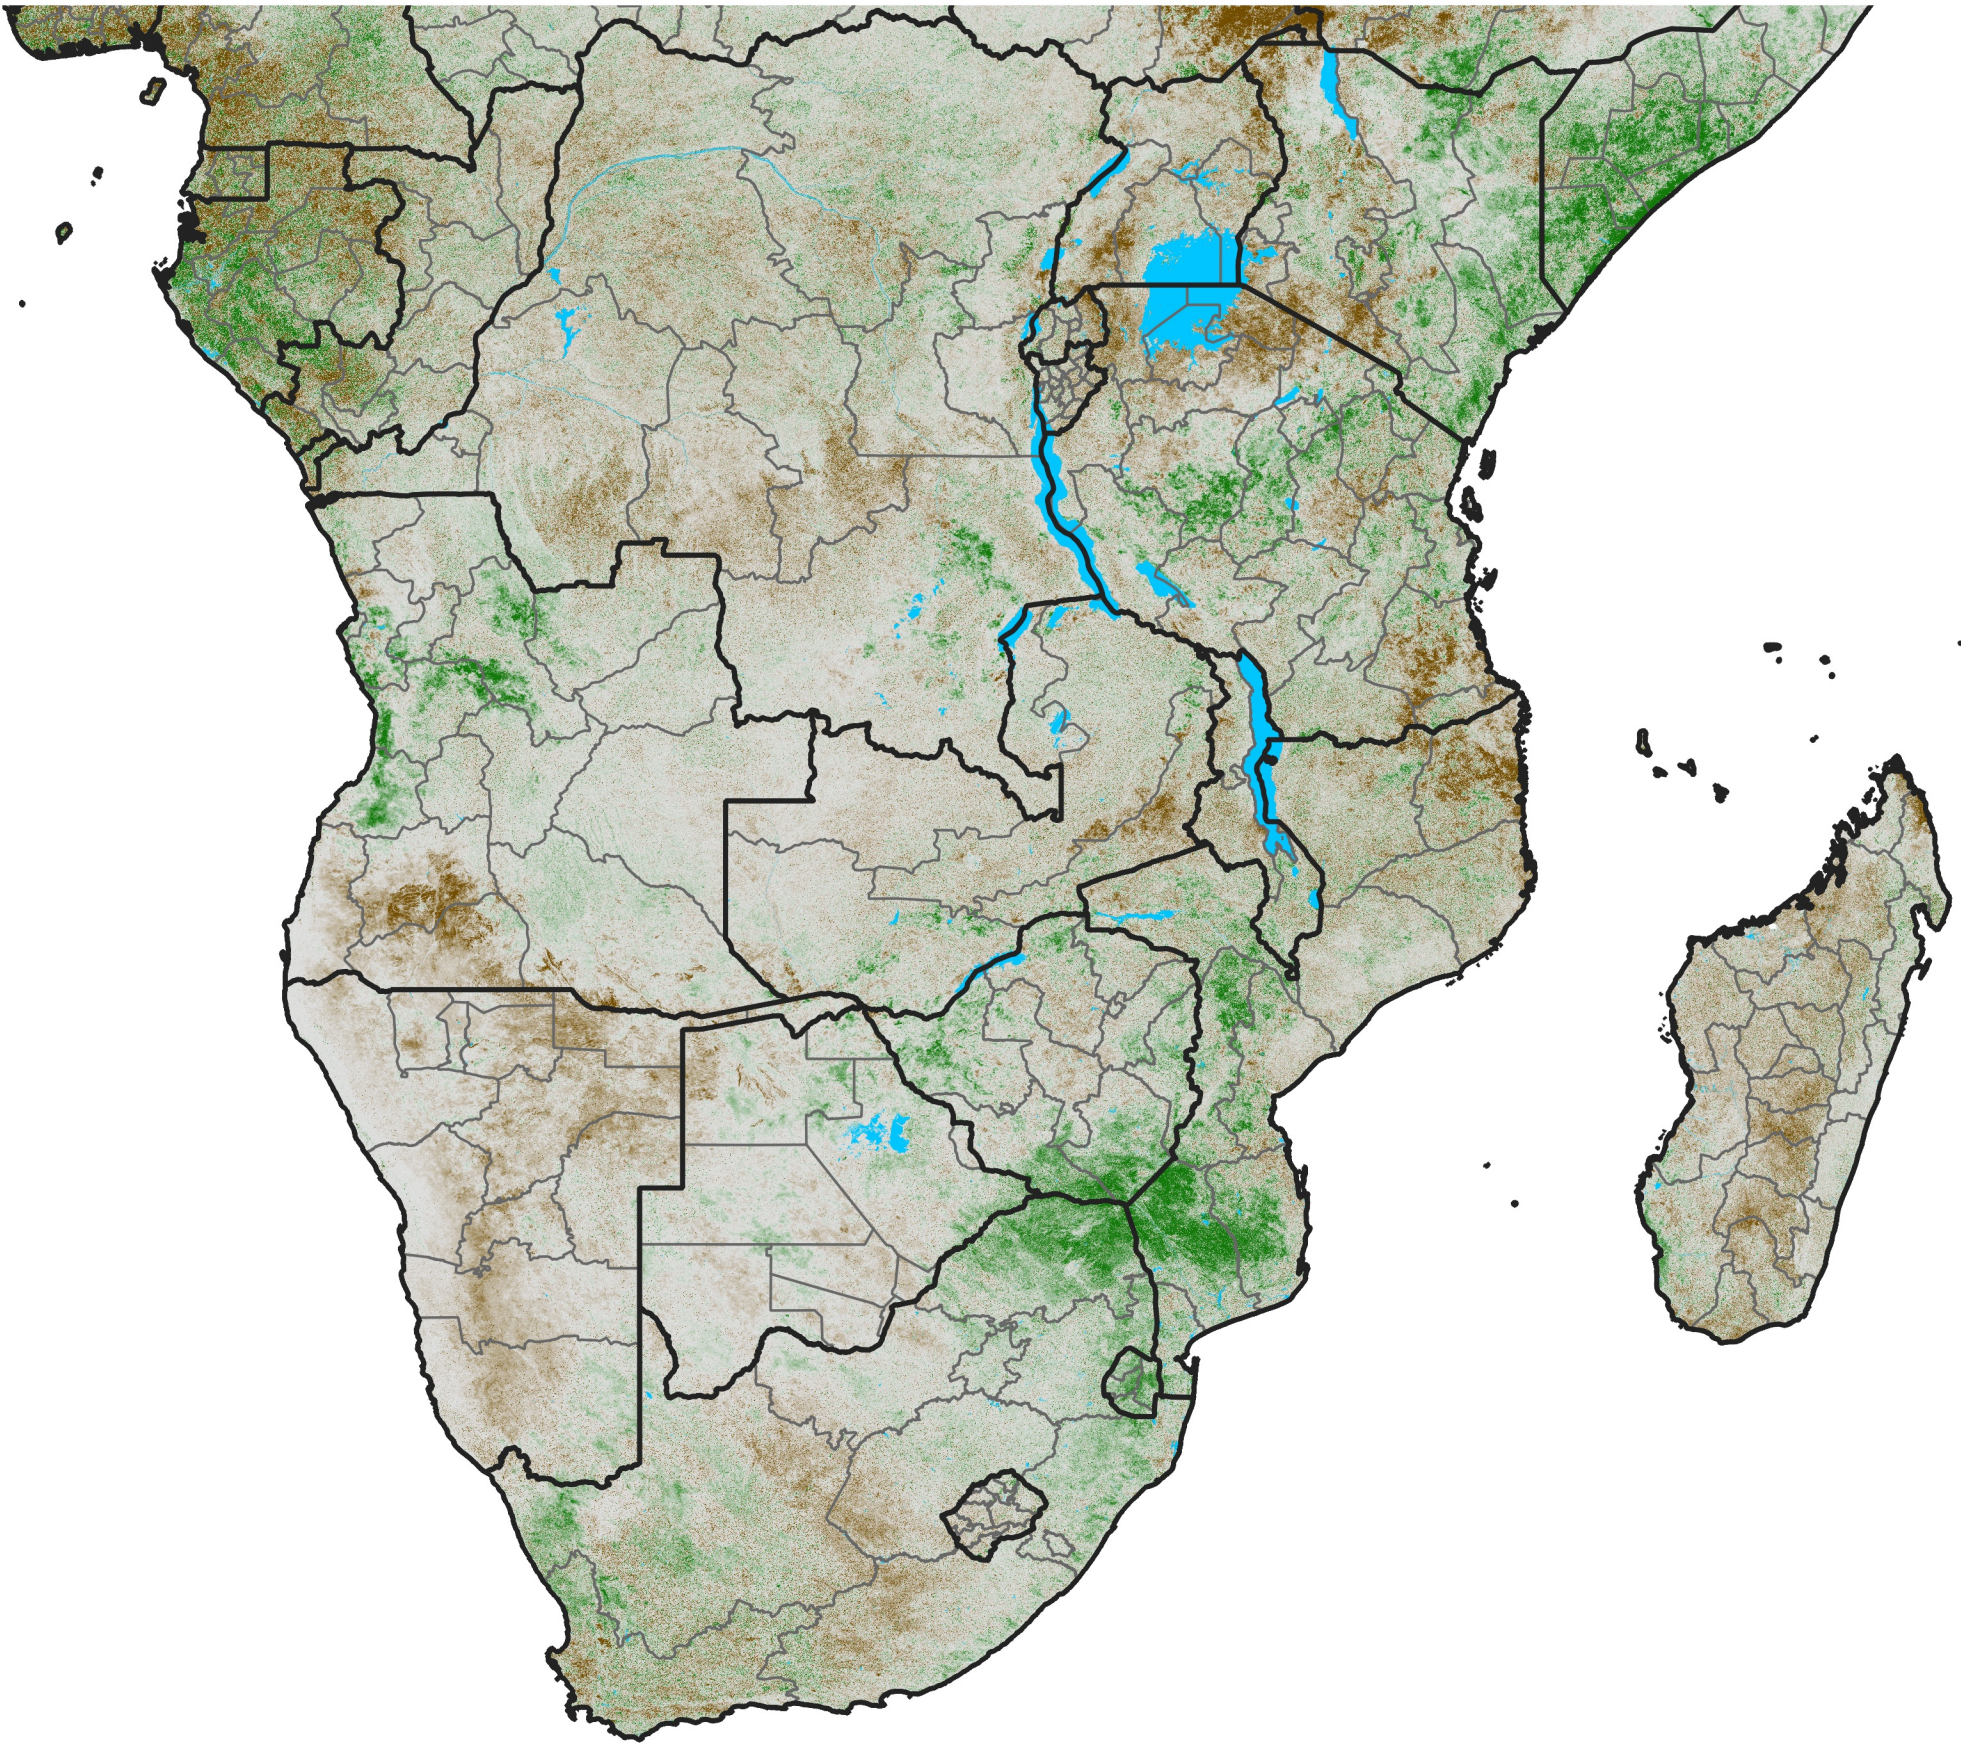

Southern Africa NDVI Difference

2013 minus 2012

Period 18 / June 21 - 30, 2013

NDVI Difference

<math>< -0.3</math> -0.2 -0.1 -0.05 0.05 0.1 0.2 > 0.3

Negative

No Difference

Positive