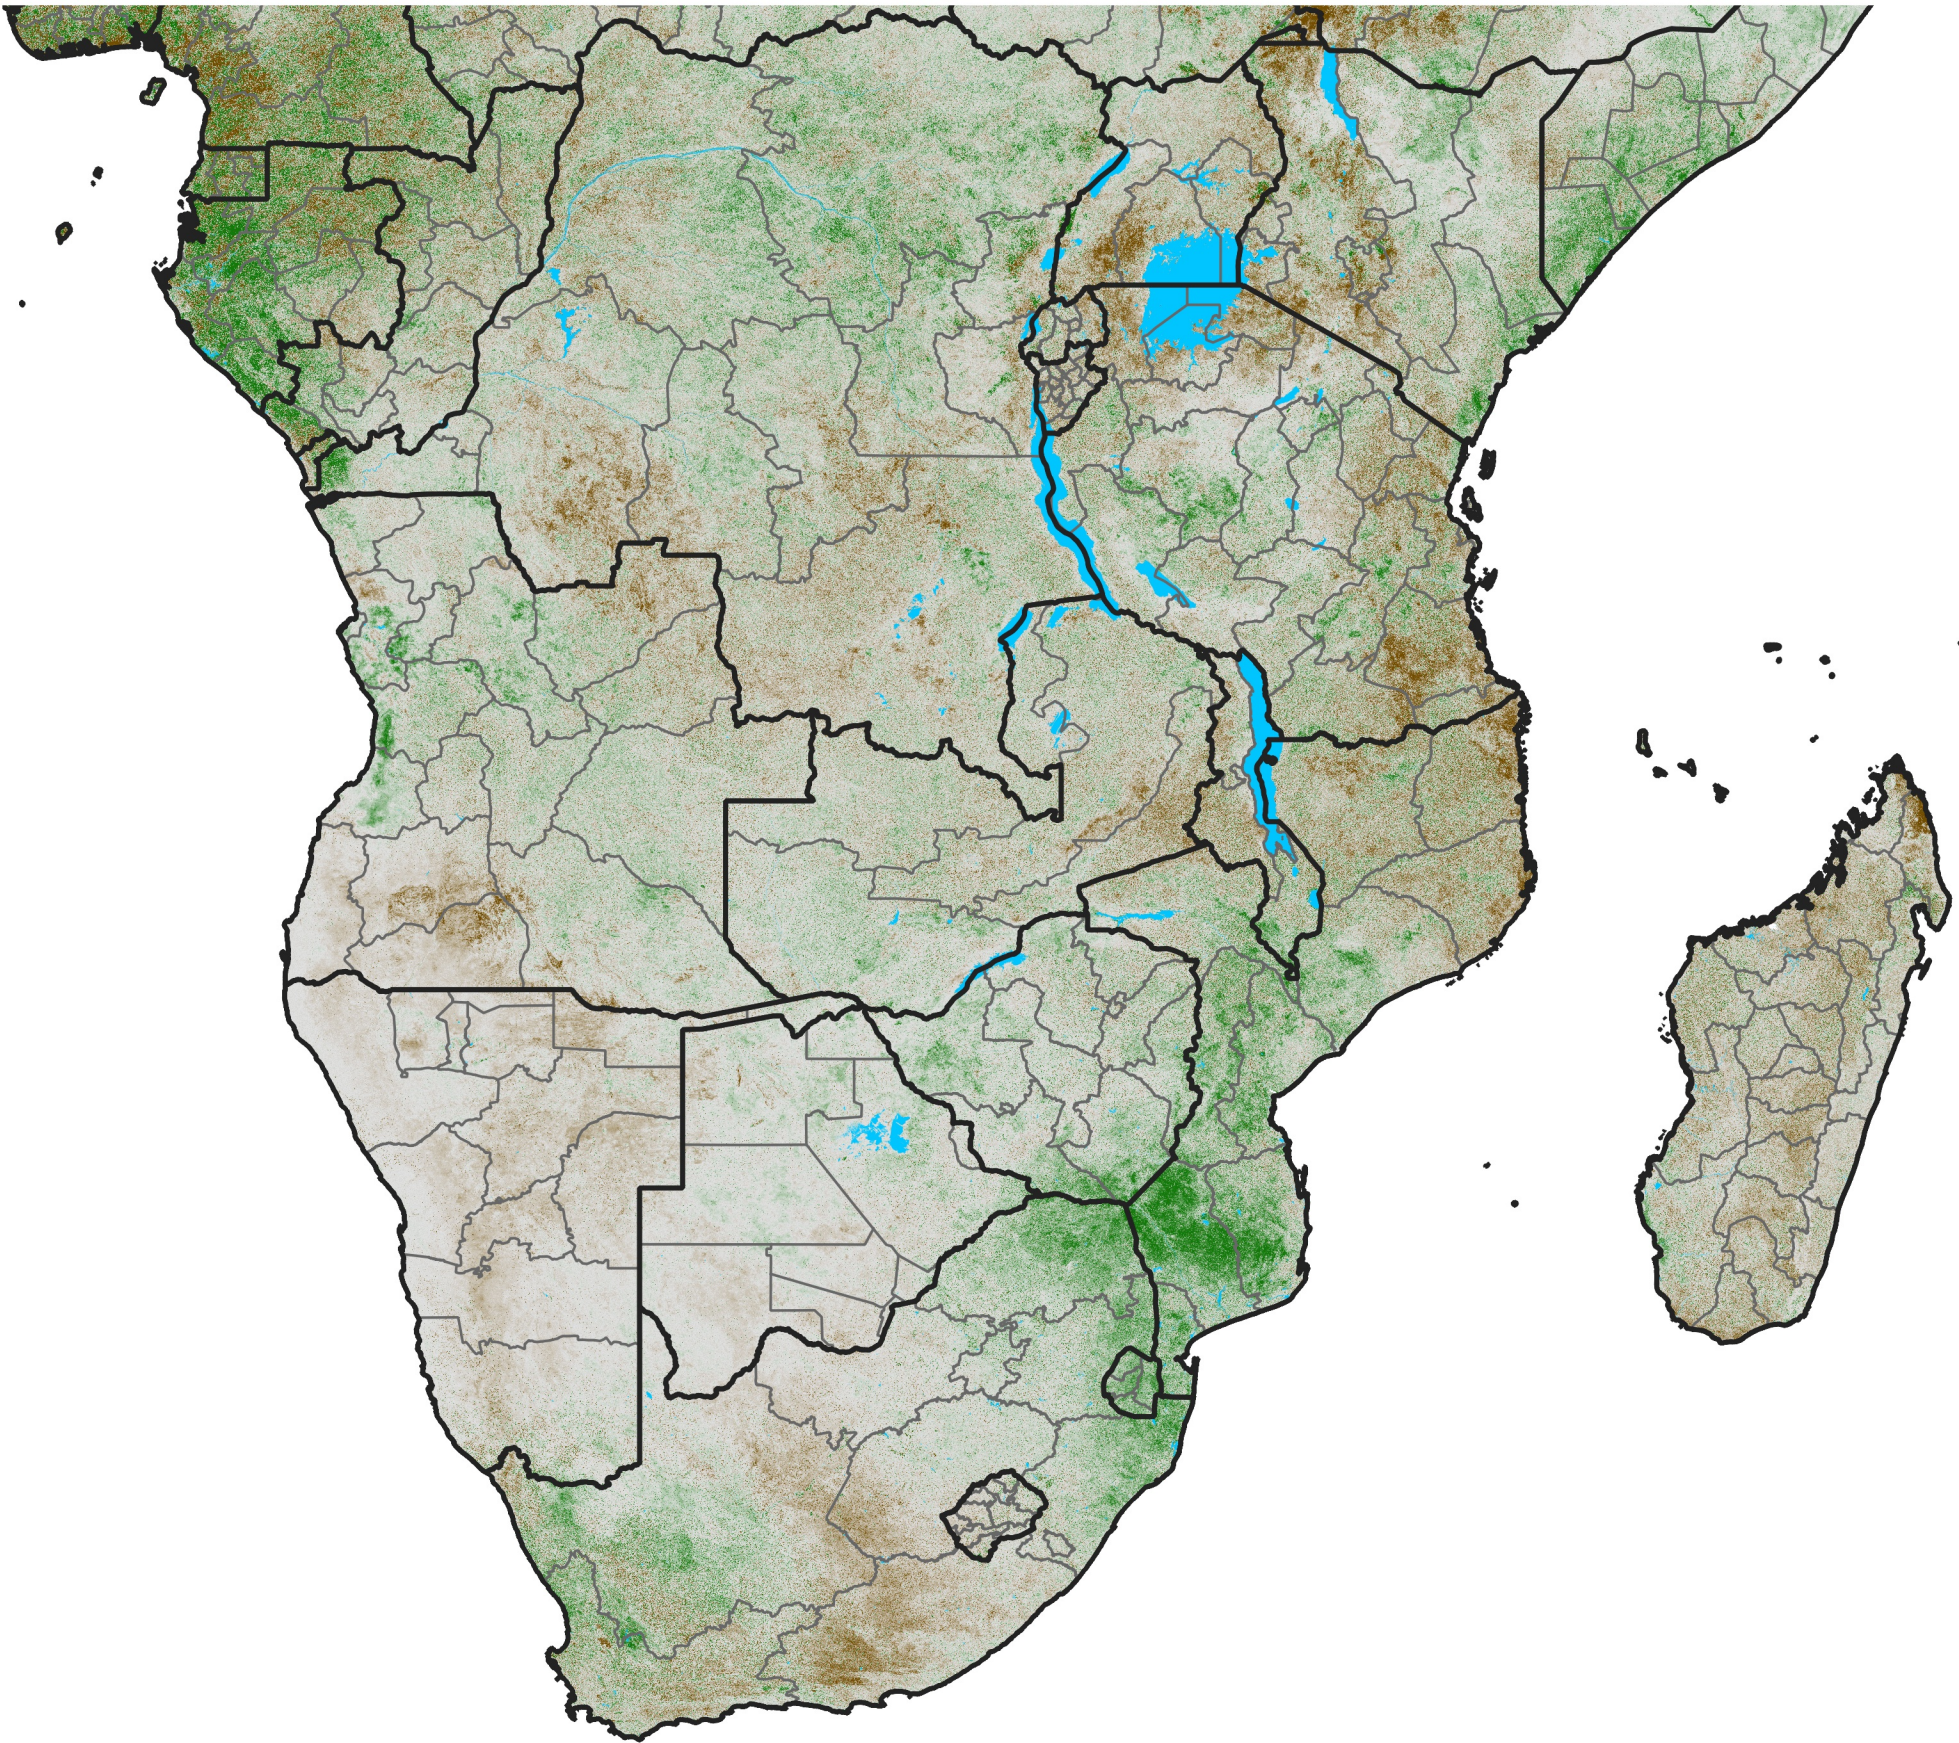

# Southern Africa

## NDVI Difference

2013 minus 2012

Period 23 / August 11 - 20, 2013

### NDVI Difference

< -0.3   -0.2   -0.1   -0.05   0.05   0.1   0.2   >0.3

Negative

No Difference

Positive