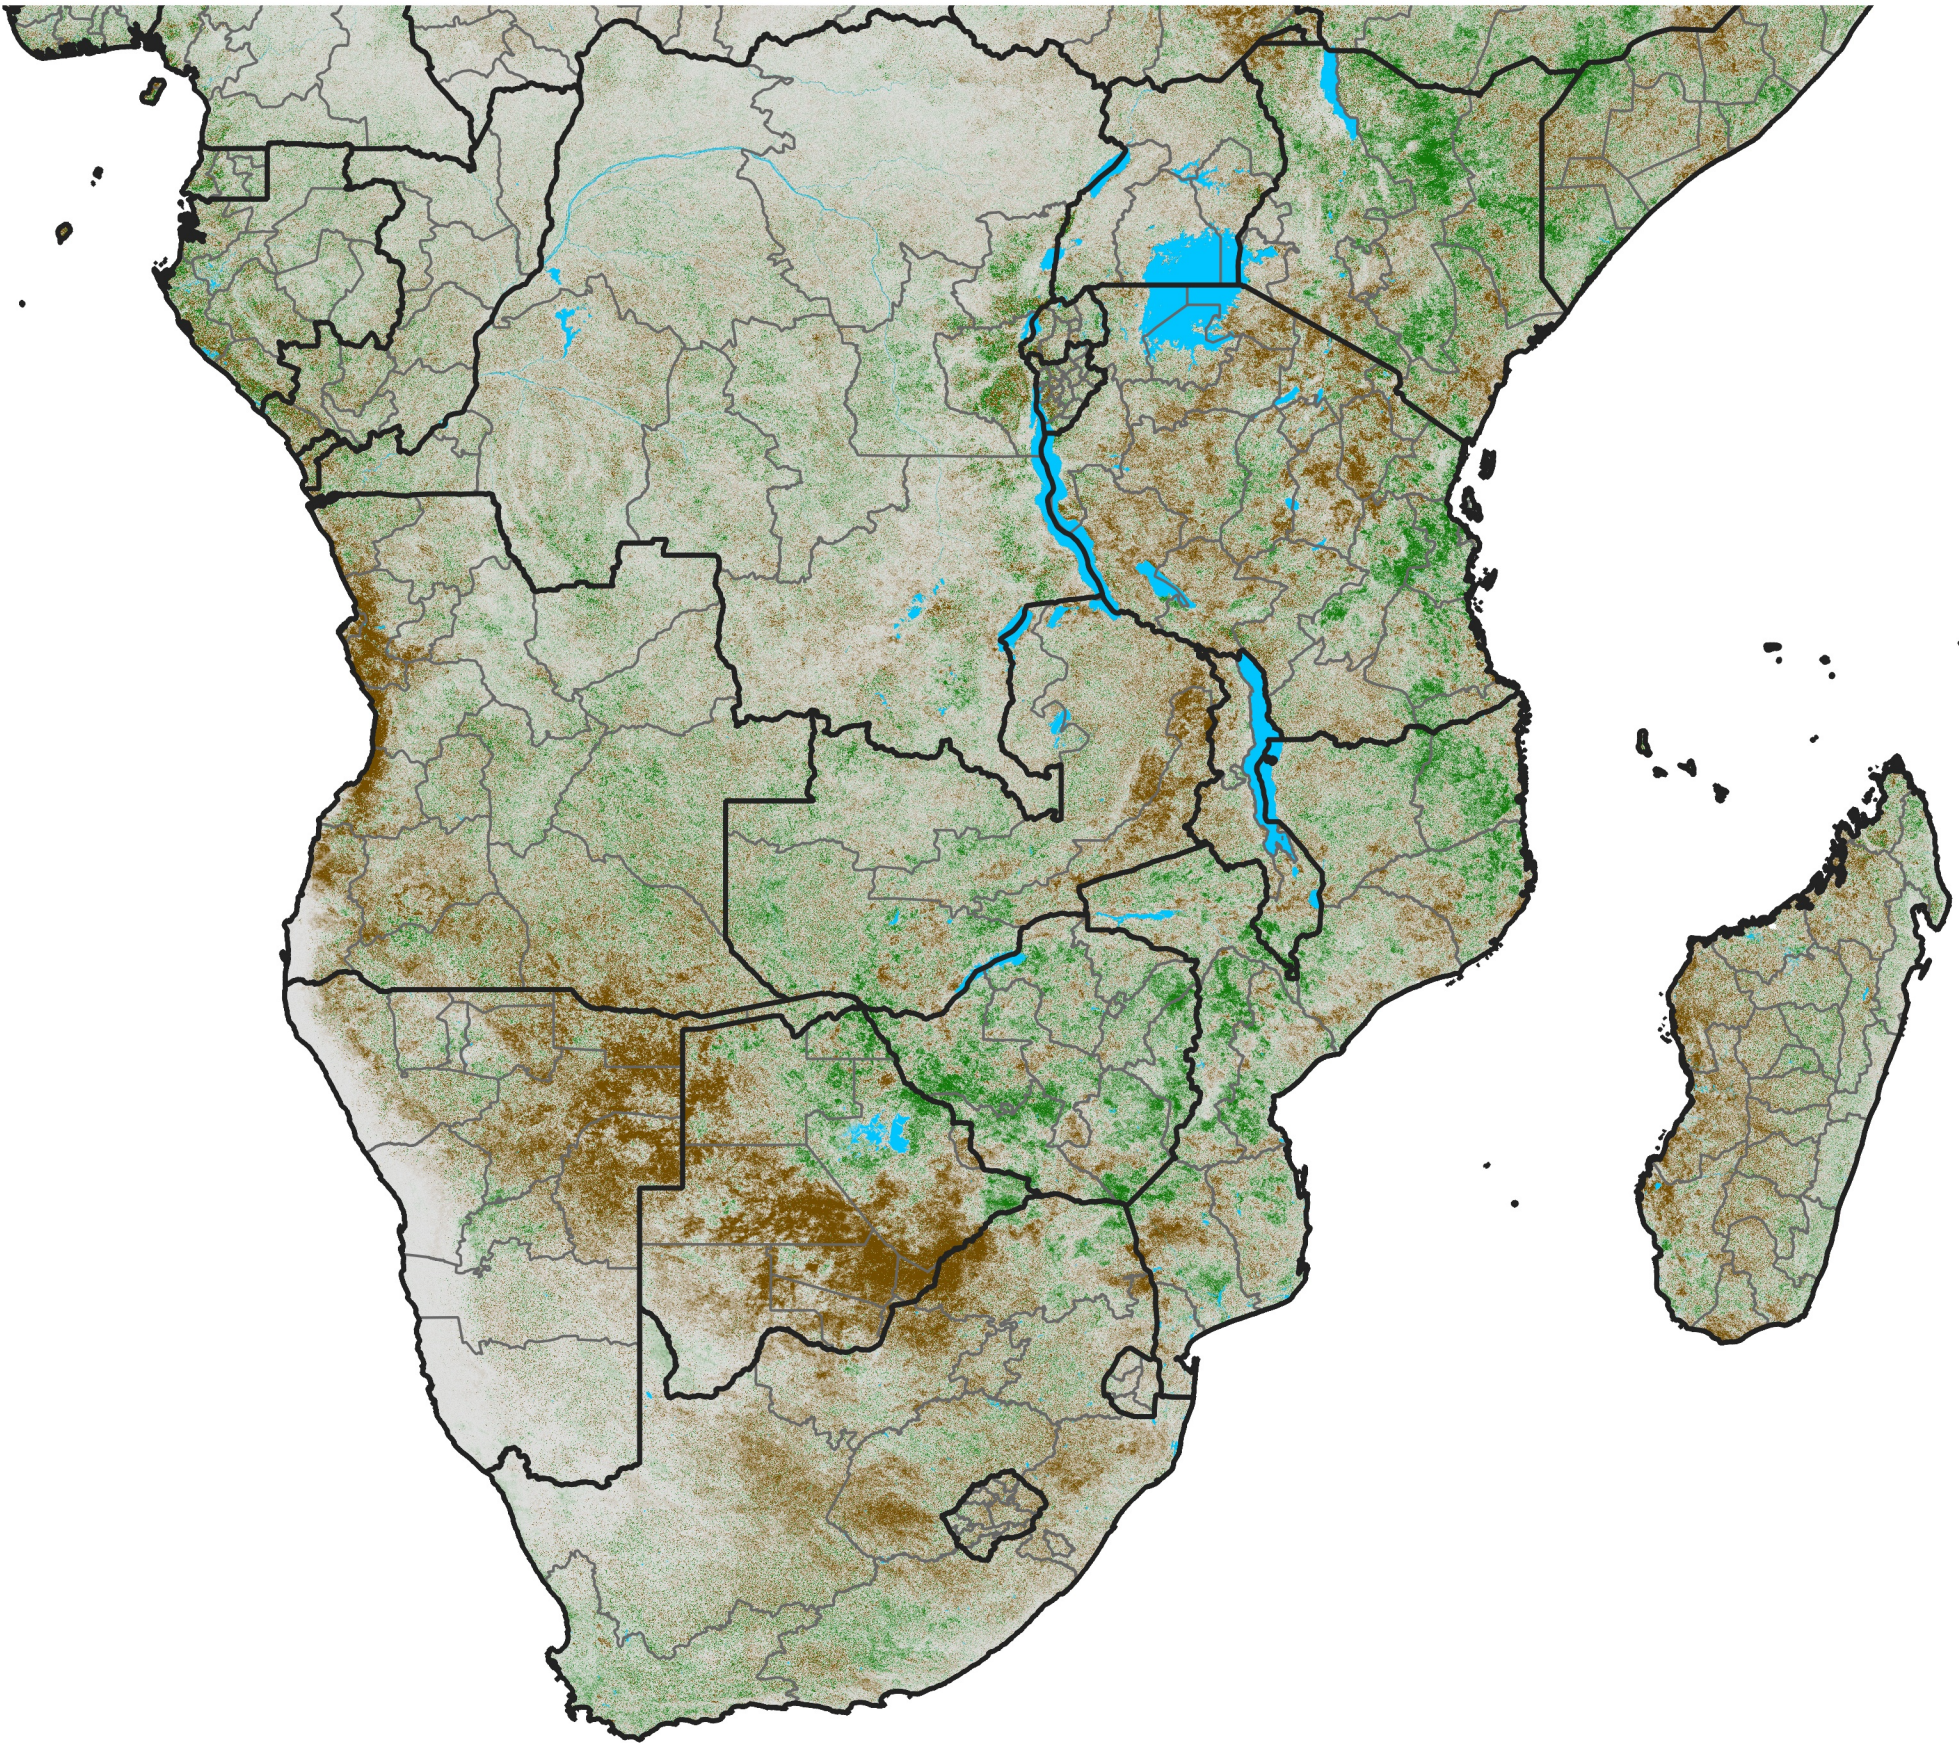

Southern Africa

NDVI Difference

2013 minus 2012

Period 34 / December 01 - 10, 2013

NDVI Difference

<math>< -0.3</math> -0.2 -0.1 -0.05 0.05 0.1 0.2 > 0.3

Negative

No Difference