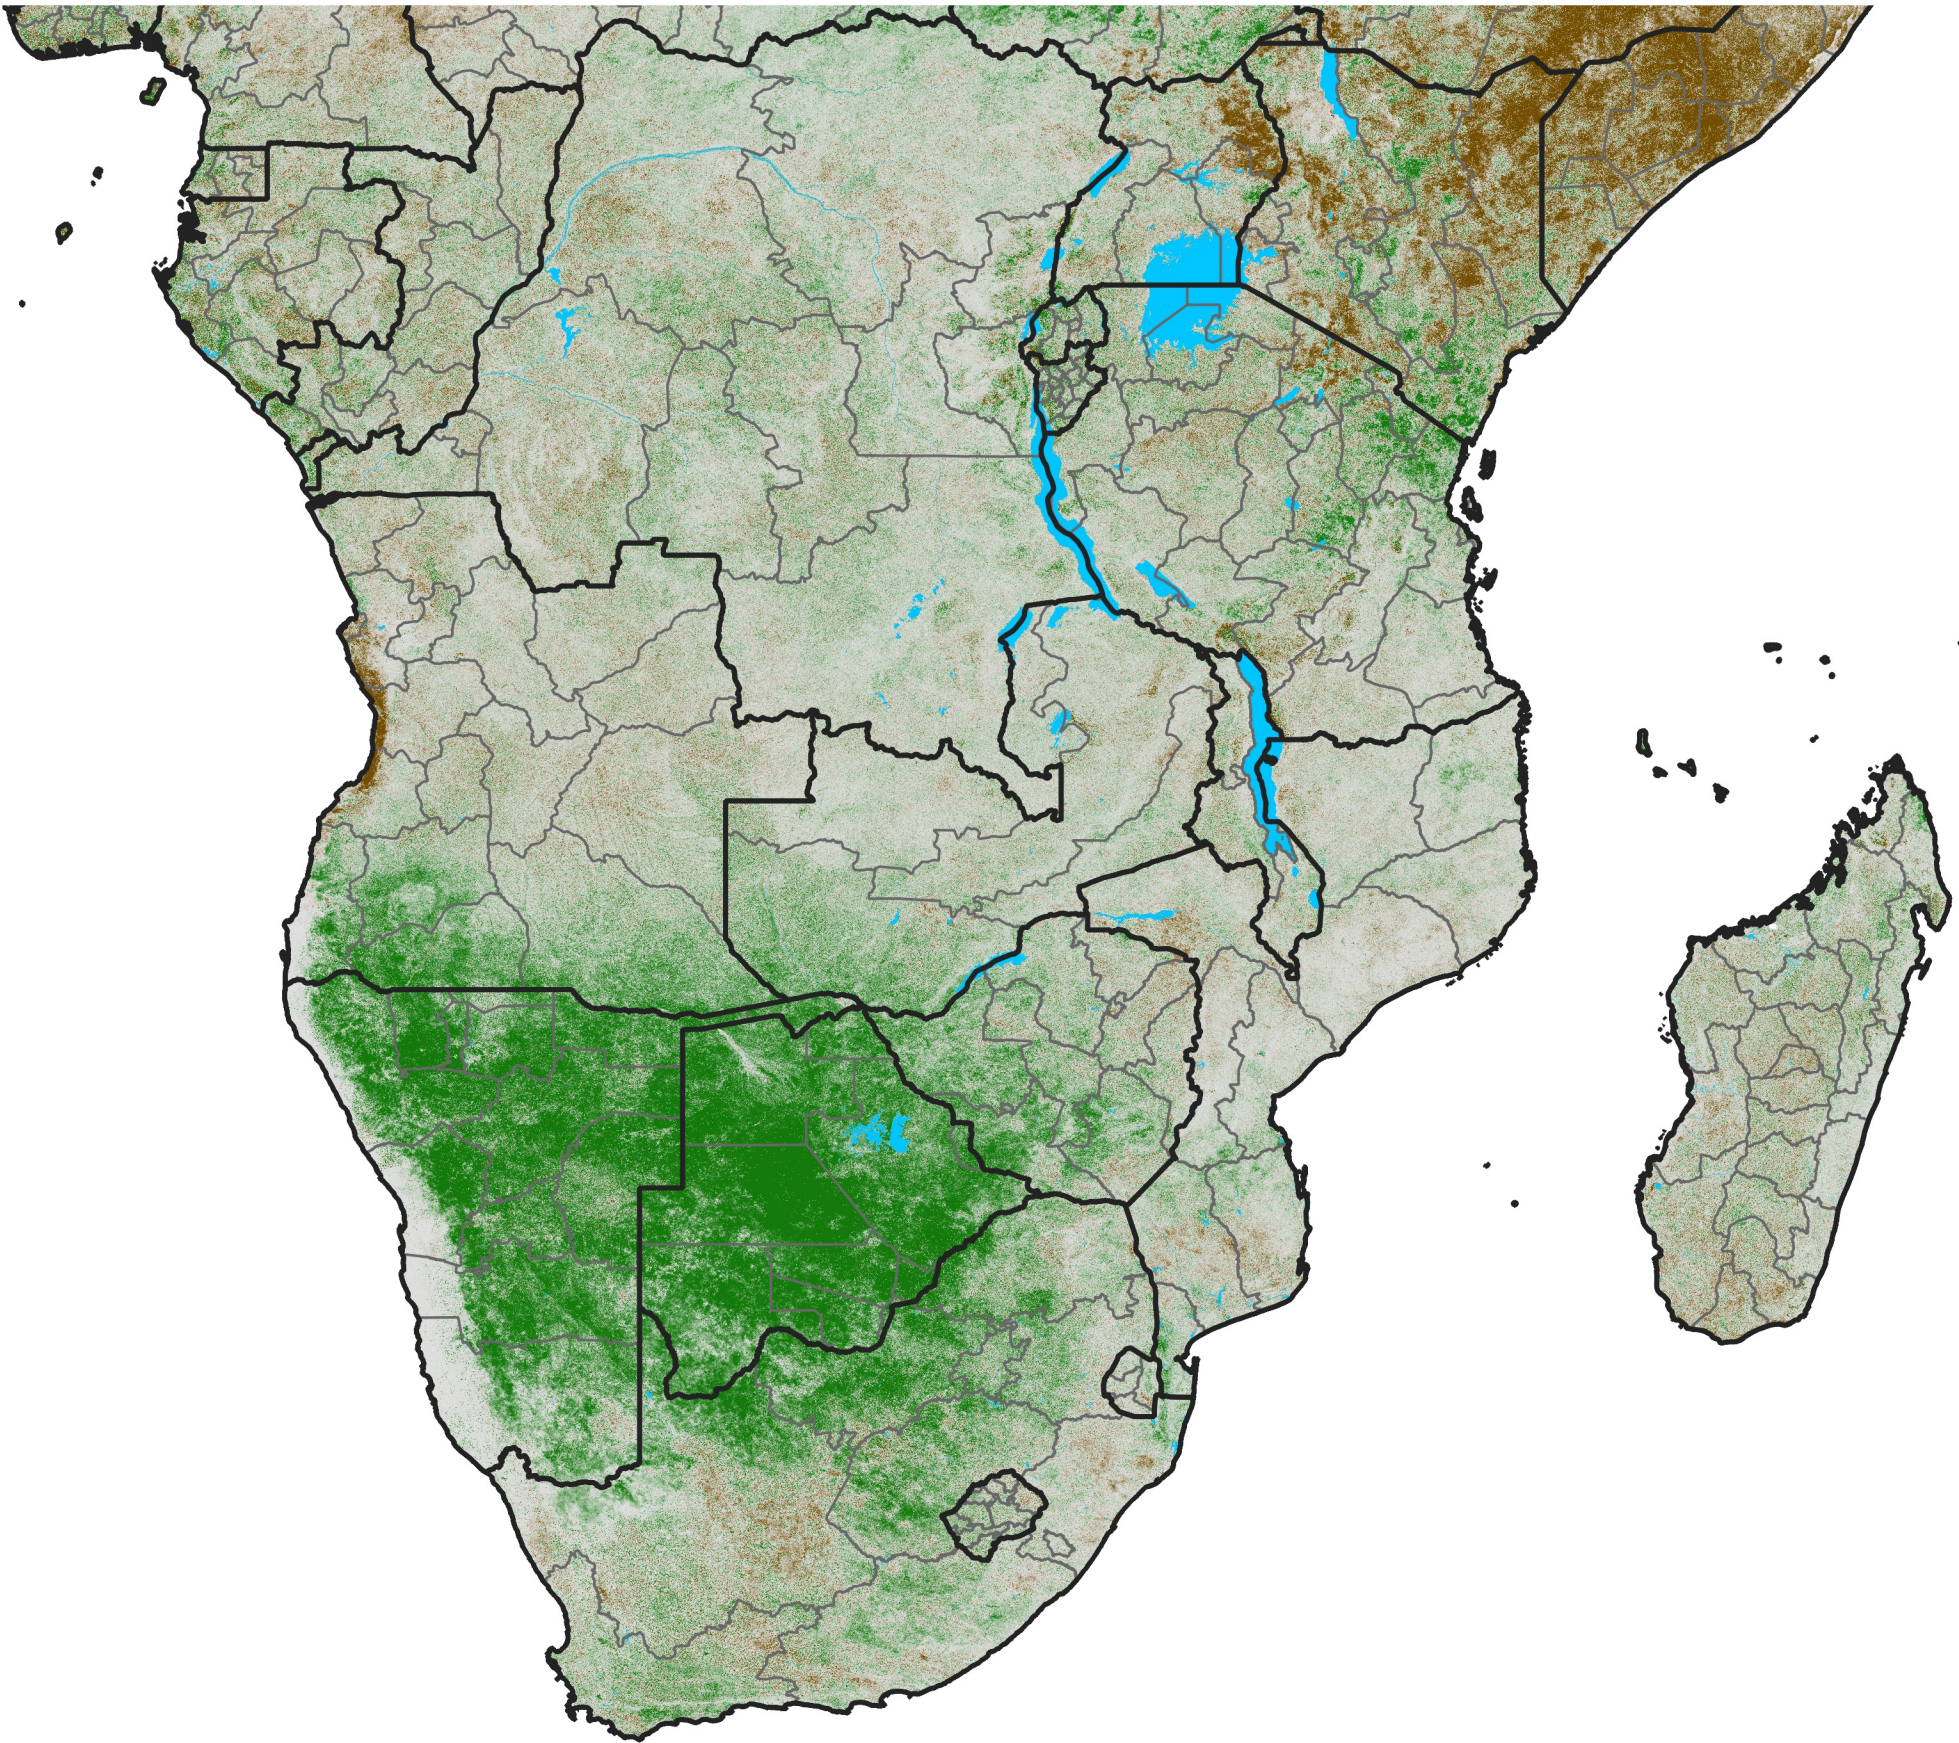

Southern Africa

NDVI Difference

2014 minus 2013

Period 11 / April 11 - 20, 2014

NDVI Difference

< -0.3 -0.2 -0.1 -0.05 0.05 0.1 0.2 >0.3

Negative

No Difference