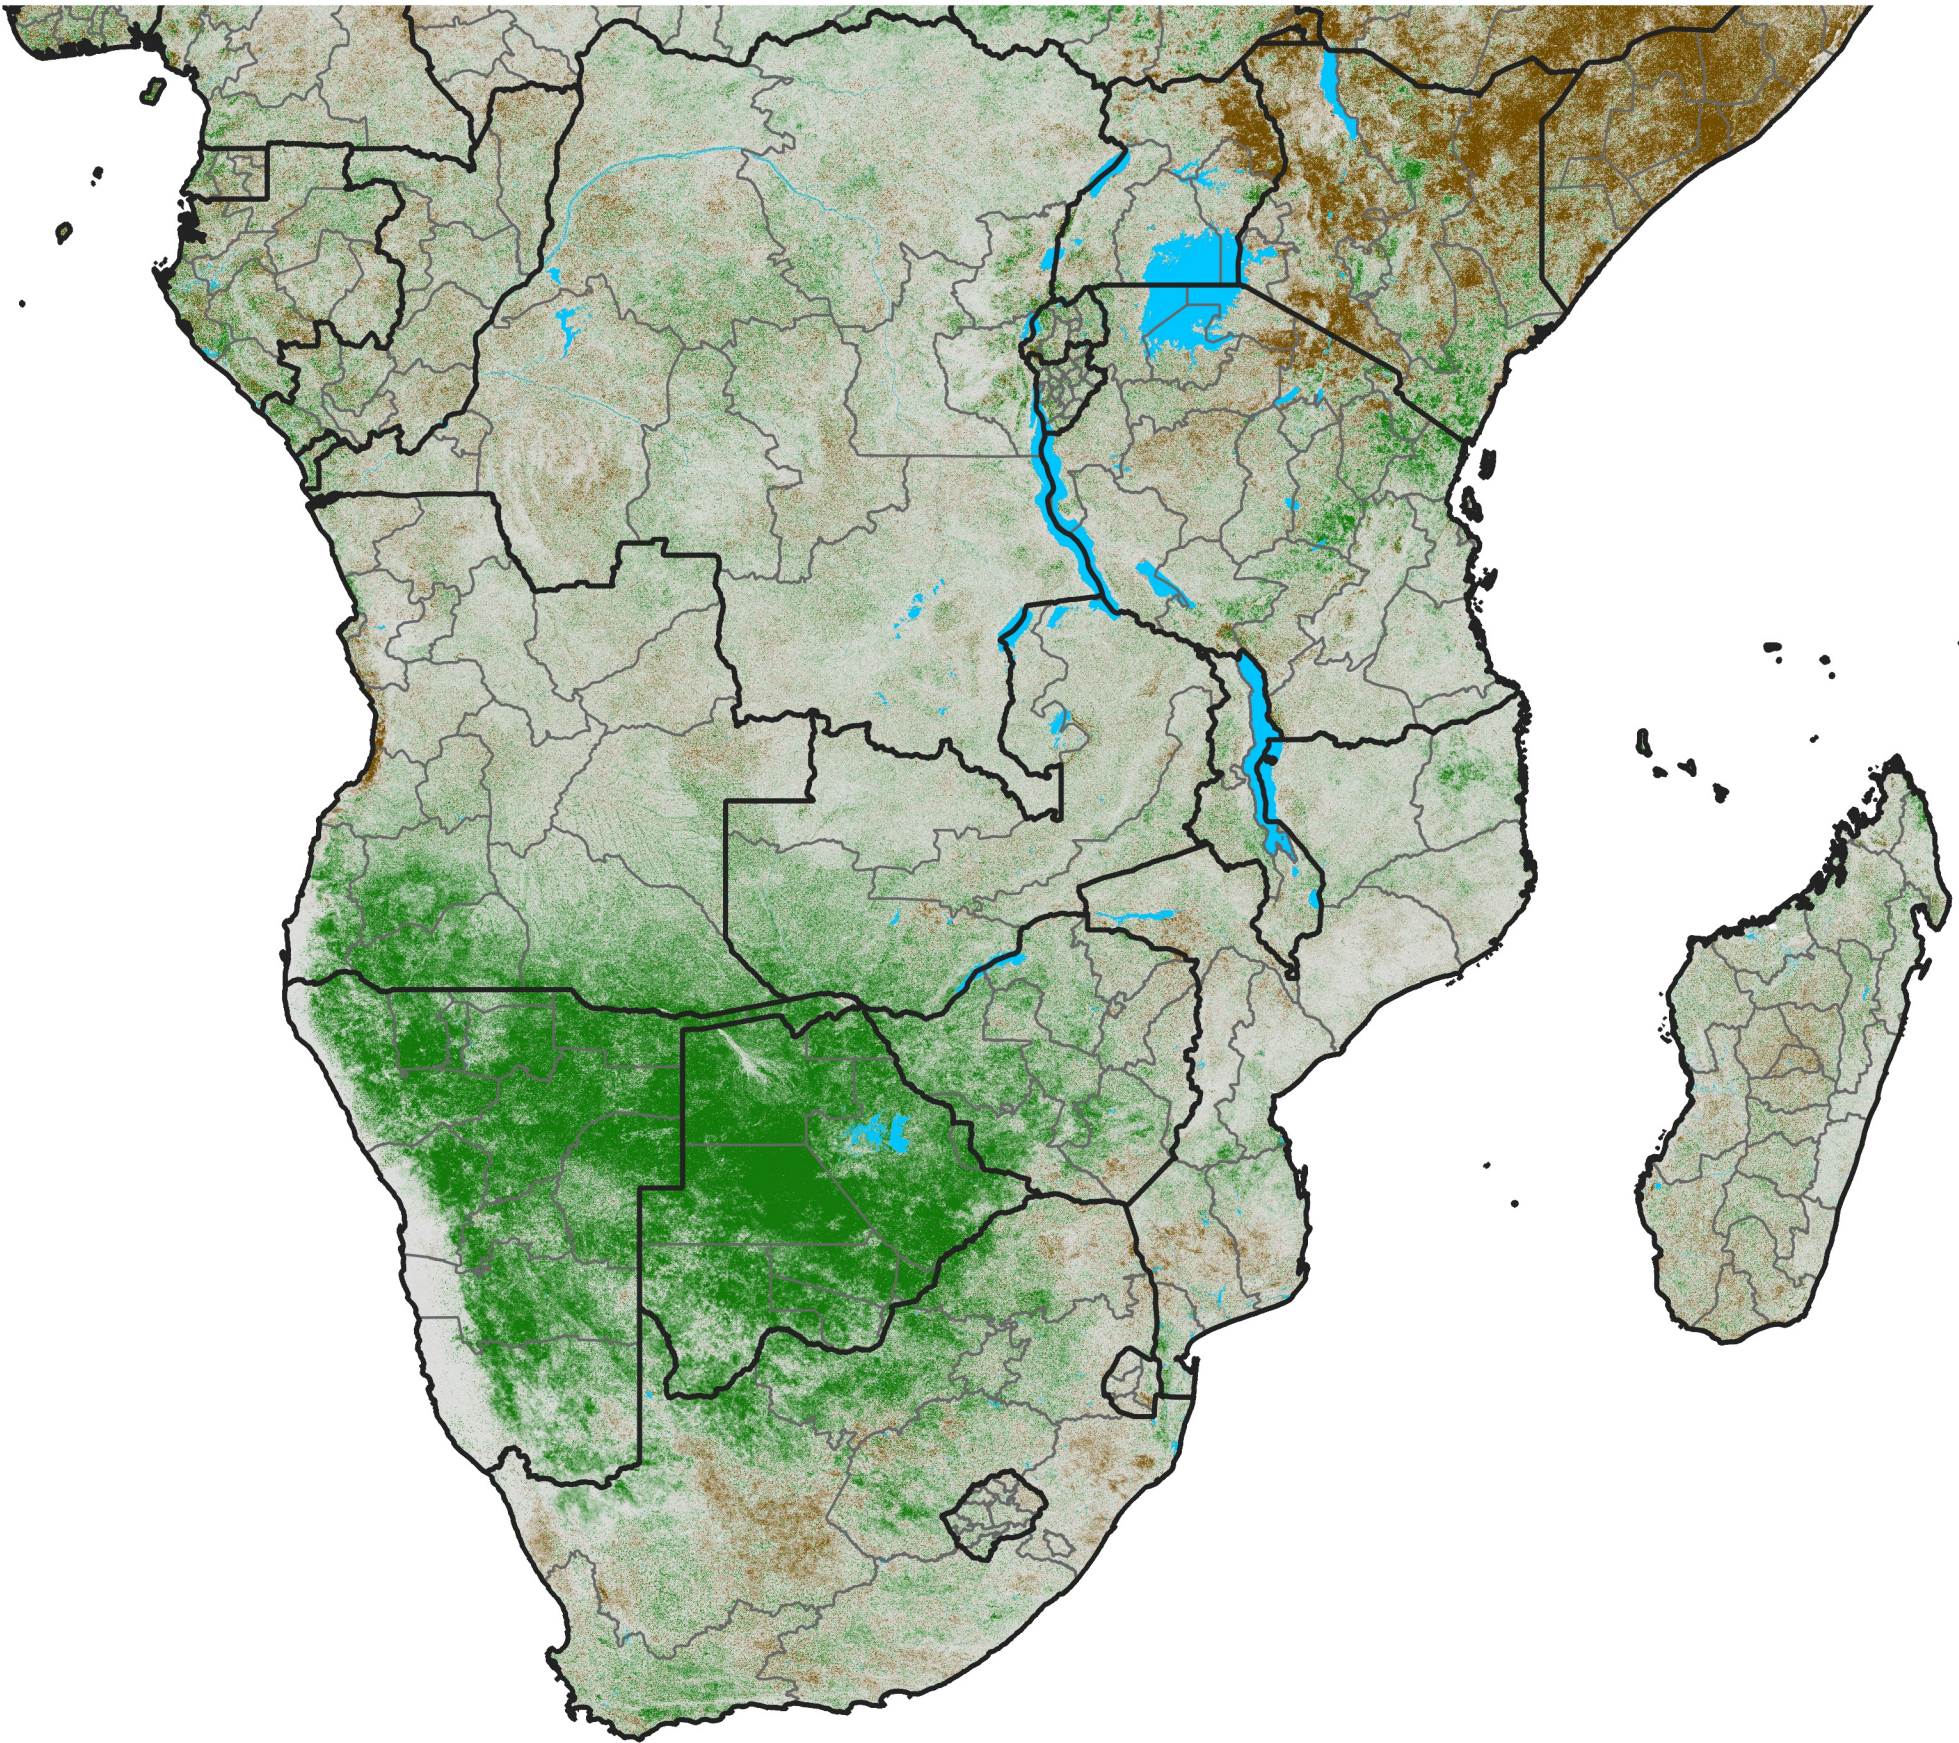

Southern Africa

NDVI Difference

2014 minus 2013

Period 12 / April 21 - 30, 2014

NDVI Difference

< -0.3 -0.2 -0.1 -0.05 0.05 0.1 0.2 >0.3

Negative

No Difference