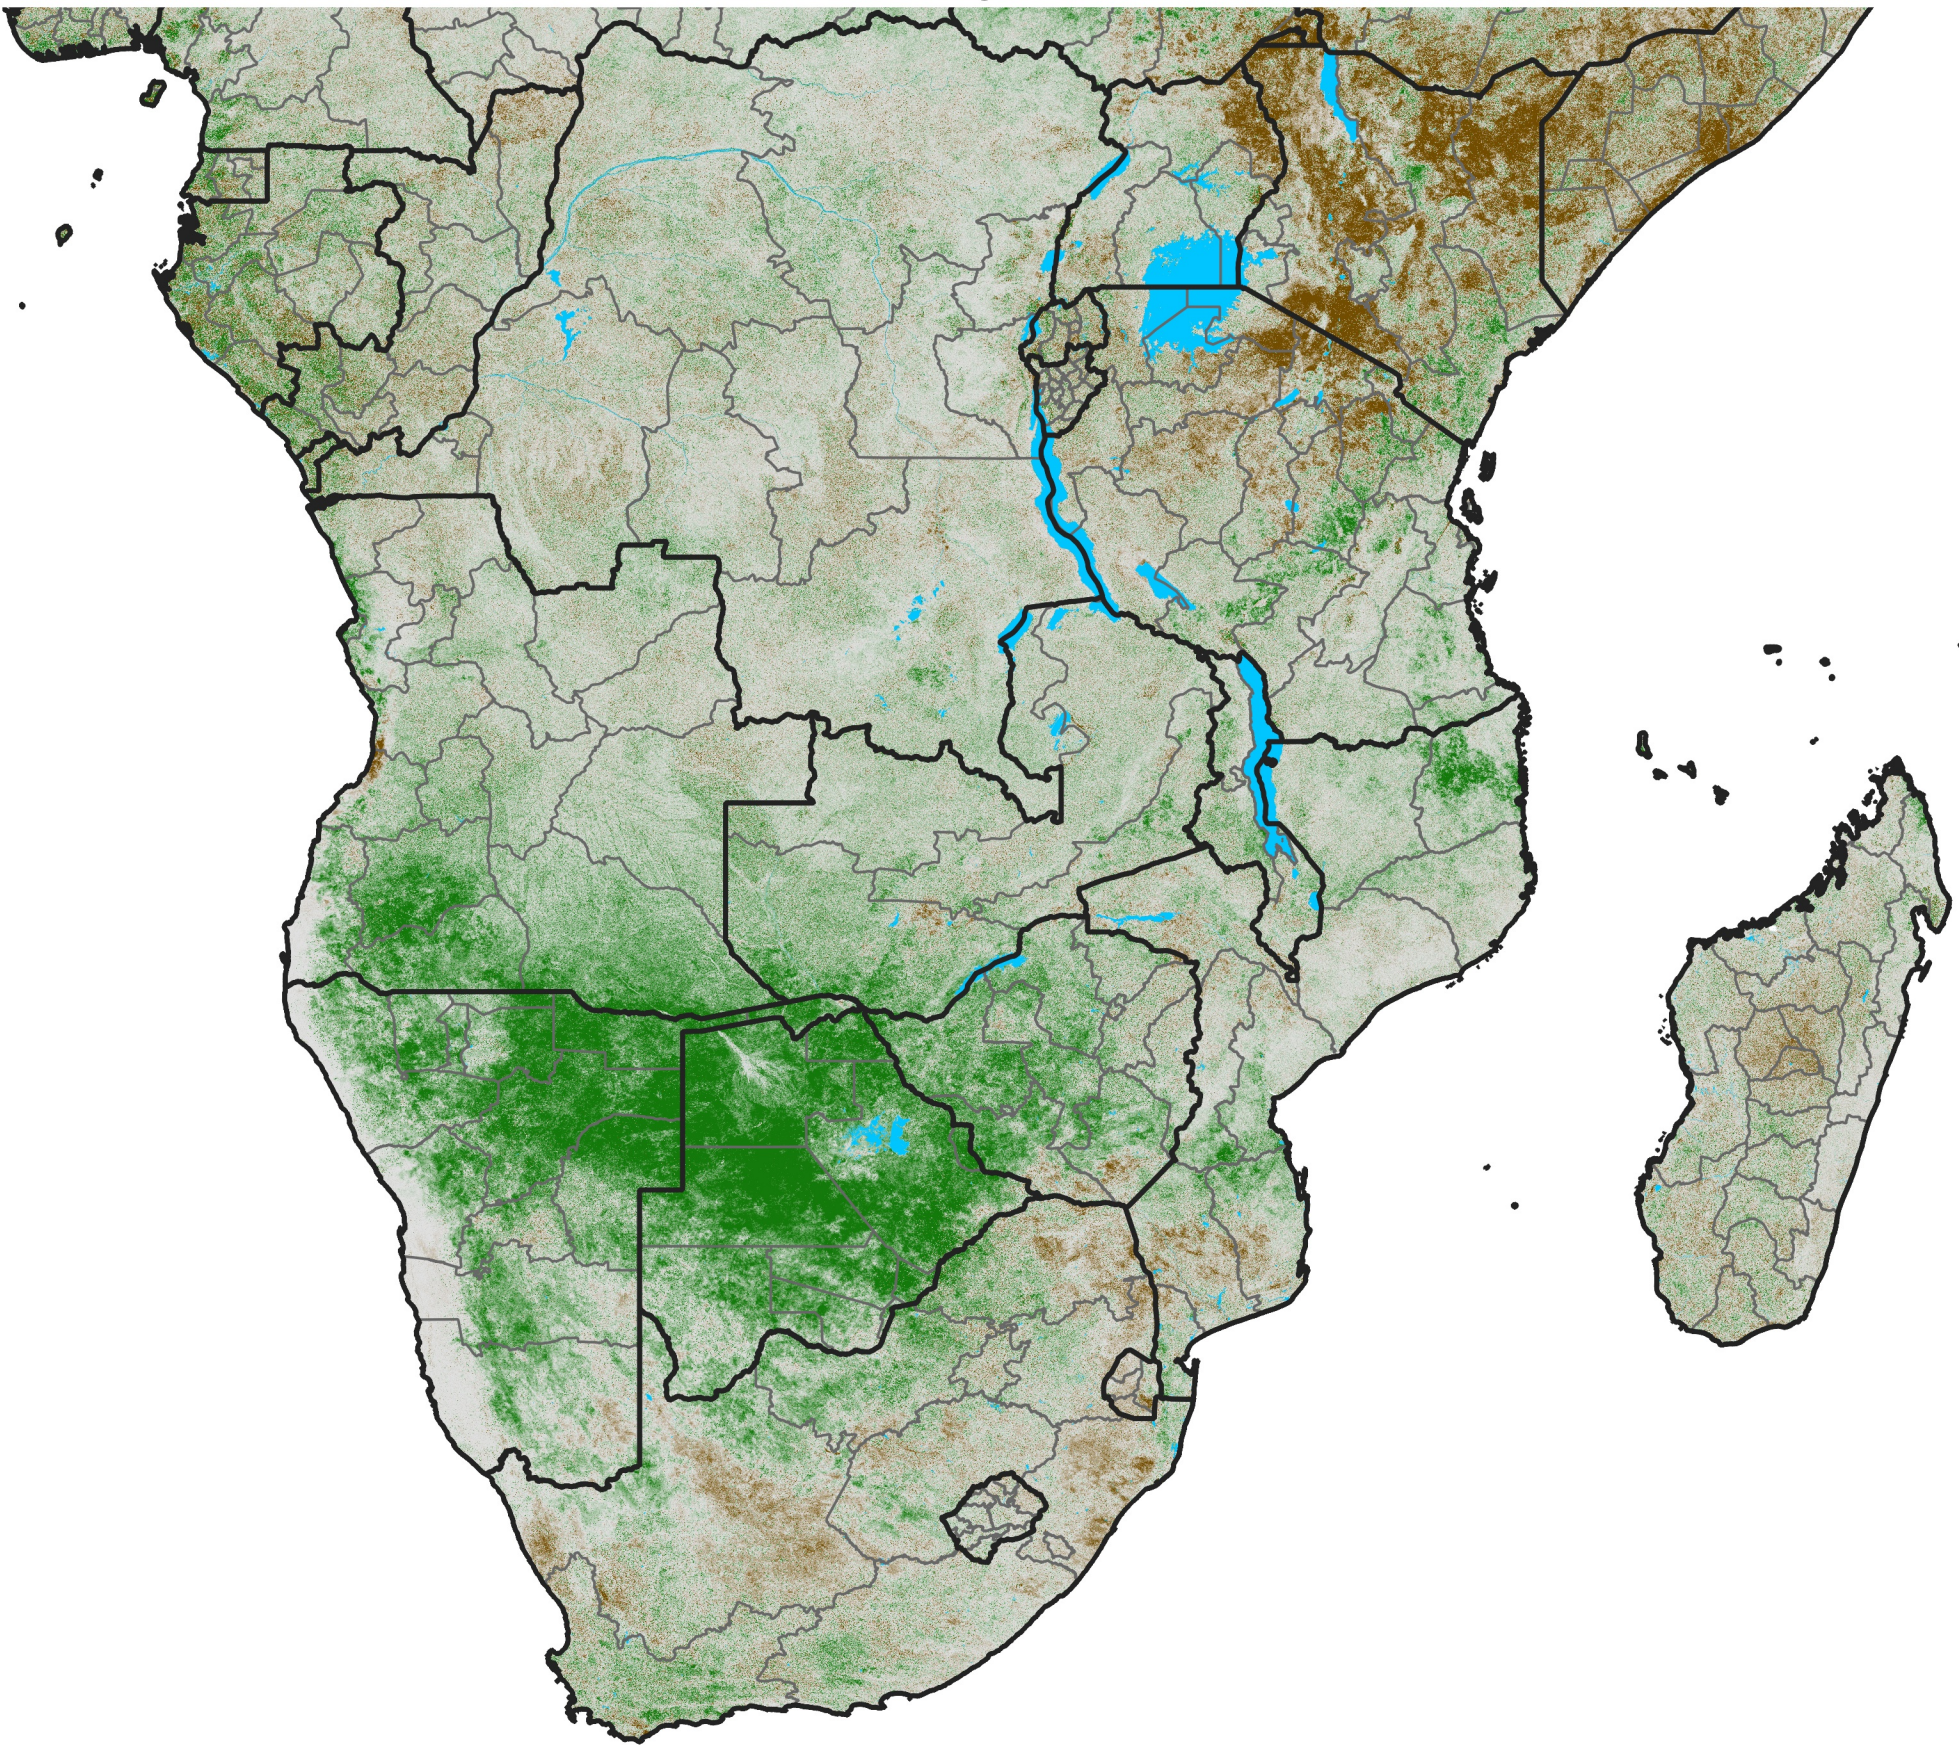

Southern Africa NDVI Difference

2014 minus 2013

Period 14 / May 11 - 20, 2014

NDVI Difference

<math>< -0.3</math> -0.2 -0.1 -0.05 0.05 0.1 0.2 > 0.3

Negative

No Difference

Positive