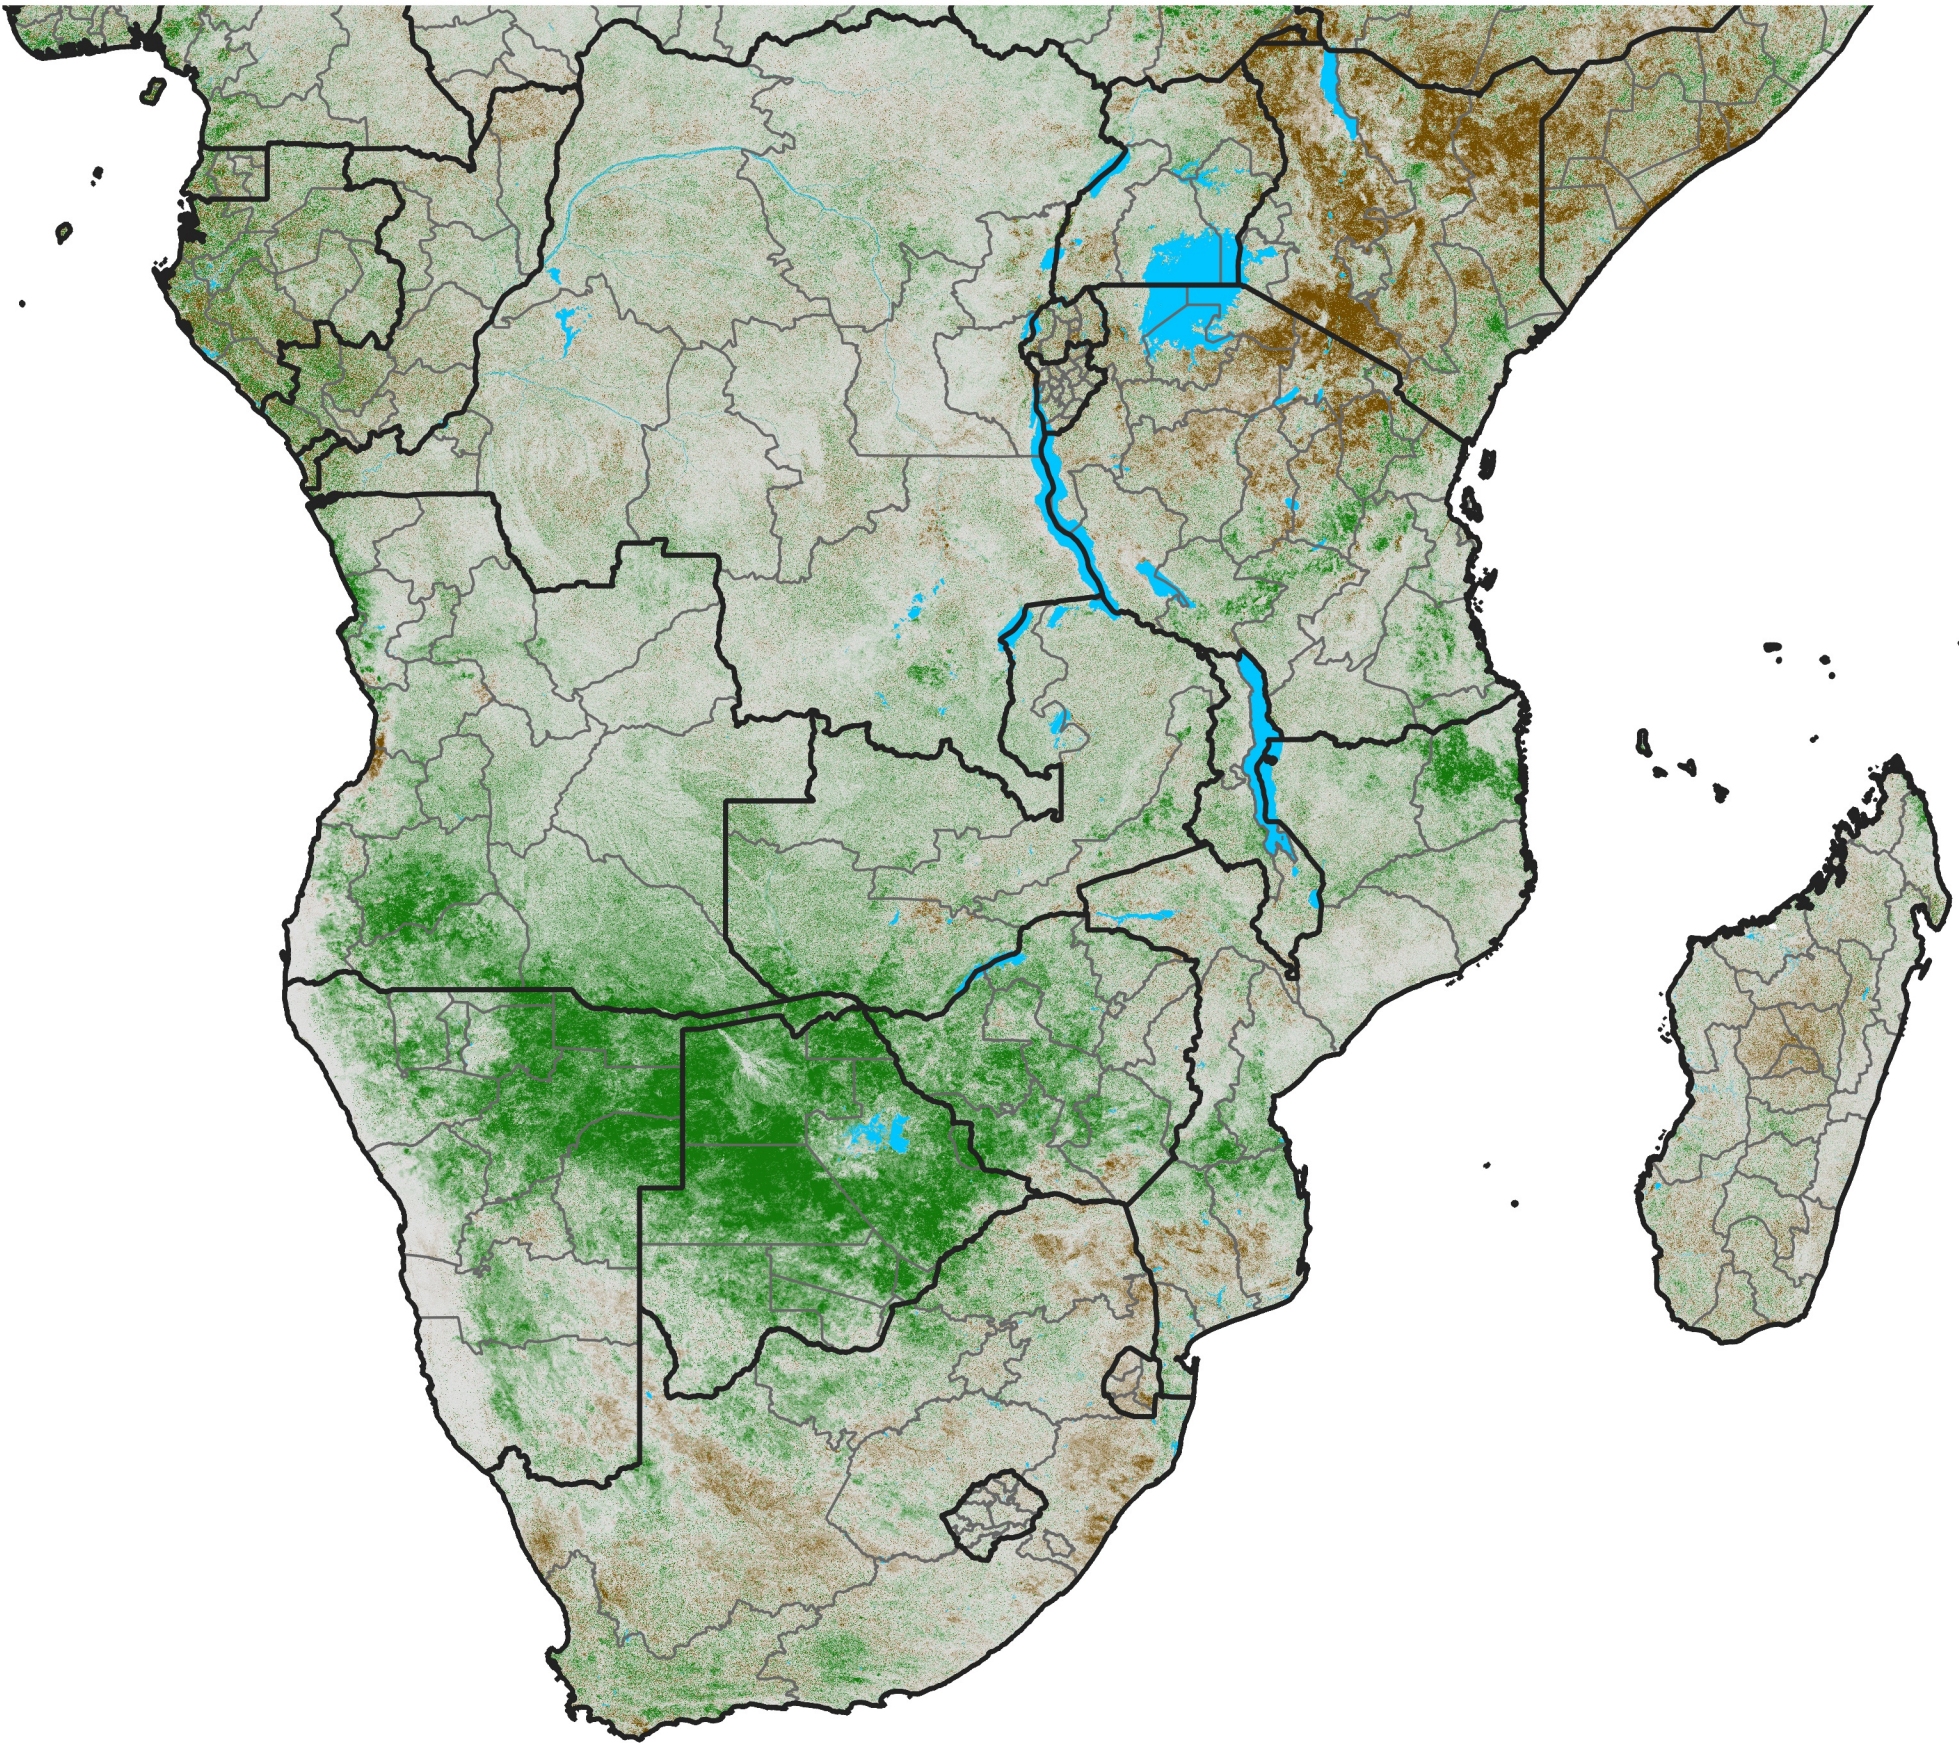

Southern Africa

NDVI Difference

2014 minus 2013

Period 15 / May 21 - 31, 2014

NDVI Difference

< -0.3 -0.2 -0.1 -0.05 0.05 0.1 0.2 >0.3

Negative

No Difference