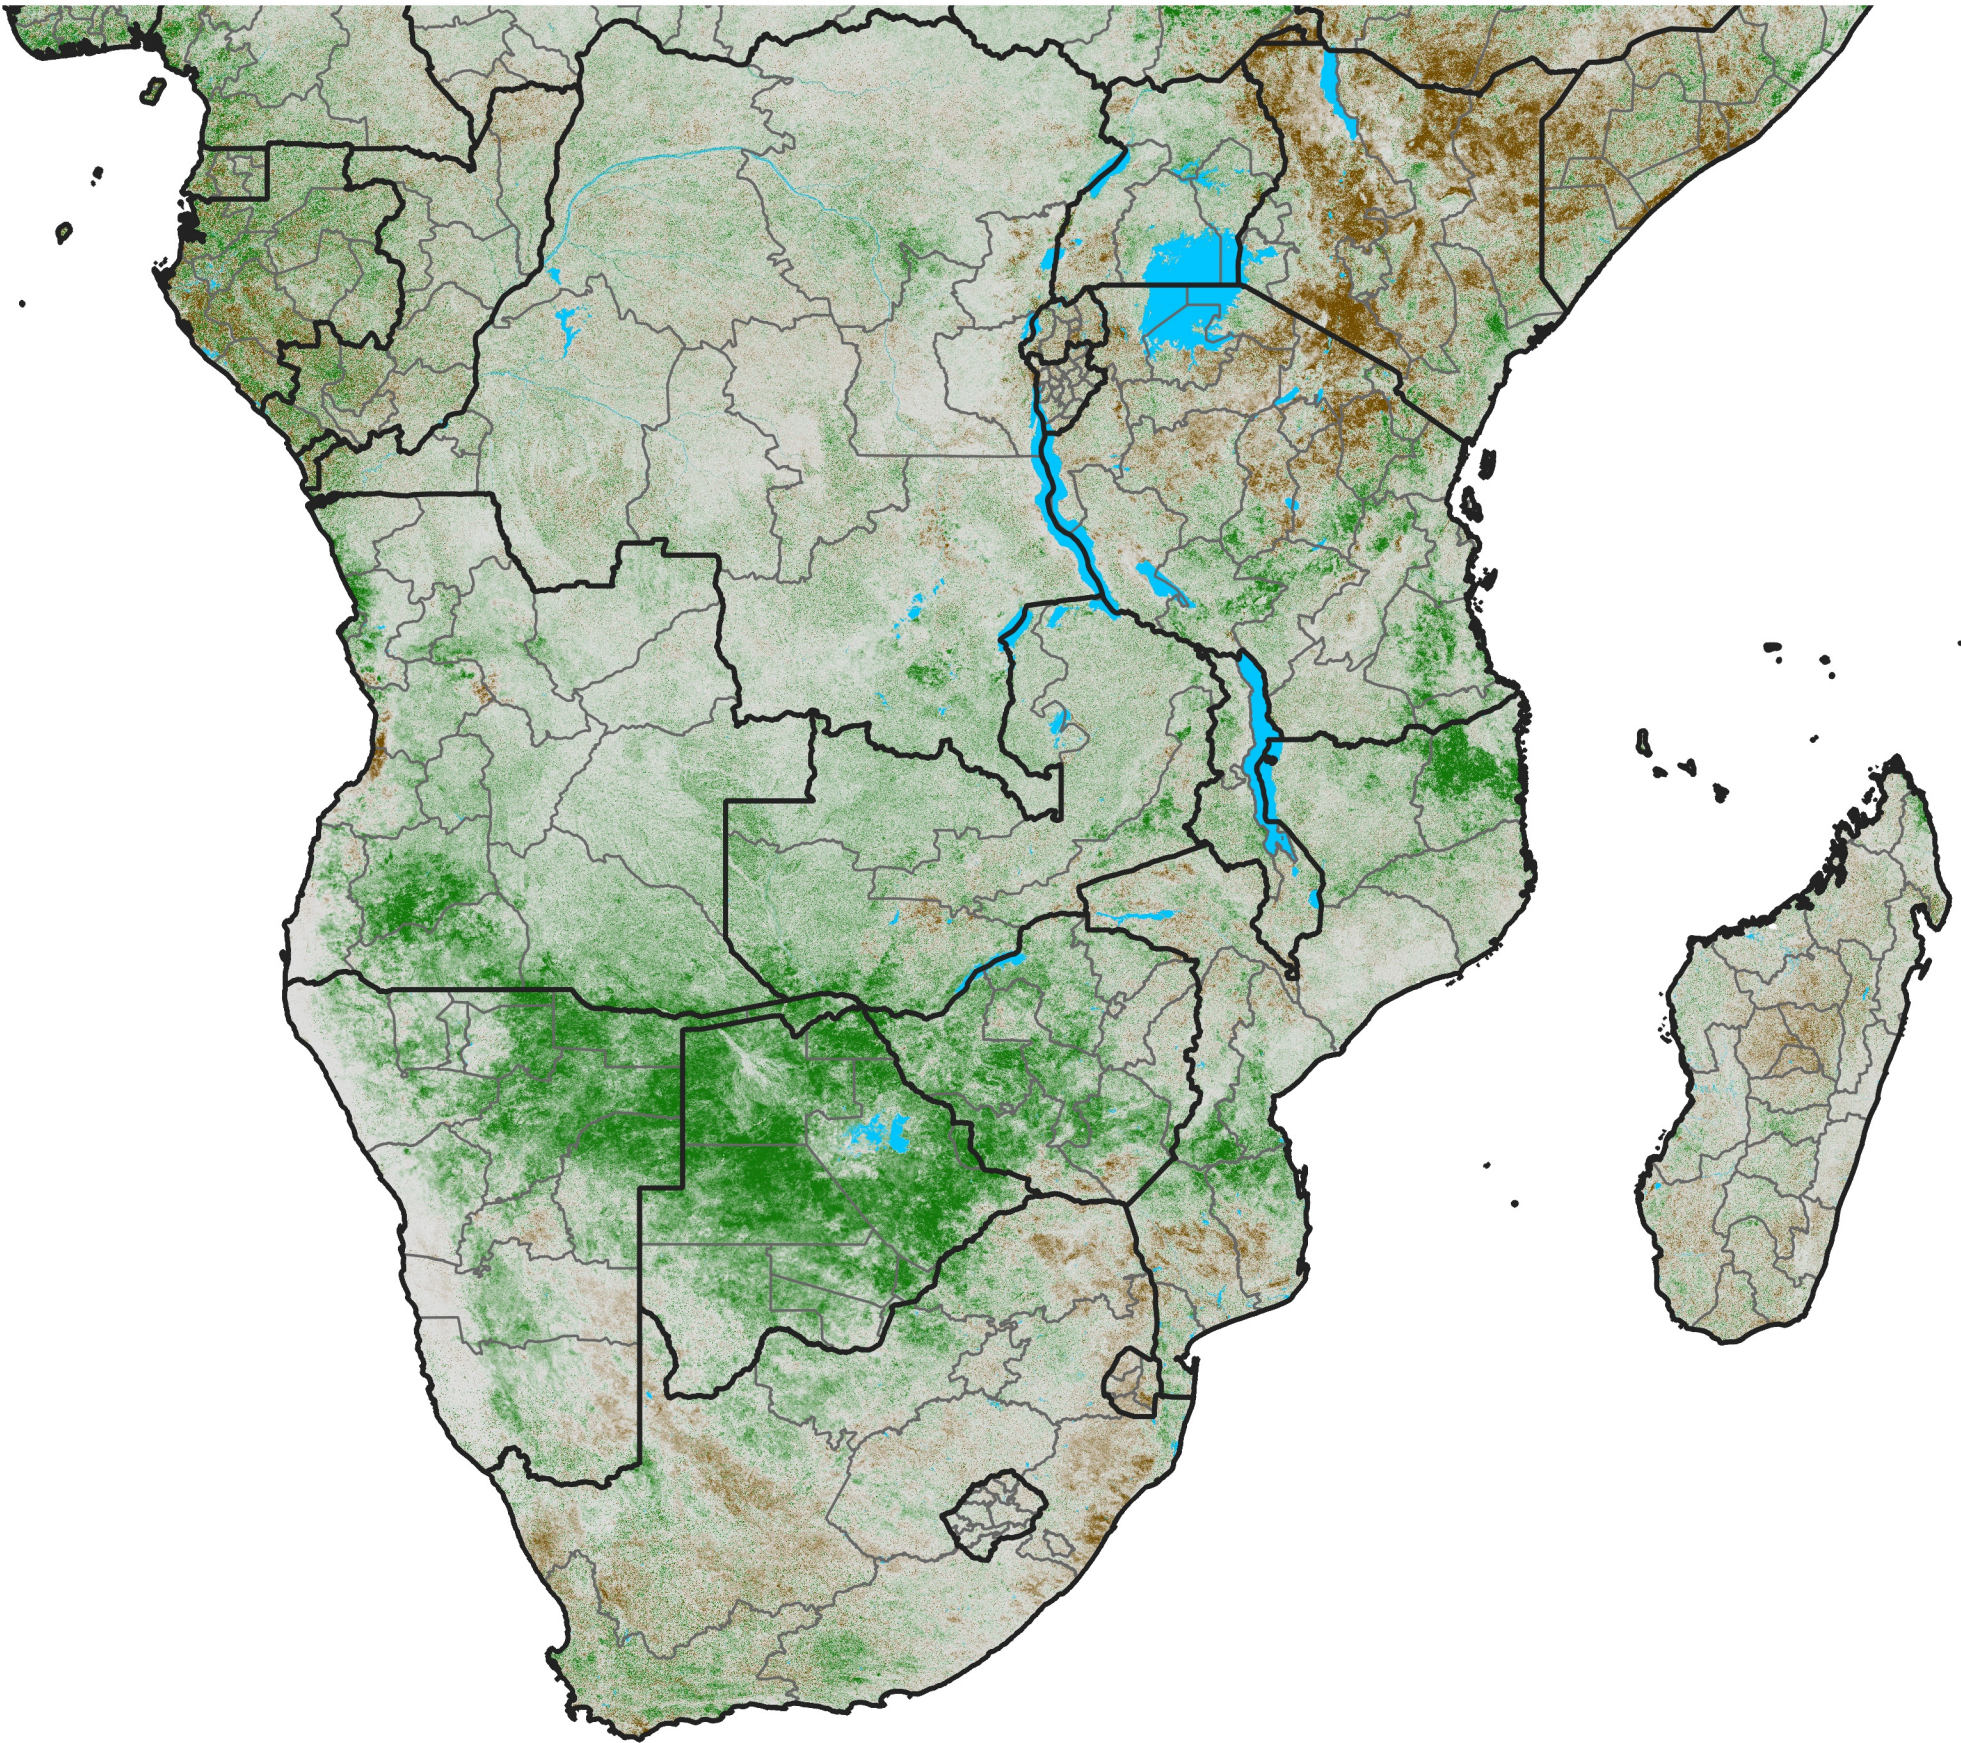

Southern Africa NDVI Difference

2014 minus 2013

Period 16 / June 01 - 10, 2014

NDVI Difference

< -0.3 -0.2 -0.1 -0.05 0.05 0.1 0.2 >0.3

Negative

No Difference

Positive