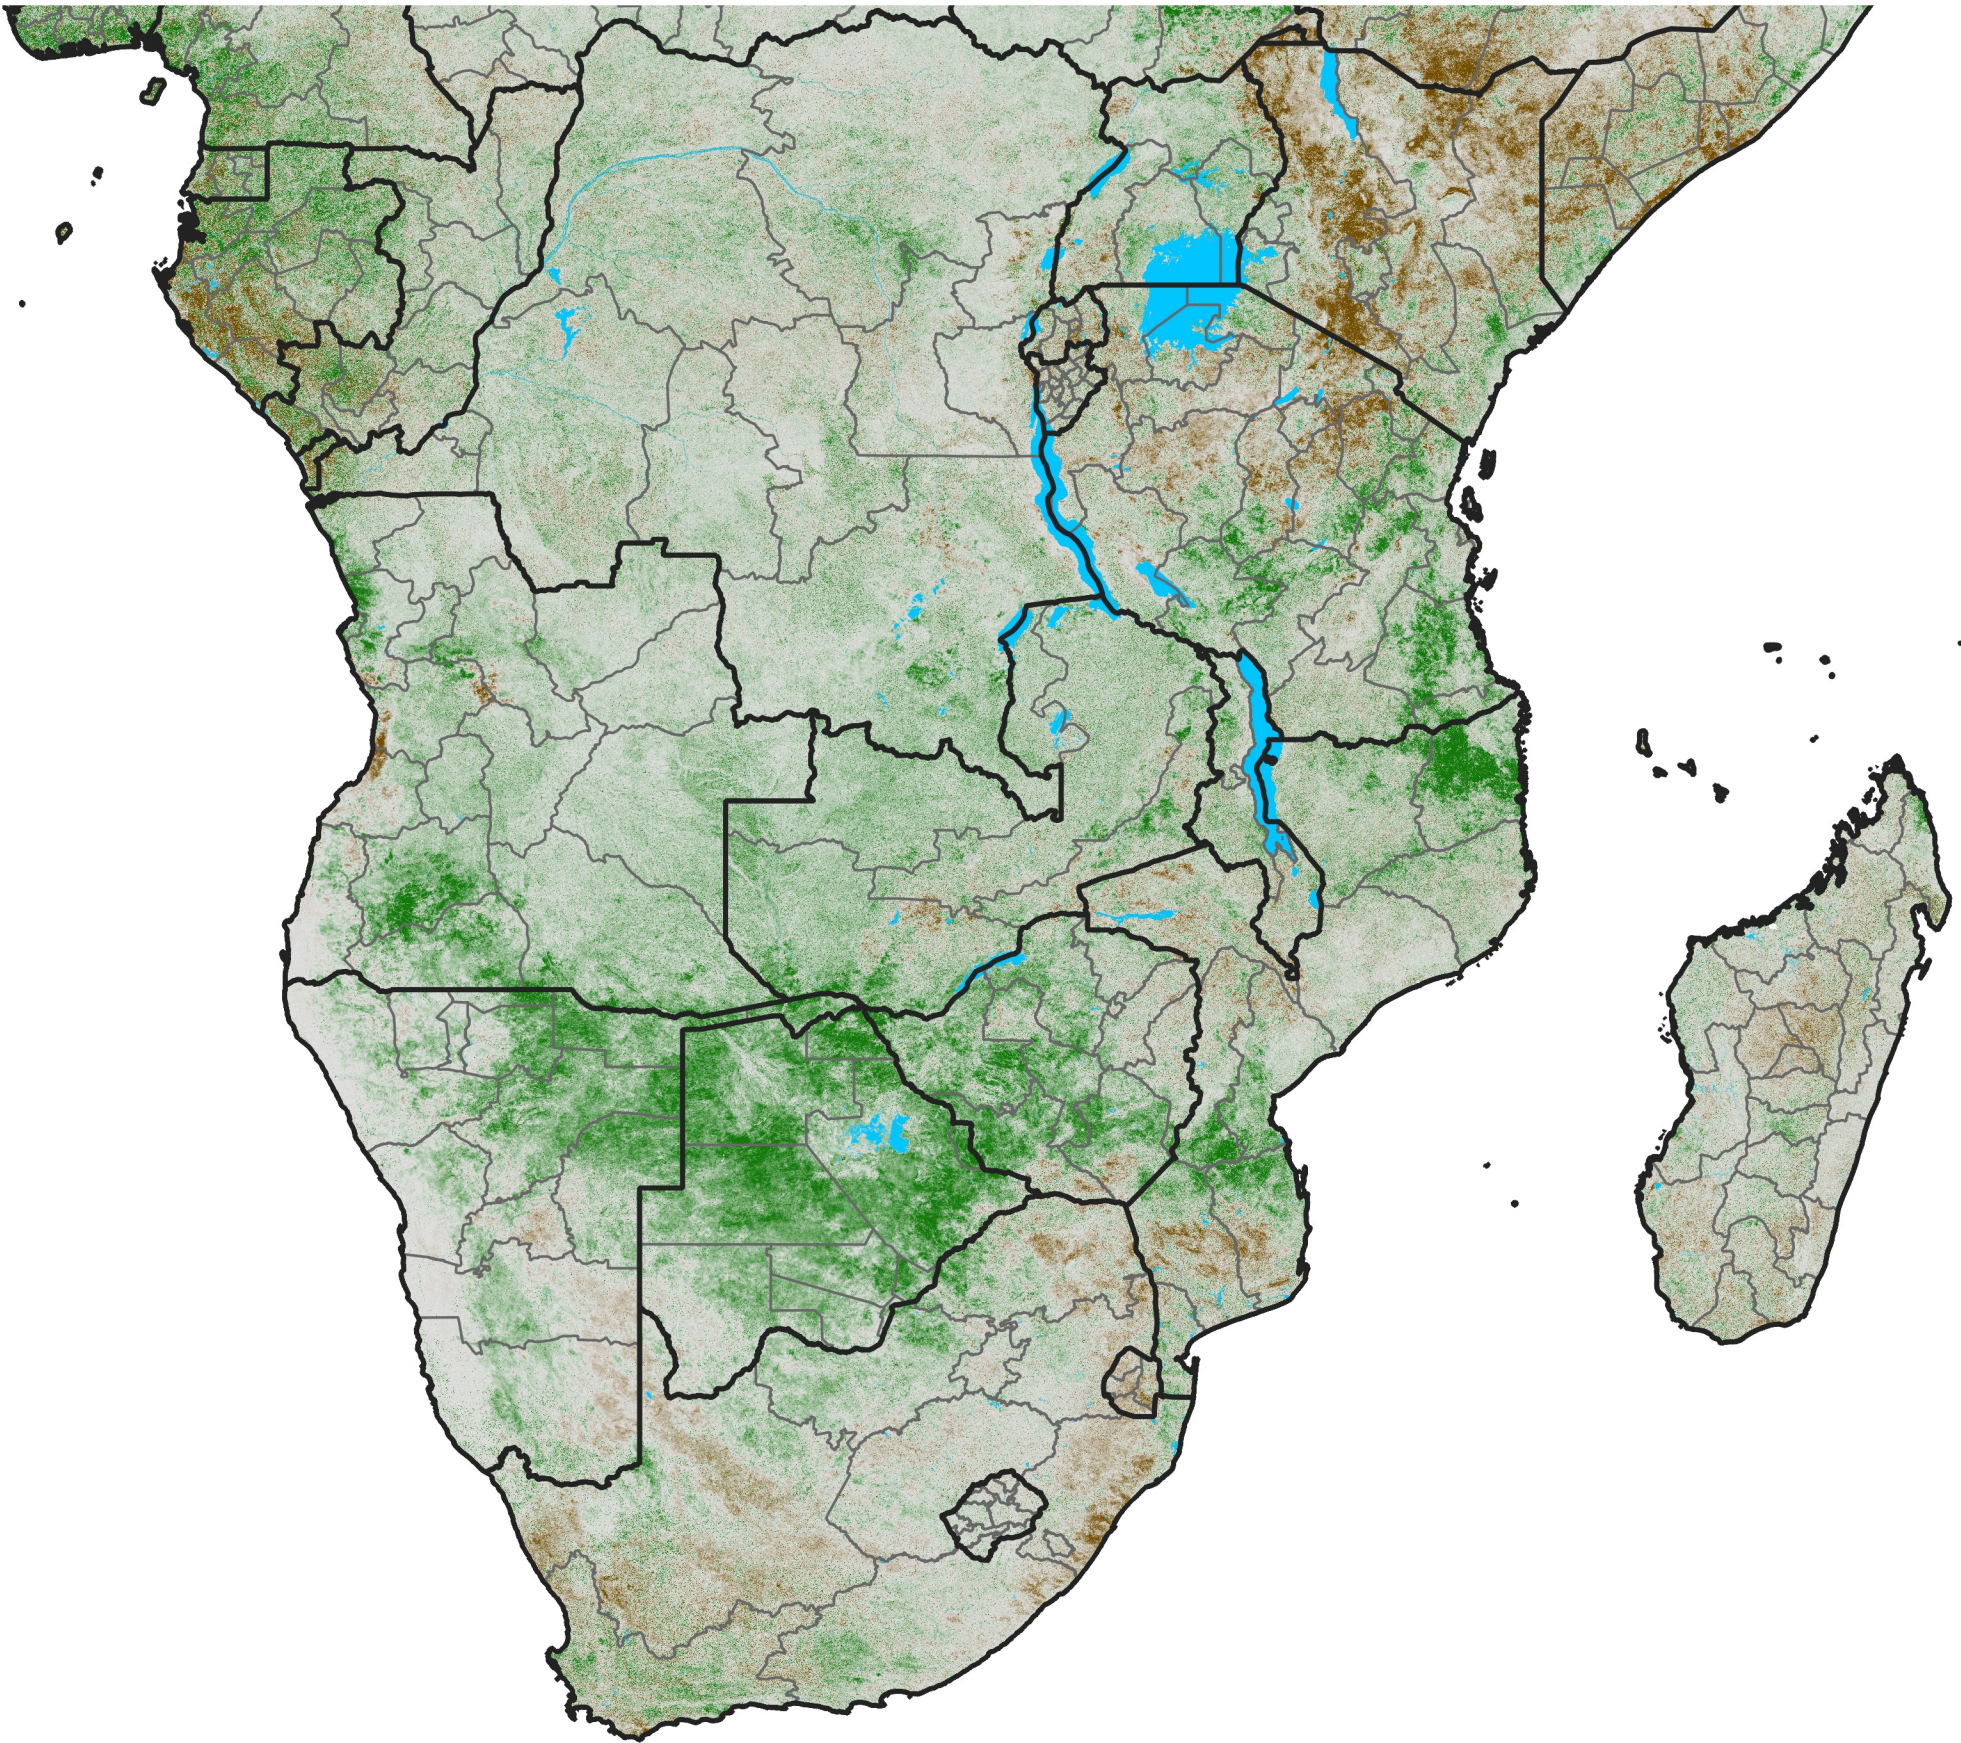

Southern Africa NDVI Difference

2014 minus 2013

Period 17 / June 11 - 20, 2014

NDVI Difference

< -0.3 -0.2 -0.1 -0.05 0.05 0.1 0.2 > 0.3

Negative

No Difference

Positive