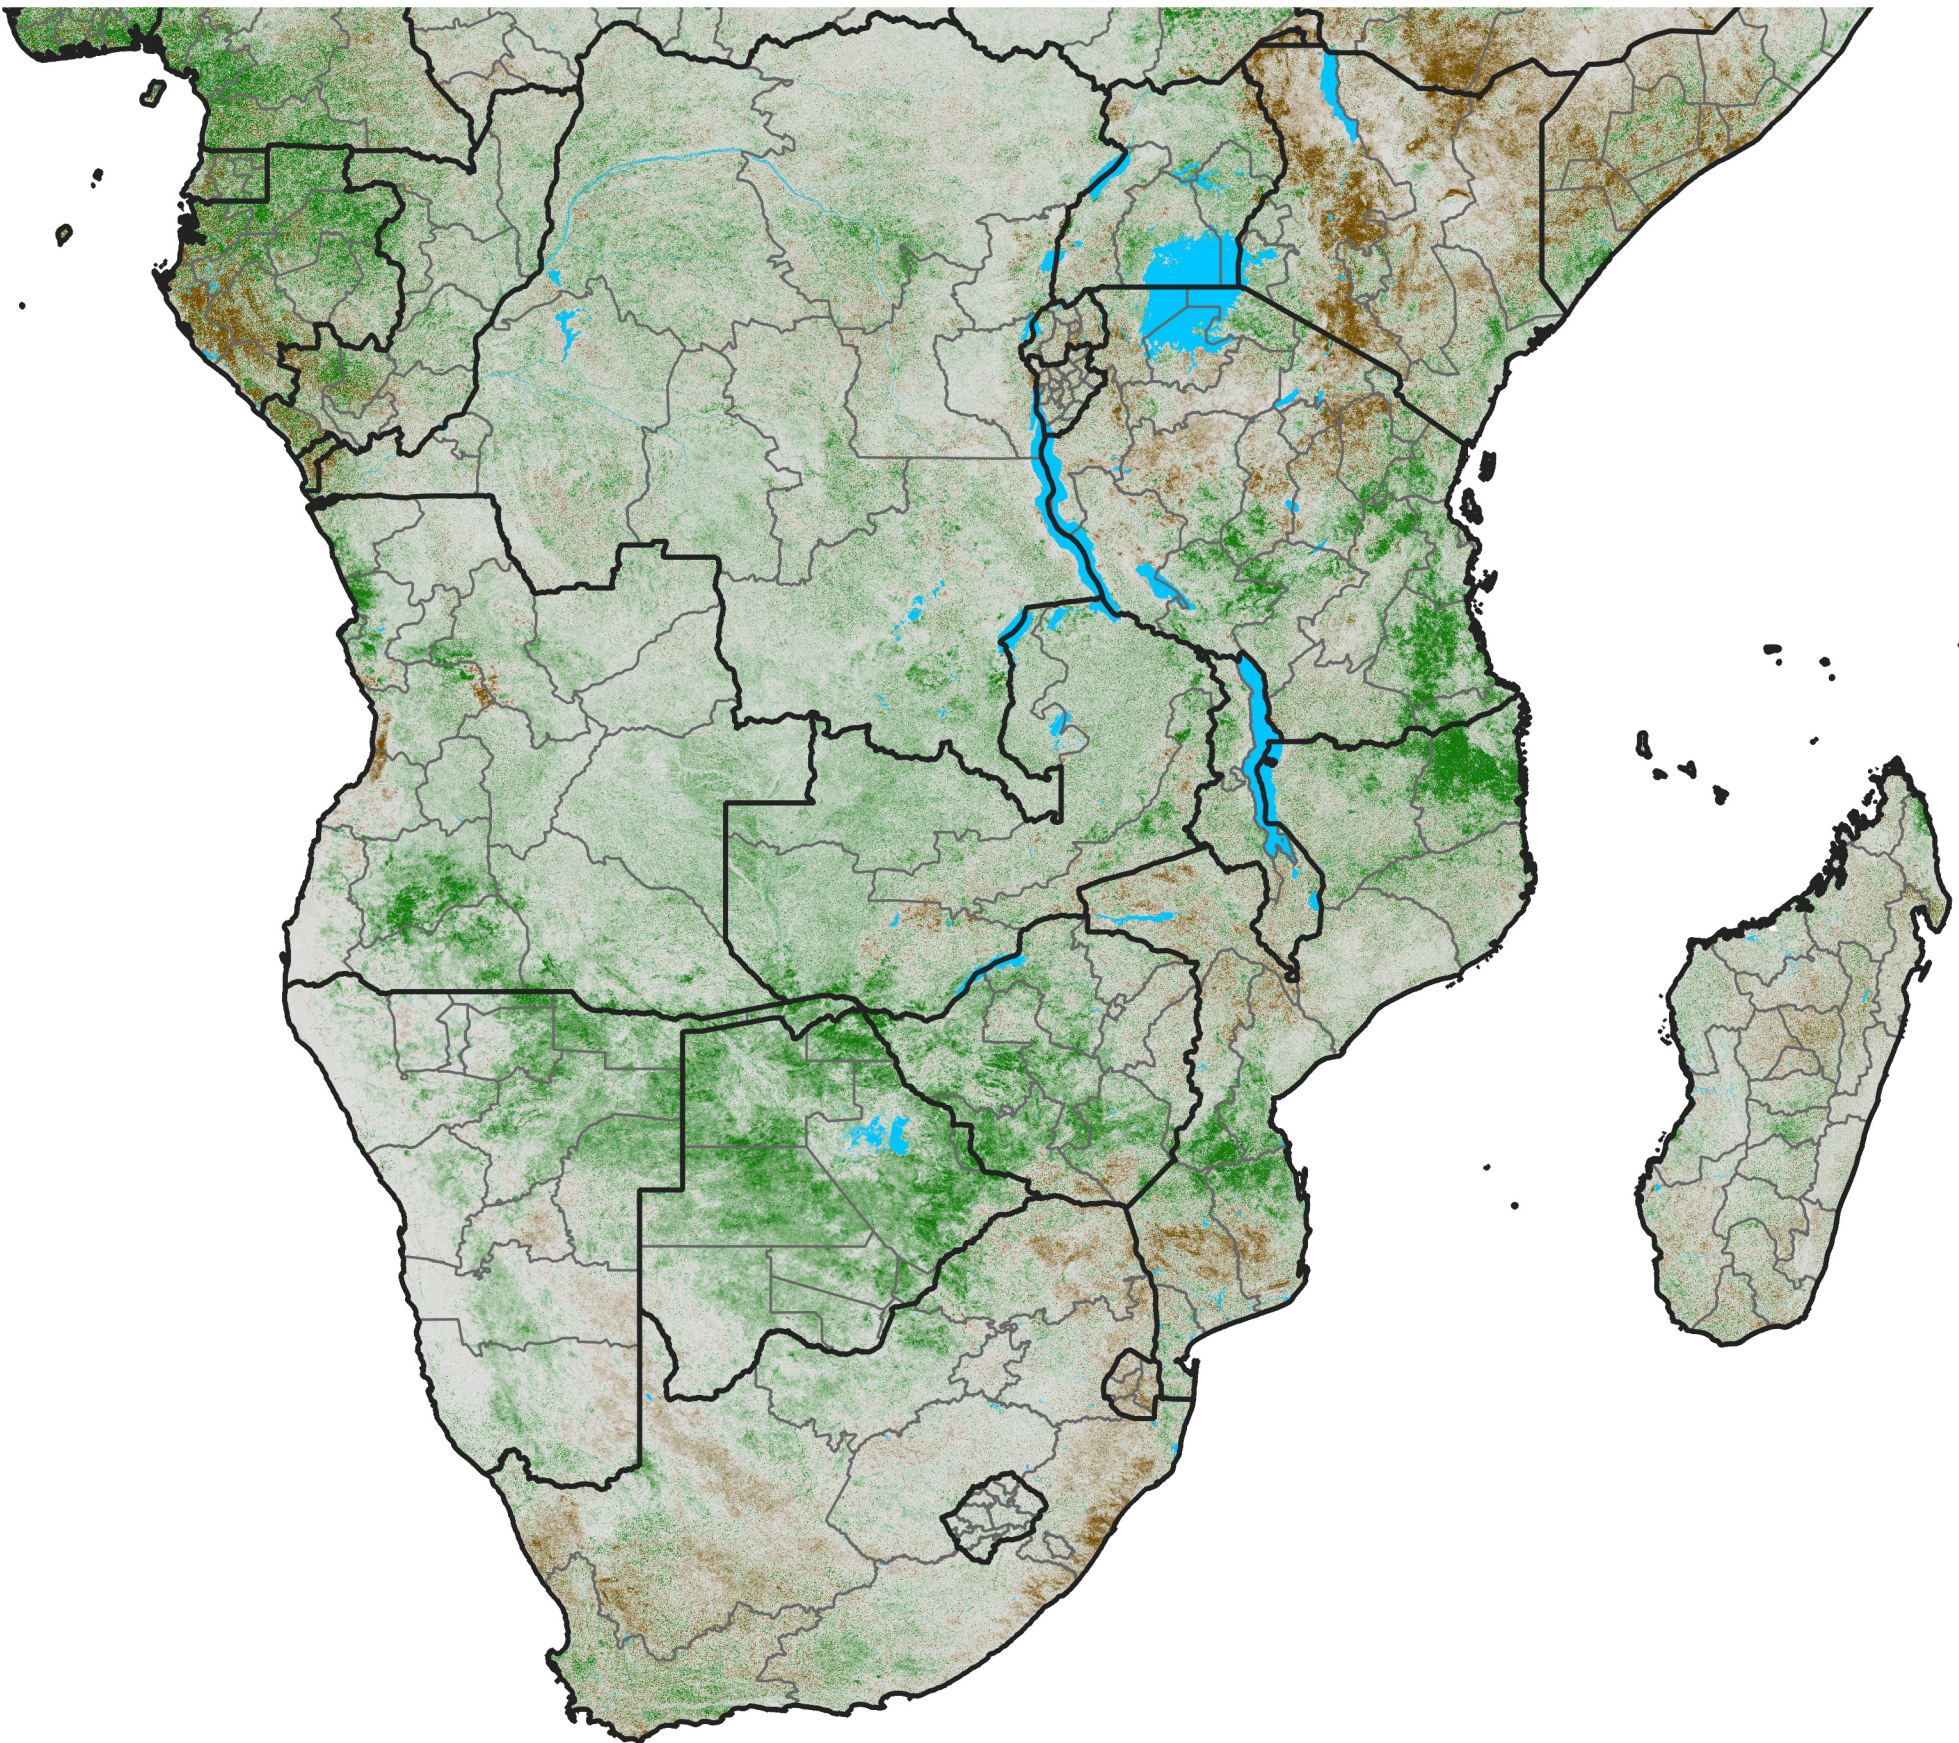

Southern Africa NDVI Difference

2014 minus 2013

Period 18 / June 21 - 30, 2014

NDVI Difference

< -0.3 -0.2 -0.1 -0.05 0.05 0.1 0.2 > 0.3

Negative

No Difference

Positive