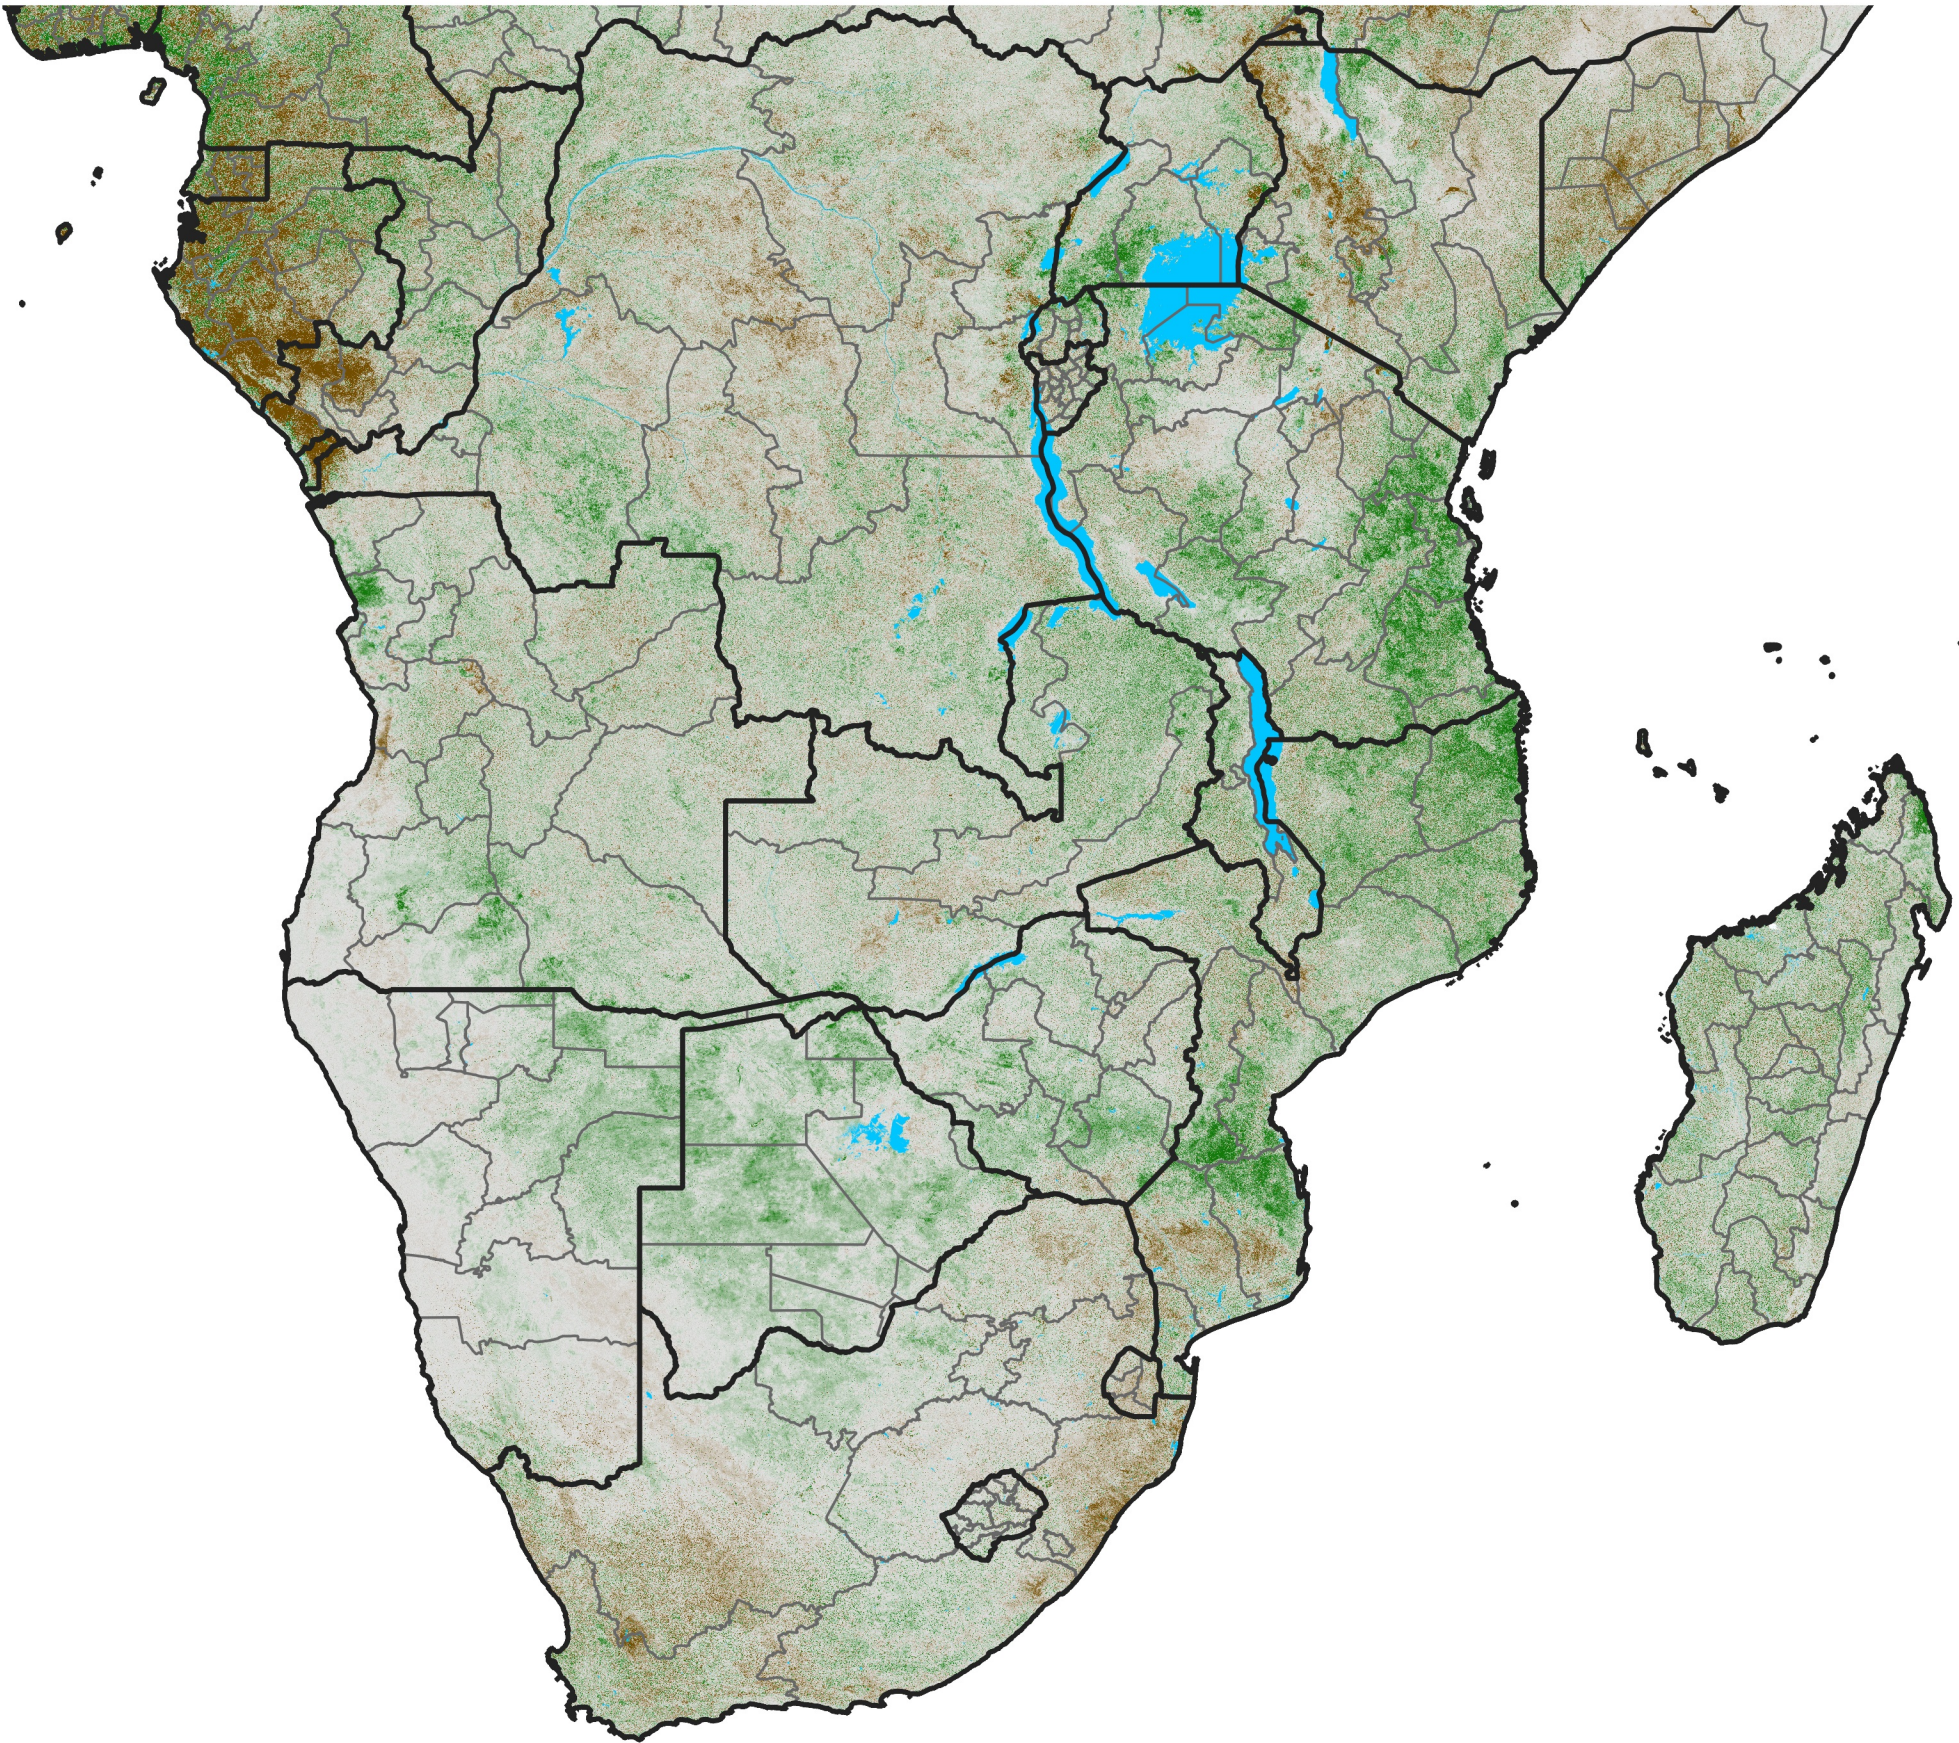

Southern Africa

NDVI Difference

2014 minus 2013

Period 24 / August 21 - 31, 2014

NDVI Difference

< -0.3 -0.2 -0.1 -0.05 0.05 0.1 0.2 >0.3

Negative

No Difference