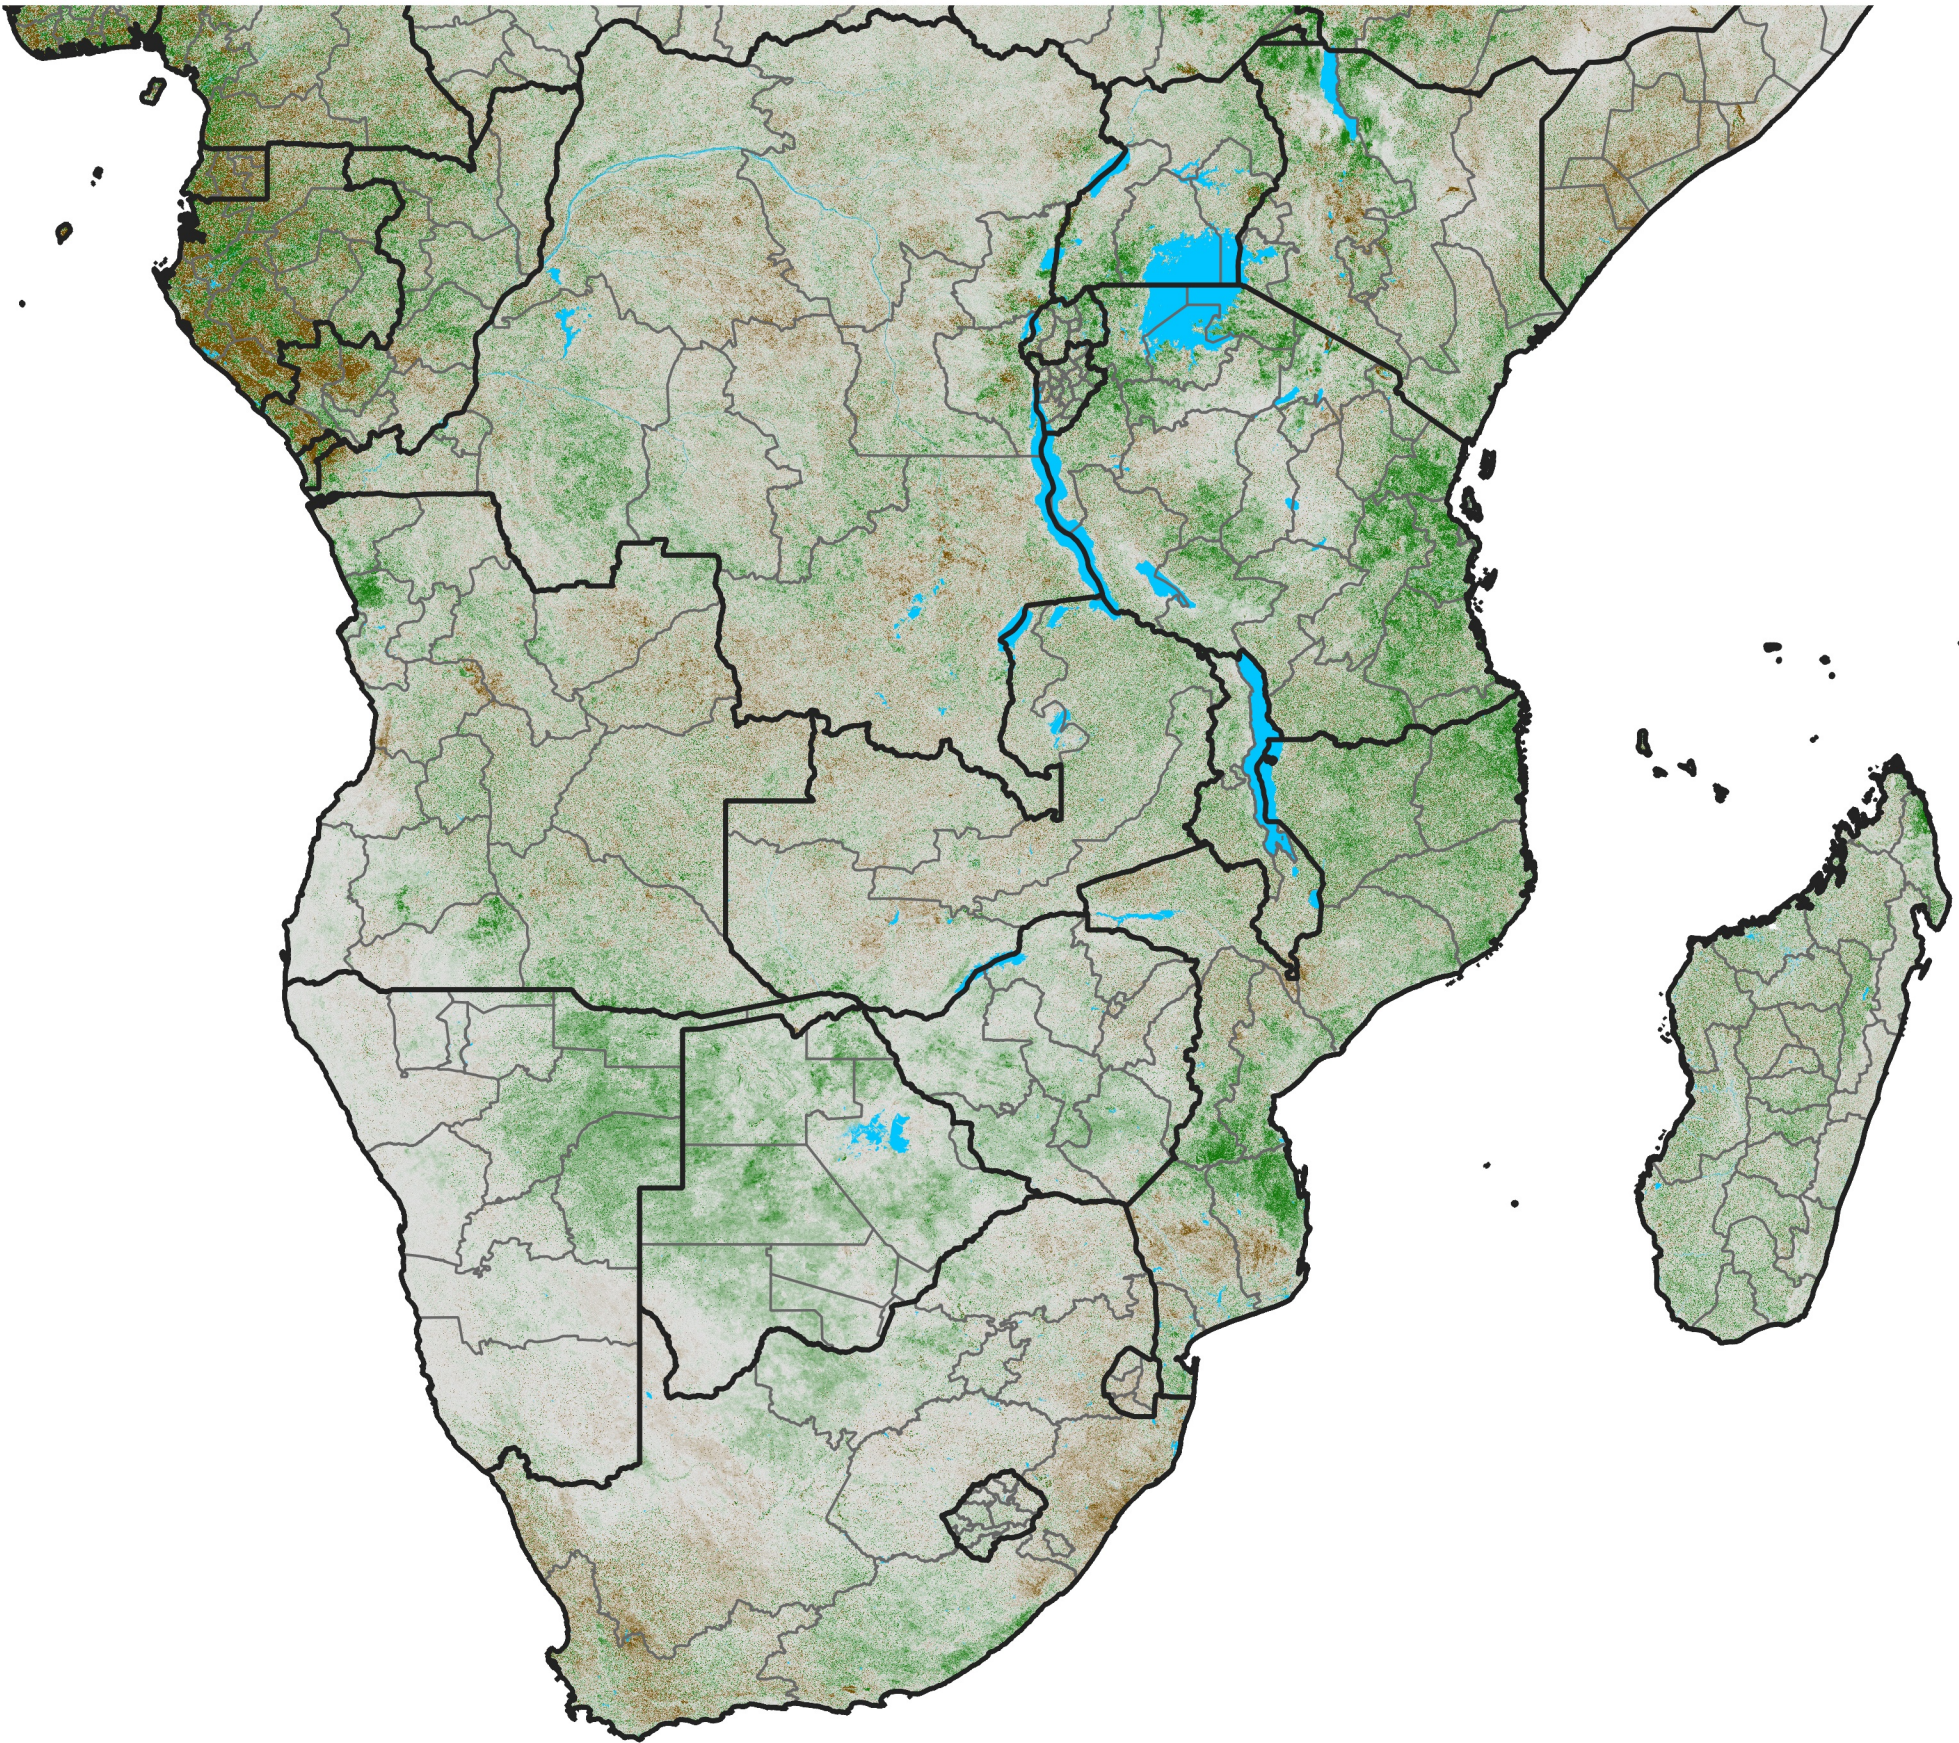

Southern Africa NDVI Difference

2014 minus 2013

Period 26 / September 11 - 20, 2014

NDVI Difference

< -0.3 -0.2 -0.1 -0.05 0.05 0.1 0.2 >0.3

Negative

No Difference

Positive