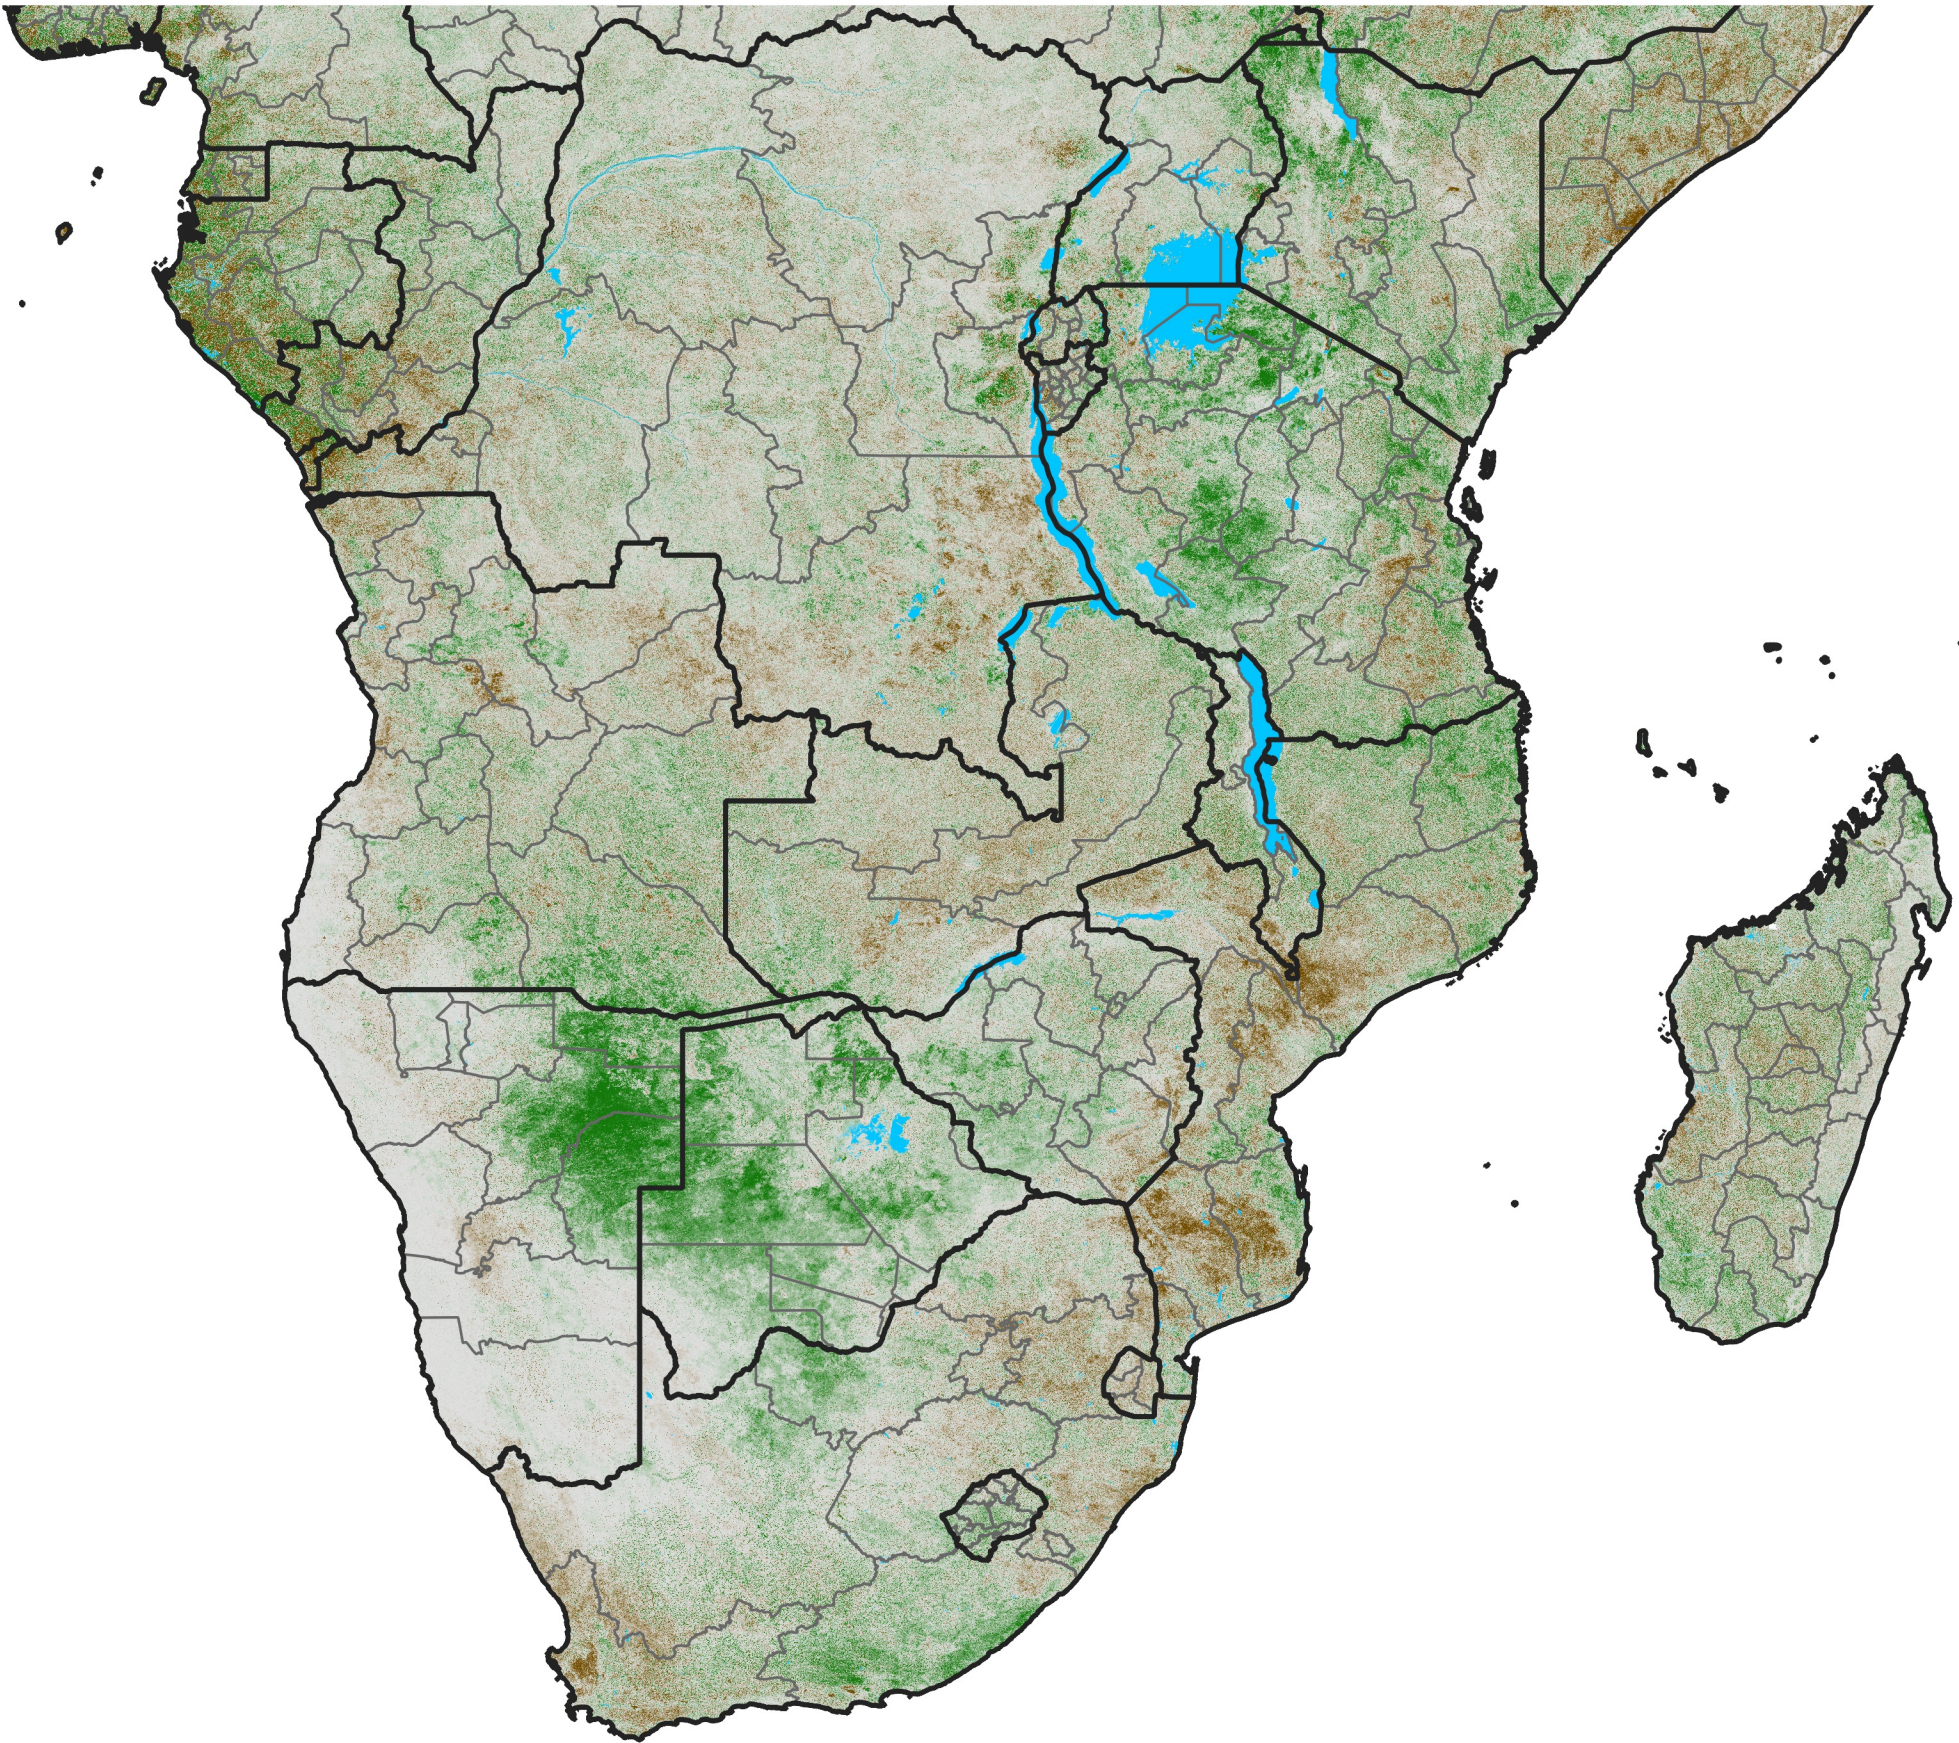

Southern Africa

NDVI Difference

2014 minus 2013

Period 29 / October 11 - 20, 2014

NDVI Difference

< -0.3 -0.2 -0.1 -0.05 0.05 0.1 0.2 >0.3

Negative

No Difference