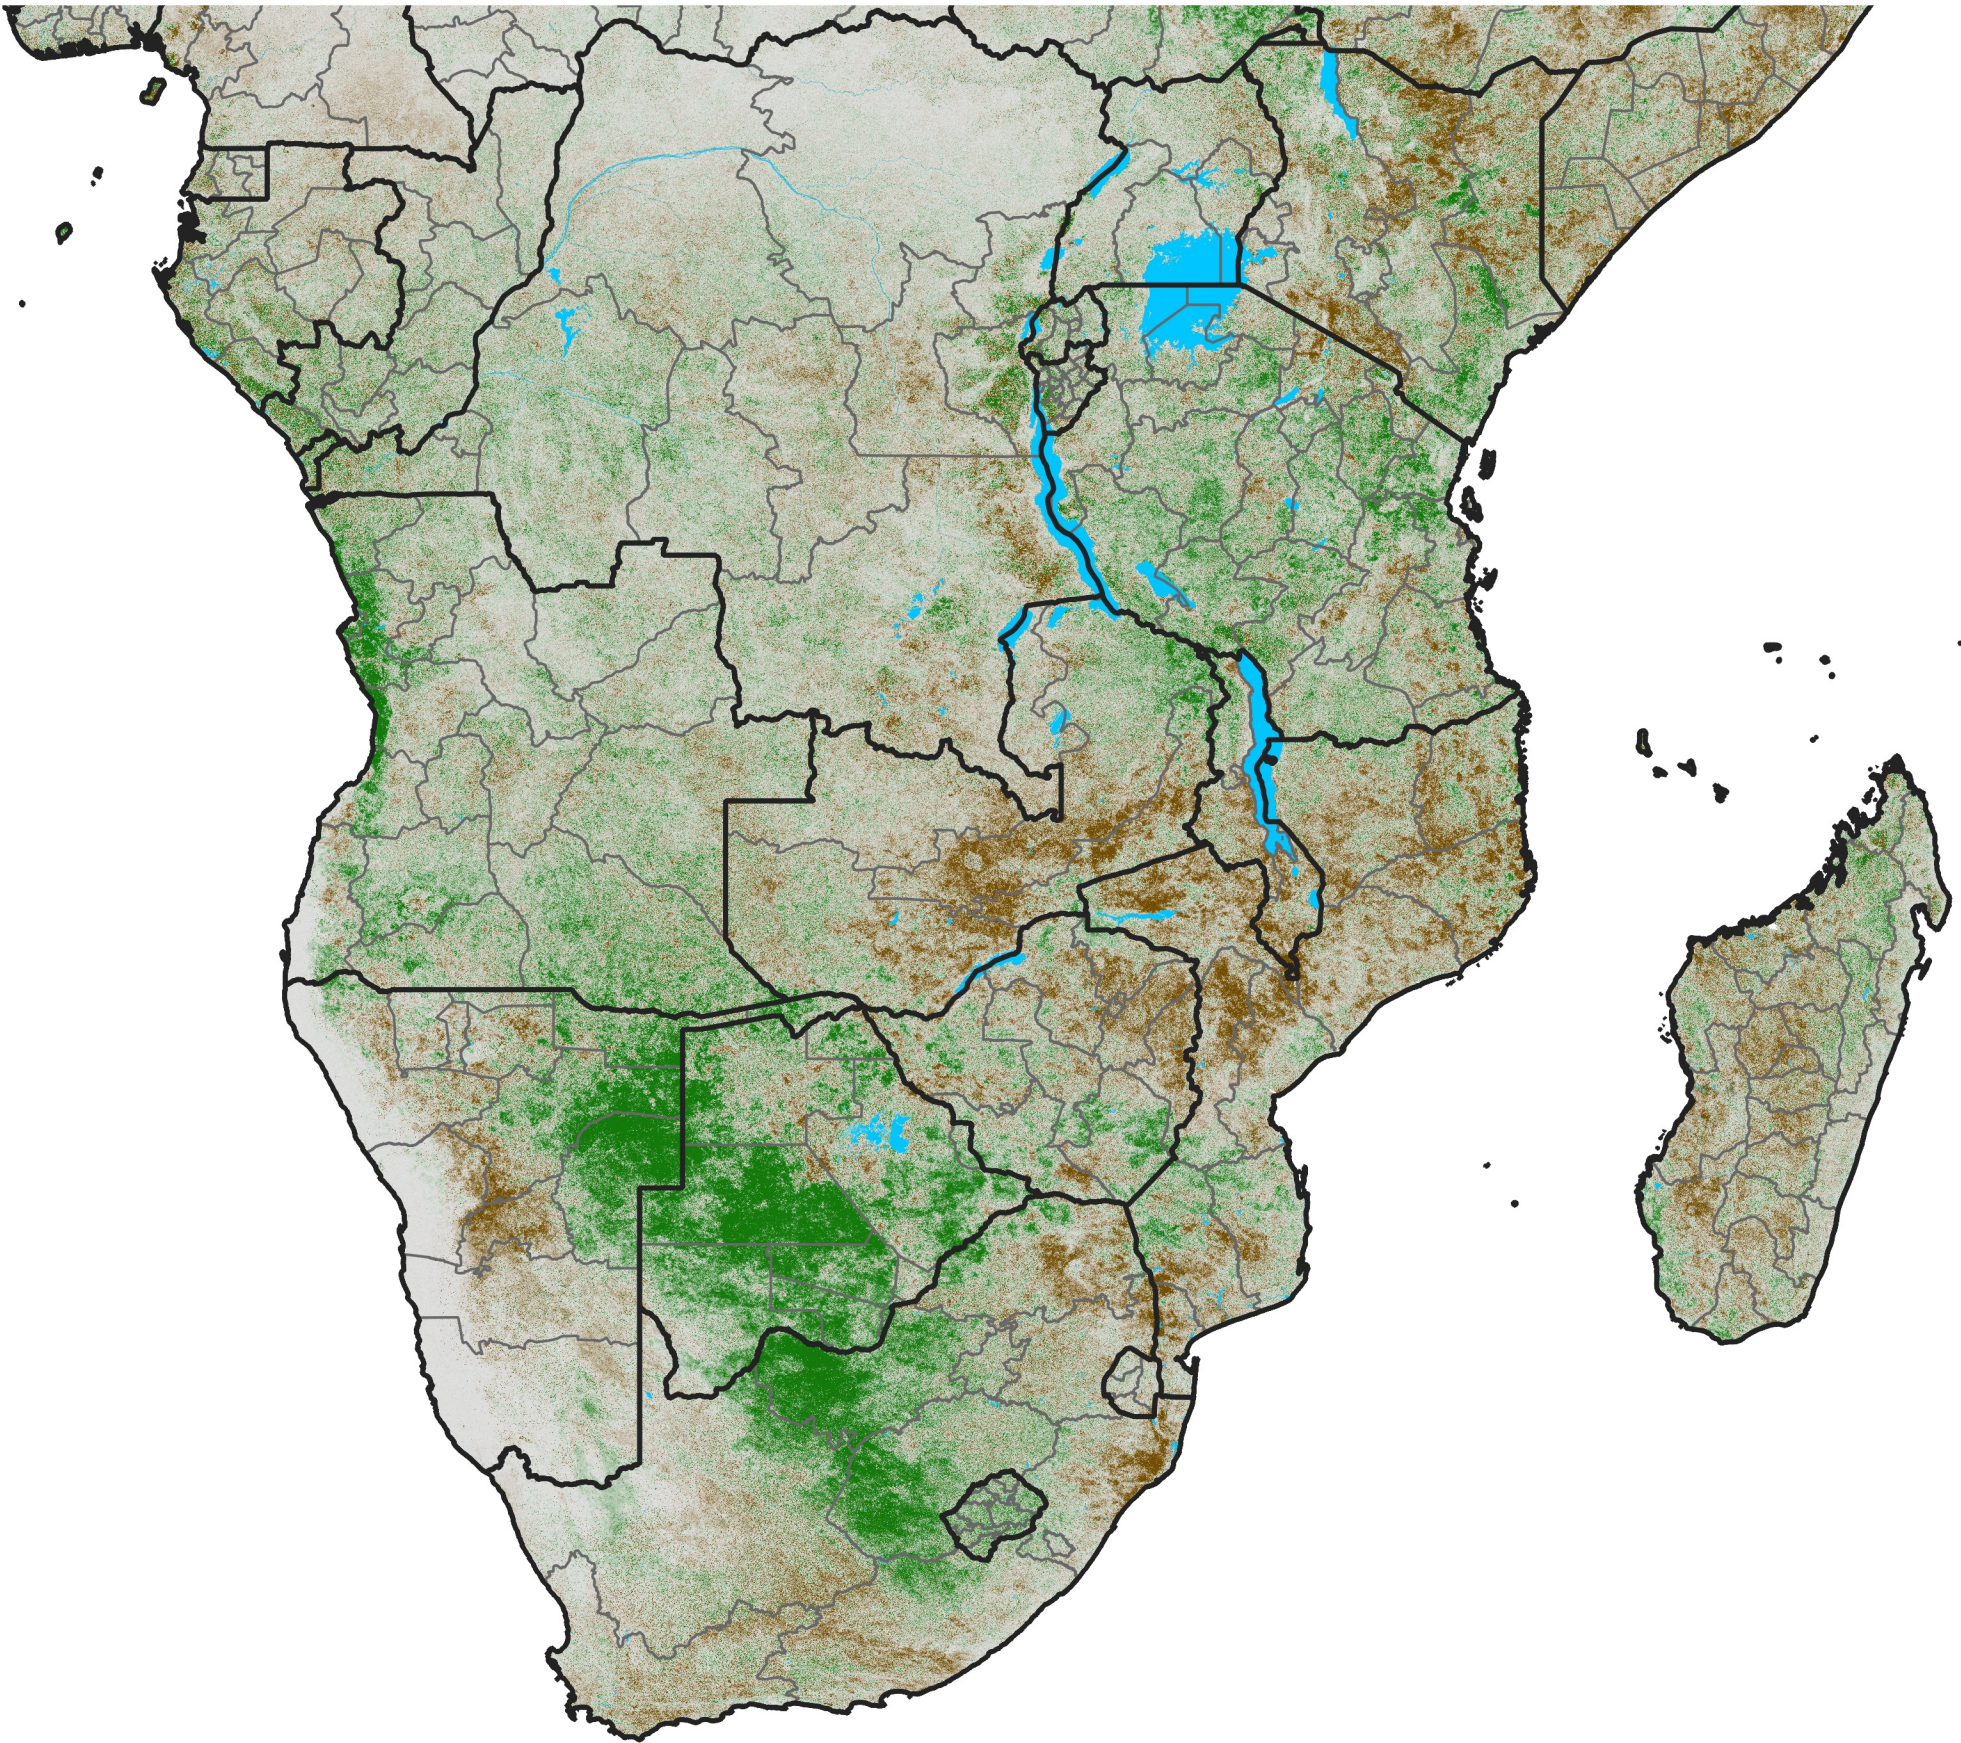

Southern Africa

NDVI Difference

2014 minus 2013

Period 35 / December 11 - 20, 2014

NDVI Difference

< -0.3 -0.2 -0.1 -0.05 0.05 0.1 0.2 >0.3

Negative

No Difference