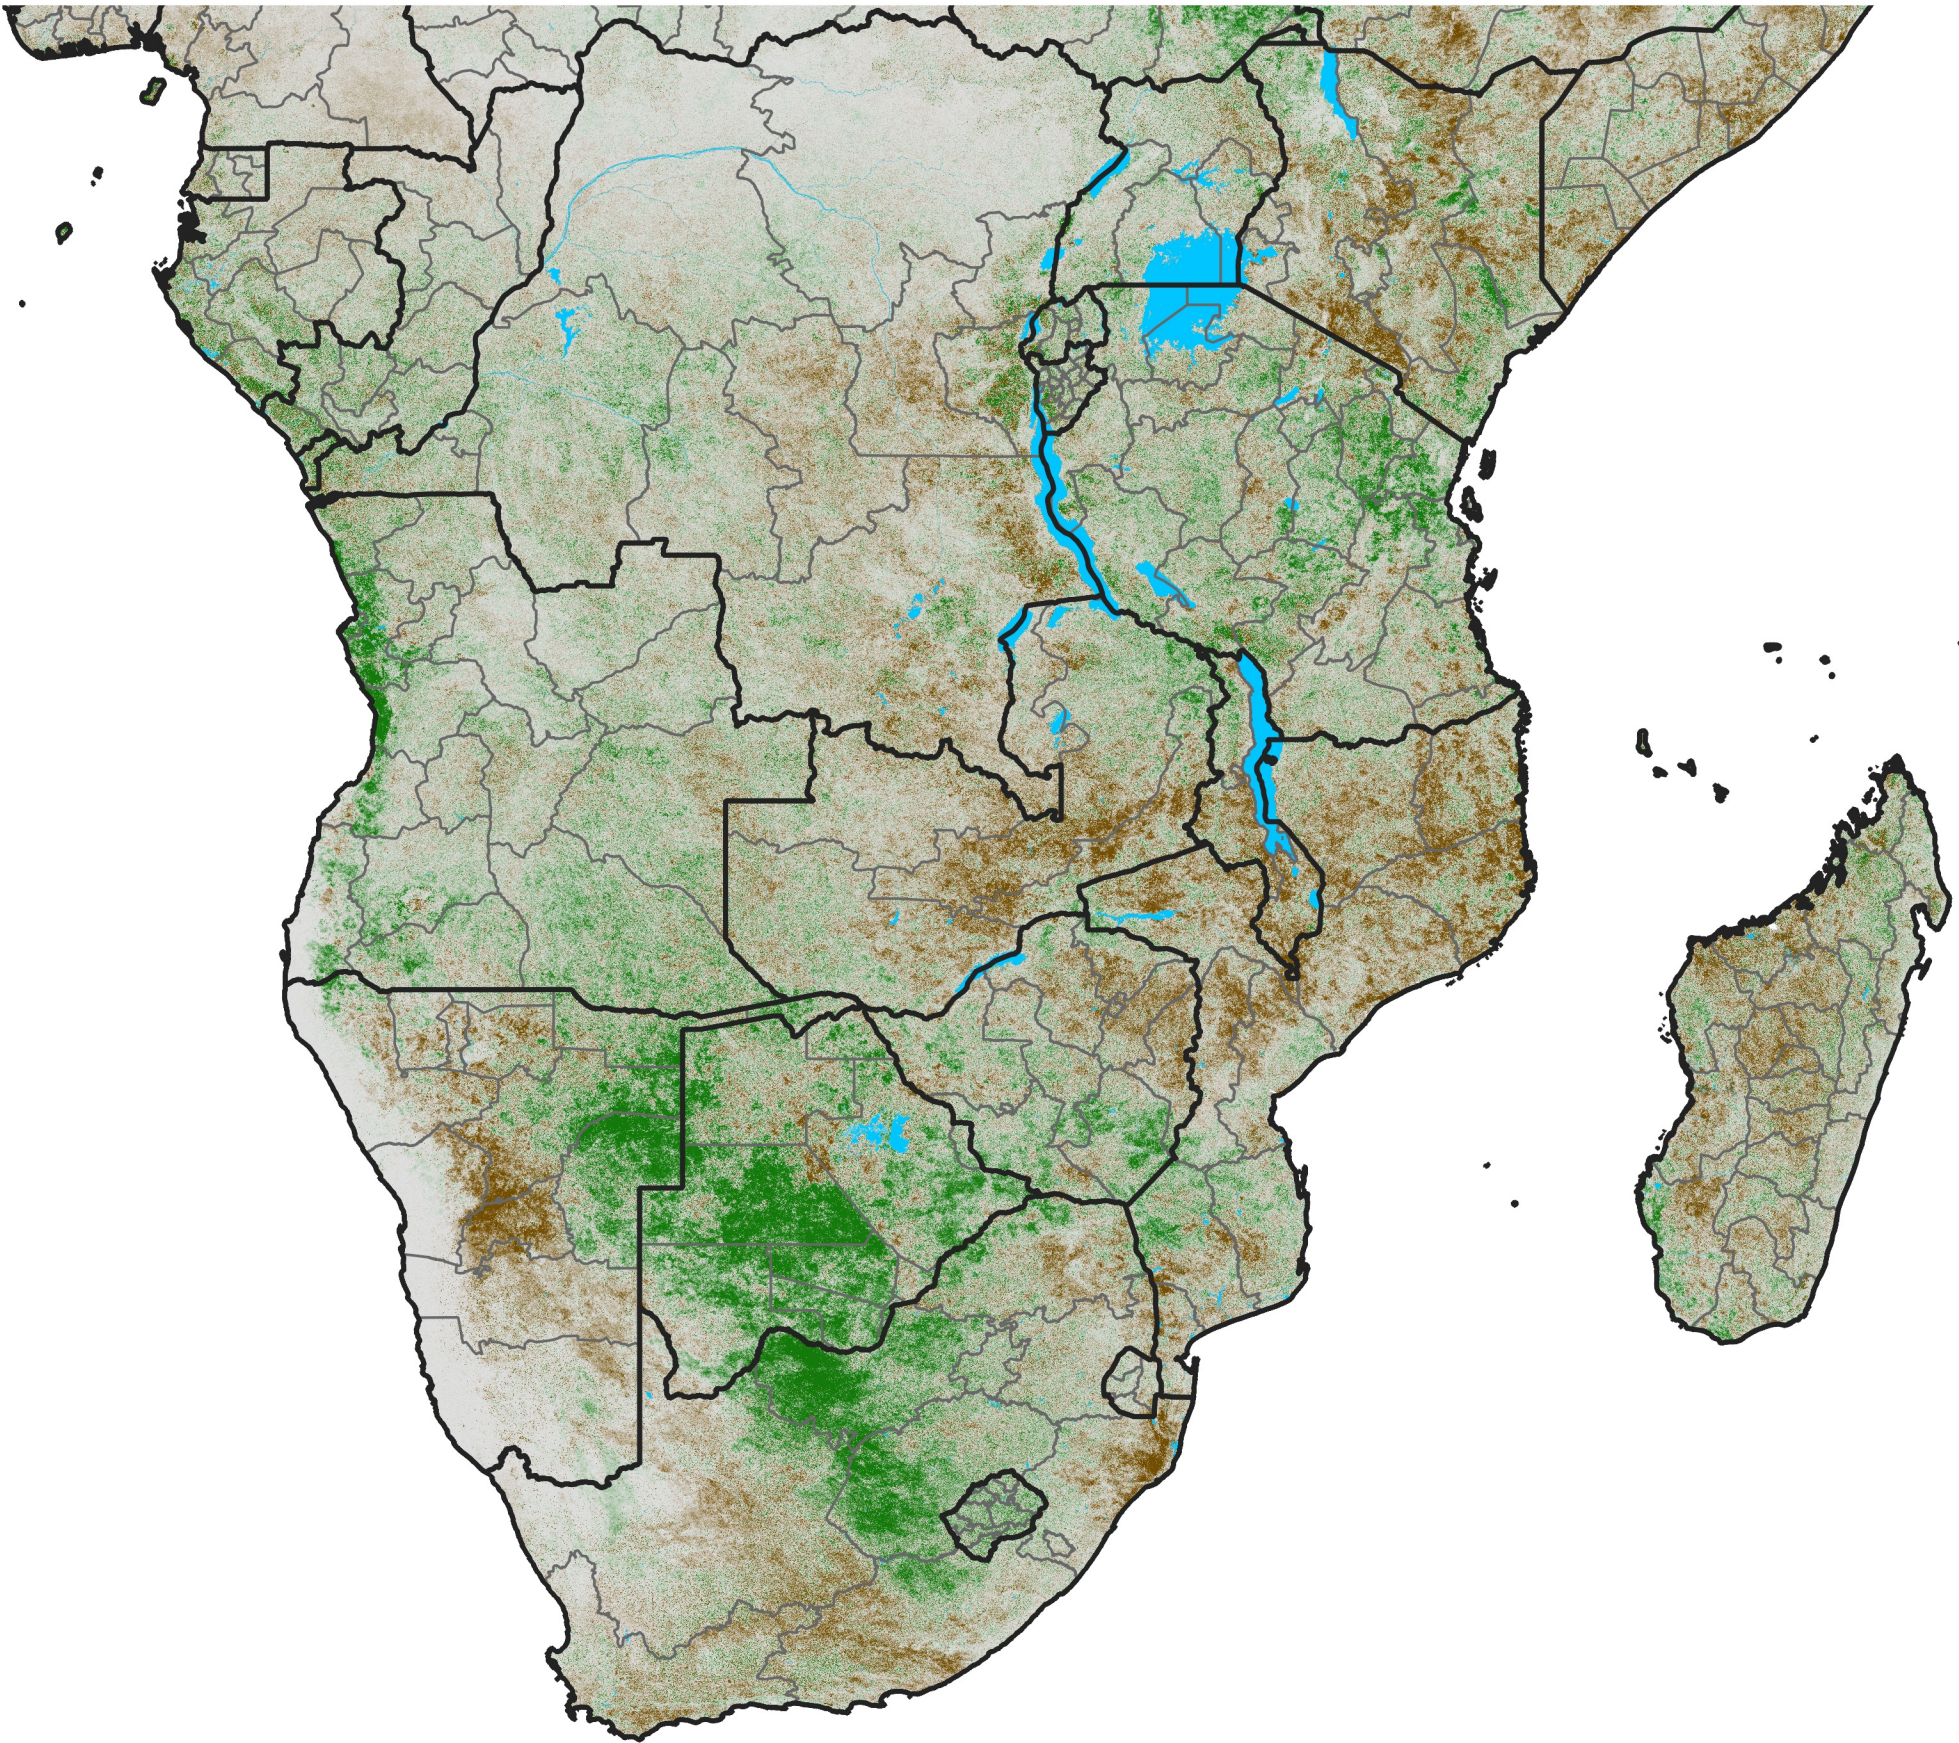

Southern Africa

NDVI Difference

2014 minus 2013

Period 36 / December 21 - 31, 2014

NDVI Difference

< -0.3 -0.2 -0.1 -0.05 0.05 0.1 0.2 >0.3

Negative

No Difference