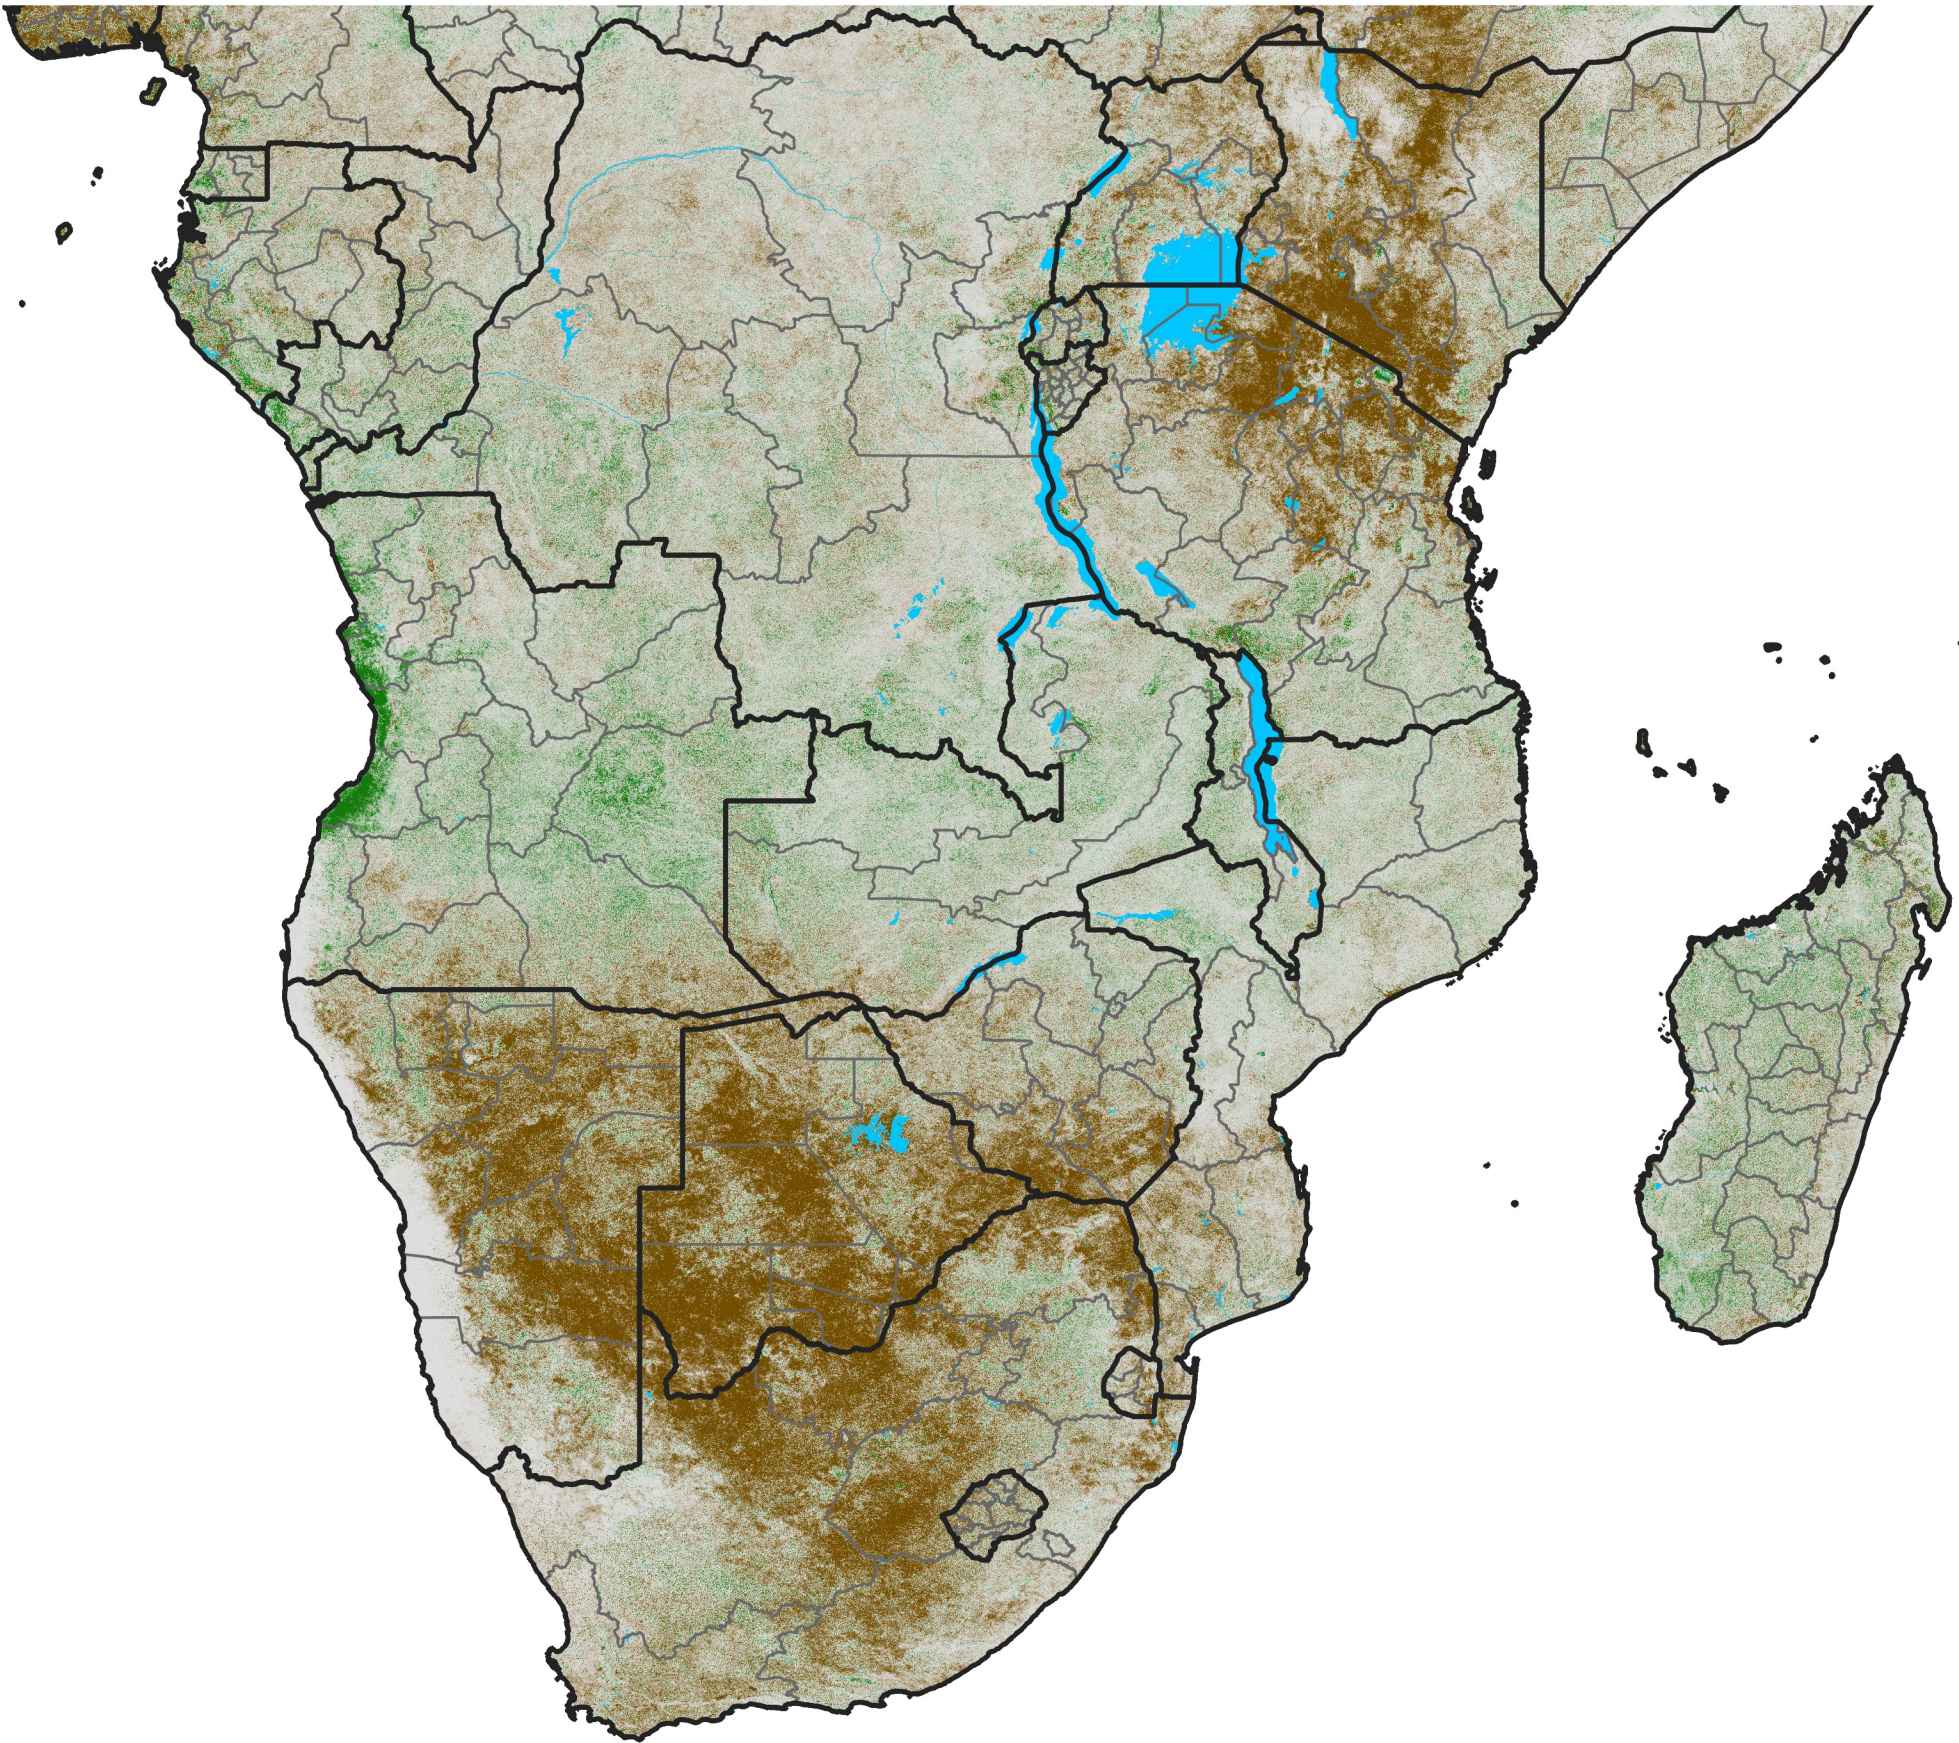

Southern Africa

NDVI Difference

2015 minus 2014

Period 08 / March 11 - 20, 2015

NDVI Difference

< -0.3 -0.2 -0.1 -0.05 0.05 0.1 0.2 >0.3

Negative

No Difference