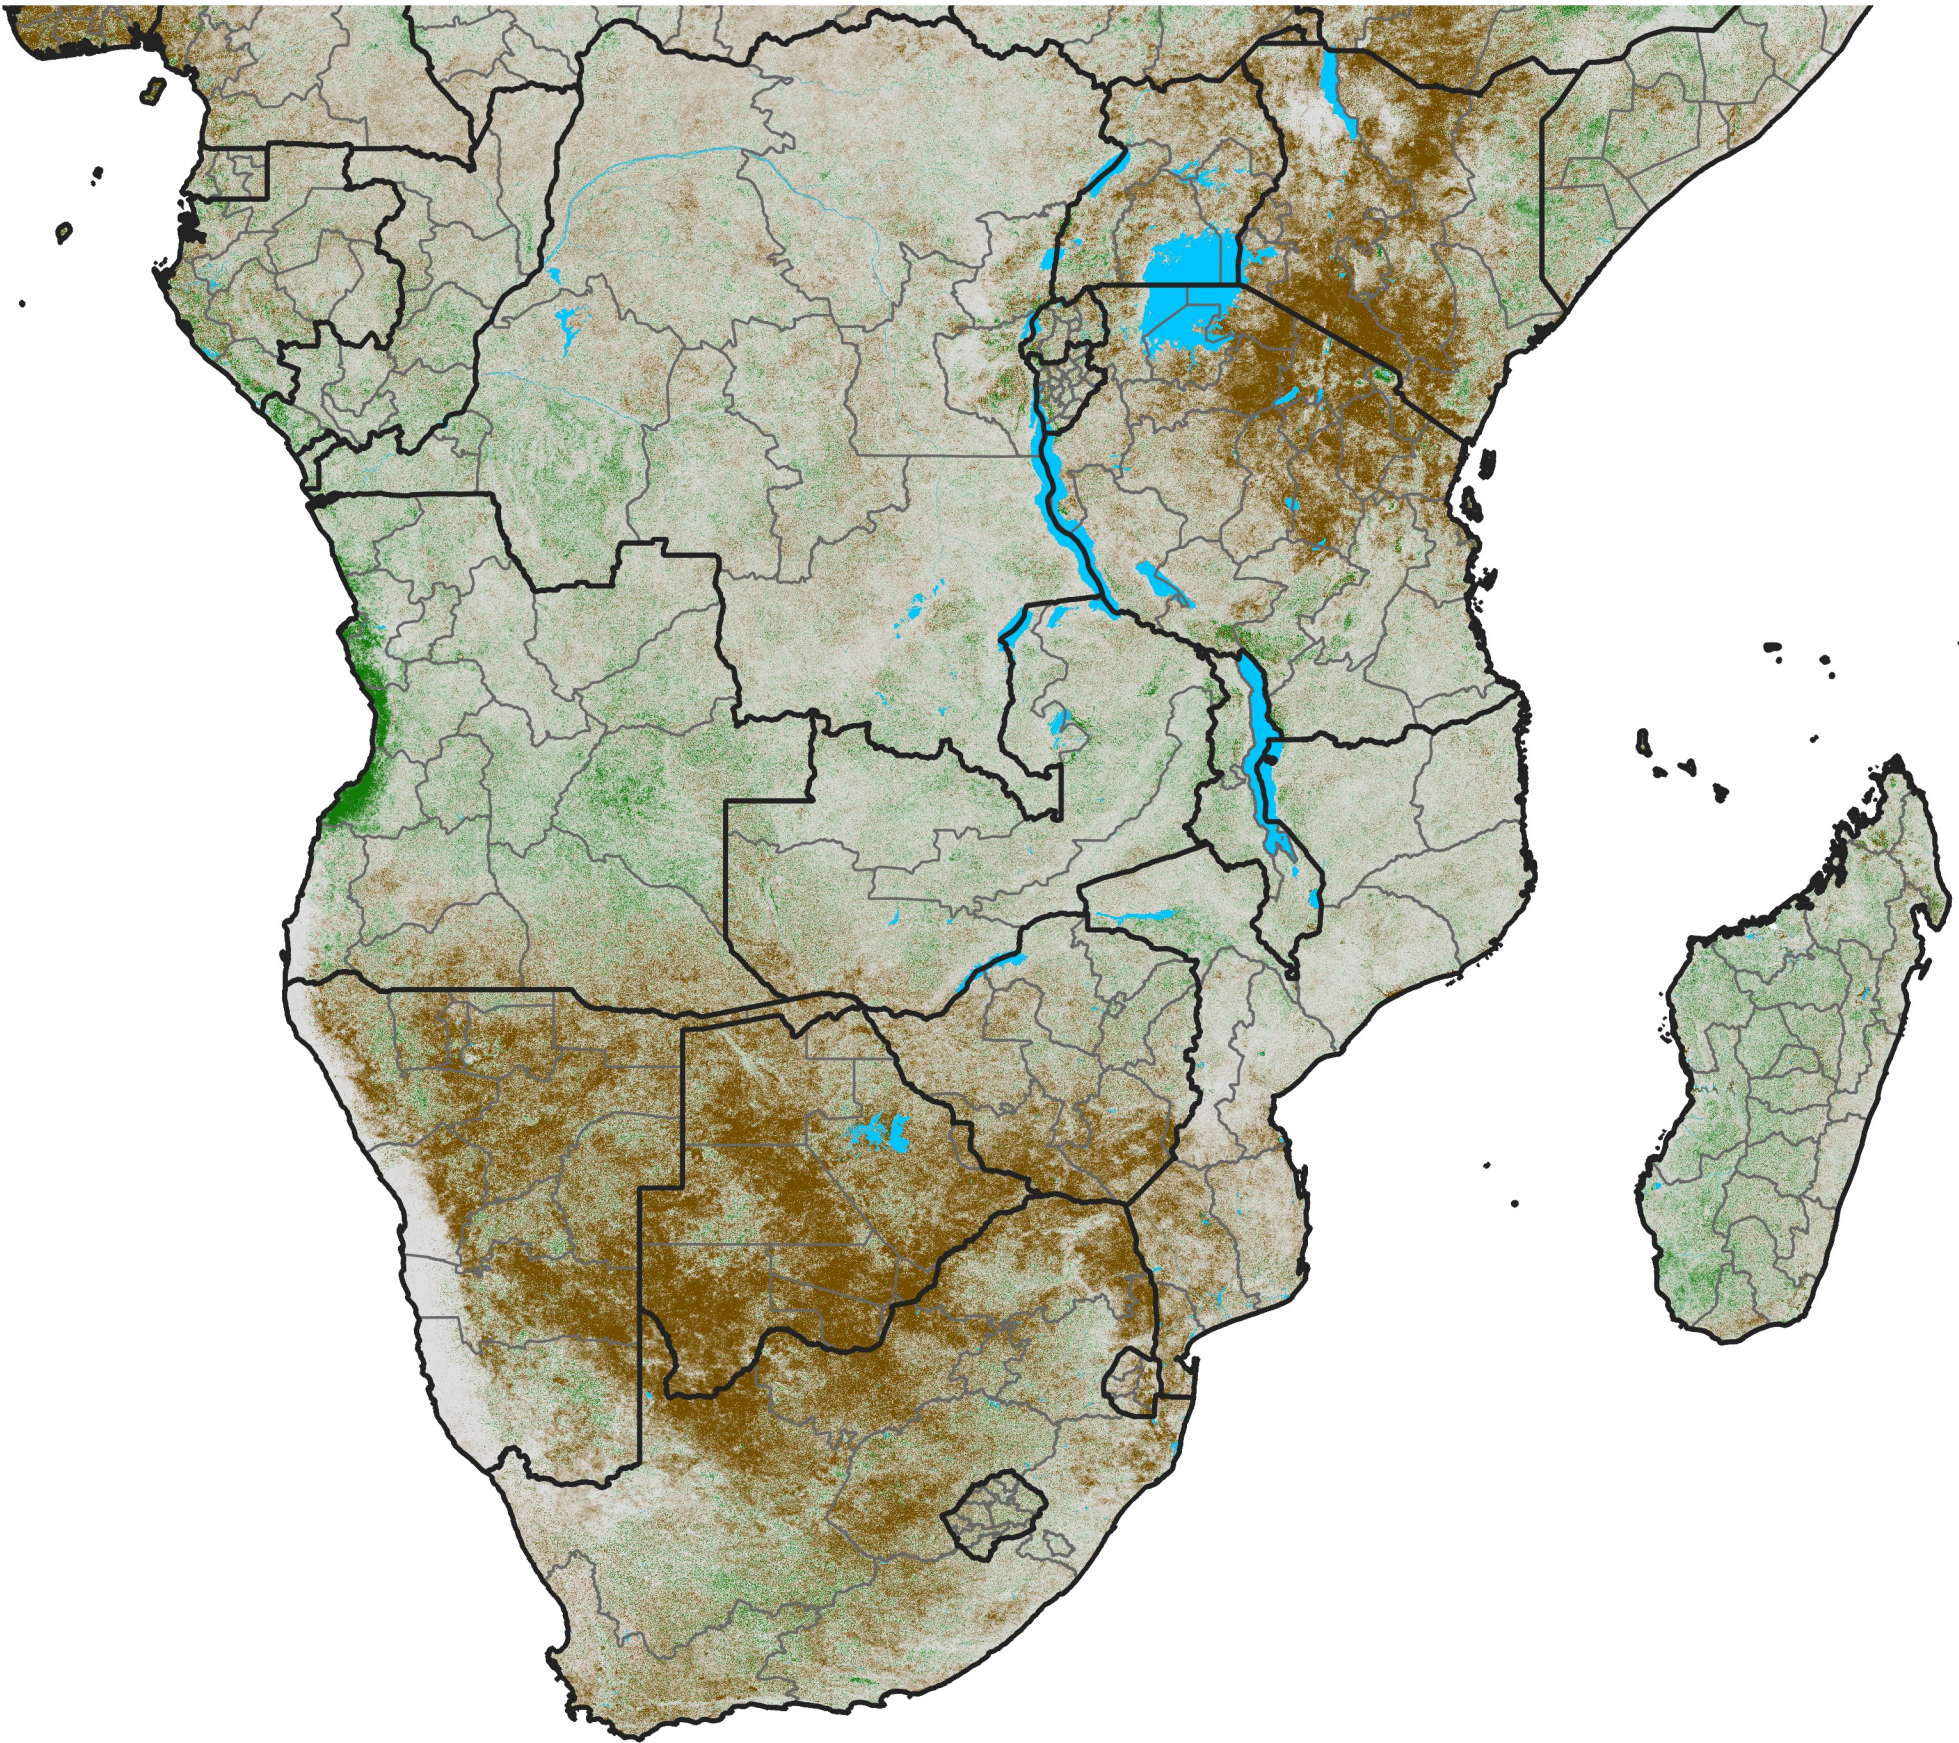

Southern Africa

NDVI Difference

2015 minus 2014

Period 09 / March 21 - 31, 2015

NDVI Difference

< -0.3 -0.2 -0.1 -0.05 0.05 0.1 0.2 >0.3

Negative

No Difference