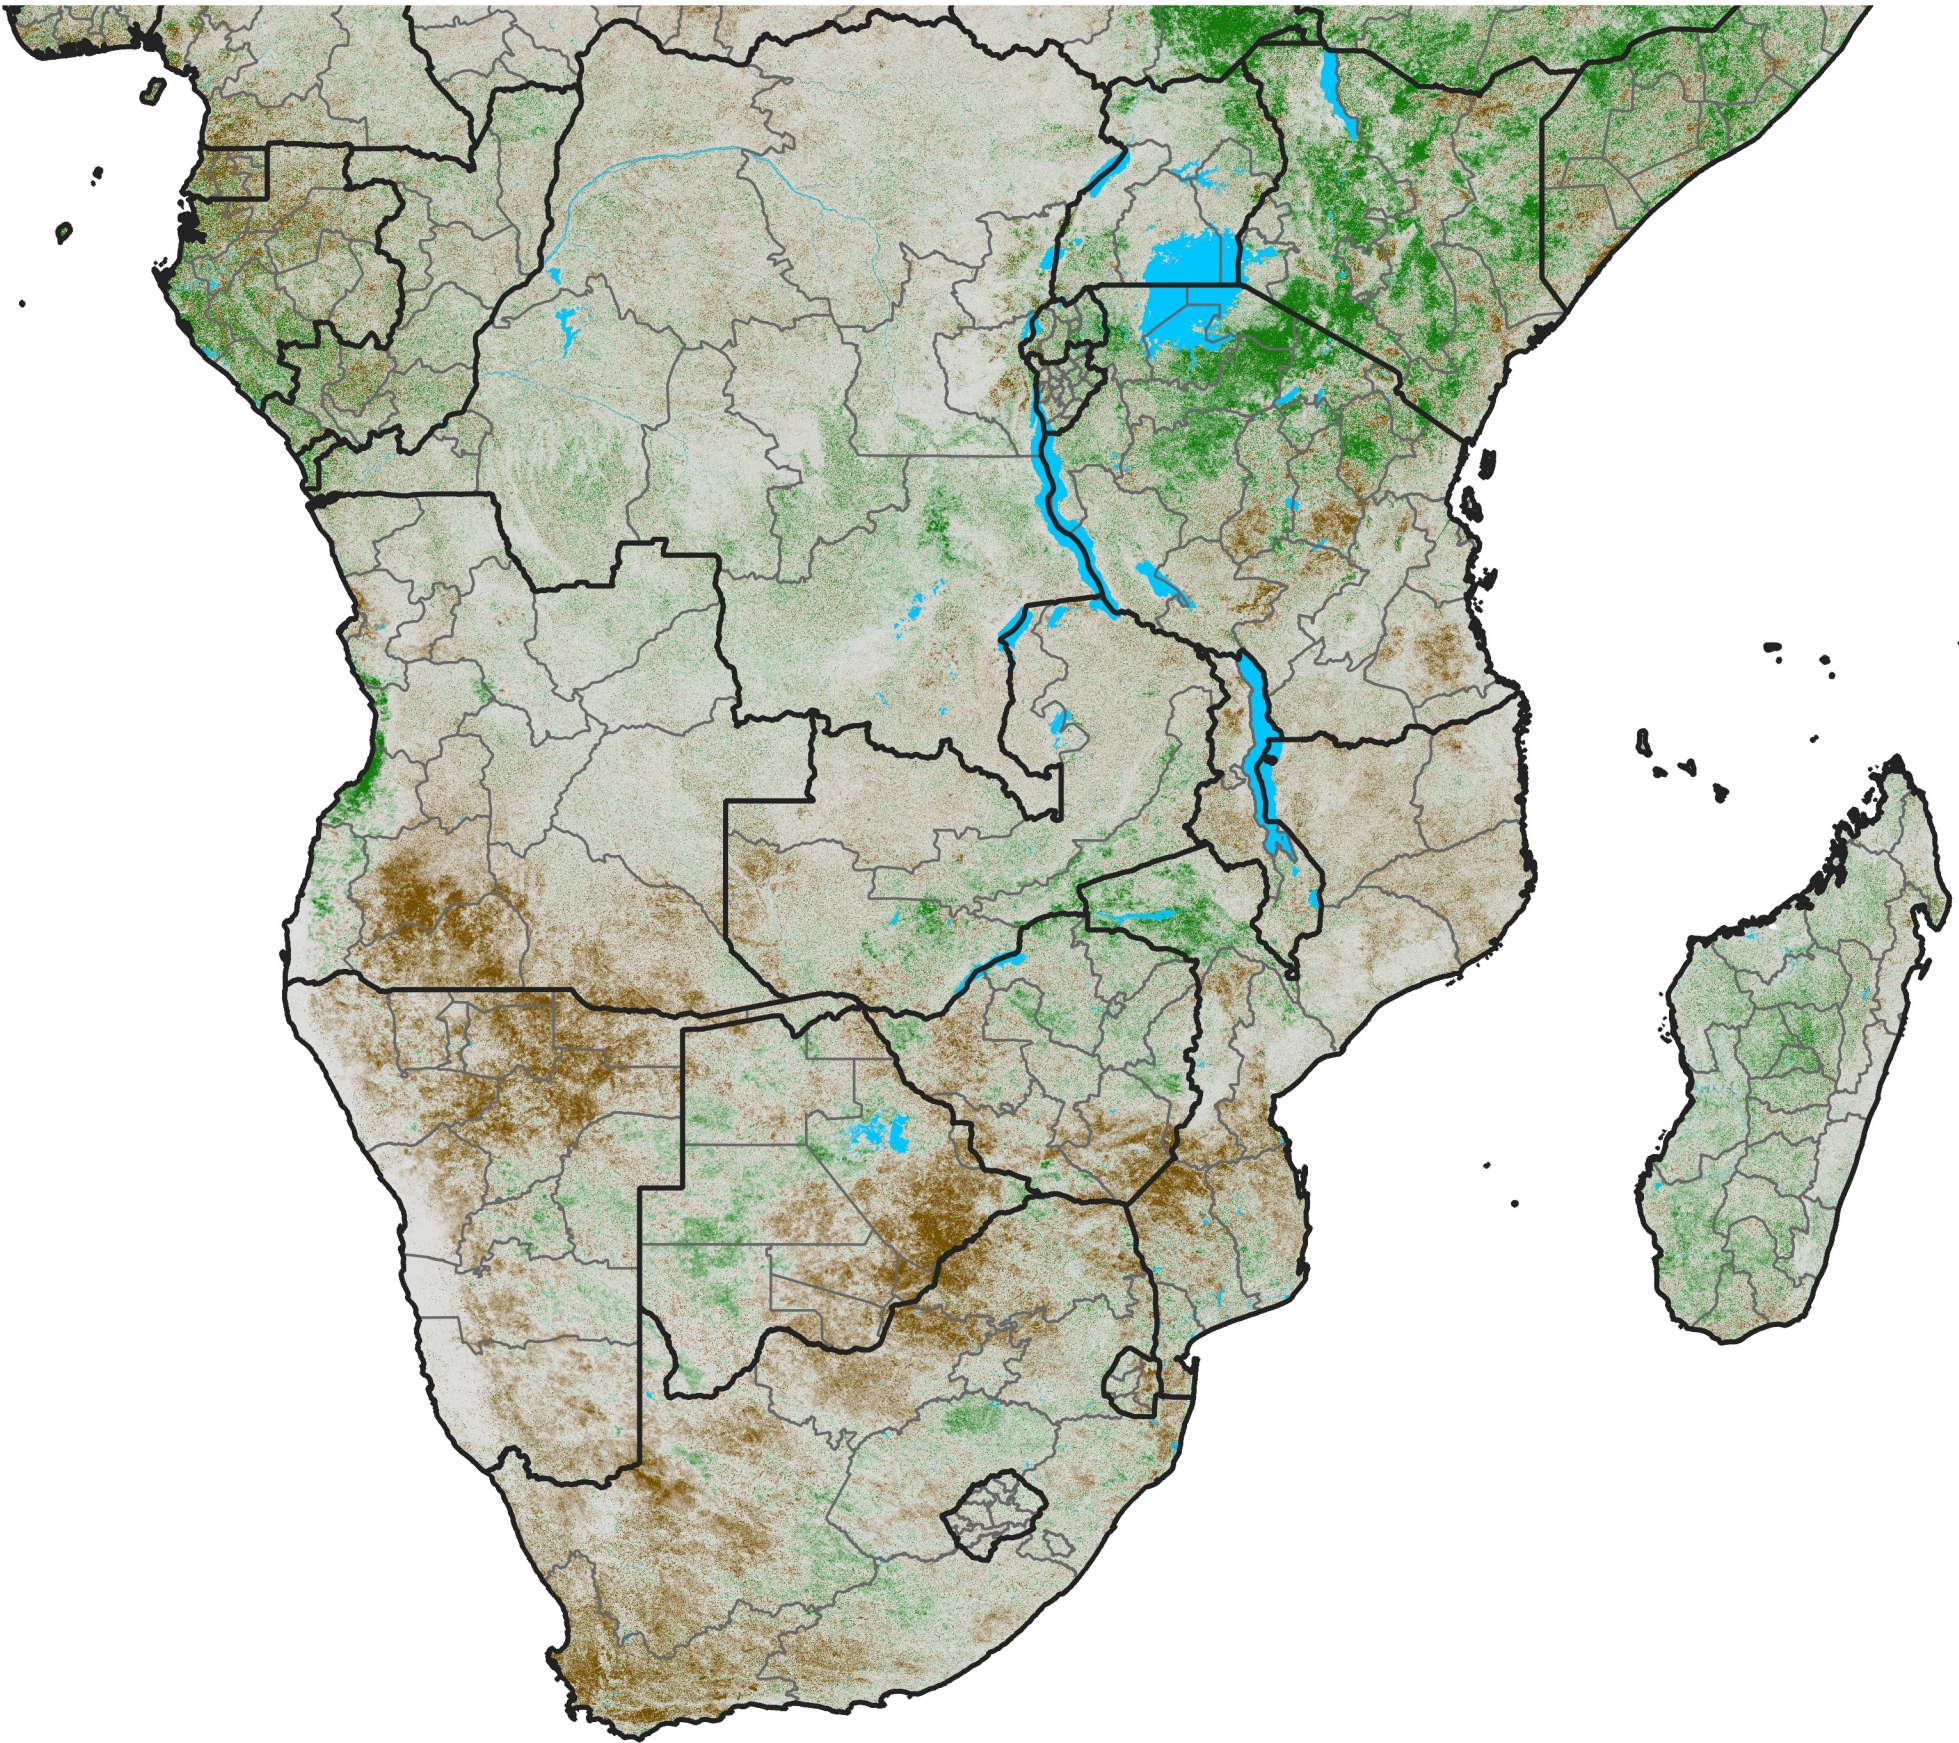

Southern Africa

NDVI Difference

2015 minus 2014

Period 15 / May 21 - 31, 2015

NDVI Difference

< -0.3 -0.2 -0.1 -0.05 0.05 0.1 0.2 > 0.3

Negative

No Difference