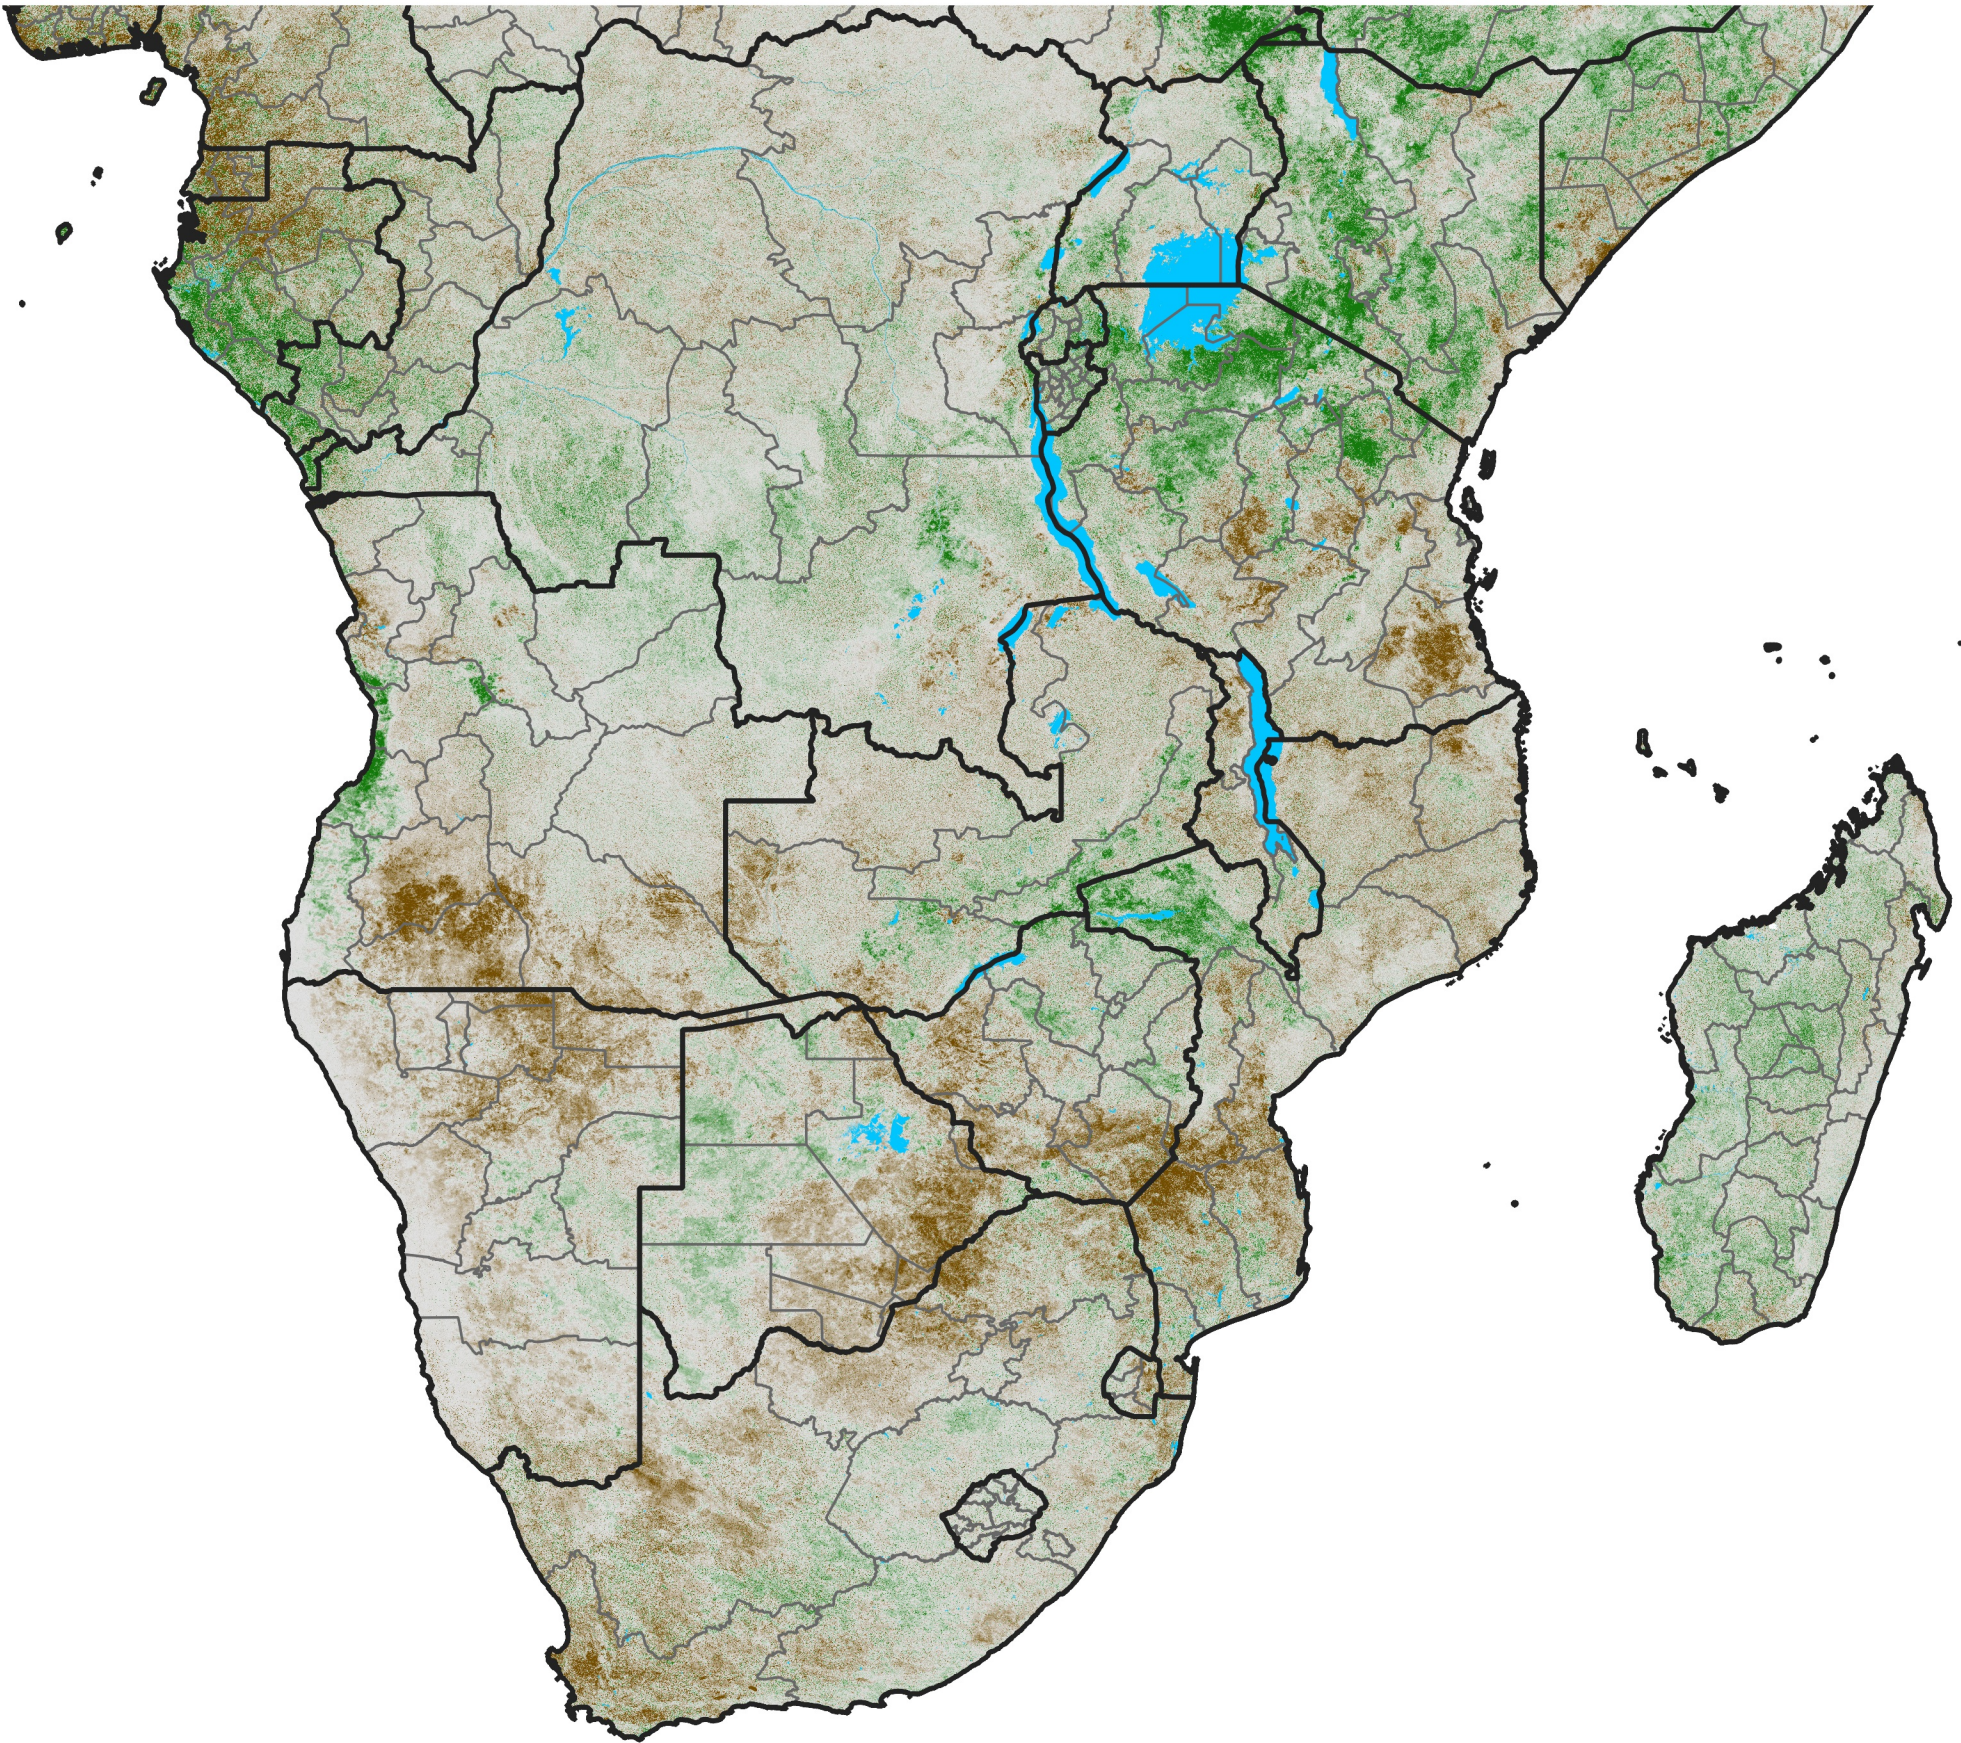

Southern Africa NDVI Difference

2015 minus 2014

Period 17 / June 11 - 20, 2015

NDVI Difference

< -0.3 -0.2 -0.1 -0.05 0.05 0.1 0.2 > 0.3

Negative

No Difference

Positive