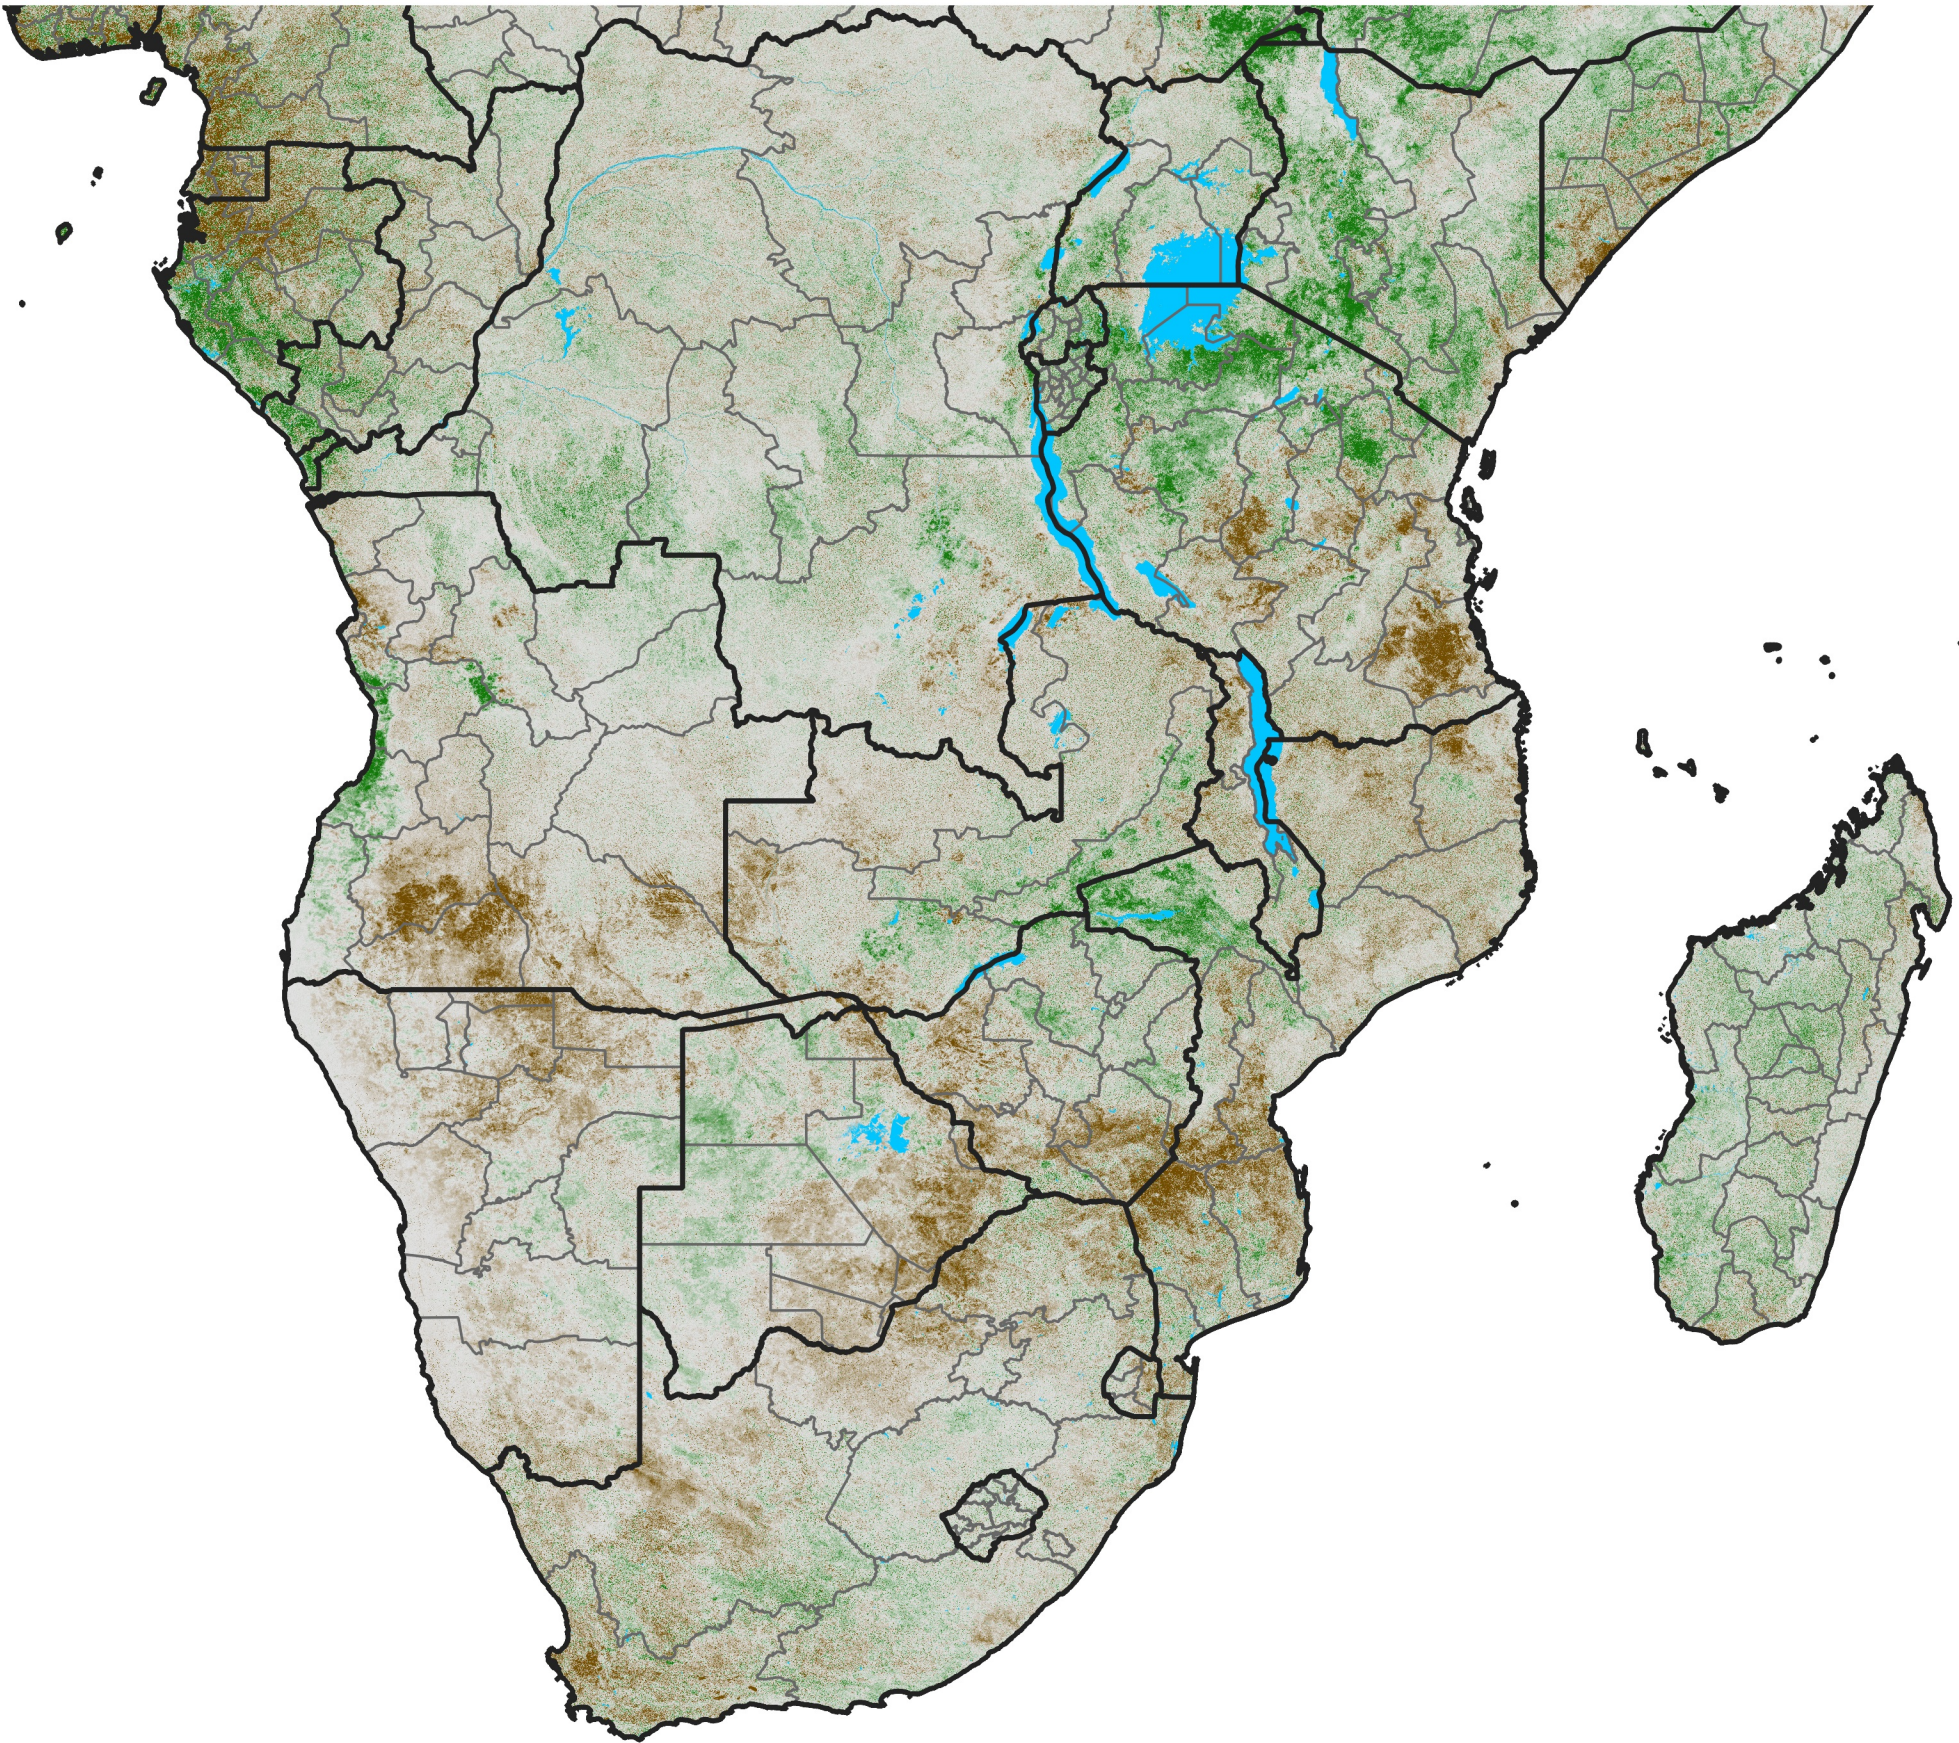

Southern Africa

NDVI Difference

2015 minus 2014

Period 18 / June 21 - 30, 2015

NDVI Difference

< -0.3 -0.2 -0.1 -0.05 0.05 0.1 0.2 >0.3

Negative

No Difference