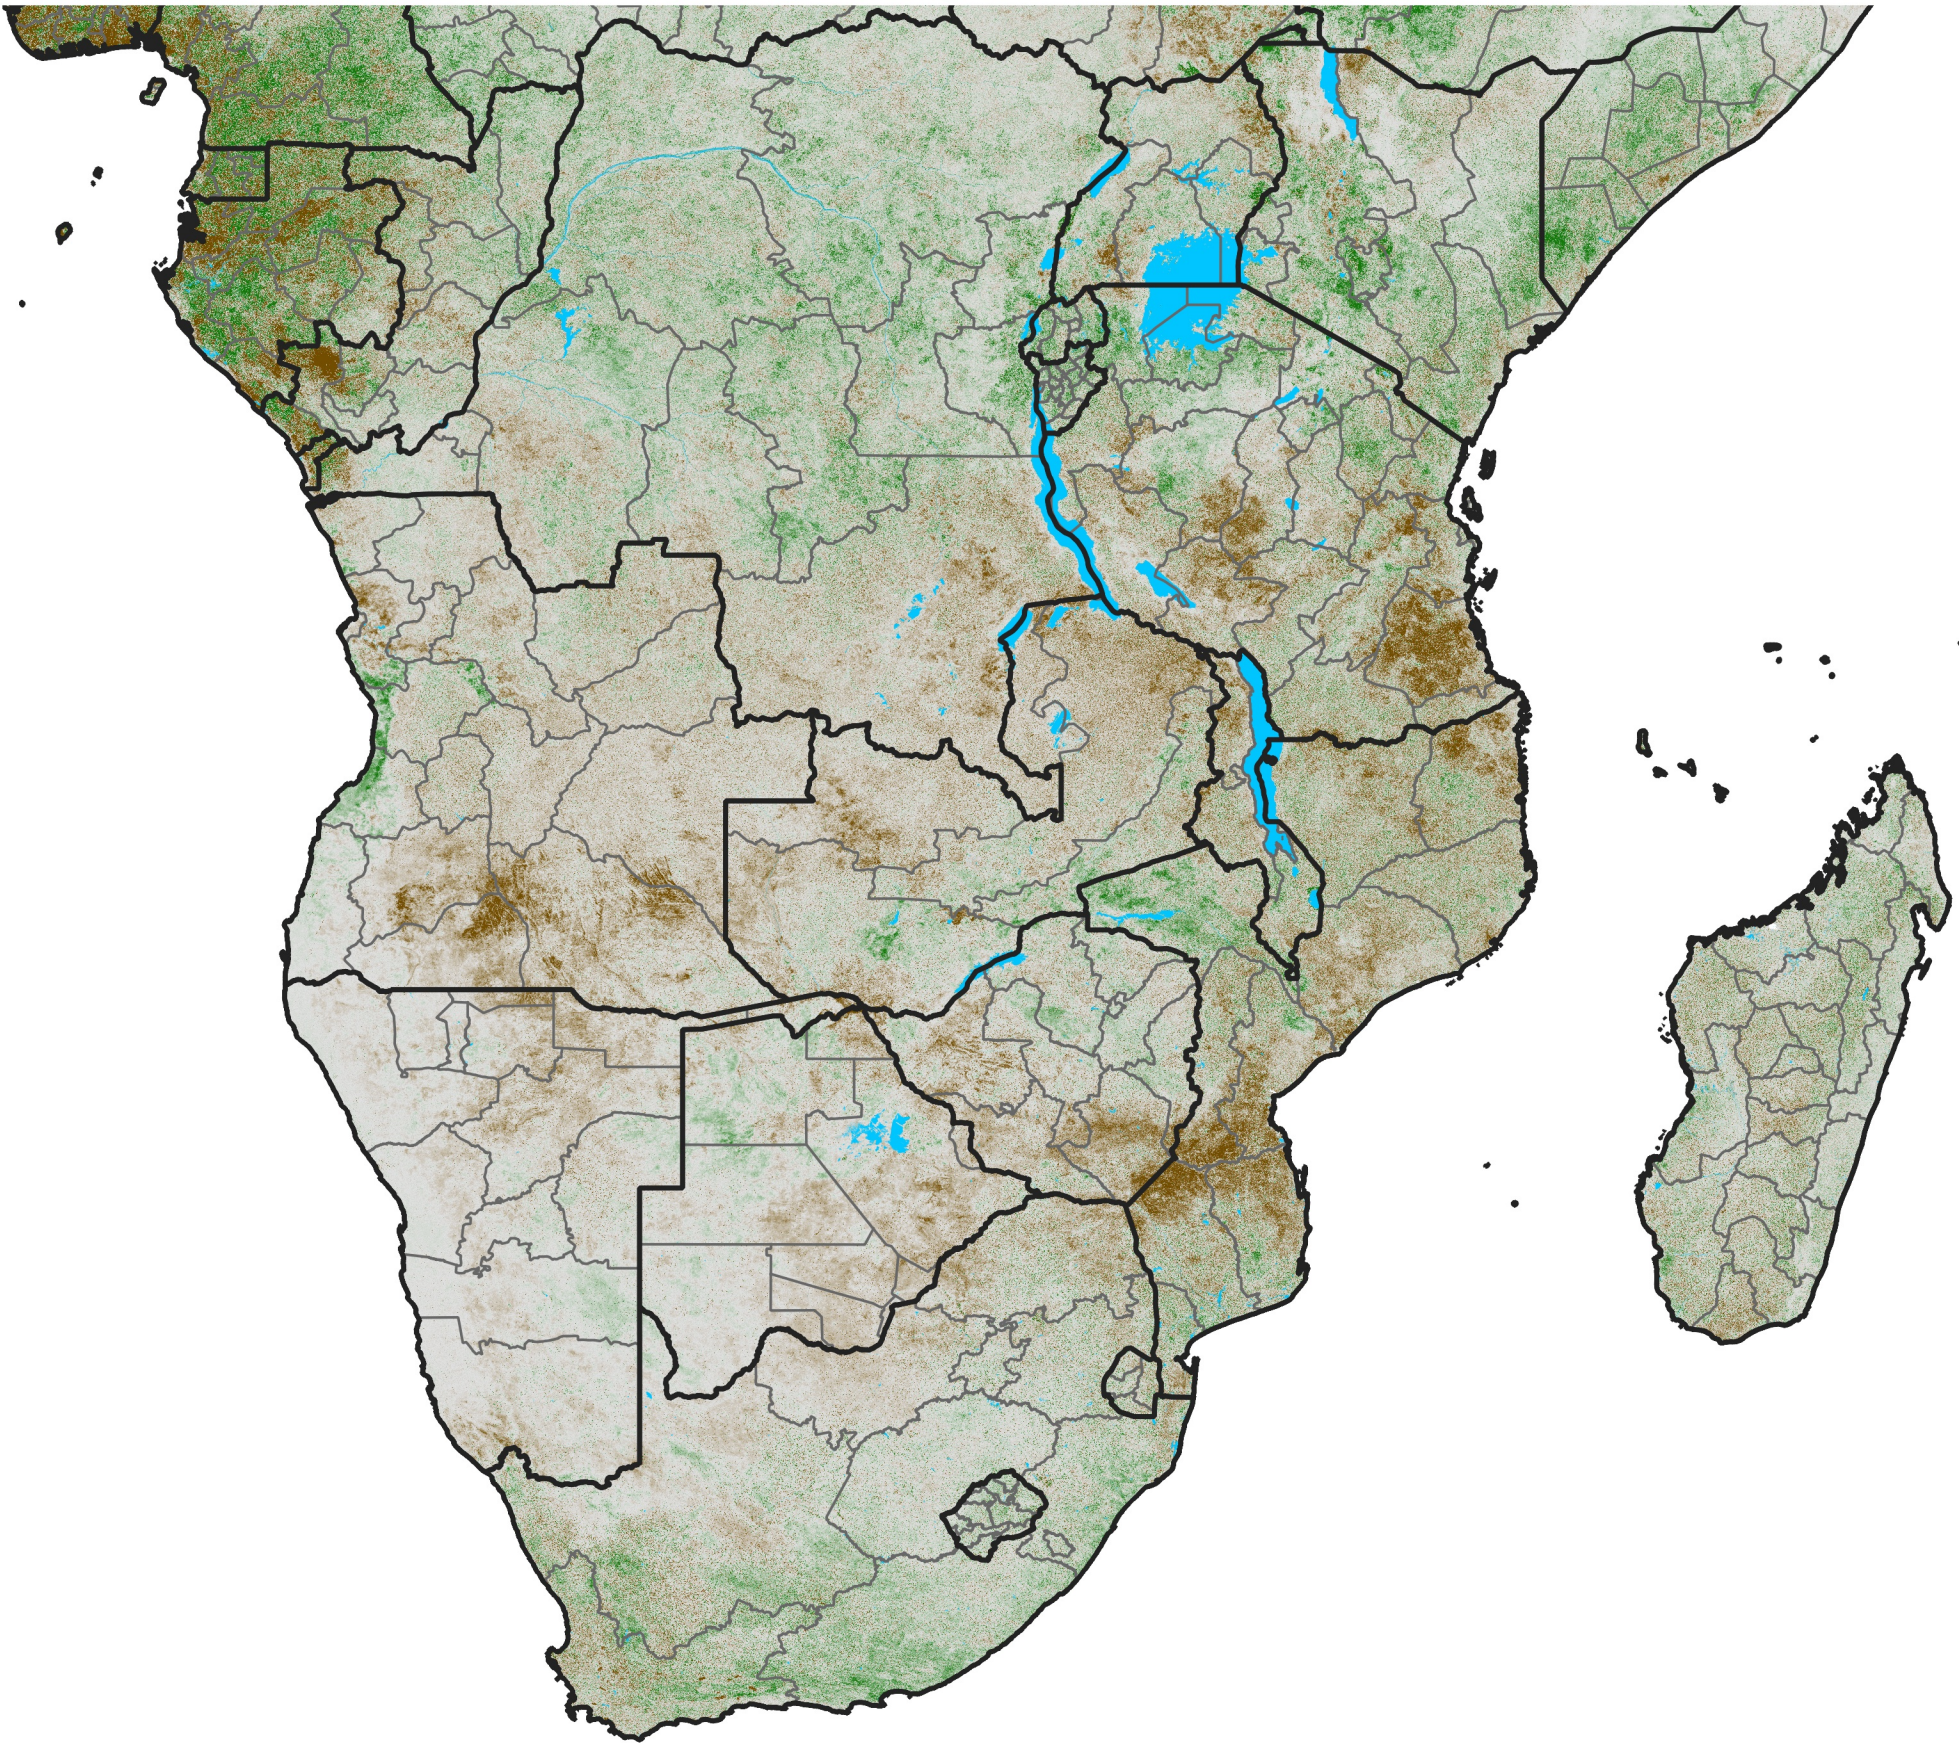

# Southern Africa

## NDVI Difference

2015 minus 2014

Period 22 / August 01 - 10, 2015

### NDVI Difference

<math>< -0.3</math>   -0.2   -0.1   -0.05   0.05   0.1   0.2   <math>> 0.3</math>

Negative

No Difference

Positive