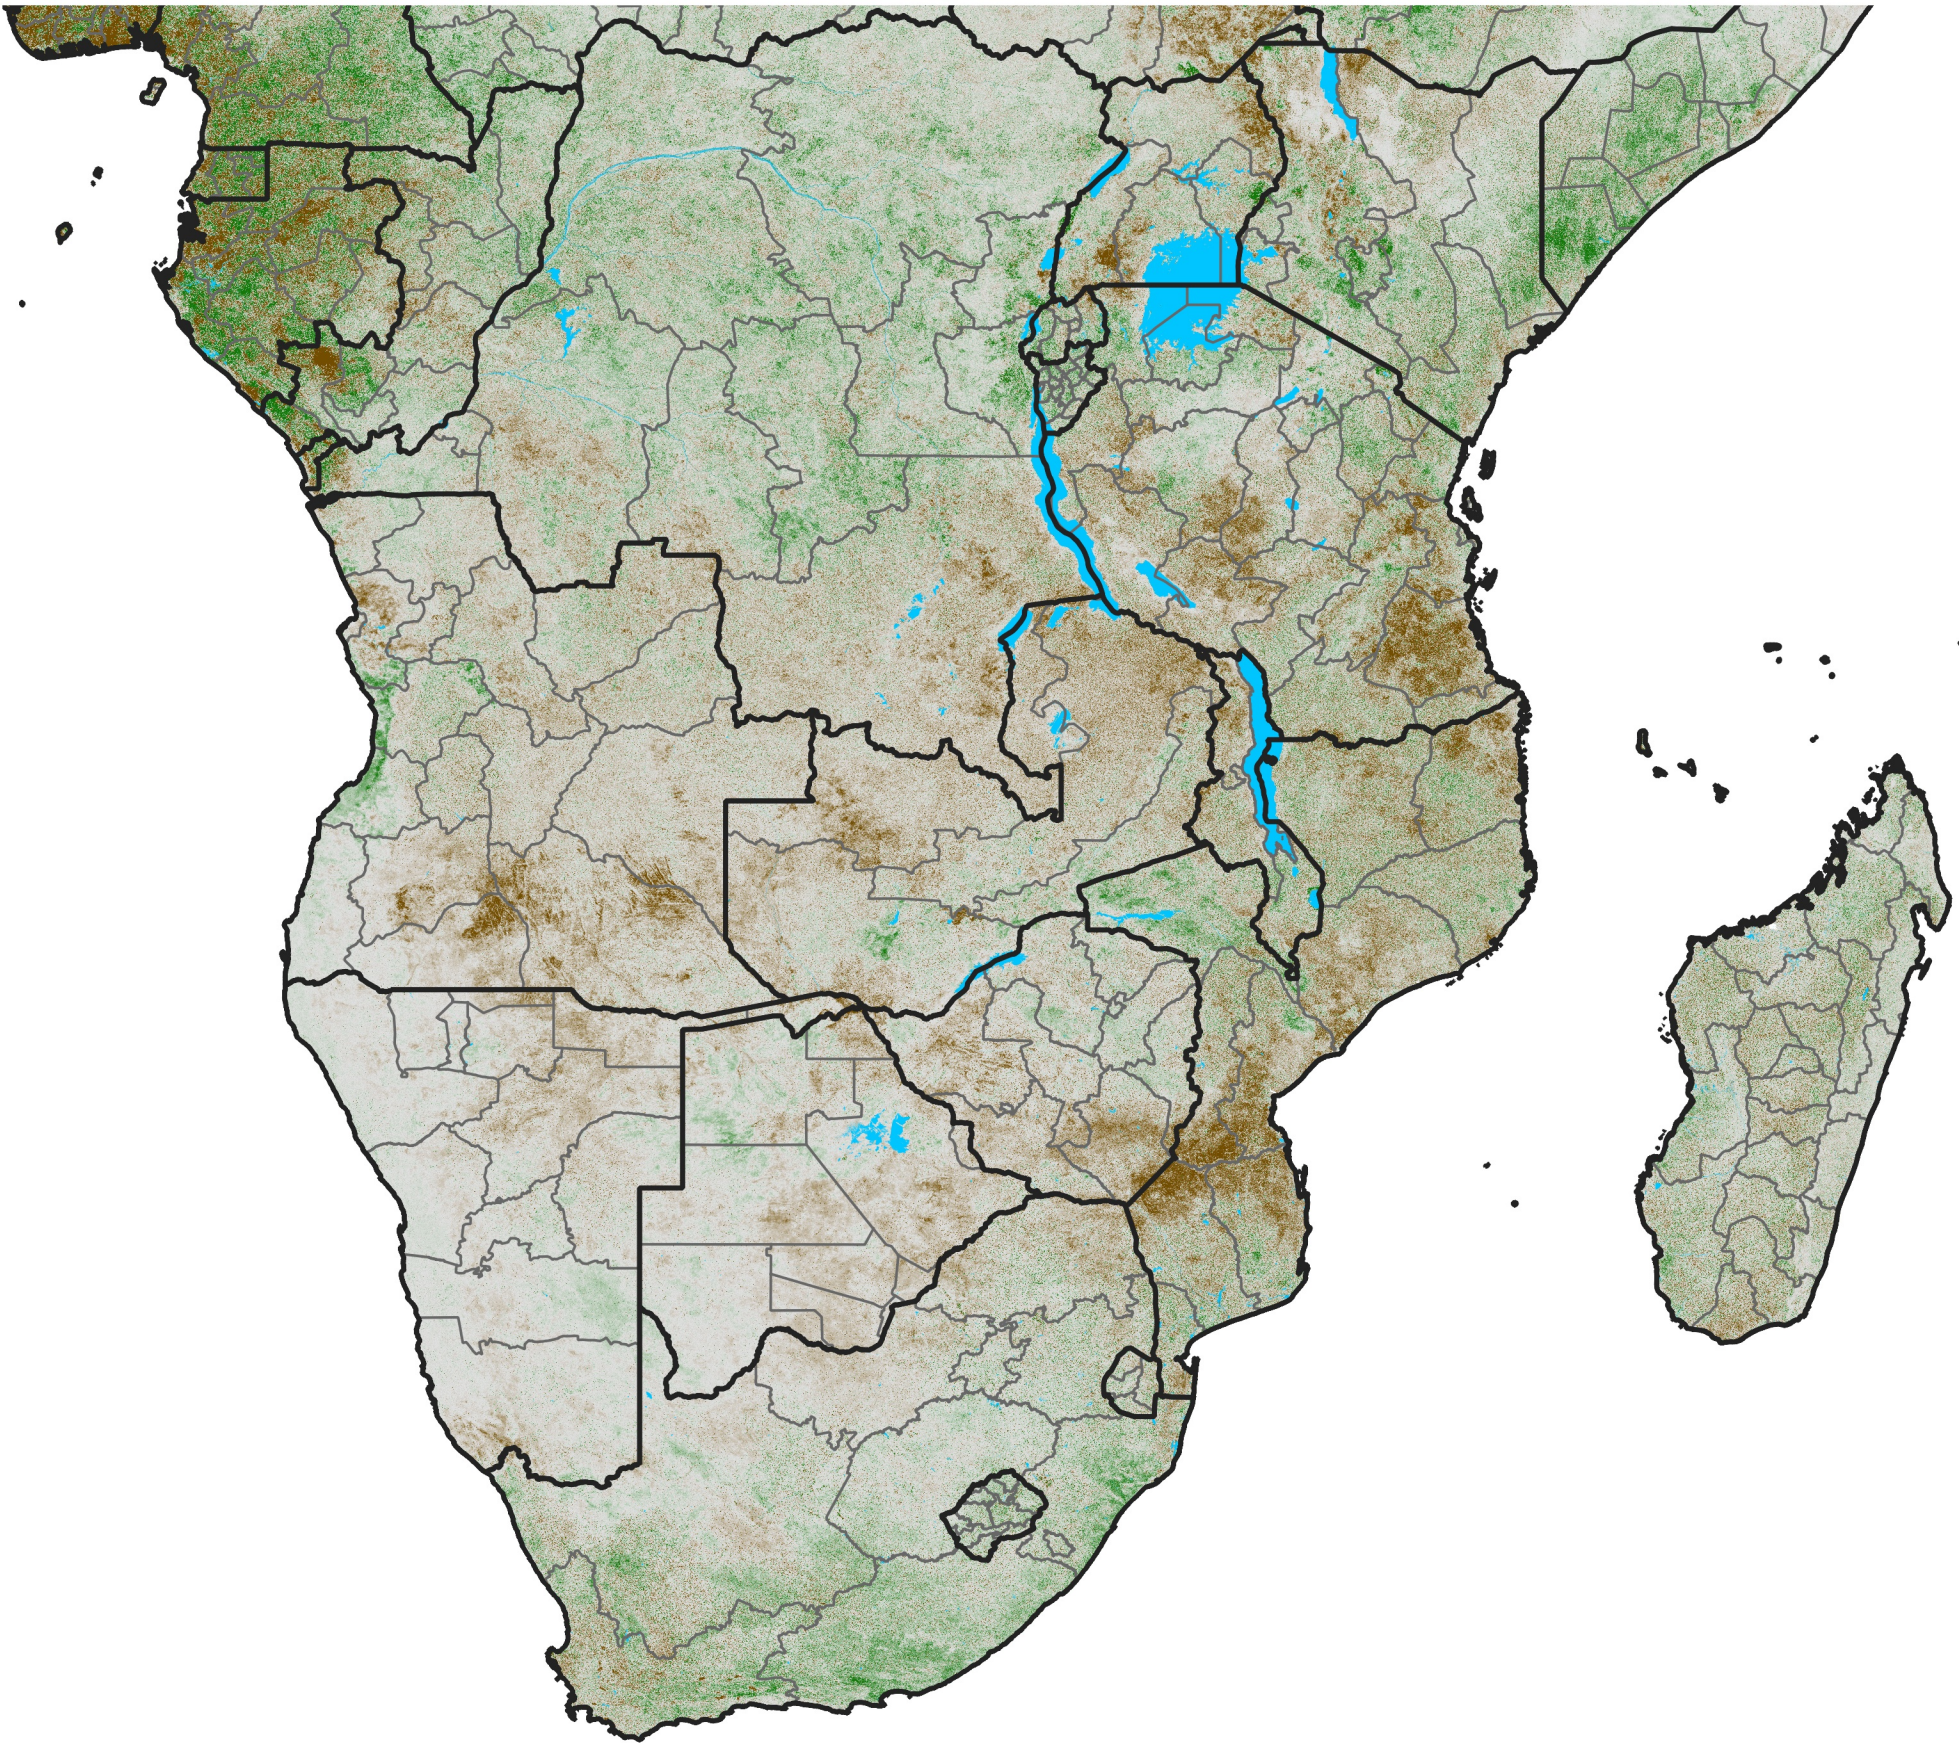

Southern Africa

NDVI Difference

2015 minus 2014

Period 23 / August 11 - 20, 2015

NDVI Difference

< -0.3 -0.2 -0.1 -0.05 0.05 0.1 0.2 >0.3

Negative

No Difference