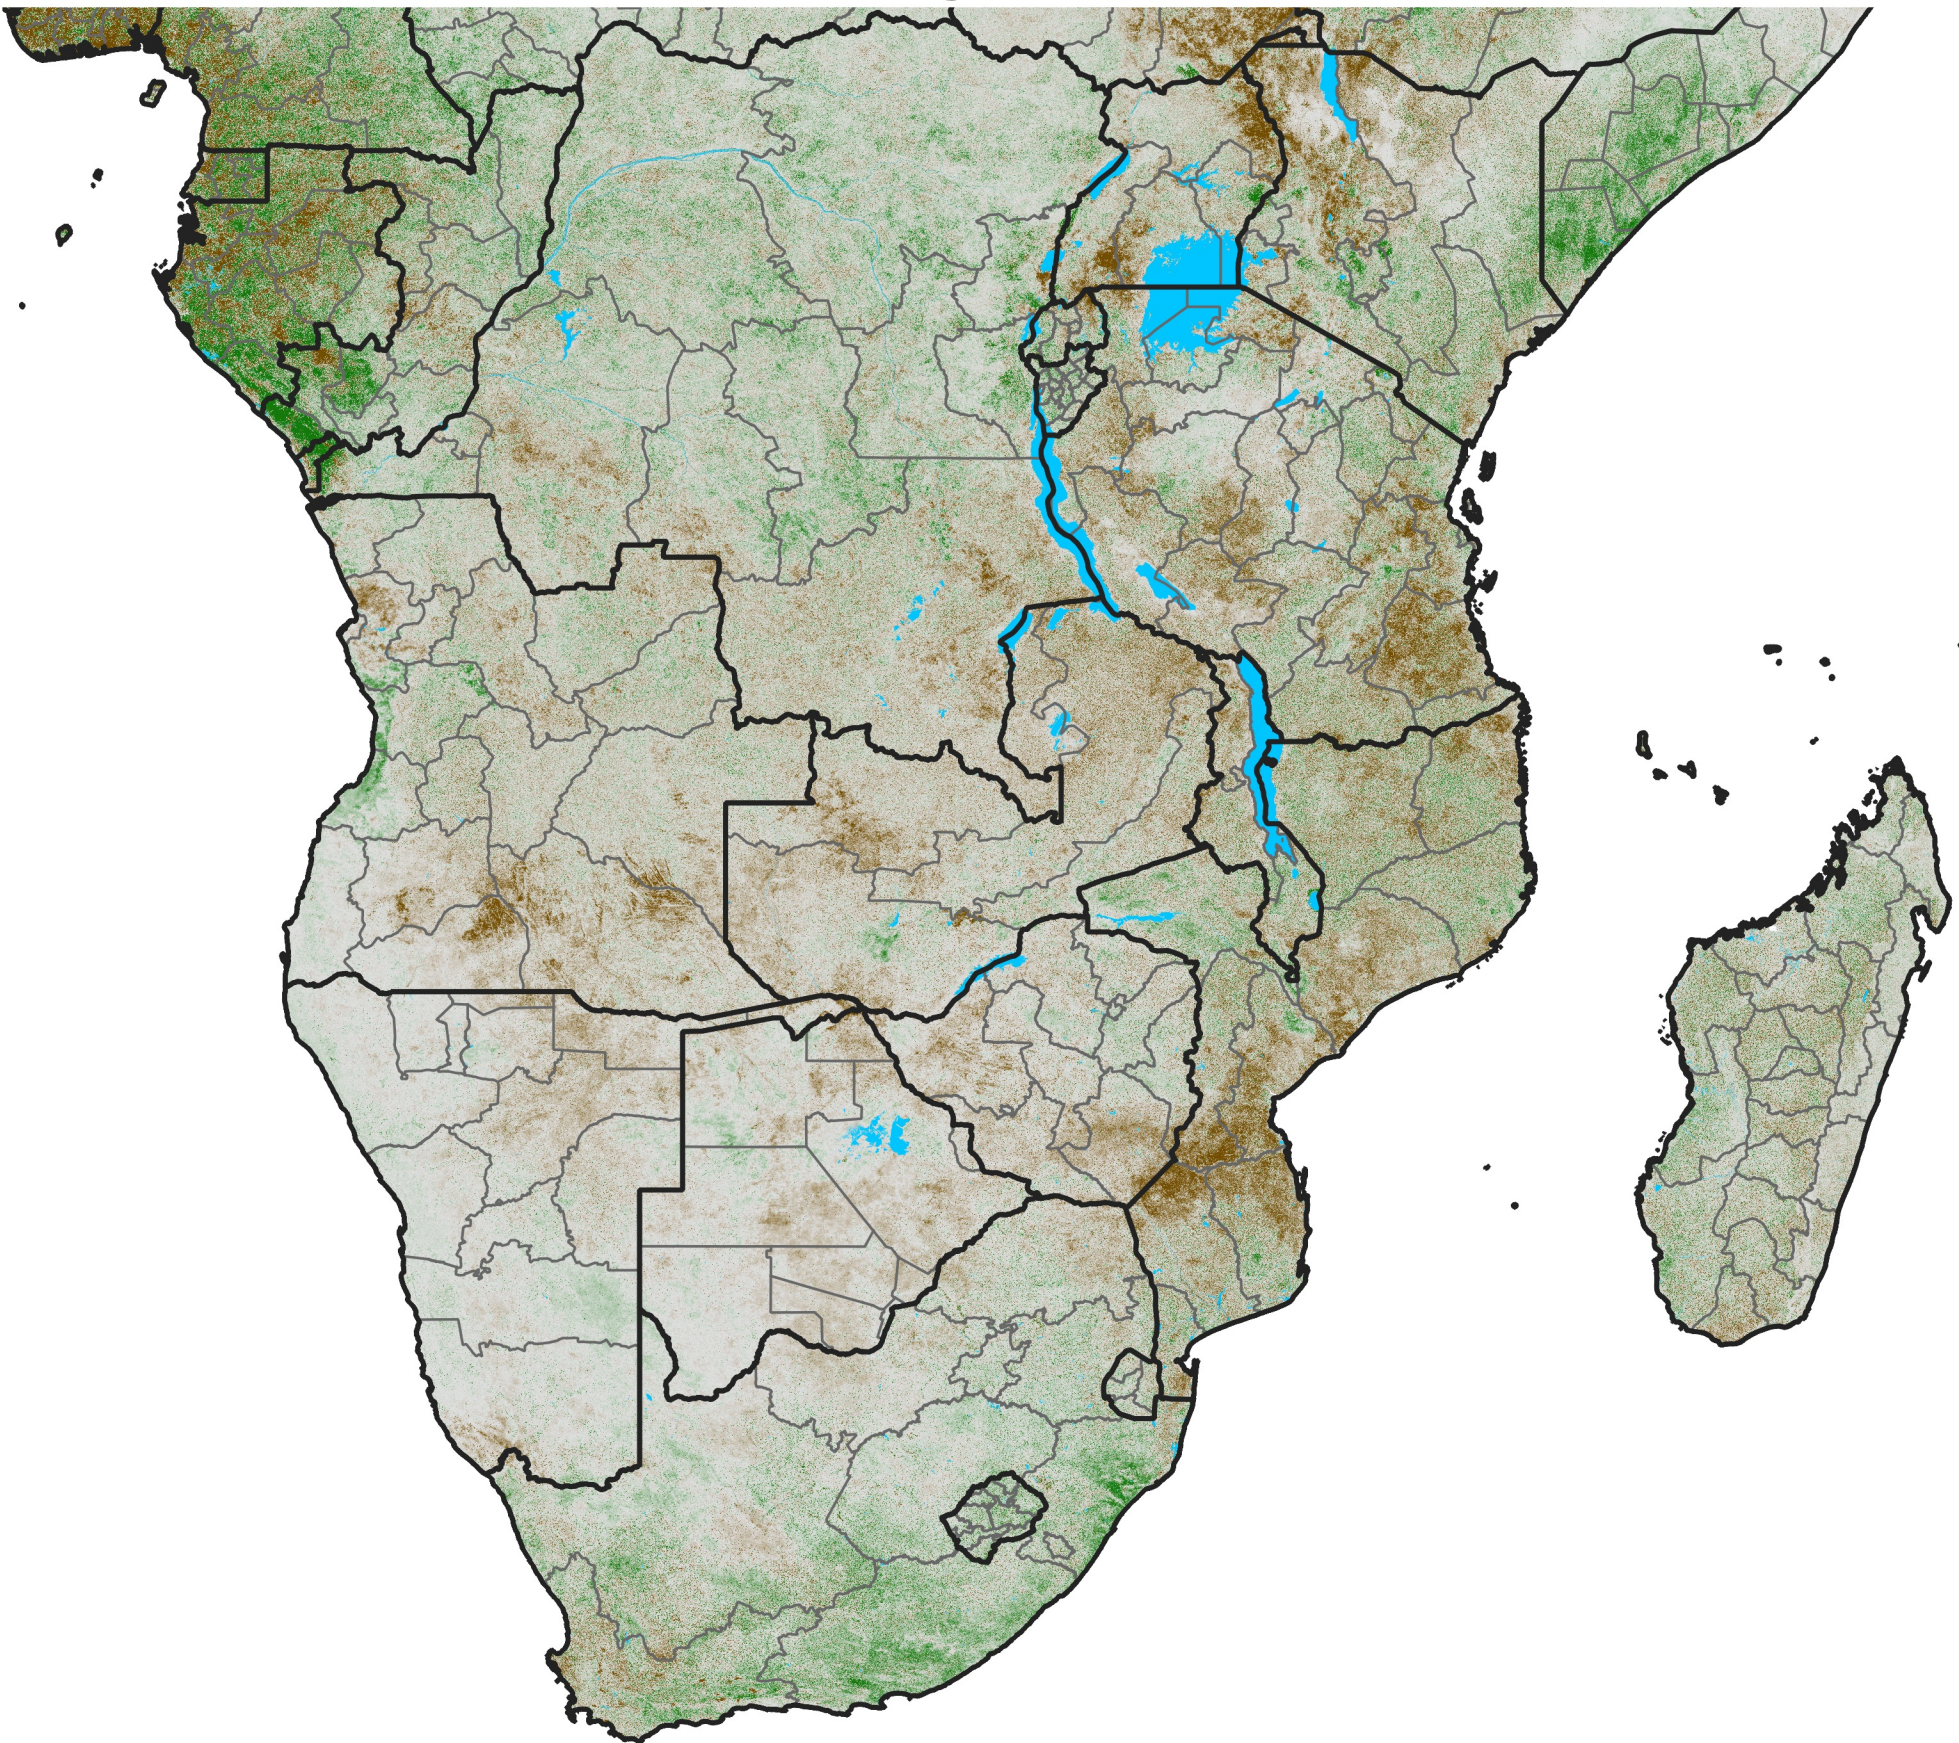

Southern Africa

NDVI Difference

2015 minus 2014

Period 24 / August 21 - 31, 2015

NDVI Difference

< -0.3 -0.2 -0.1 -0.05 0.05 0.1 0.2 >0.3

Negative

No Difference