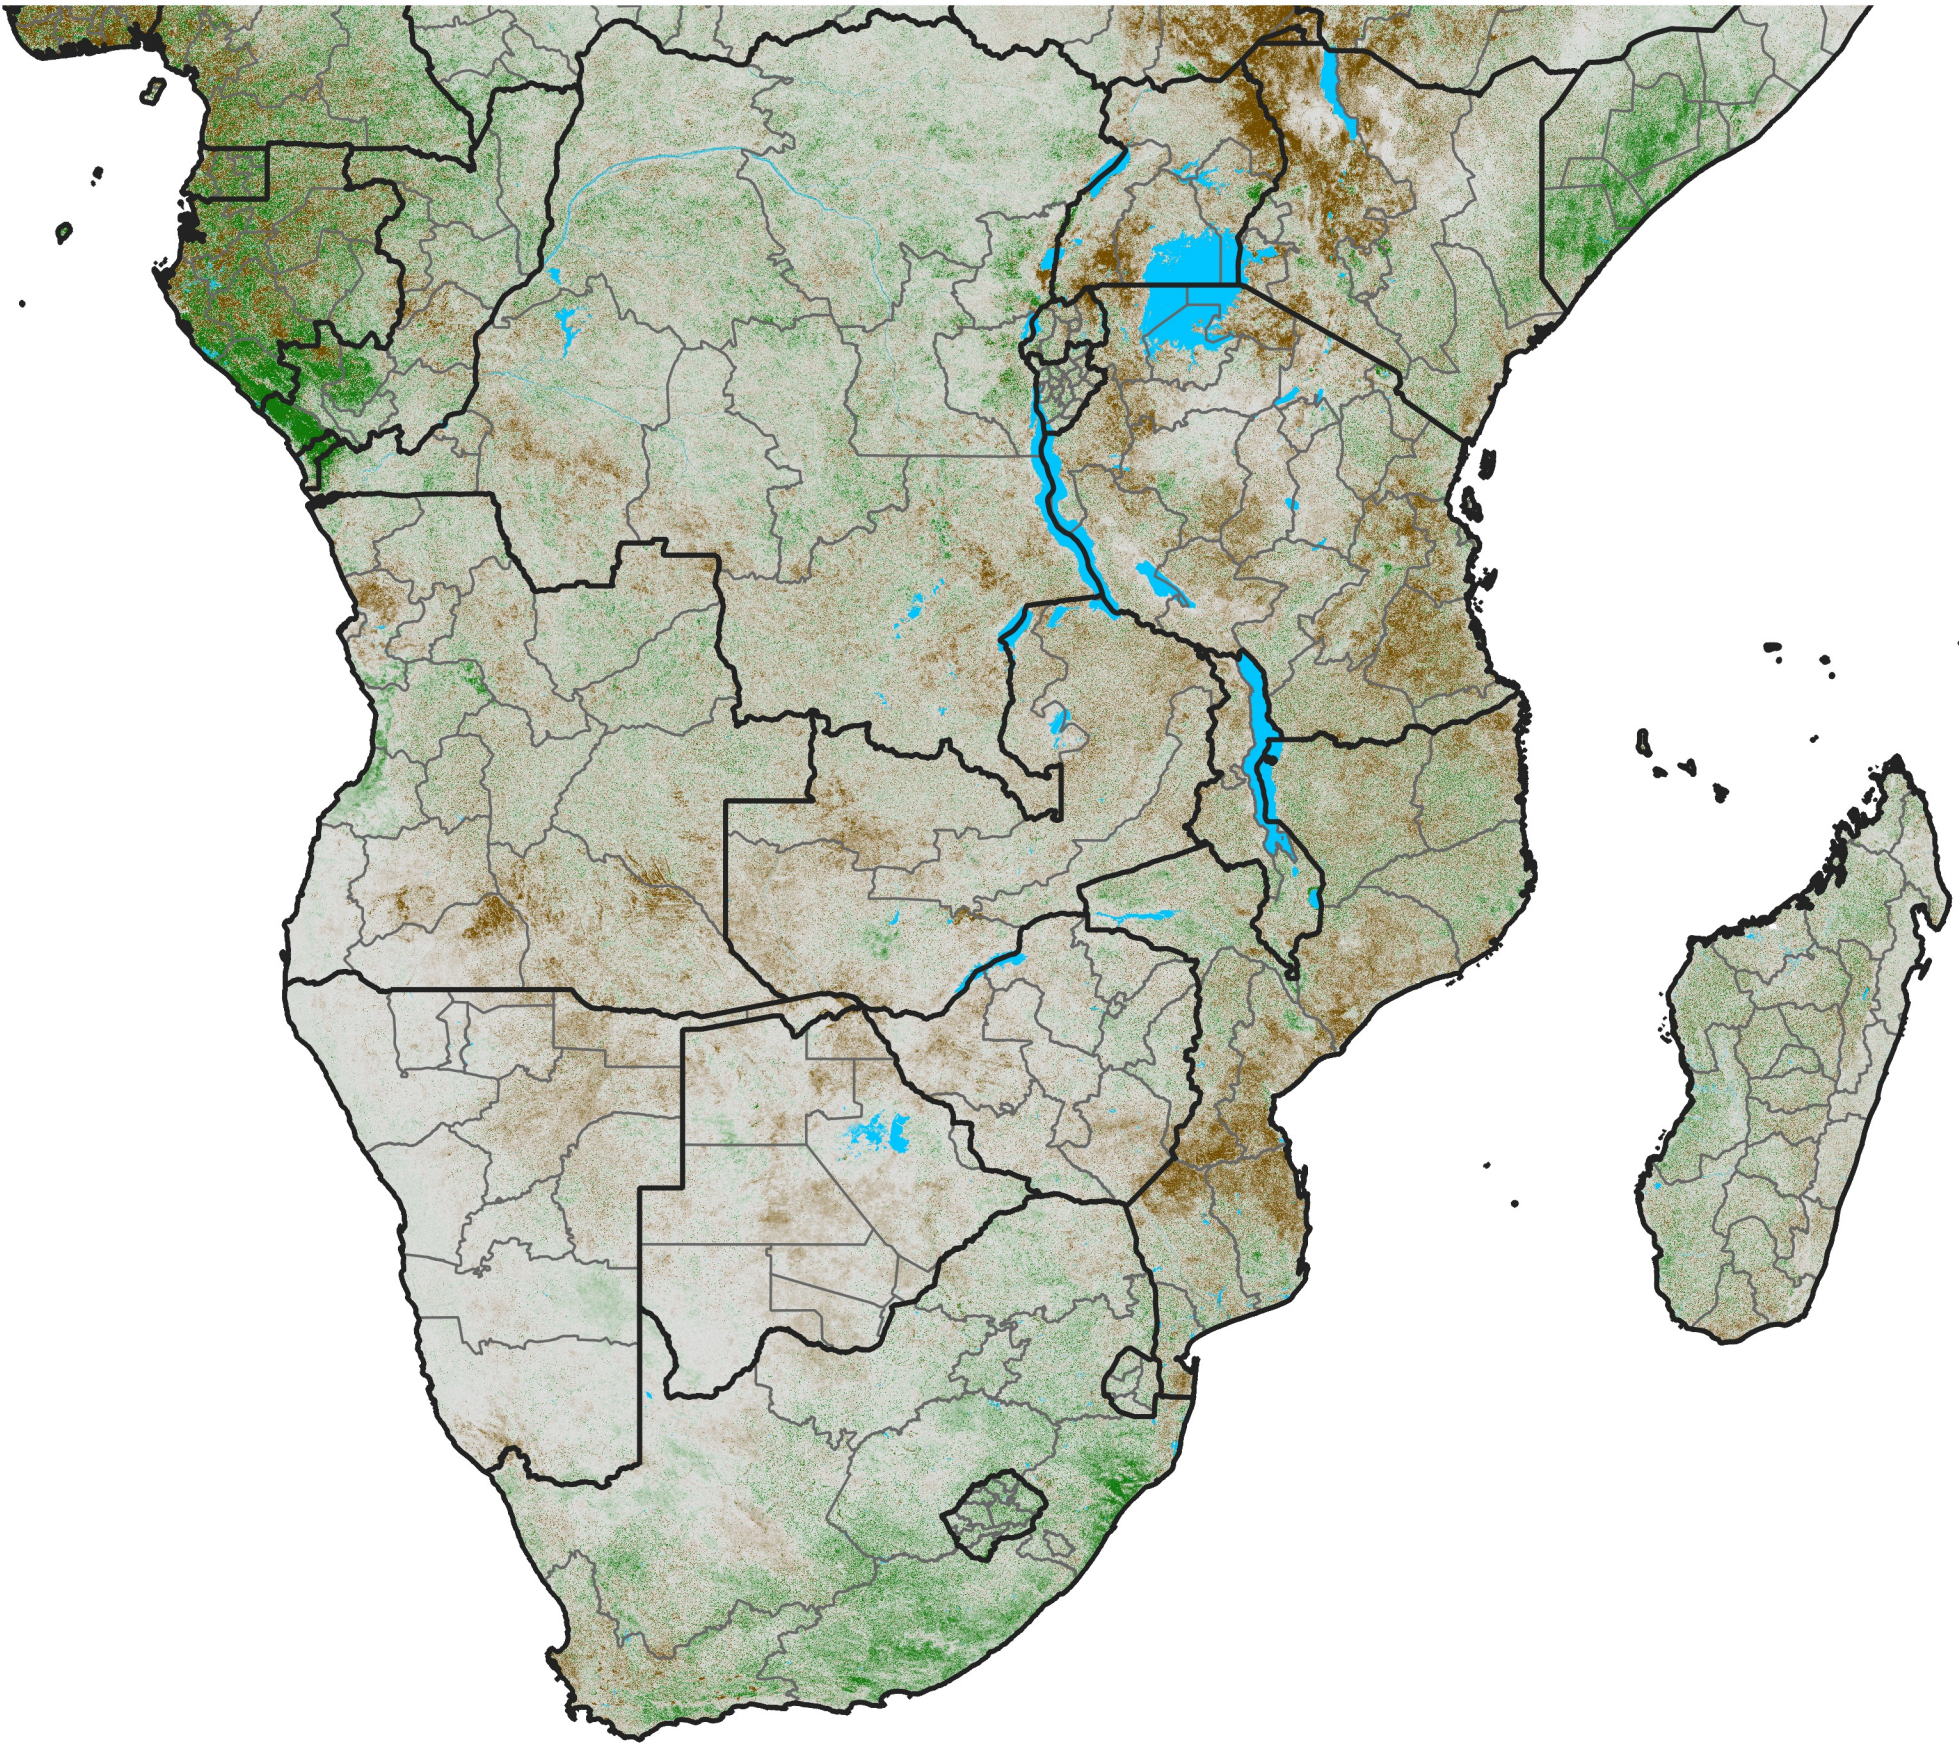

Southern Africa

NDVI Difference

2015 minus 2014

Period 25 / September 01 - 10, 2015

NDVI Difference

< -0.3 -0.2 -0.1 -0.05 0.05 0.1 0.2 >0.3

Negative

No Difference