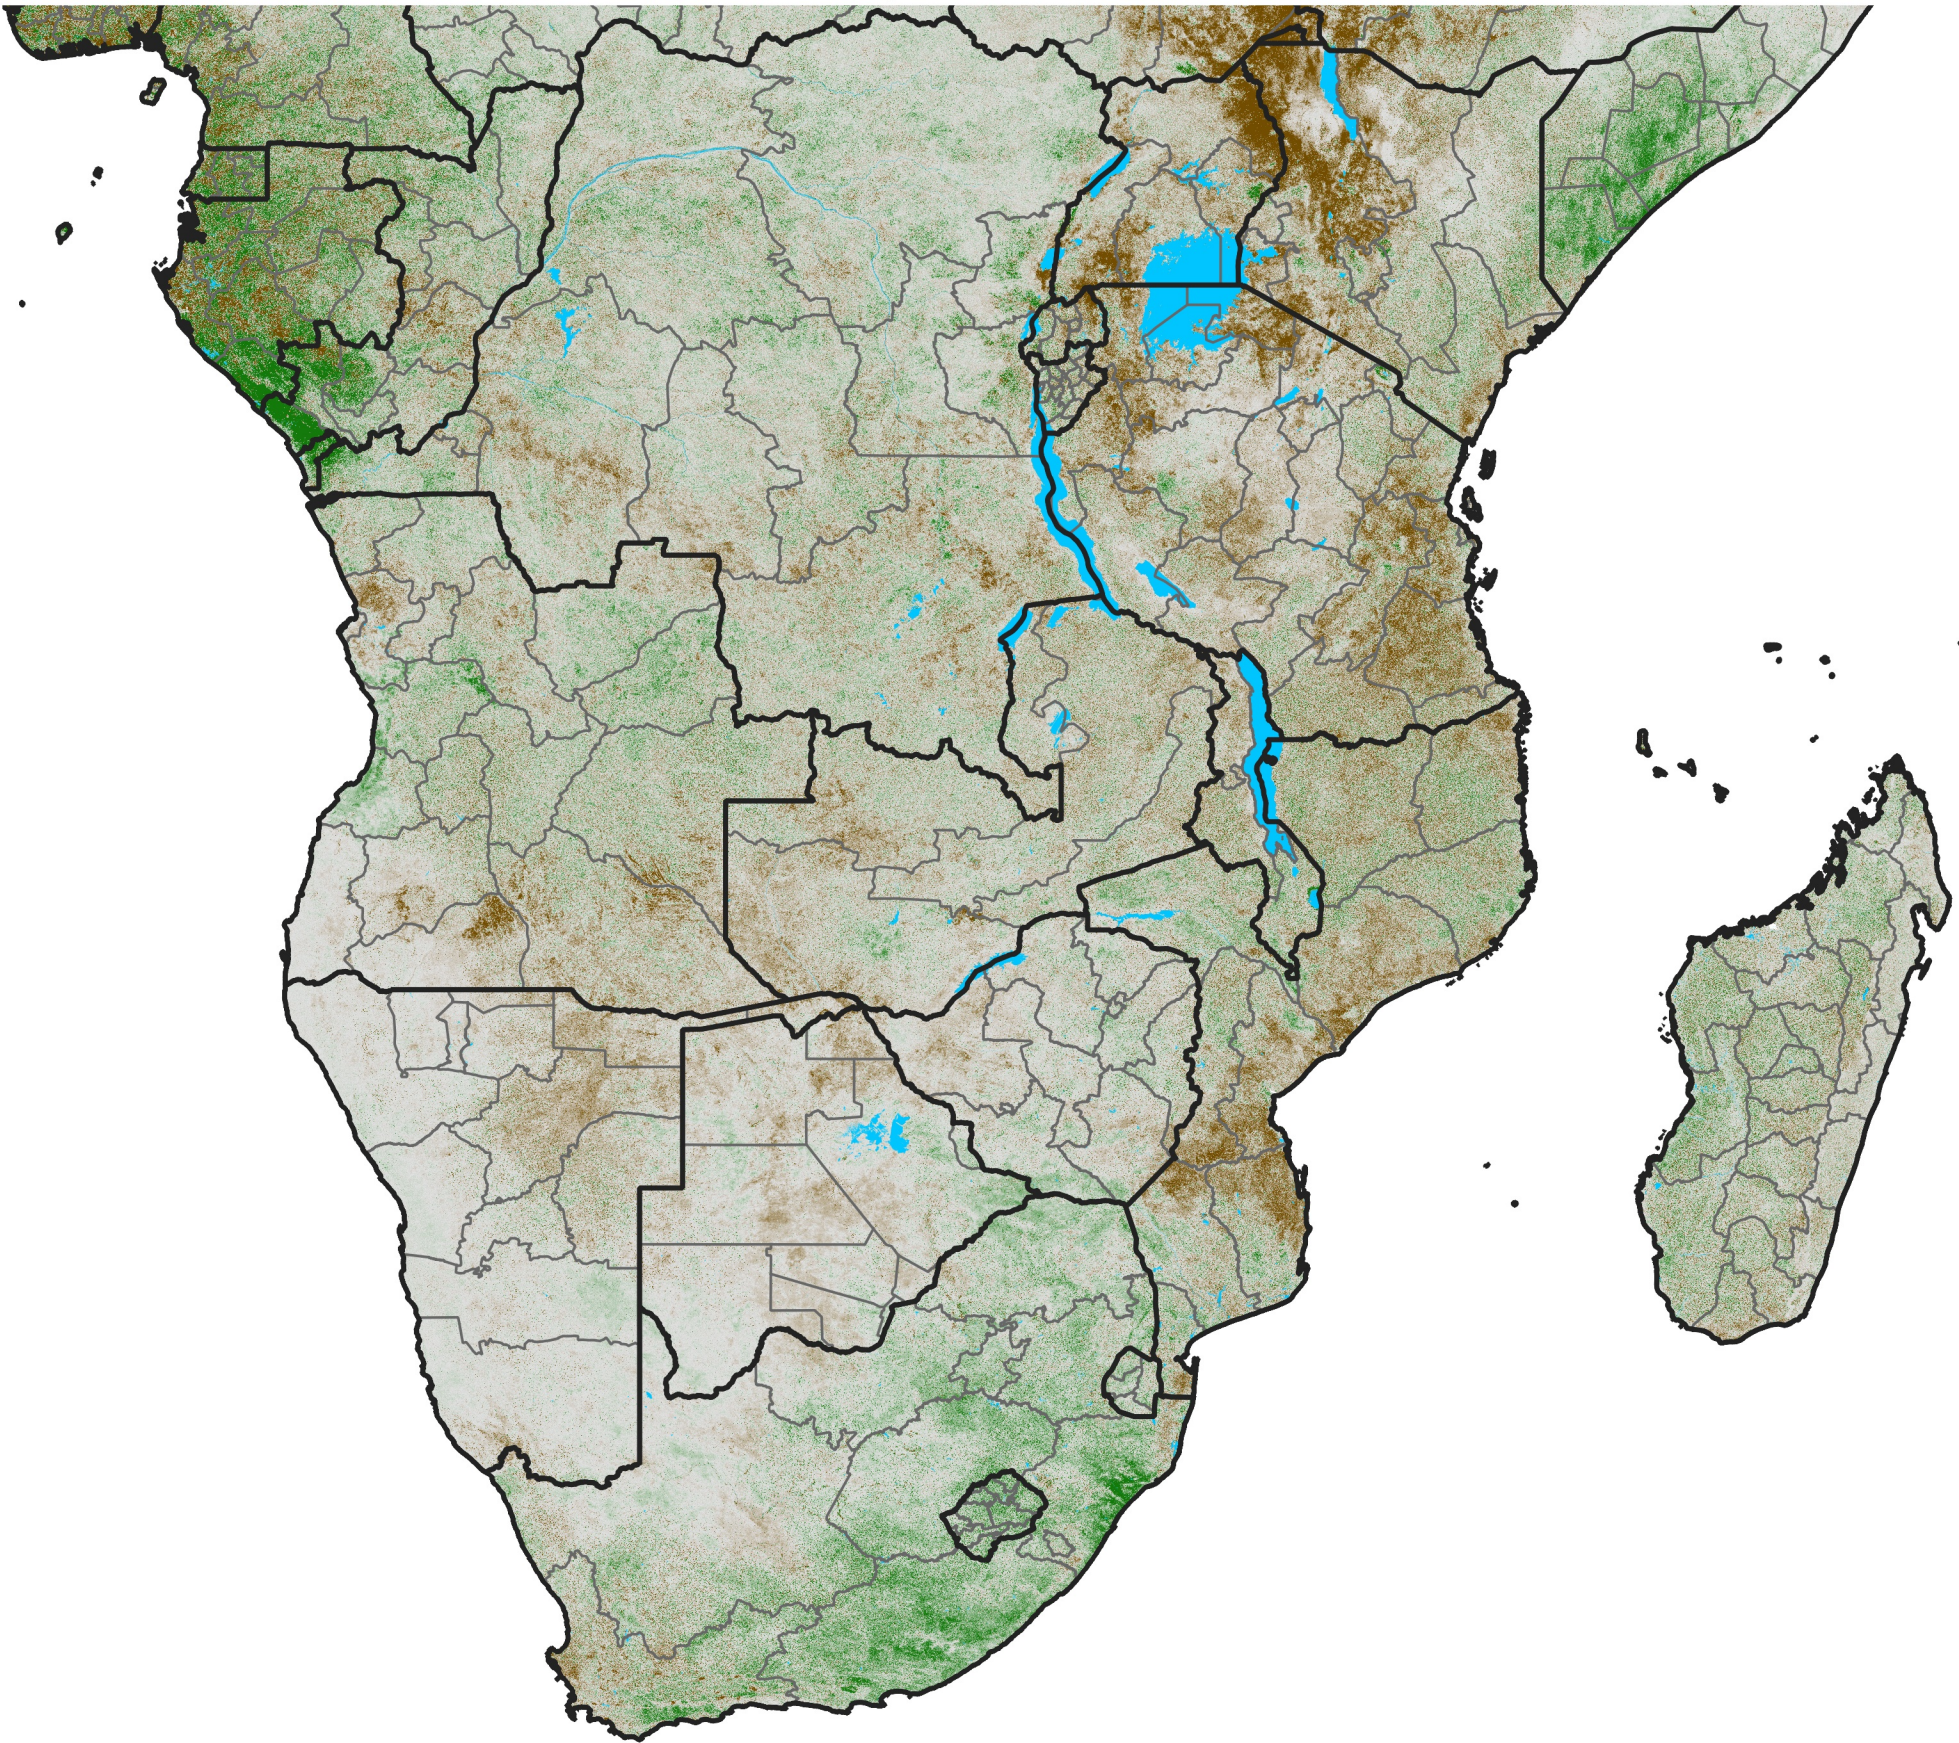

Southern Africa

NDVI Difference

2015 minus 2014

Period 26 / September 11 - 20, 2015

NDVI Difference

< -0.3 -0.2 -0.1 -0.05 0.05 0.1 0.2 > 0.3

Negative

No Difference