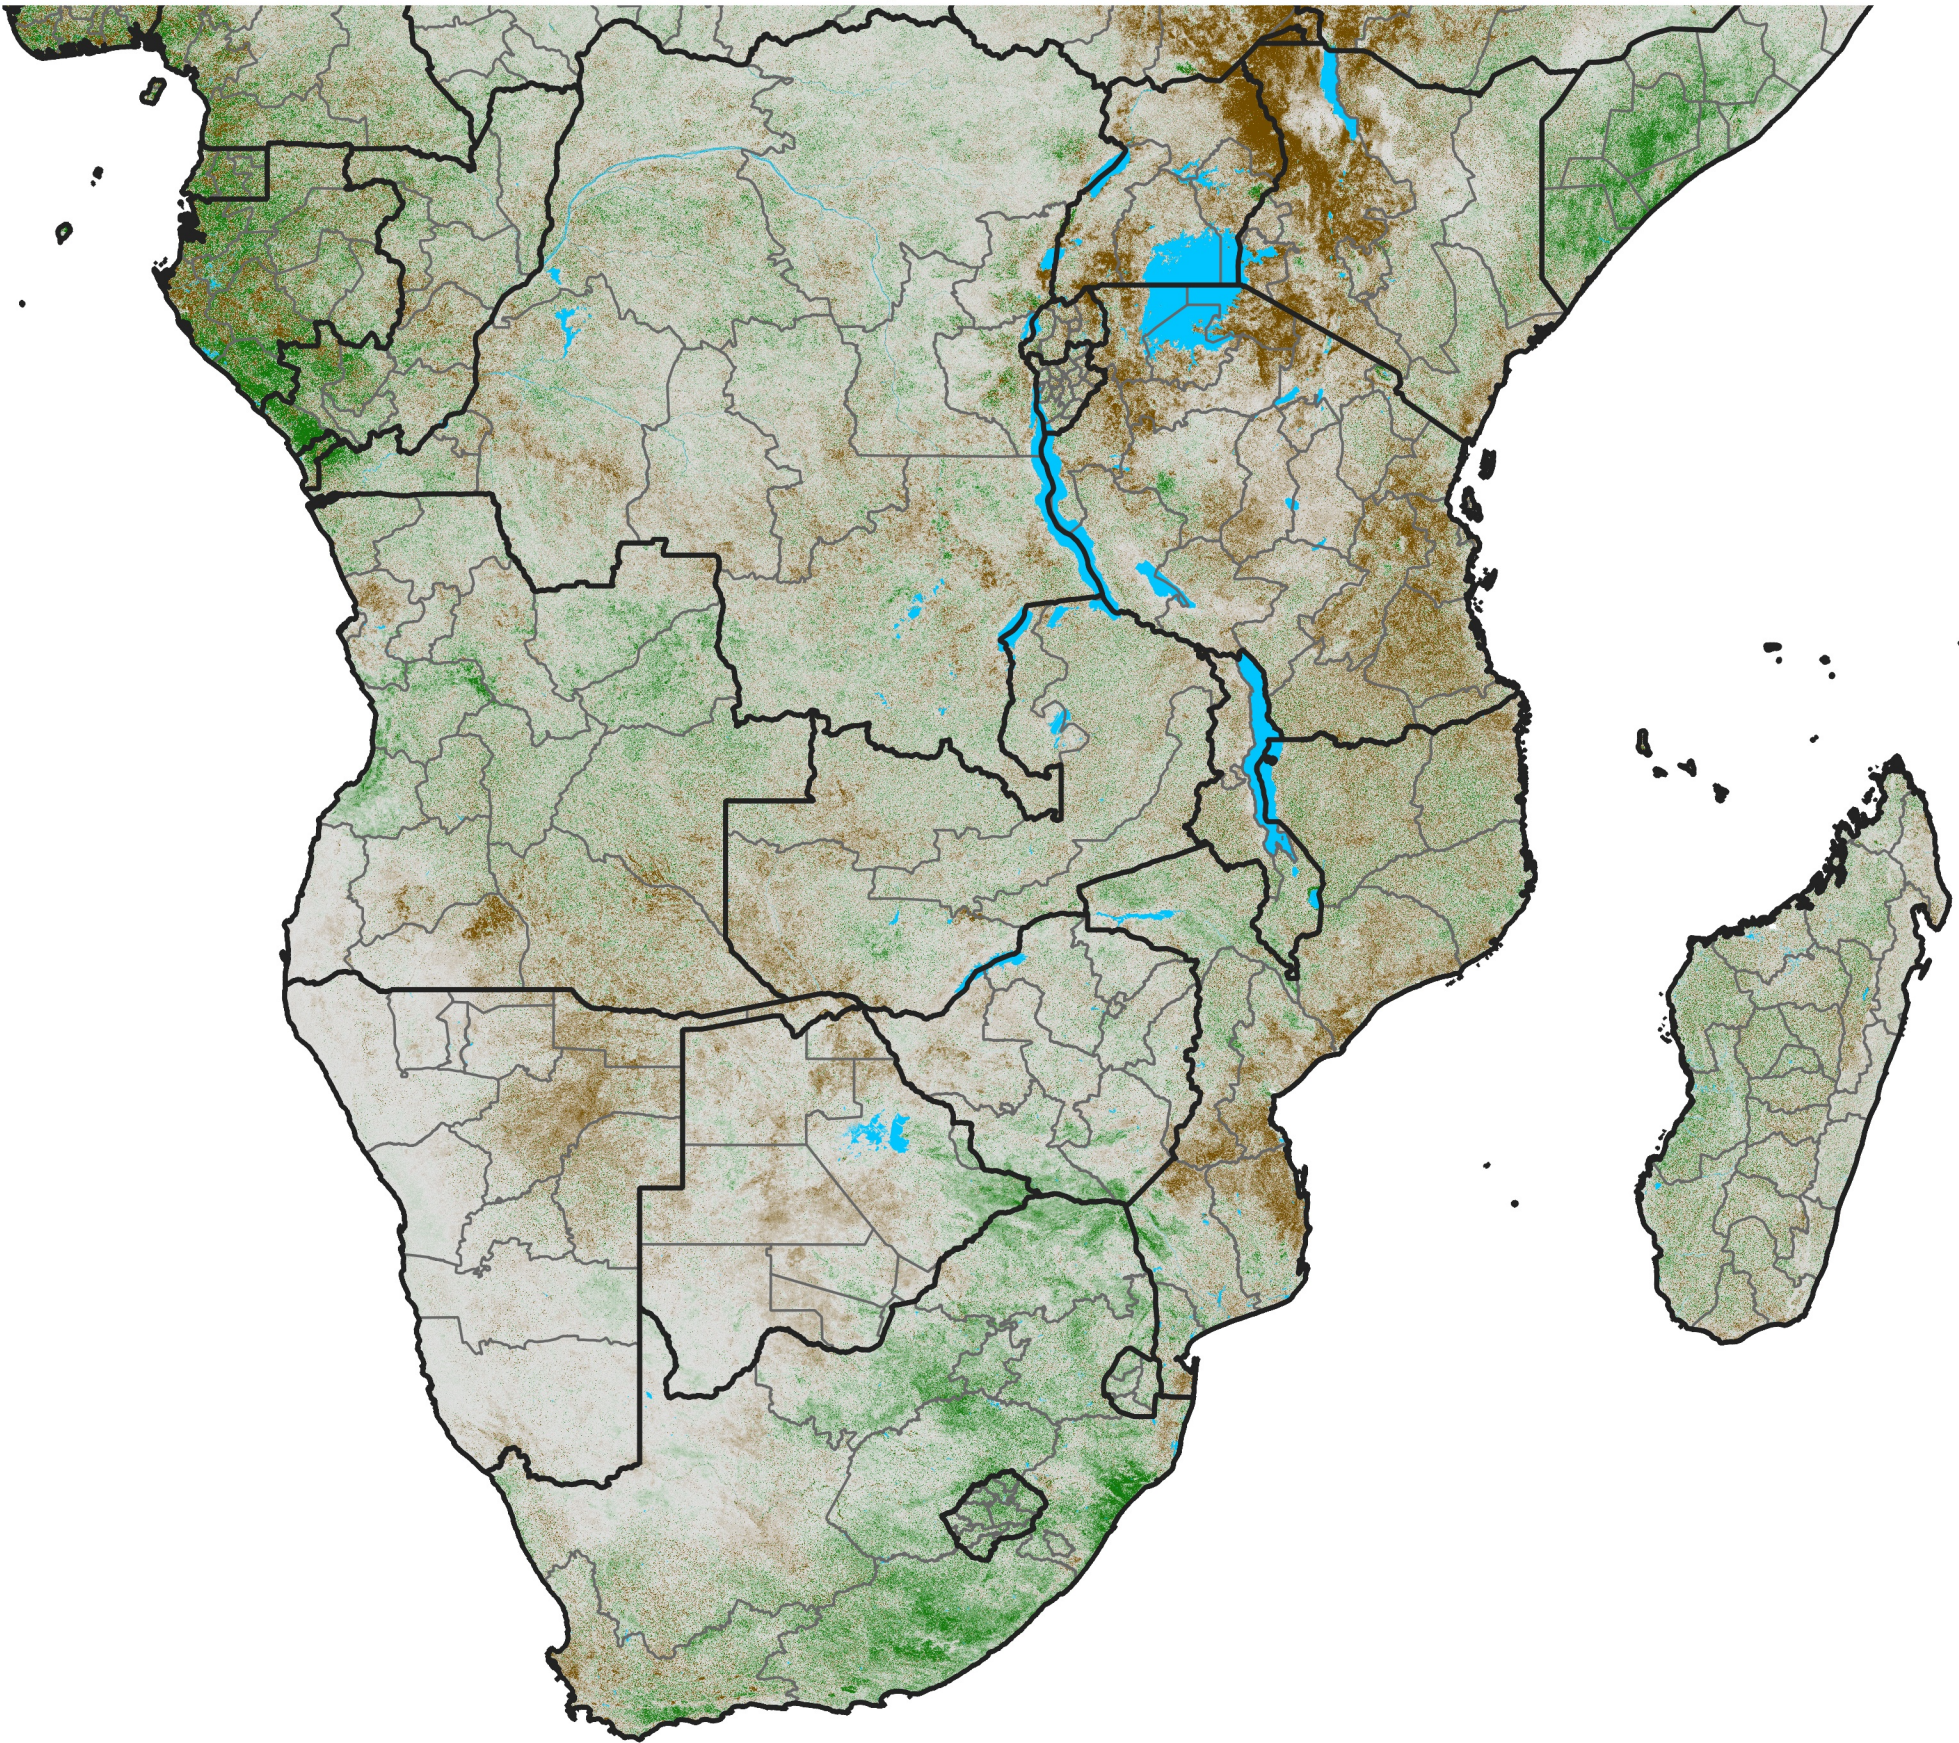

Southern Africa

NDVI Difference

2015 minus 2014

Period 27 / September 21 - 30, 2015

NDVI Difference

< -0.3 -0.2 -0.1 -0.05 0.05 0.1 0.2 >0.3

Negative

No Difference