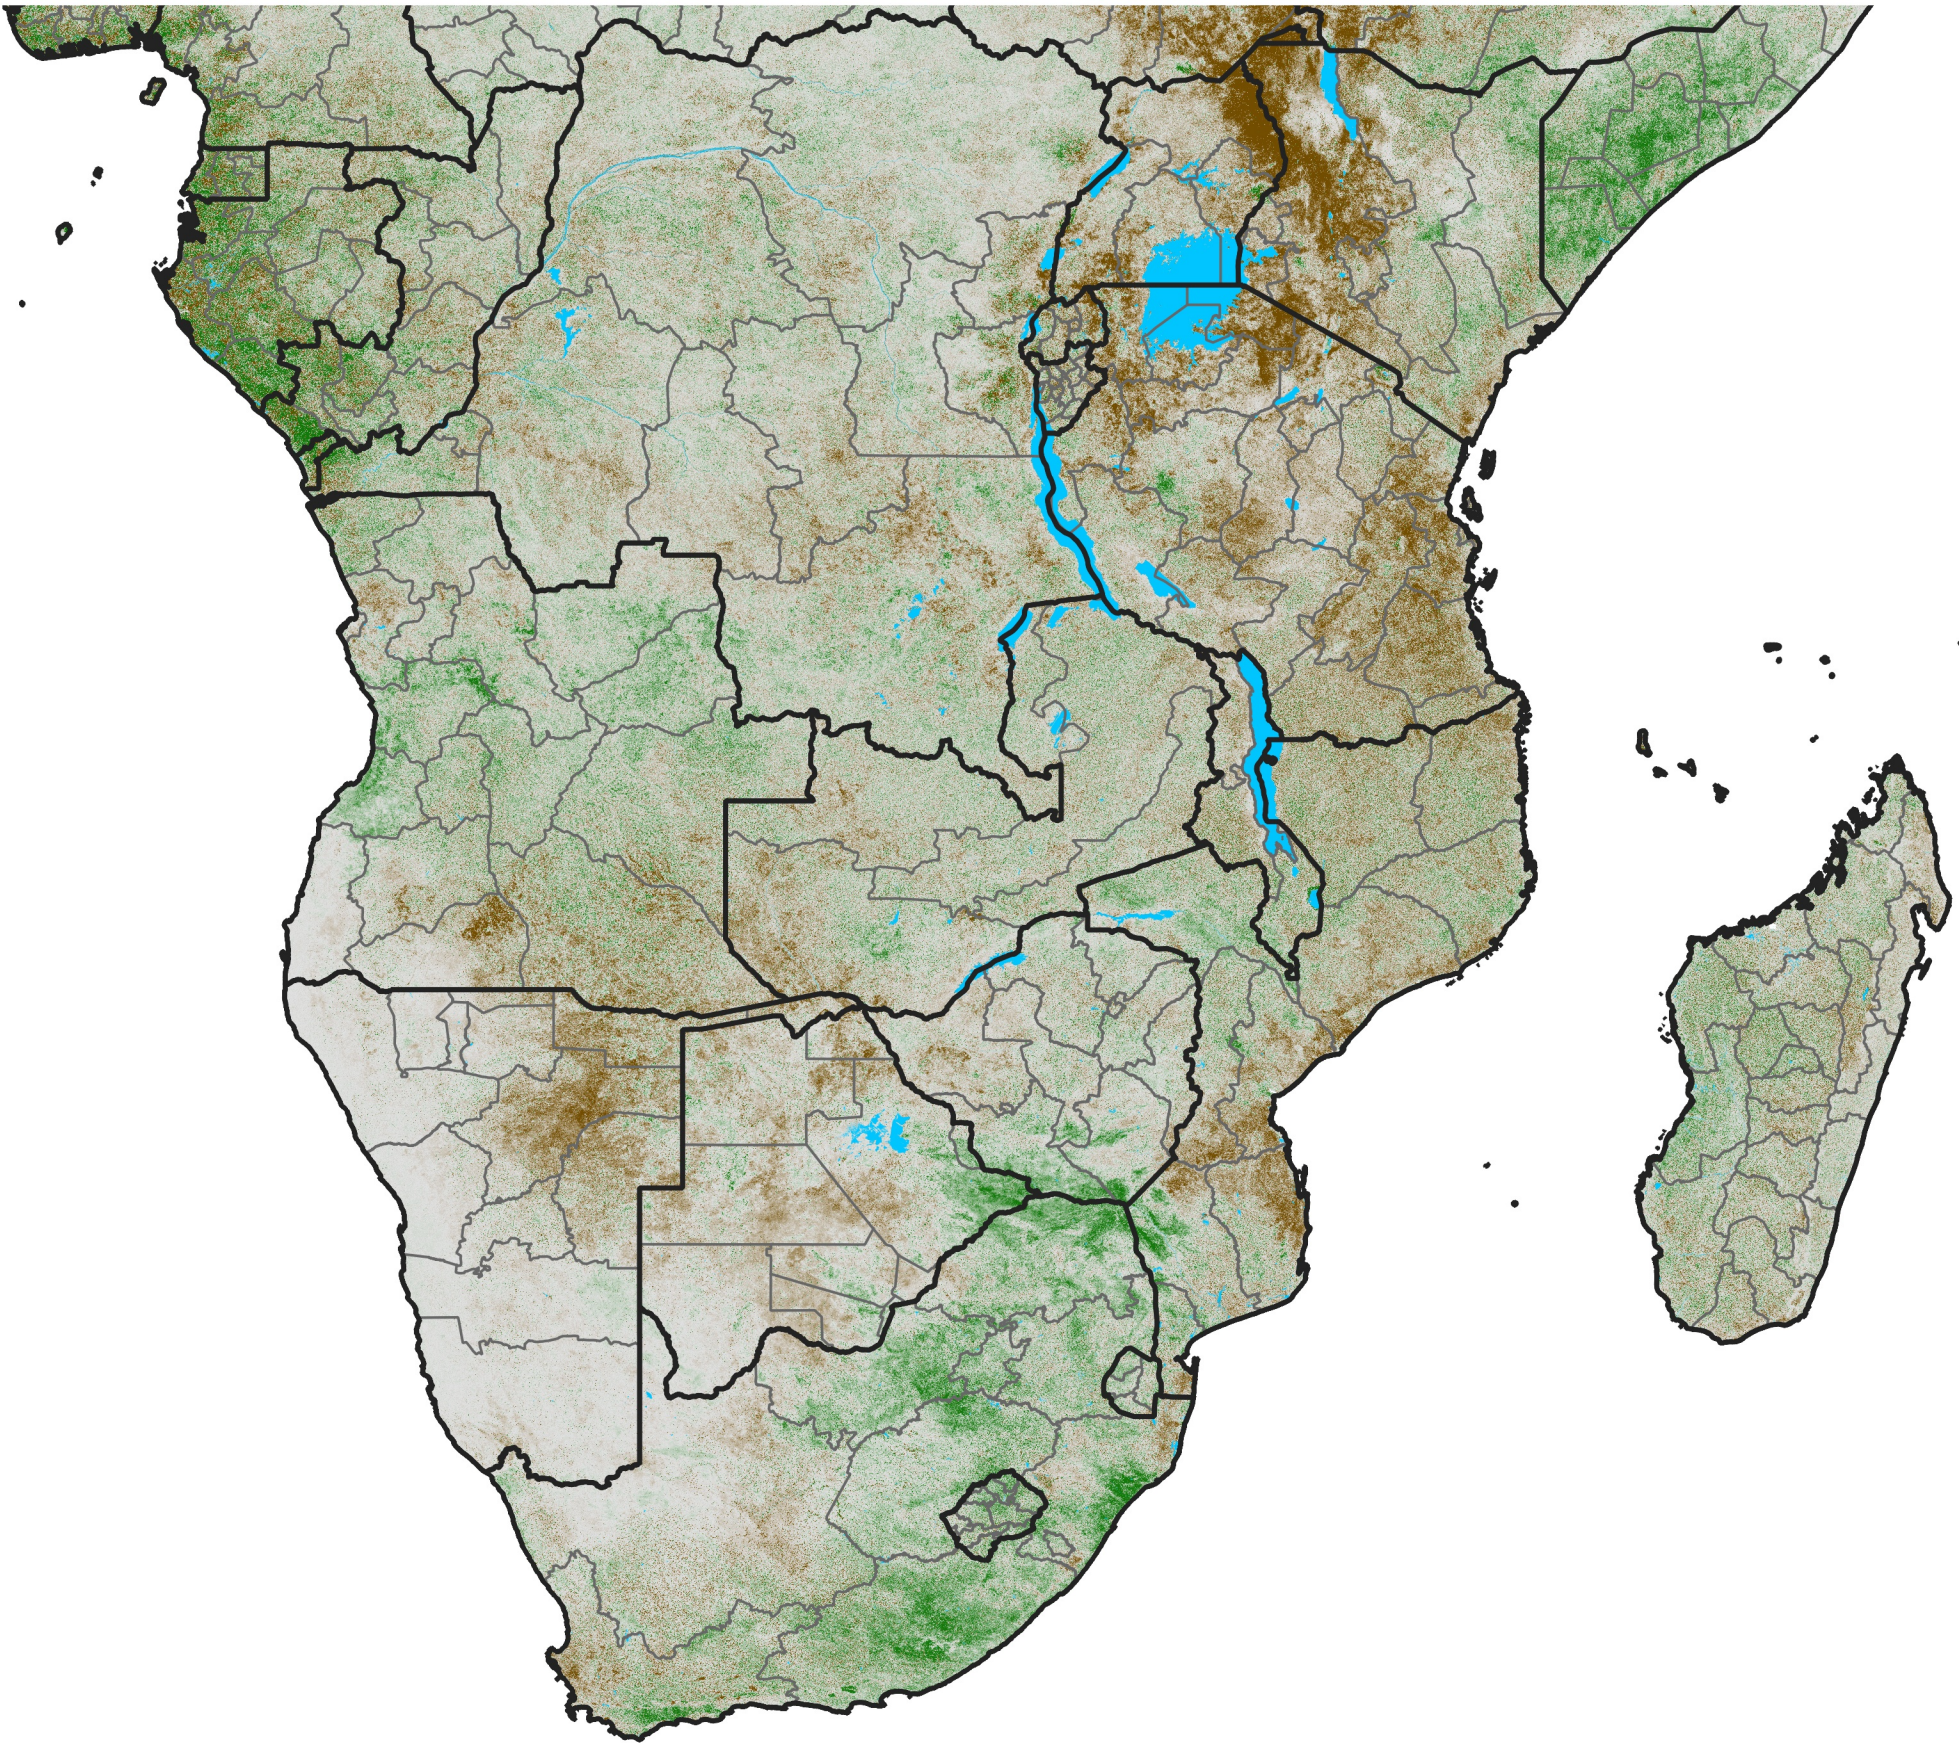

Southern Africa

NDVI Difference

2015 minus 2014

Period 28 / October 01 - 10, 2015

NDVI Difference

< -0.3 -0.2 -0.1 -0.05 0.05 0.1 0.2 >0.3

Negative

No Difference