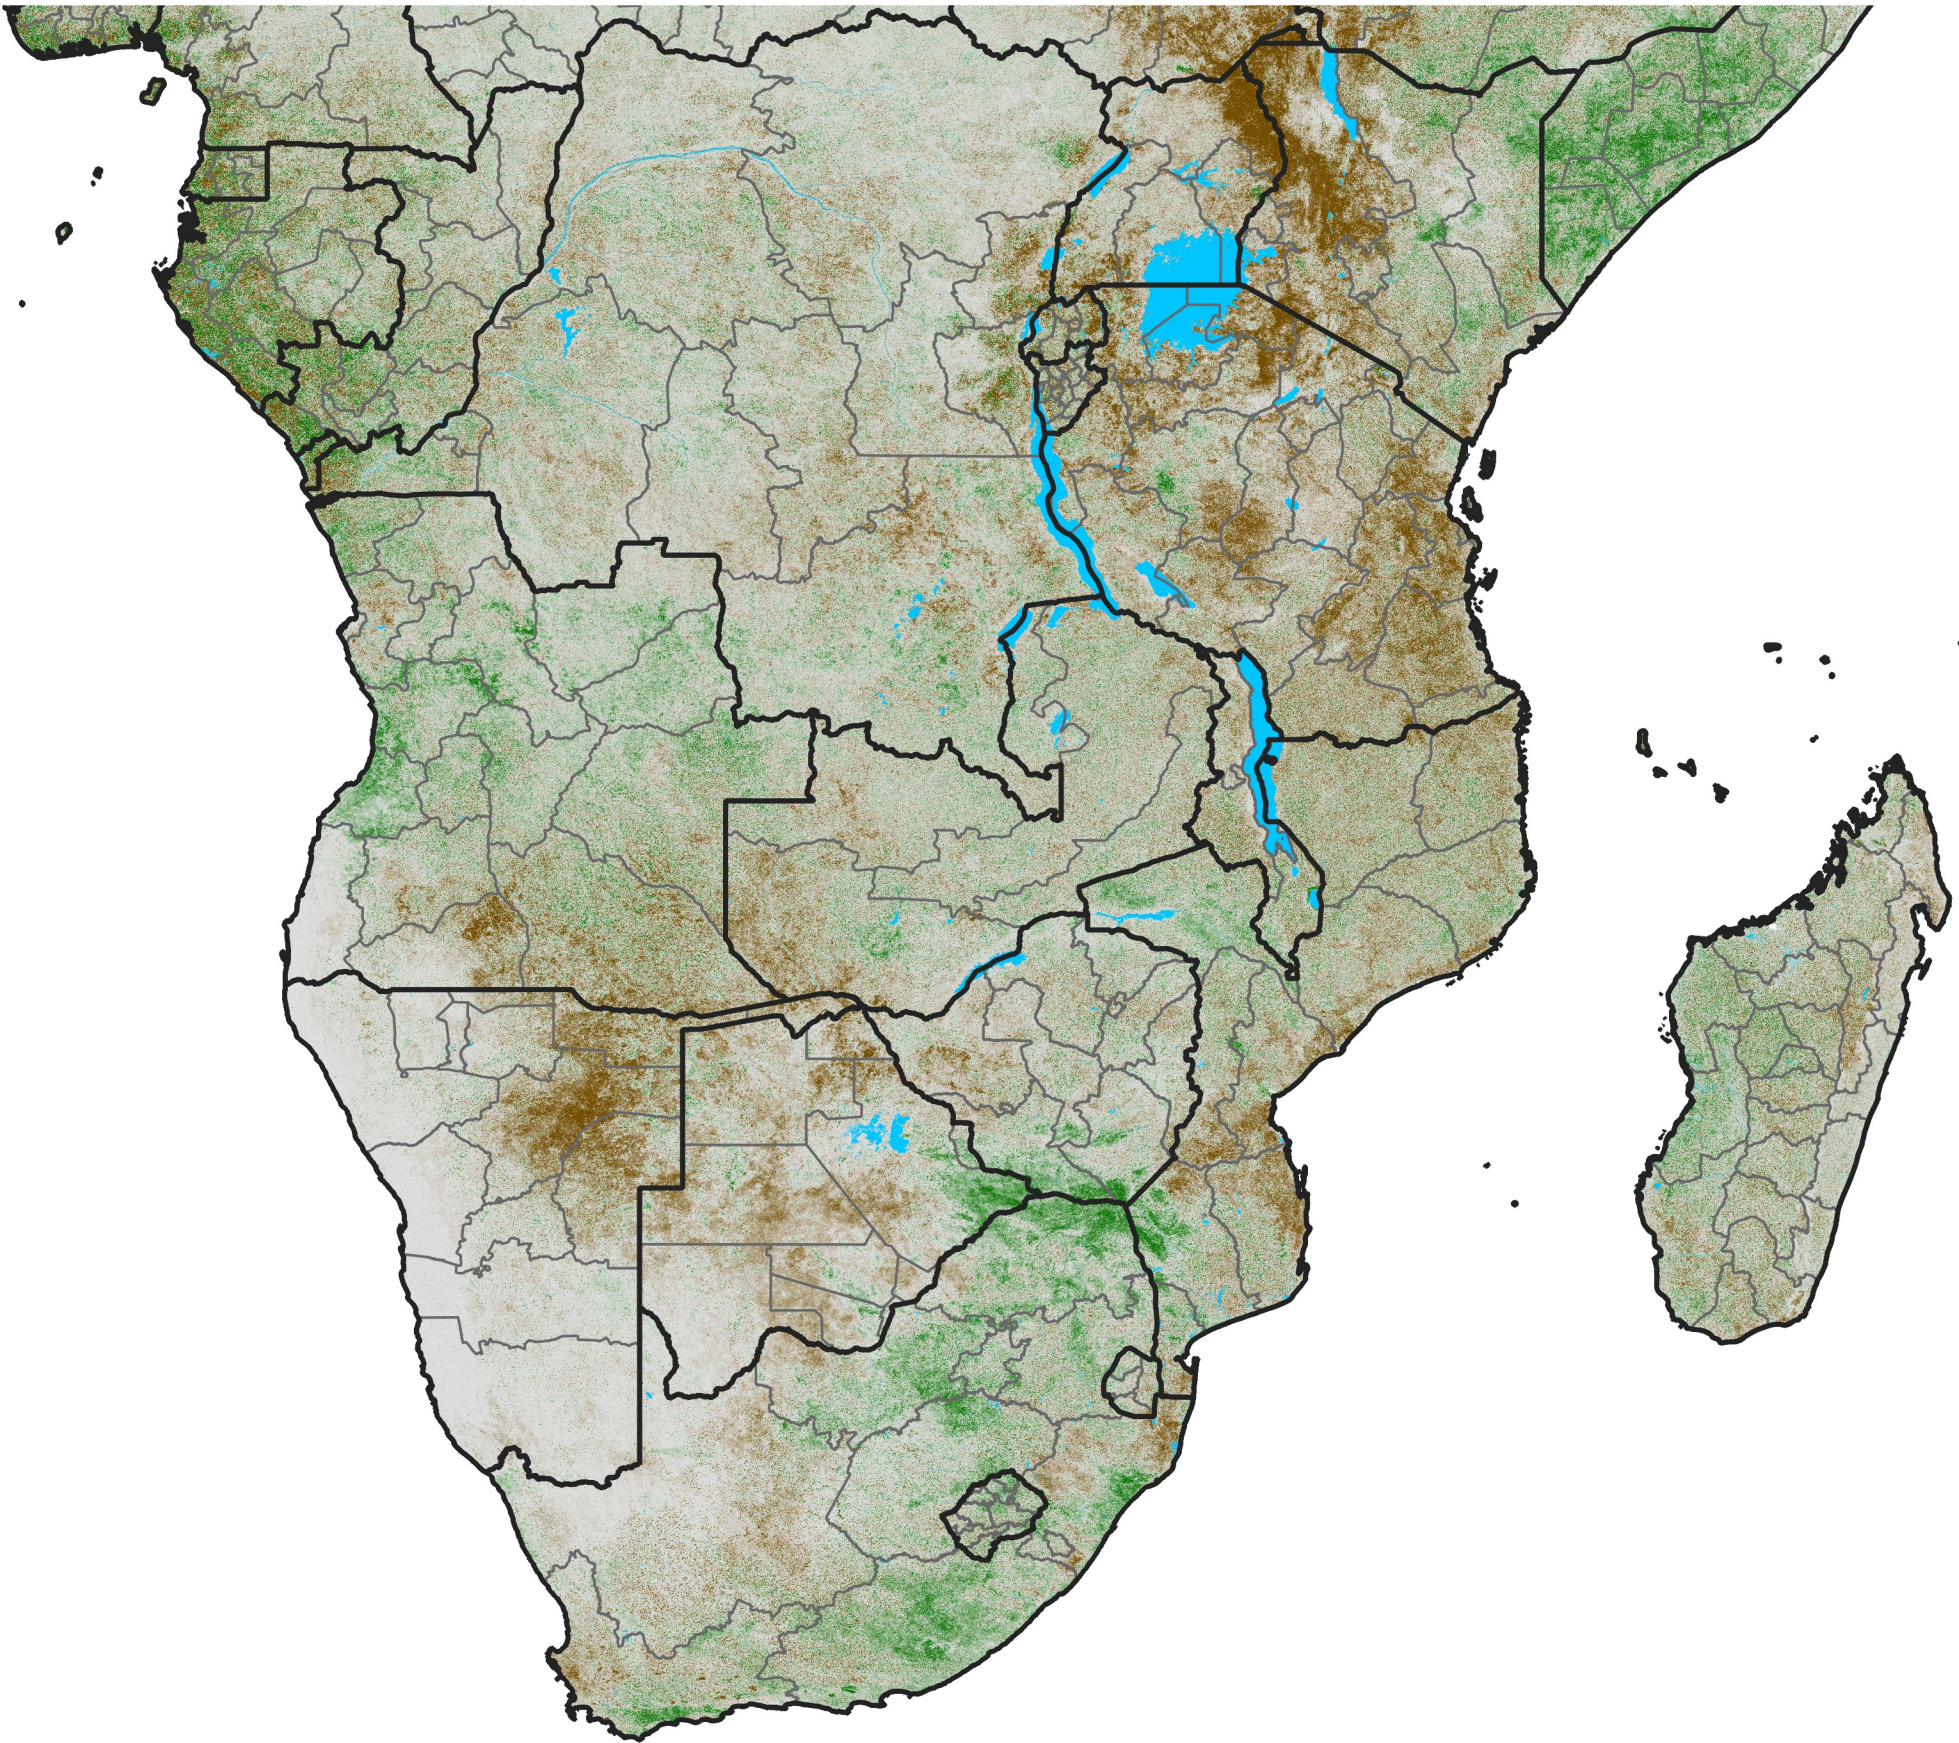

Southern Africa

NDVI Difference

2015 minus 2014

Period 29 / October 11 - 20, 2015

NDVI Difference

< -0.3 -0.2 -0.1 -0.05 0.05 0.1 0.2 >0.3

Negative

No Difference