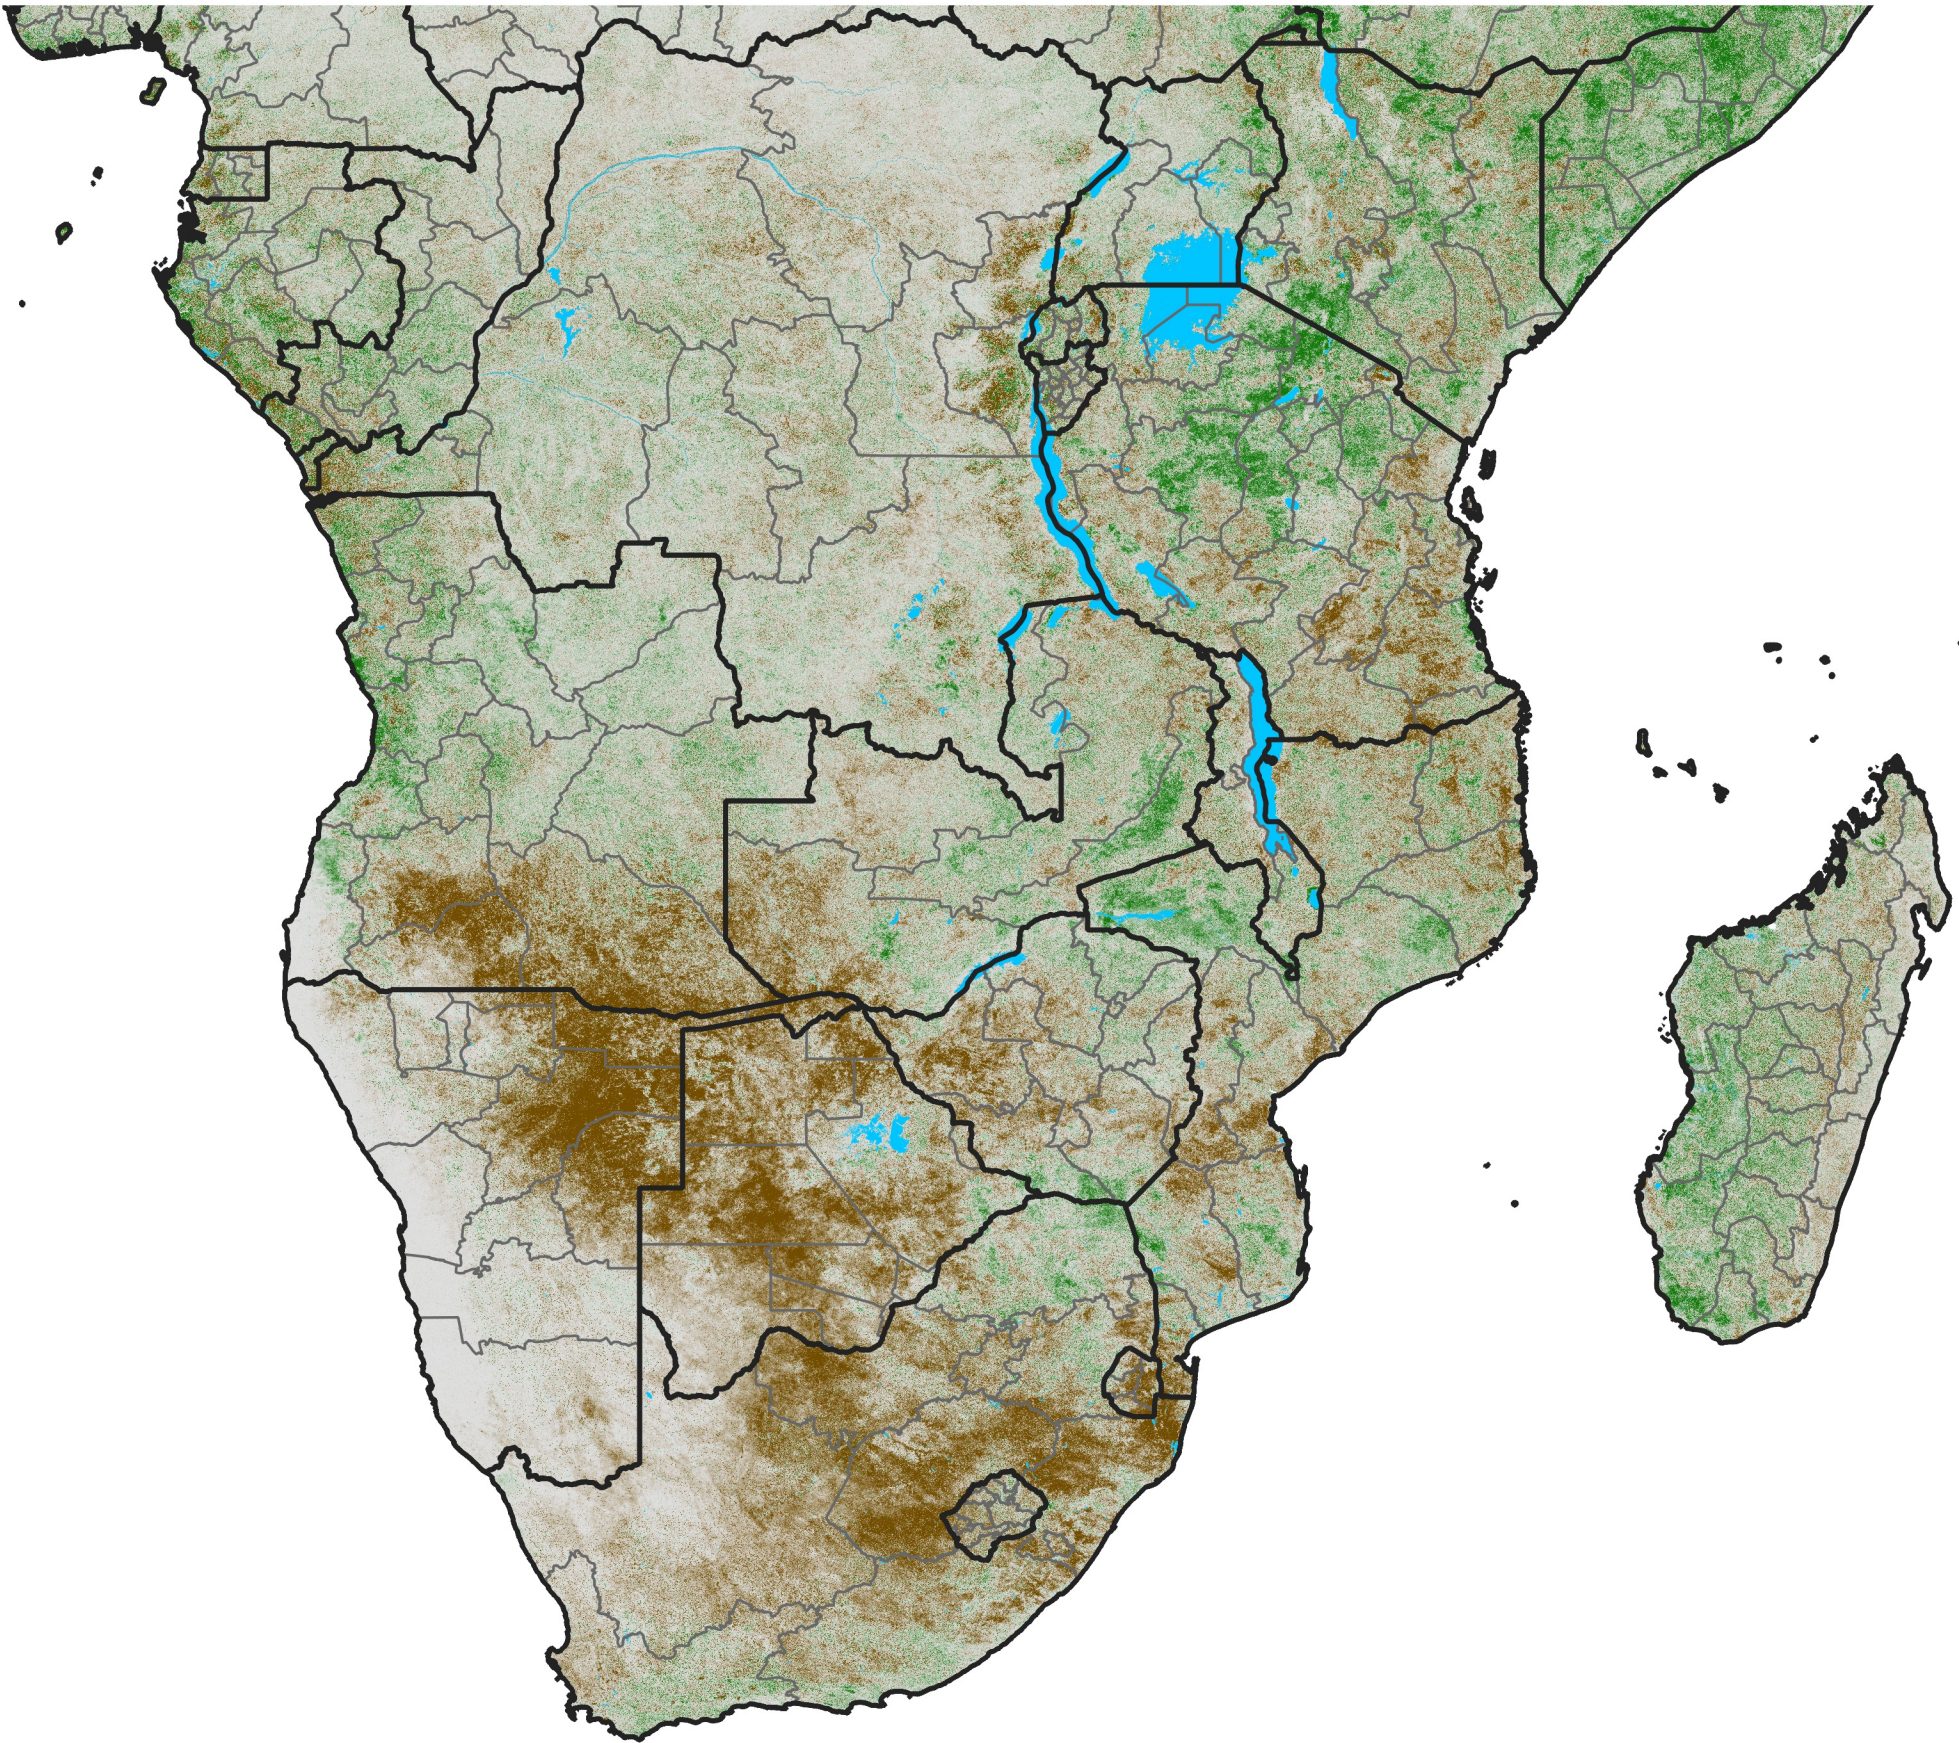

# Southern Africa

## NDVI Difference

2015 minus 2014

Period 32 / November 11 - 20, 2015

### NDVI Difference

< -0.3   -0.2   -0.1   -0.05   0.05   0.1   0.2   >0.3

Negative

No Difference

Positive