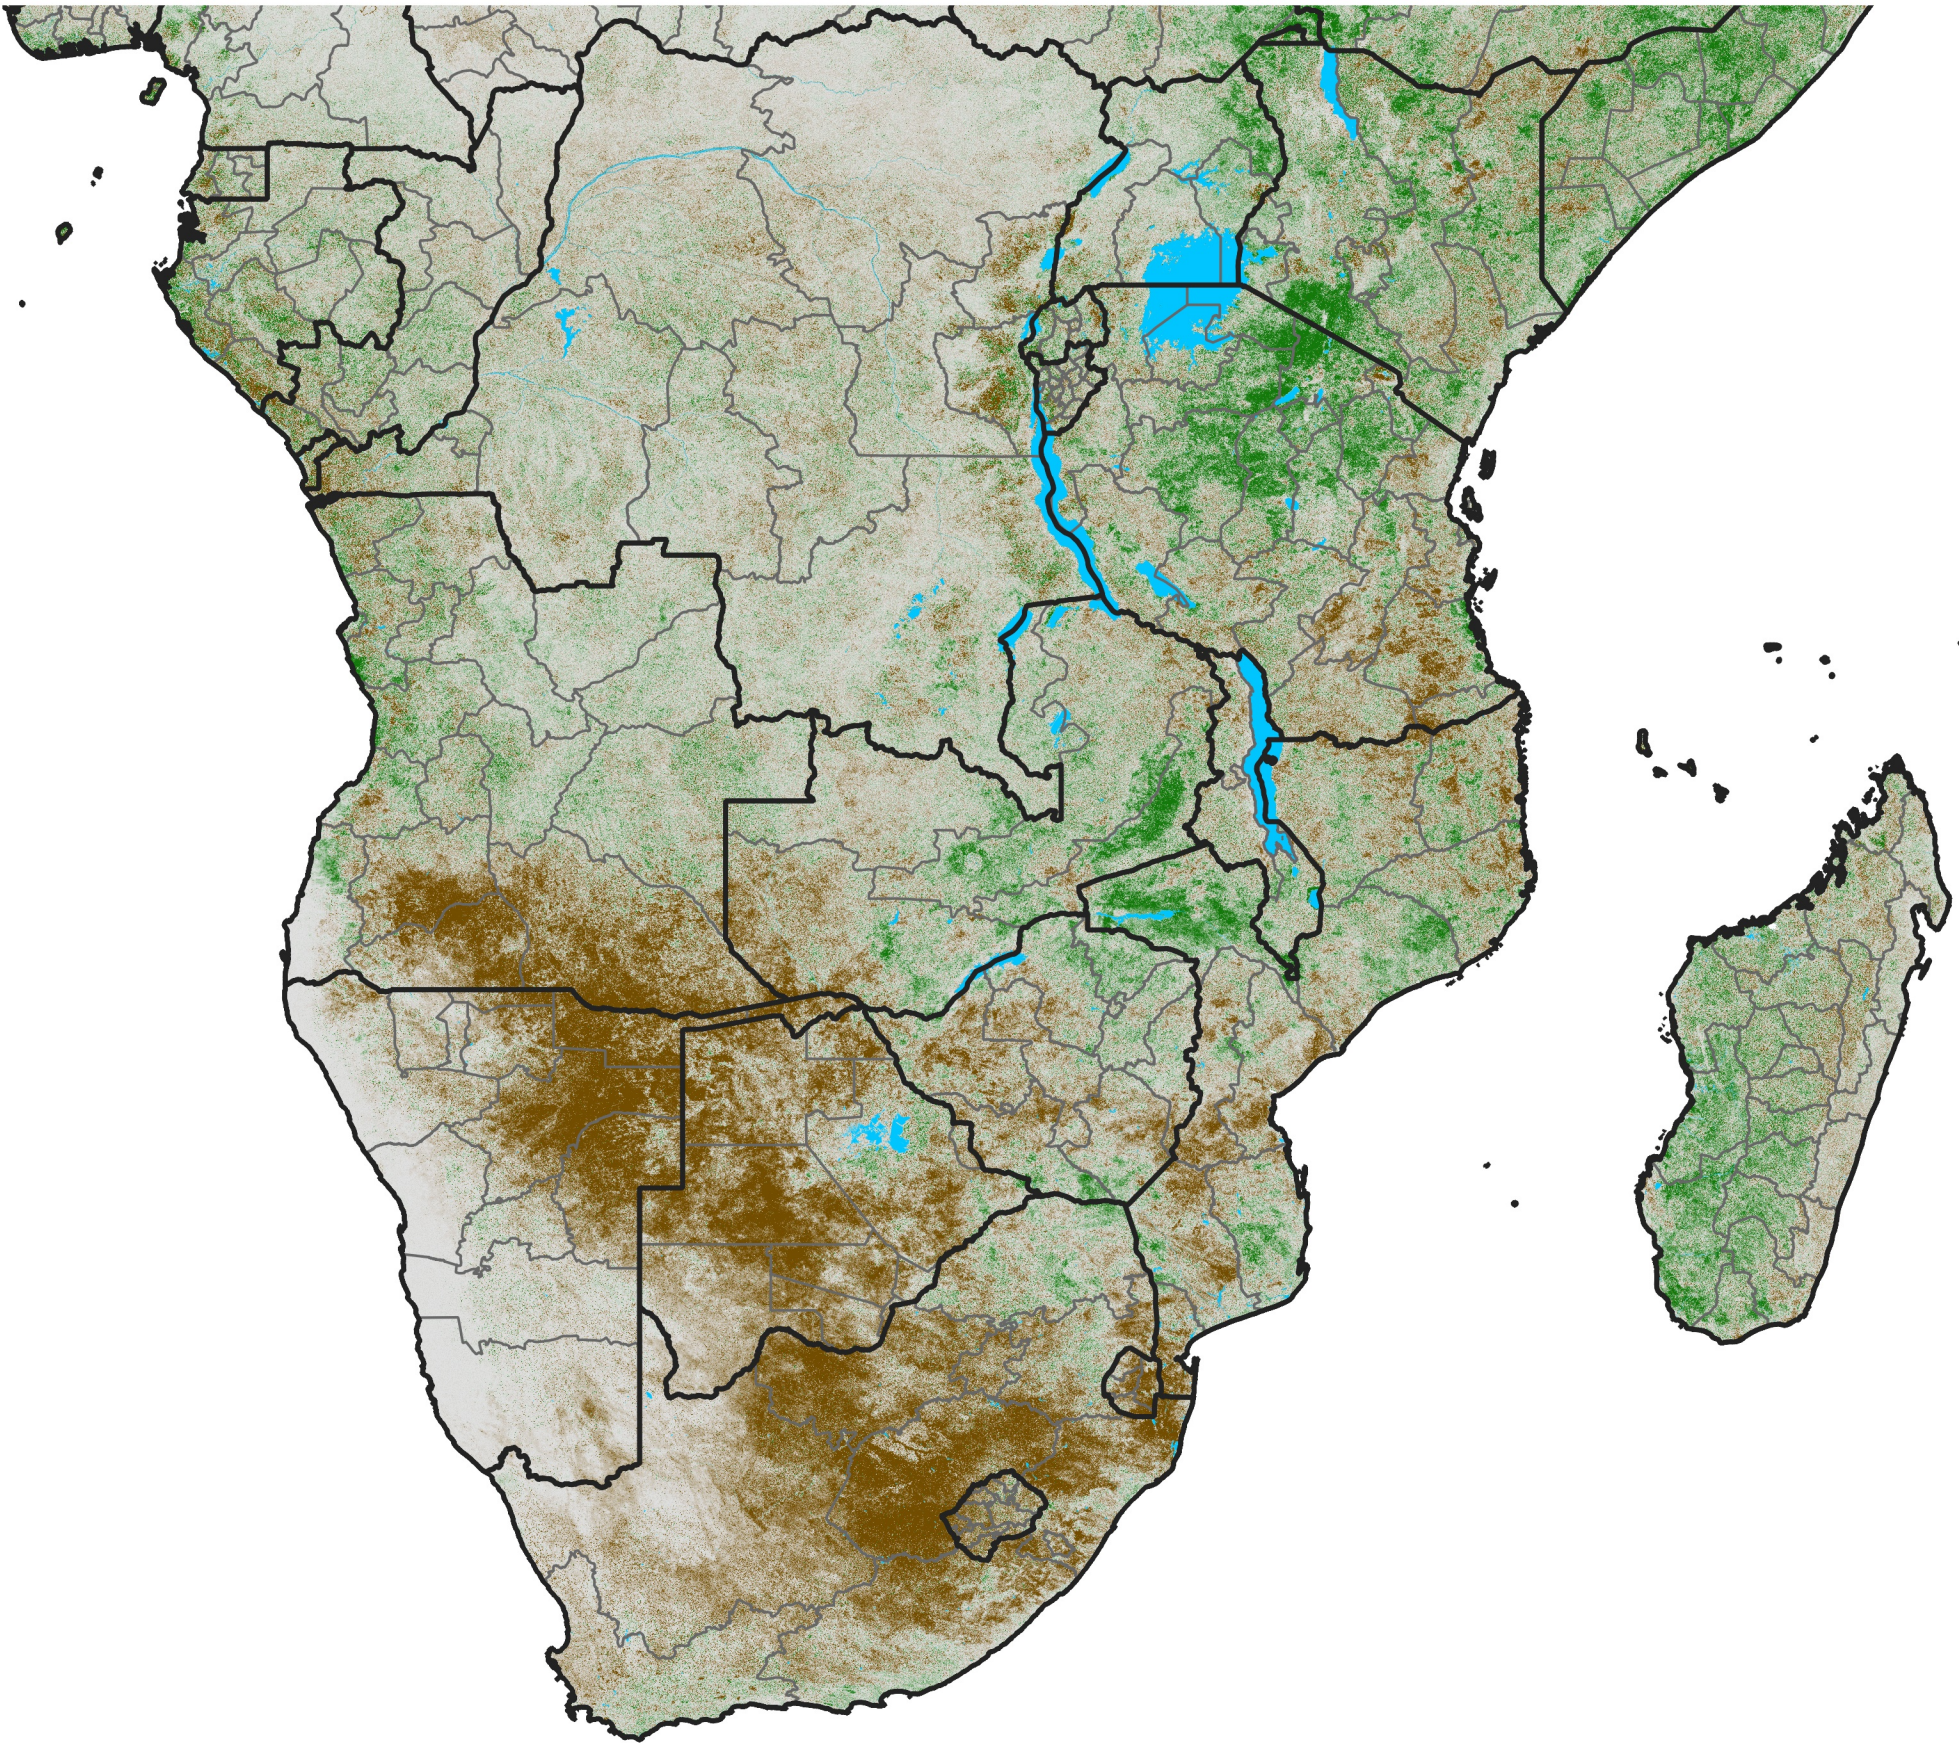

Southern Africa

NDVI Difference

2015 minus 2014

Period 33 / November 21 - 30, 2015

NDVI Difference

< -0.3 -0.2 -0.1 -0.05 0.05 0.1 0.2 >0.3

Negative

No Difference