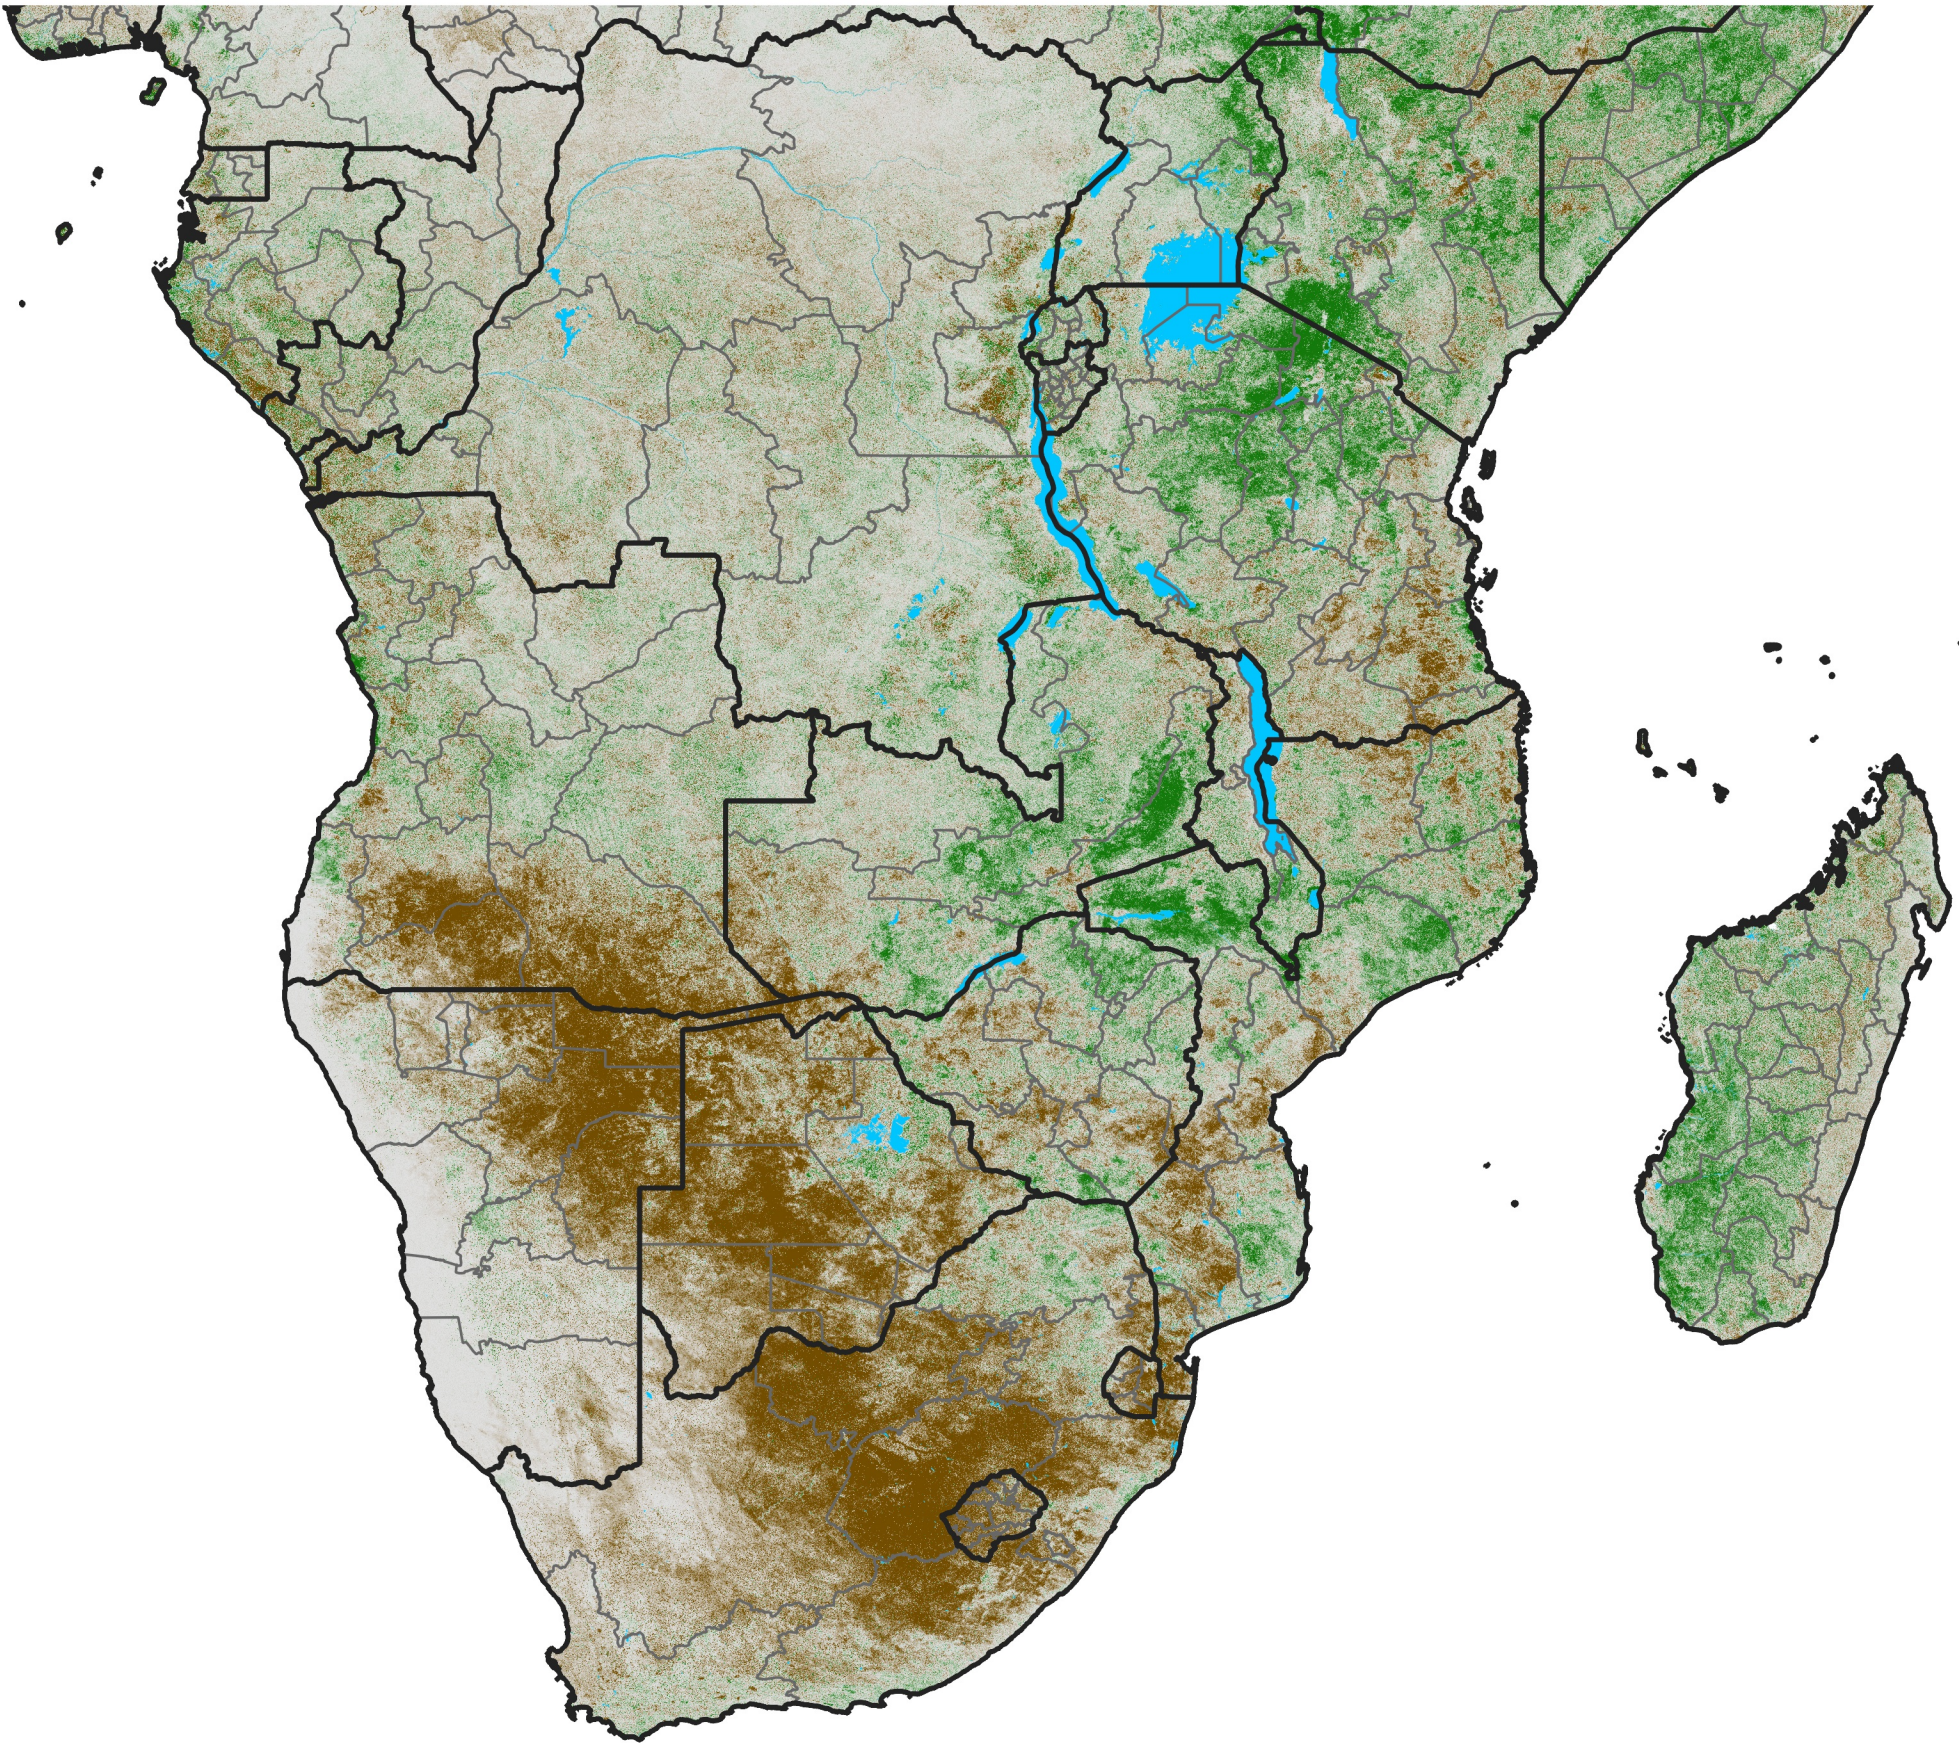

Southern Africa

NDVI Difference

2015 minus 2014

Period 34 / December 01 - 10, 2015

NDVI Difference

< -0.3 -0.2 -0.1 -0.05 0.05 0.1 0.2 >0.3

Negative

No Difference