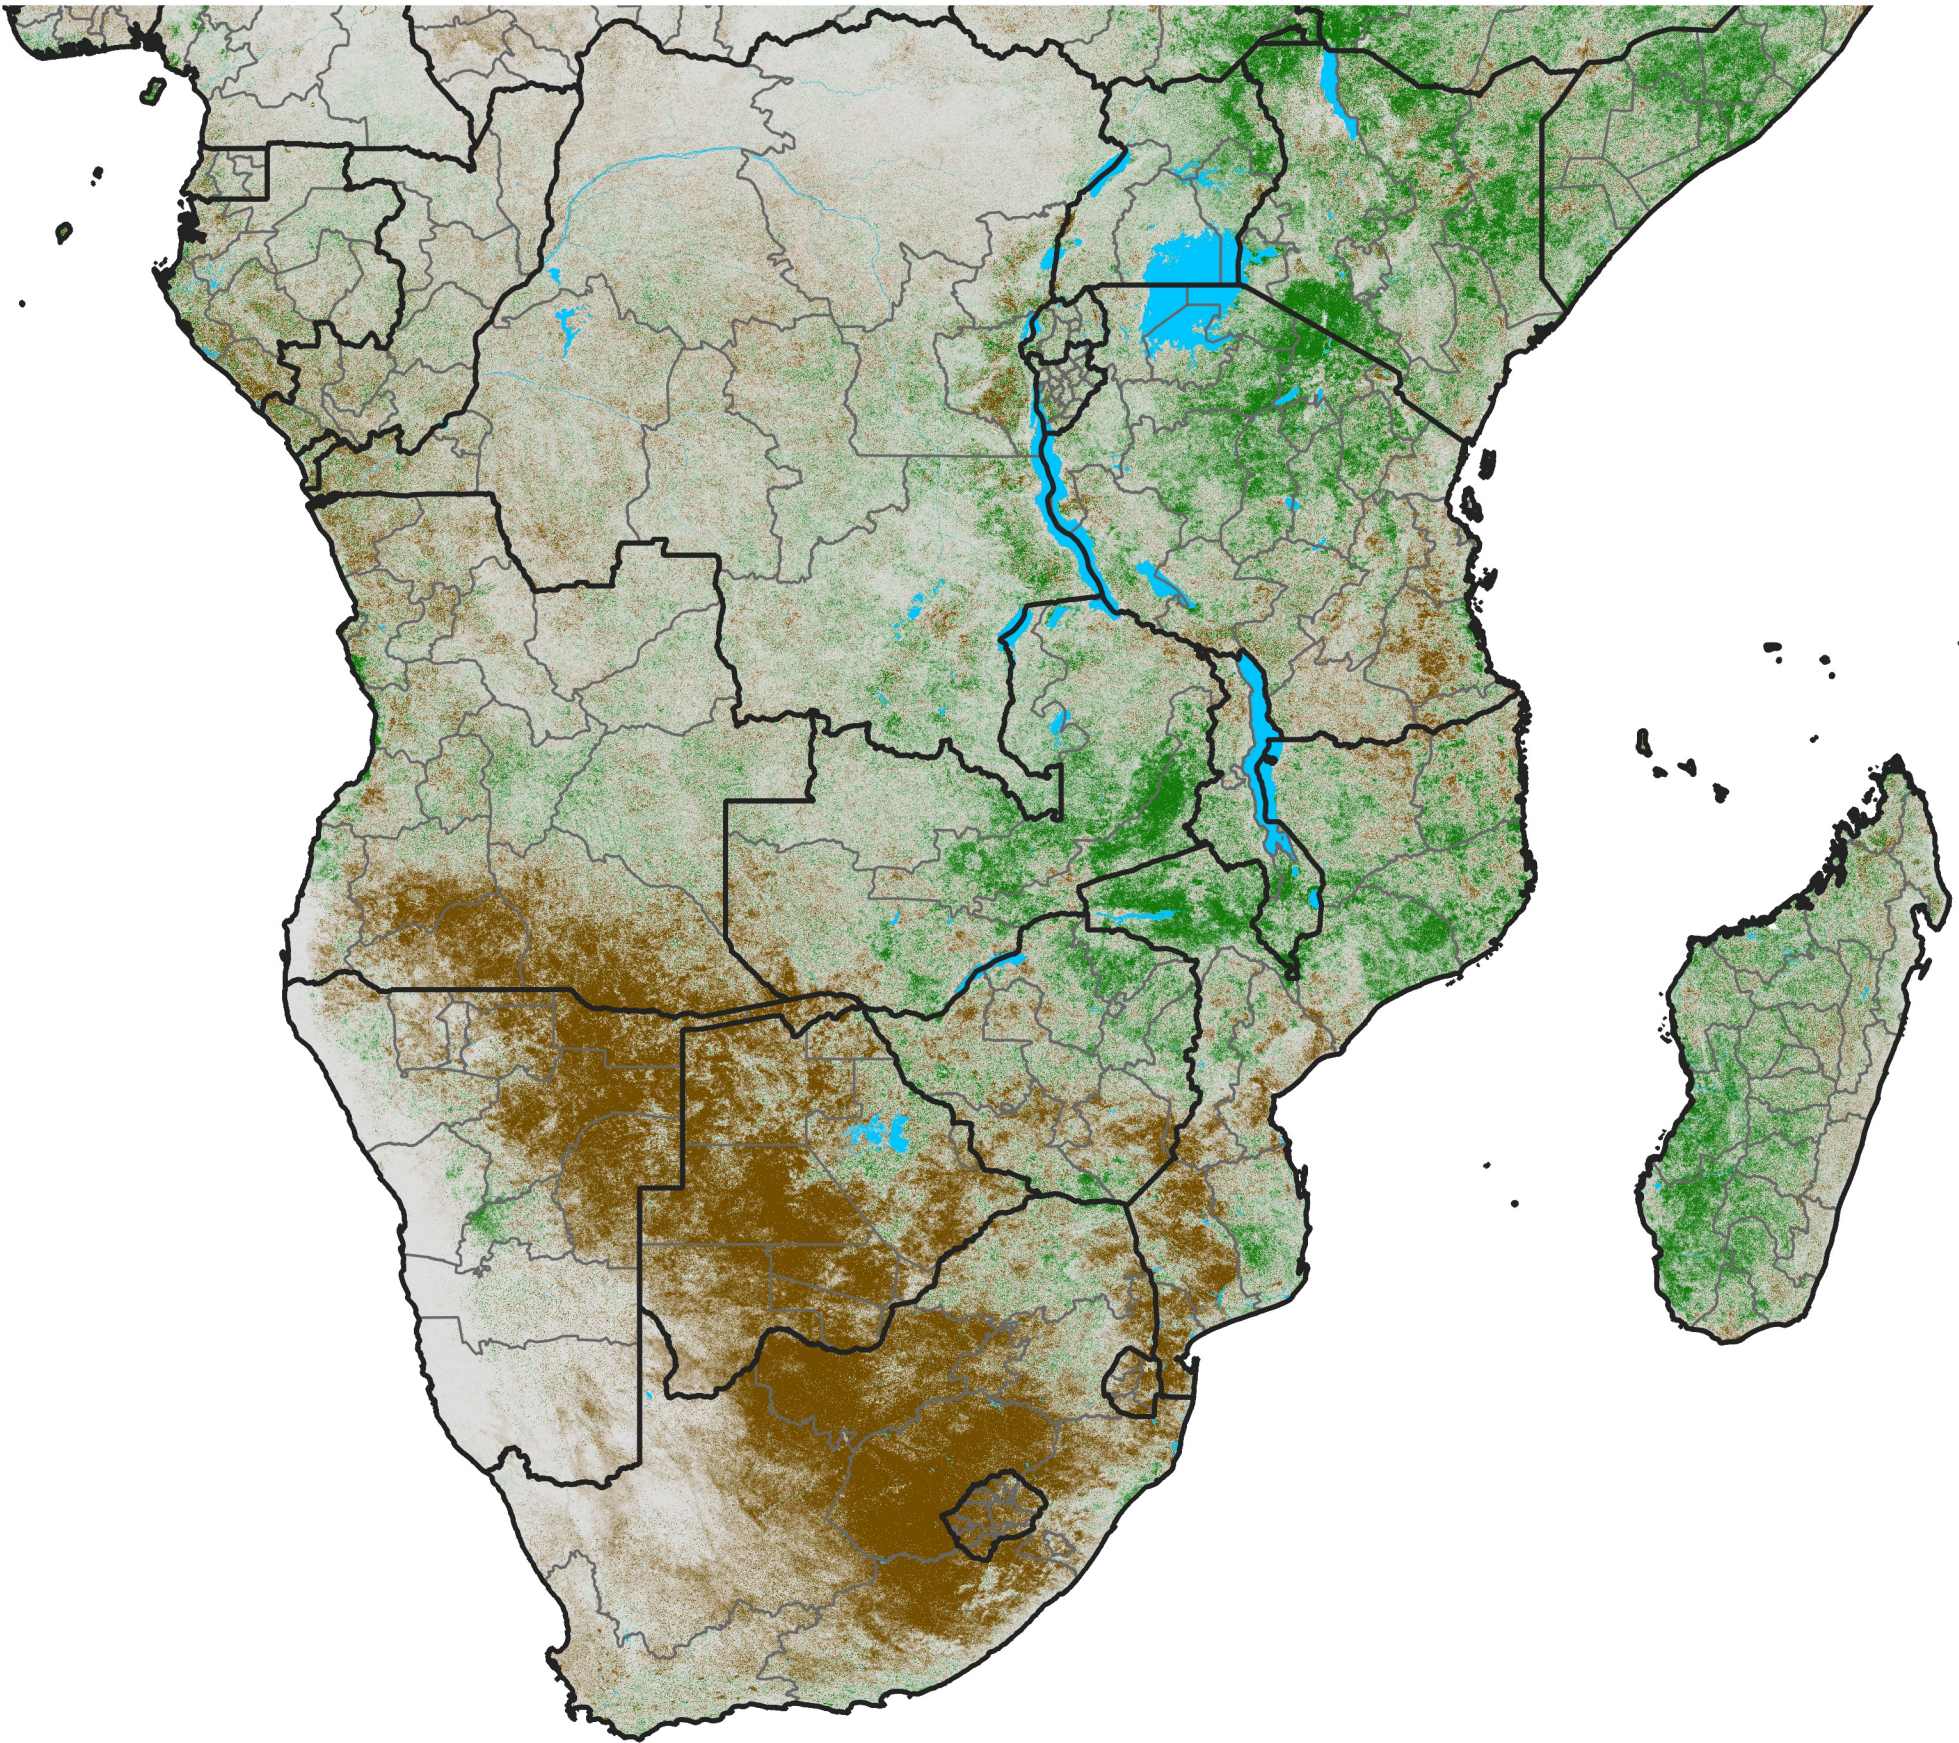

Southern Africa

NDVI Difference

2015 minus 2014

Period 35 / December 11 - 20, 2015

NDVI Difference

< -0.3 -0.2 -0.1 -0.05 0.05 0.1 0.2 >0.3

Negative

No Difference