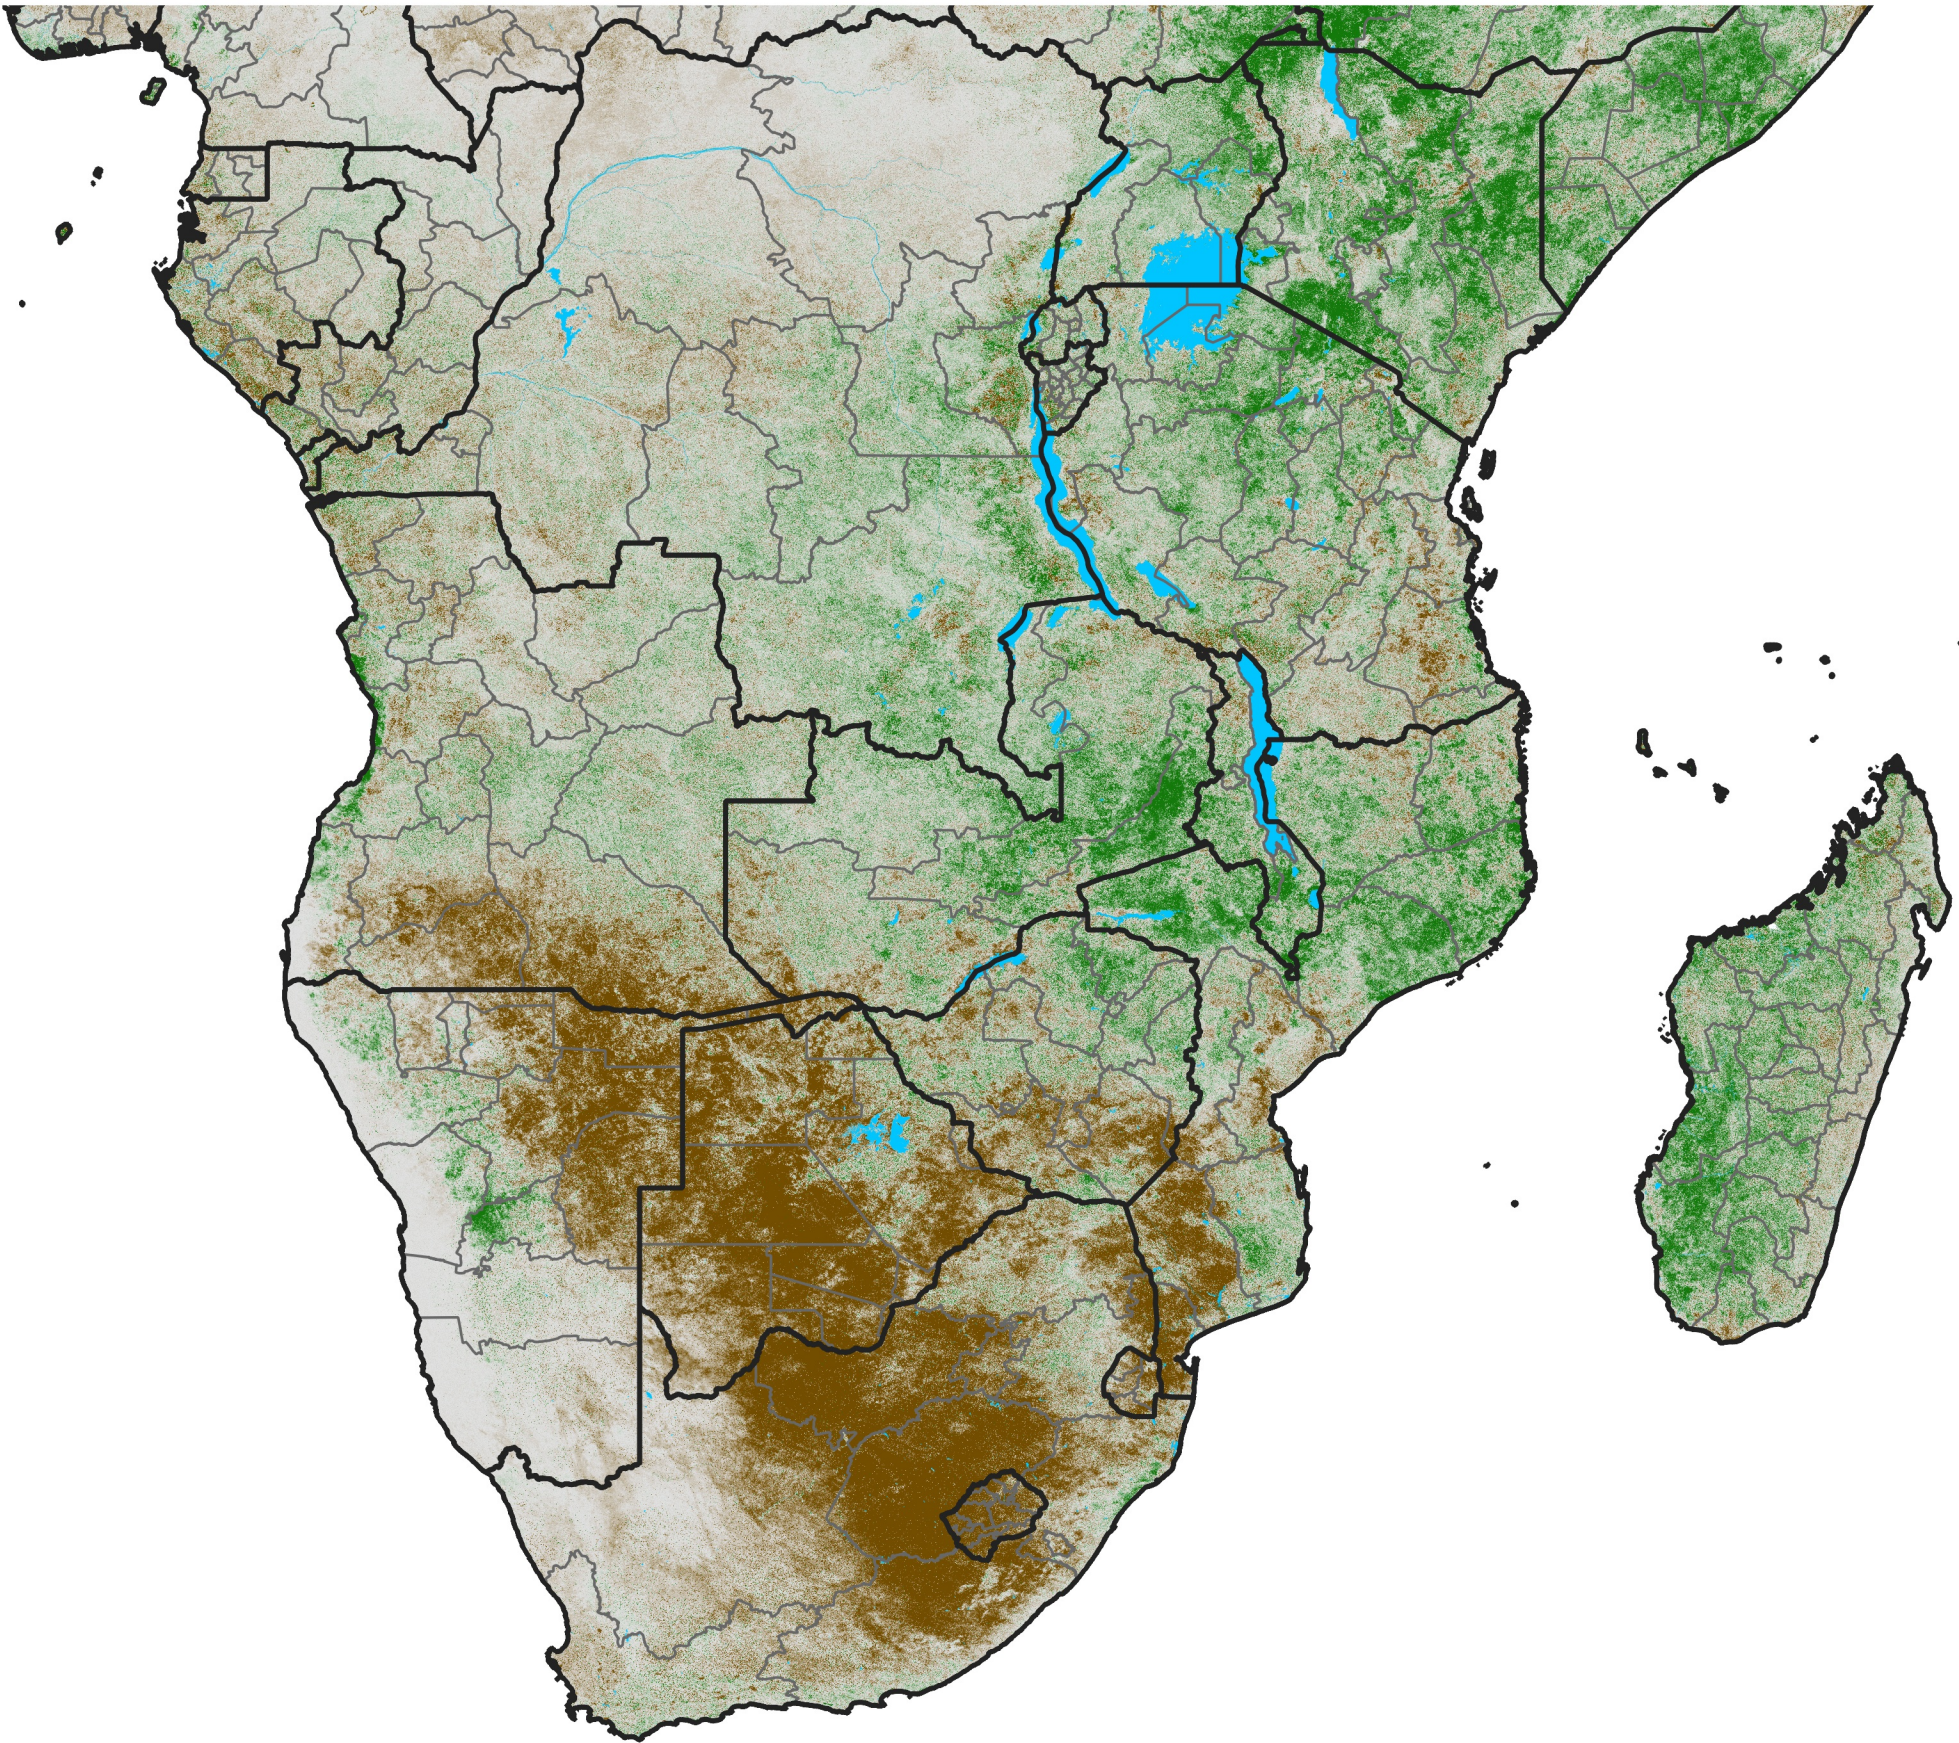

# Southern Africa

## NDVI Difference

2015 minus 2014

Period 36 / December 21 - 31, 2015

### NDVI Difference

< -0.3   -0.2   -0.1   -0.05   0.05   0.1   0.2   >0.3

Negative

No Difference

Positive