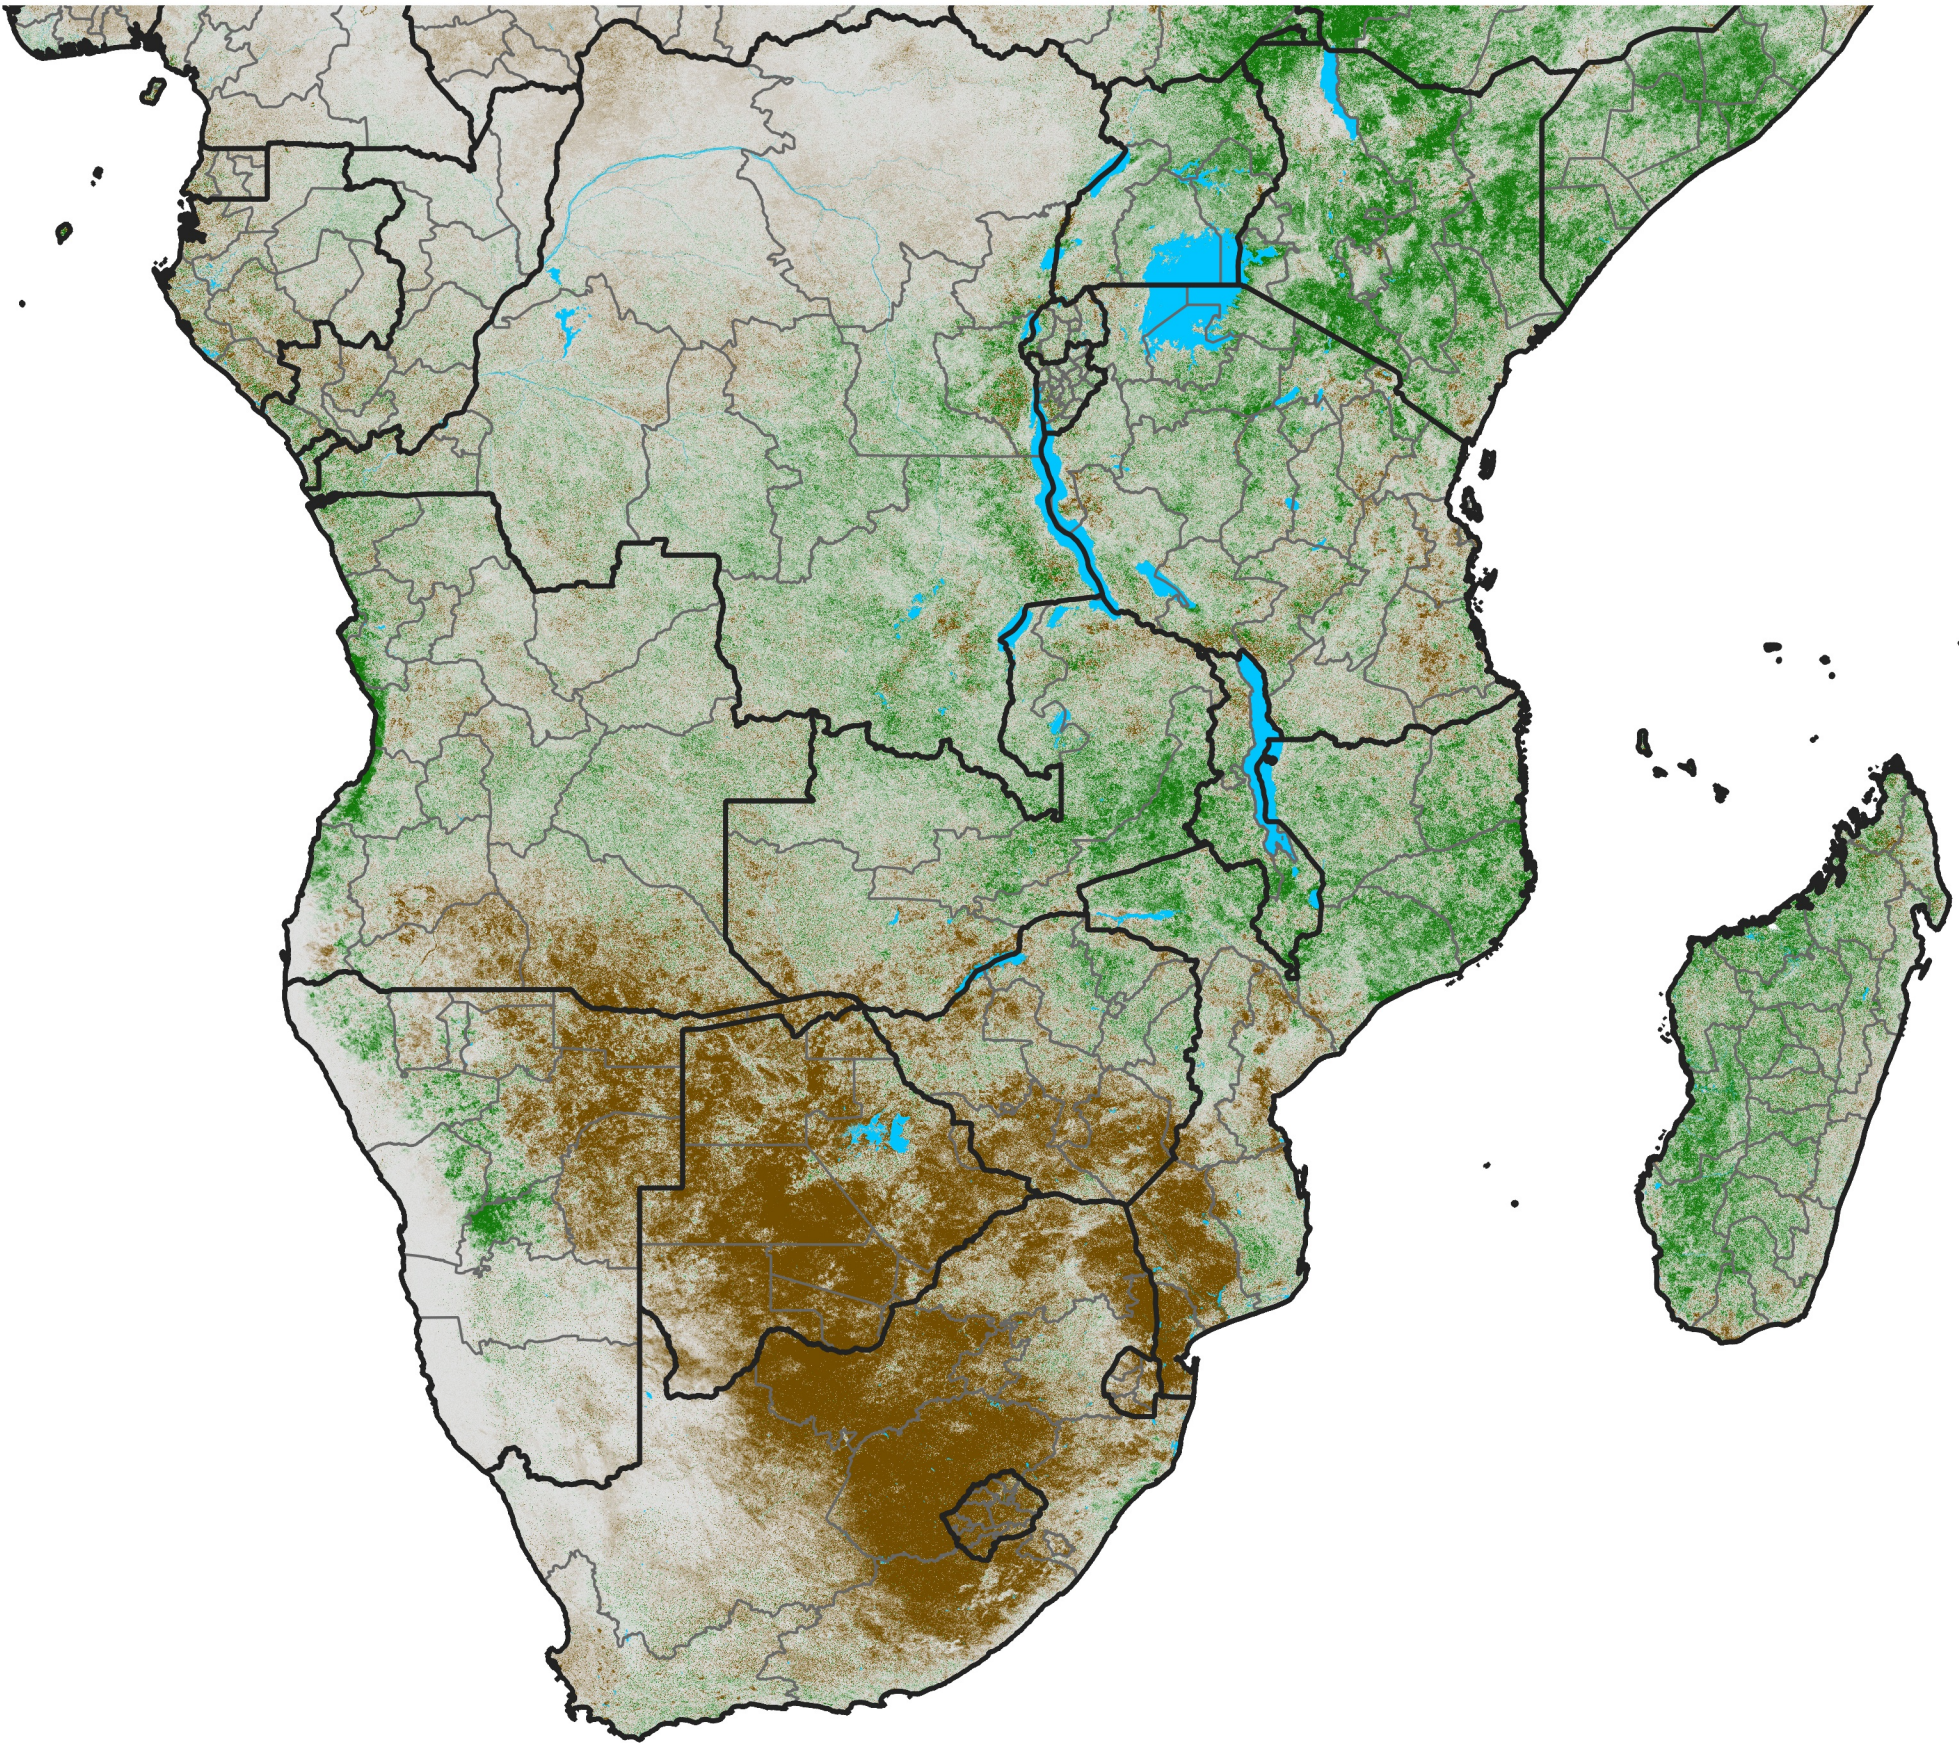

Southern Africa

NDVI Difference

2016 minus 2015

Period 01 / January 01 - 10, 2016

NDVI Difference

< -0.3 -0.2 -0.1 -0.05 0.05 0.1 0.2 >0.3

Negative

No Difference