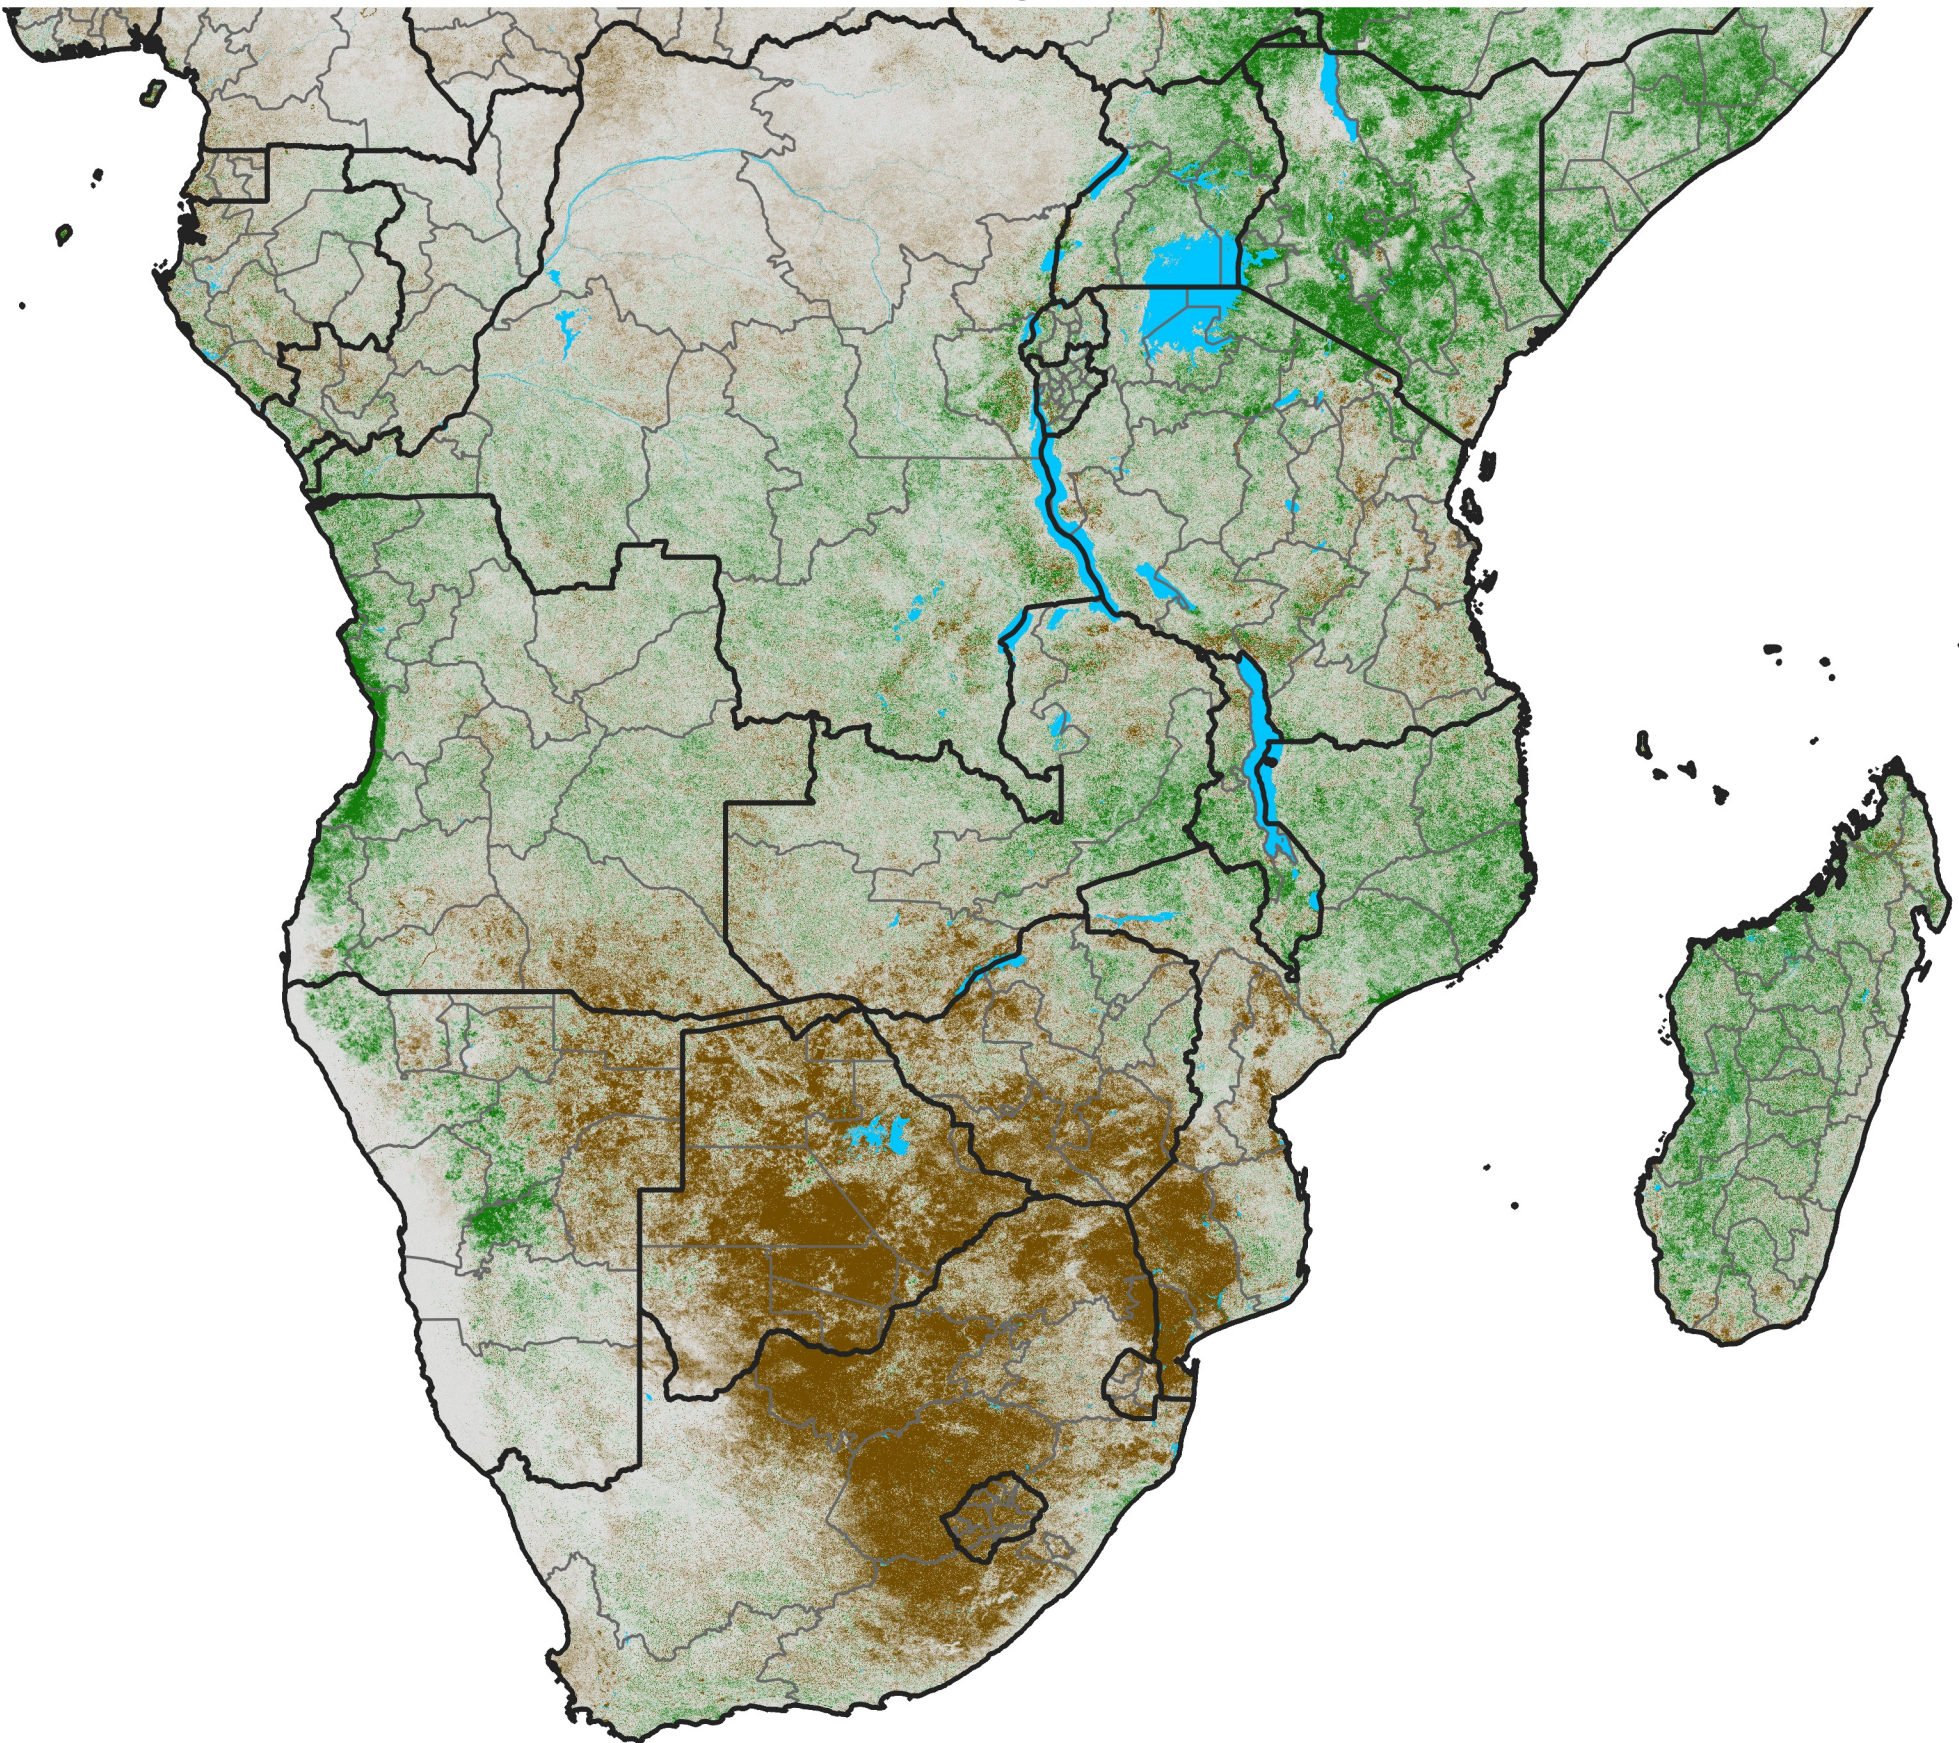

Southern Africa

NDVI Difference

2016 minus 2015

Period 02 / January 11 - 20, 2016

NDVI Difference

< -0.3 -0.2 -0.1 -0.05 0.05 0.1 0.2 >0.3

Negative

No Difference