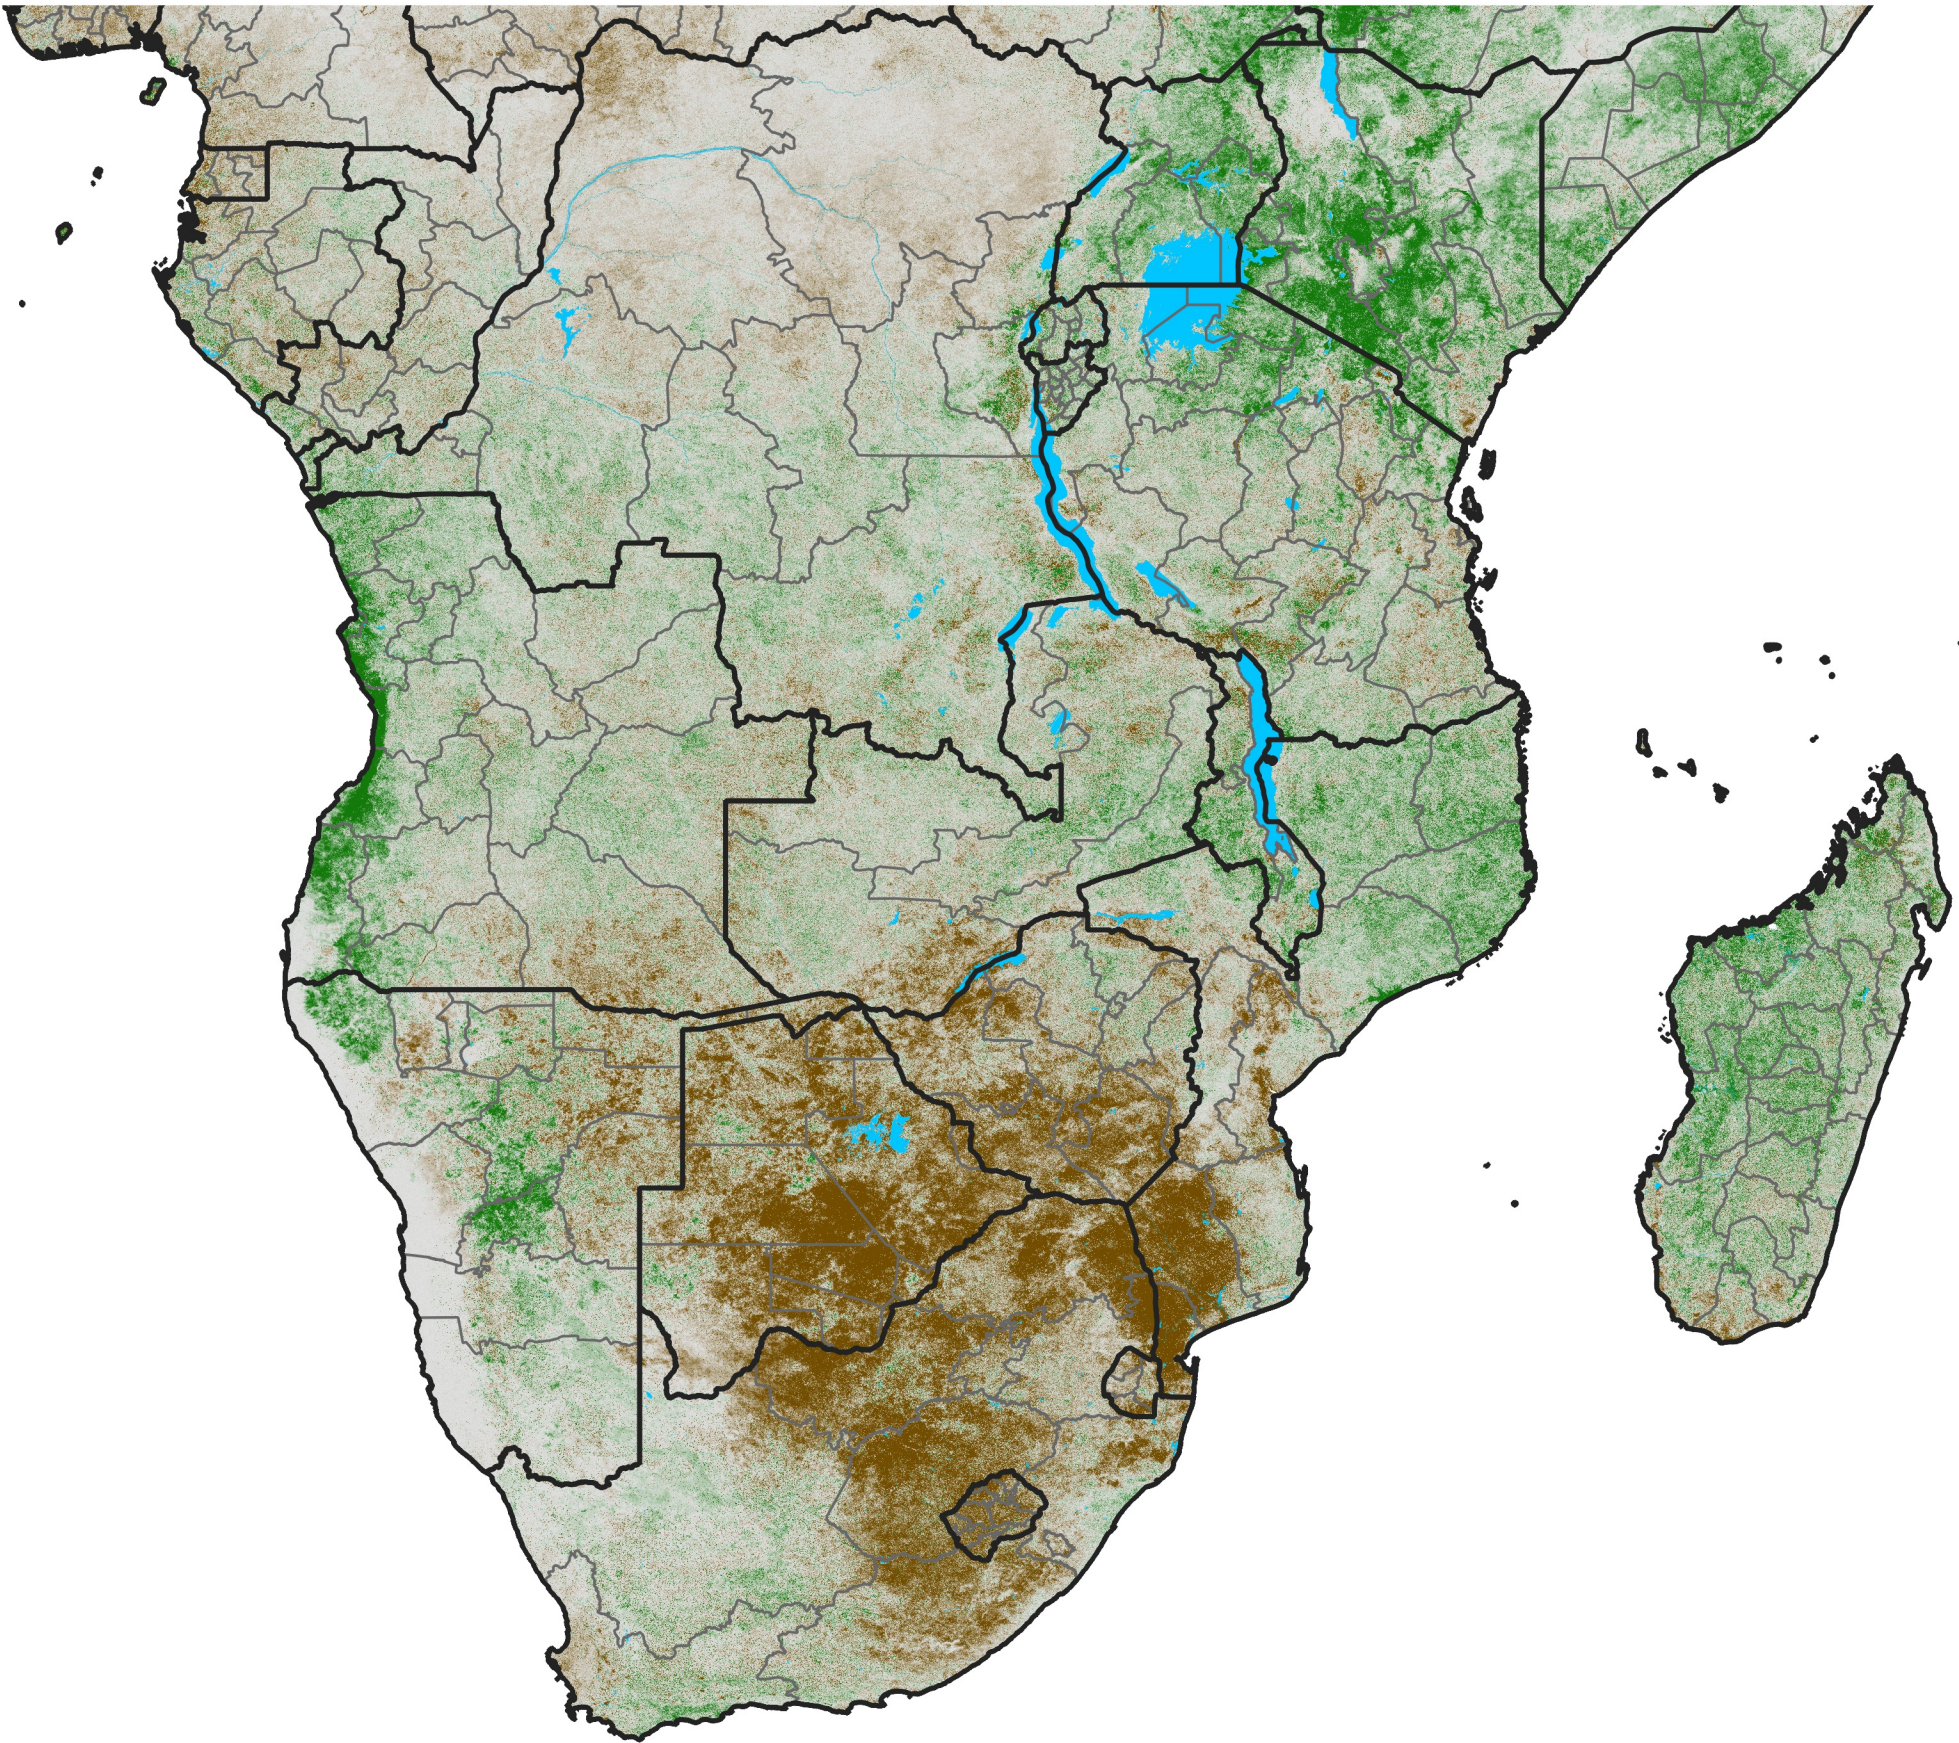

Southern Africa

NDVI Difference

2016 minus 2015

Period 03 / January 21 - 31, 2016

NDVI Difference

< -0.3 -0.2 -0.1 -0.05 0.05 0.1 0.2 >0.3

Negative

No Difference