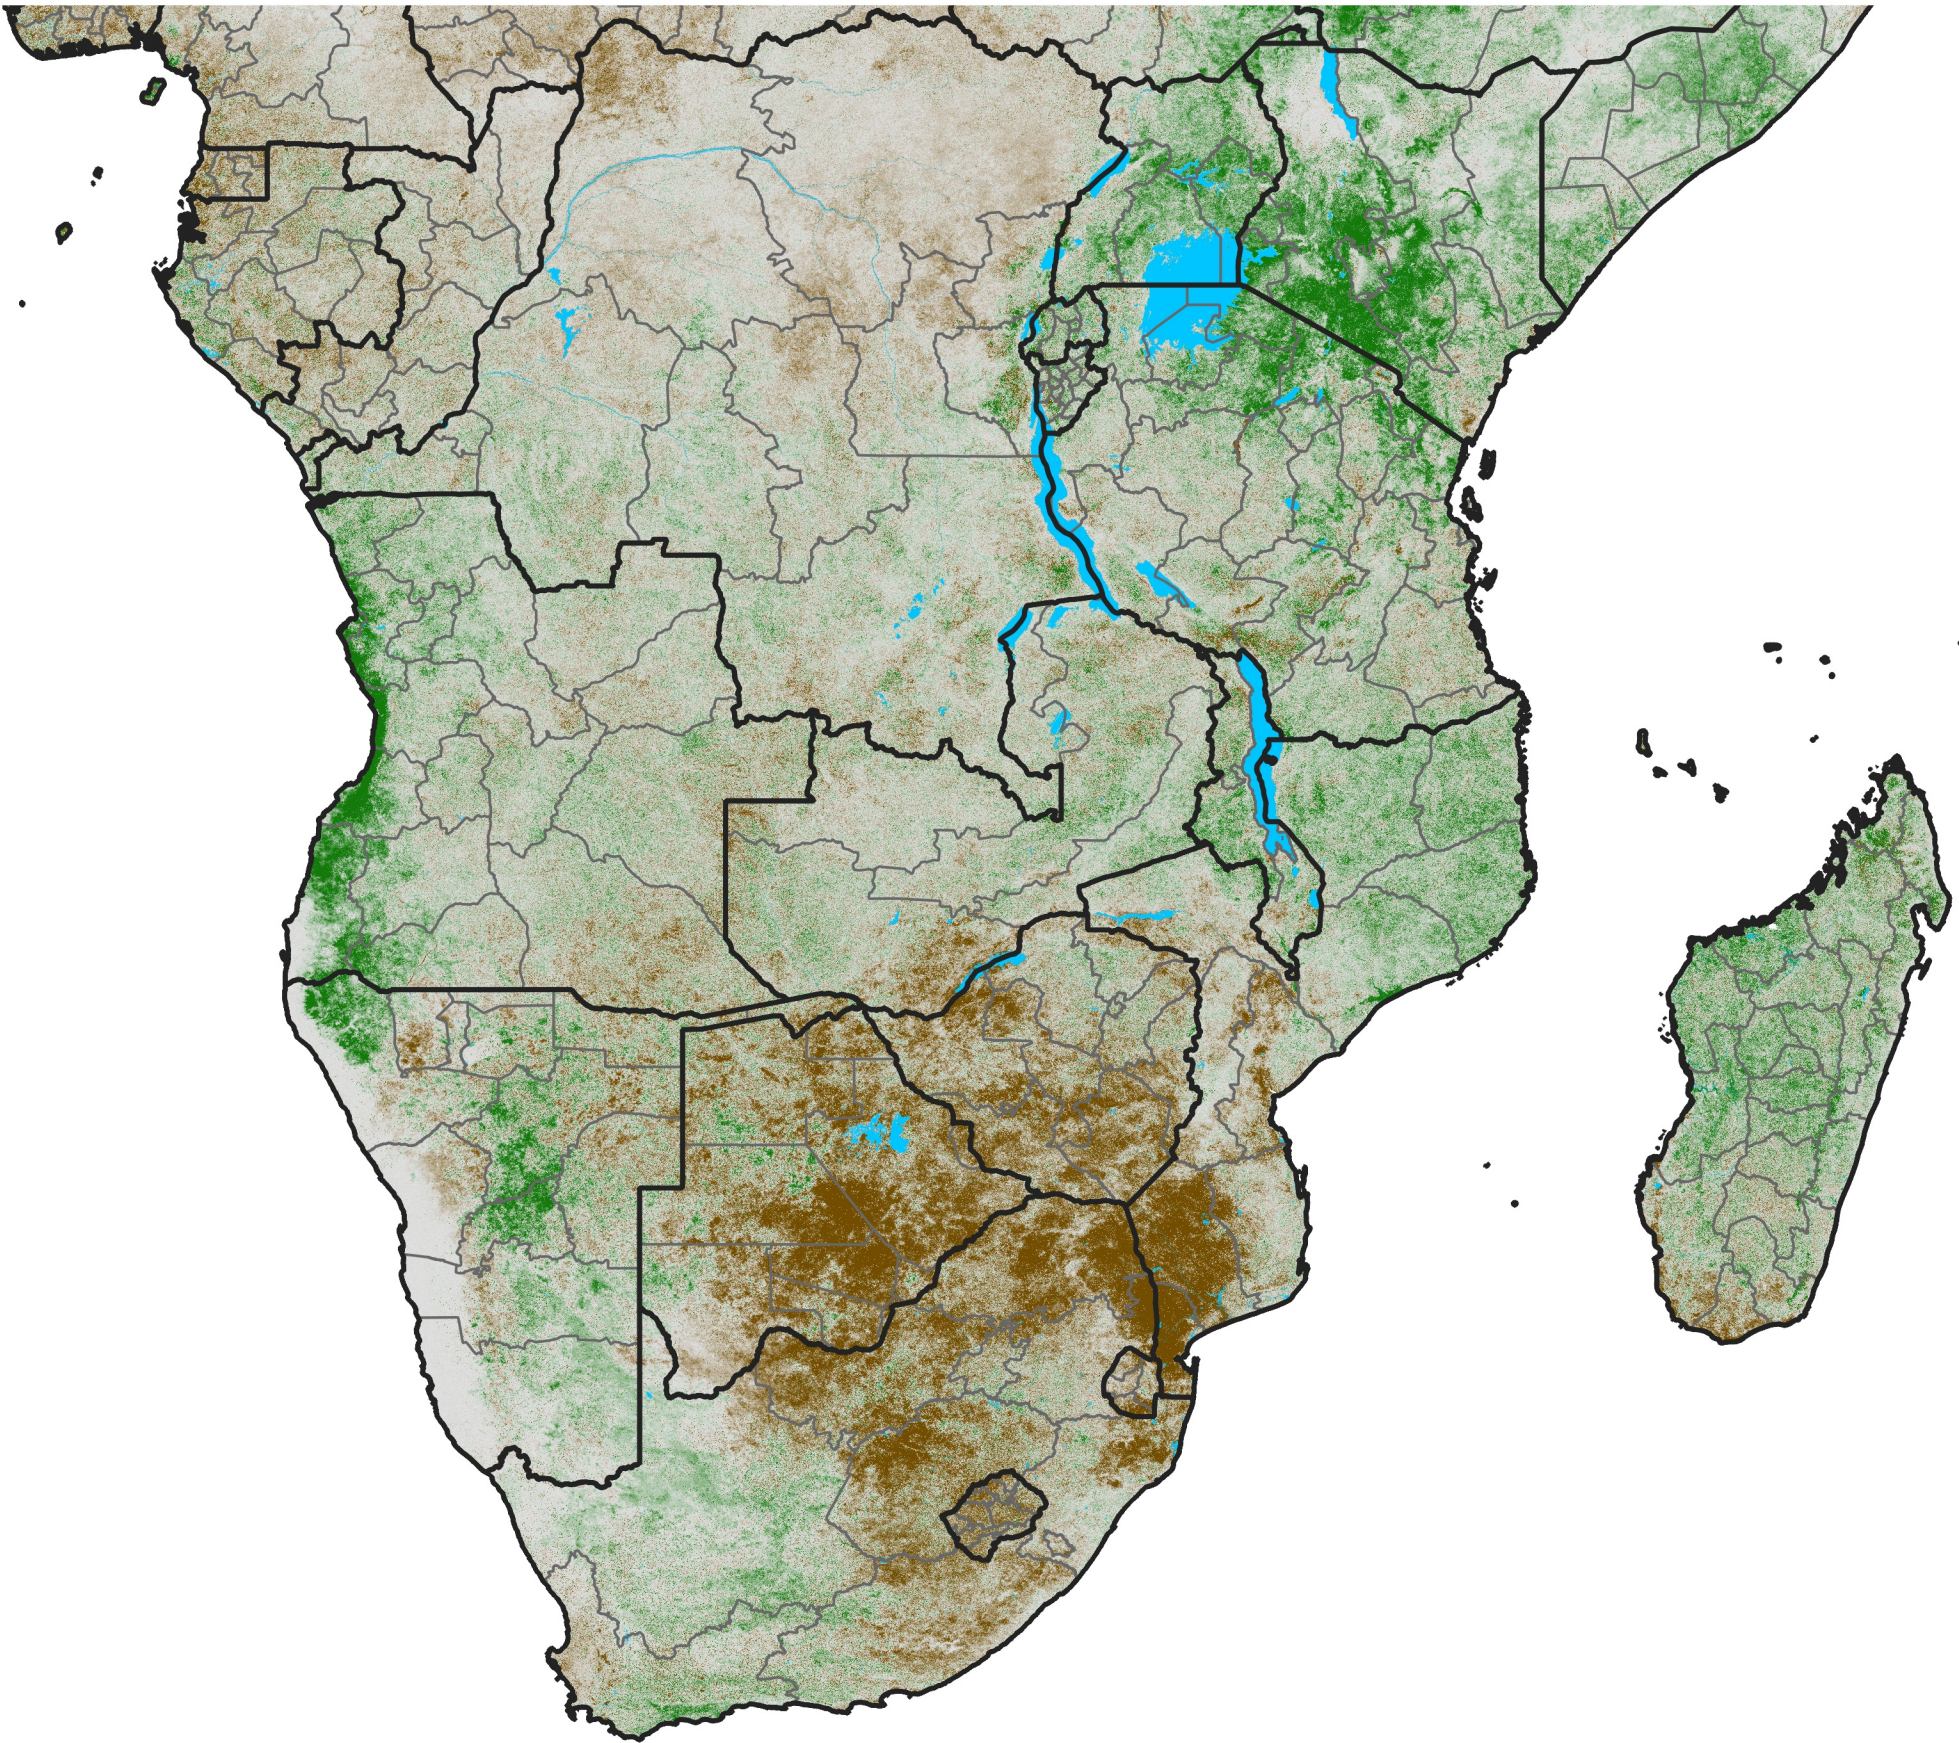

# Southern Africa NDVI Difference

2016 minus 2015

Period 04 / February 01 - 10, 2016

## NDVI Difference

< -0.3   -0.2   -0.1   -0.05   0.05   0.1   0.2   >0.3

Negative

No Difference

Positive