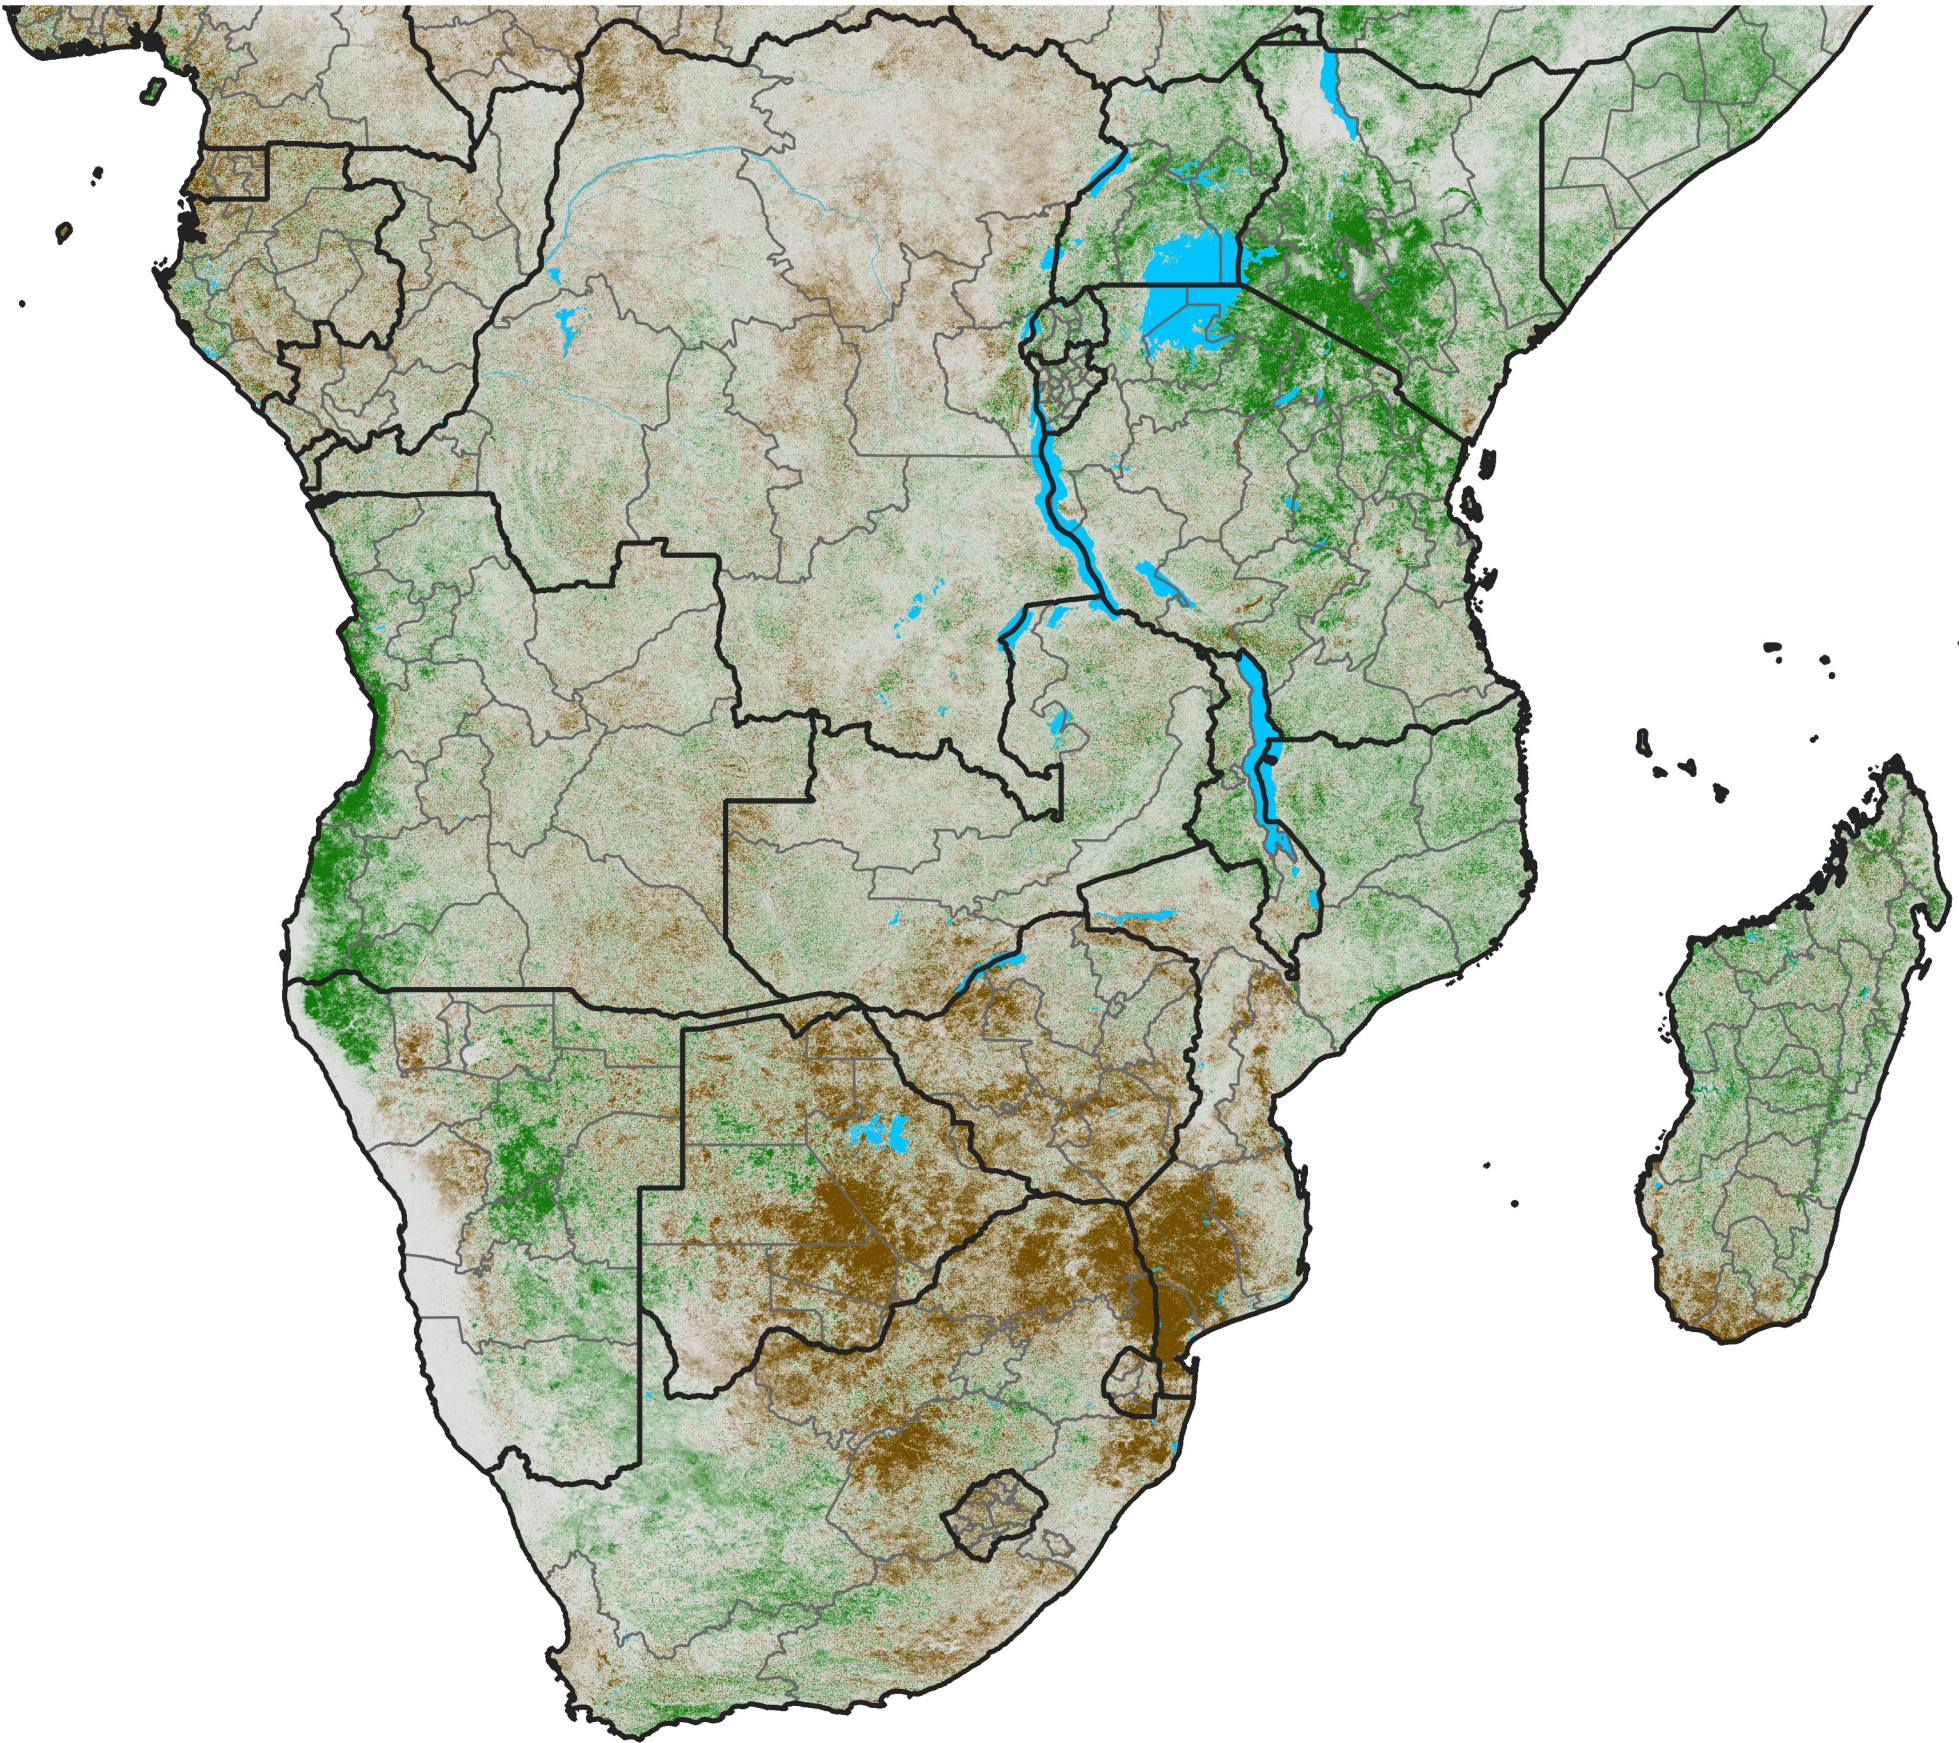

Southern Africa NDVI Difference

2016 minus 2015

Period 05 / February 11 - 20, 2016

NDVI Difference

< -0.3 -0.2 -0.1 -0.05 0.05 0.1 0.2 > 0.3

Negative

No Difference

Positive