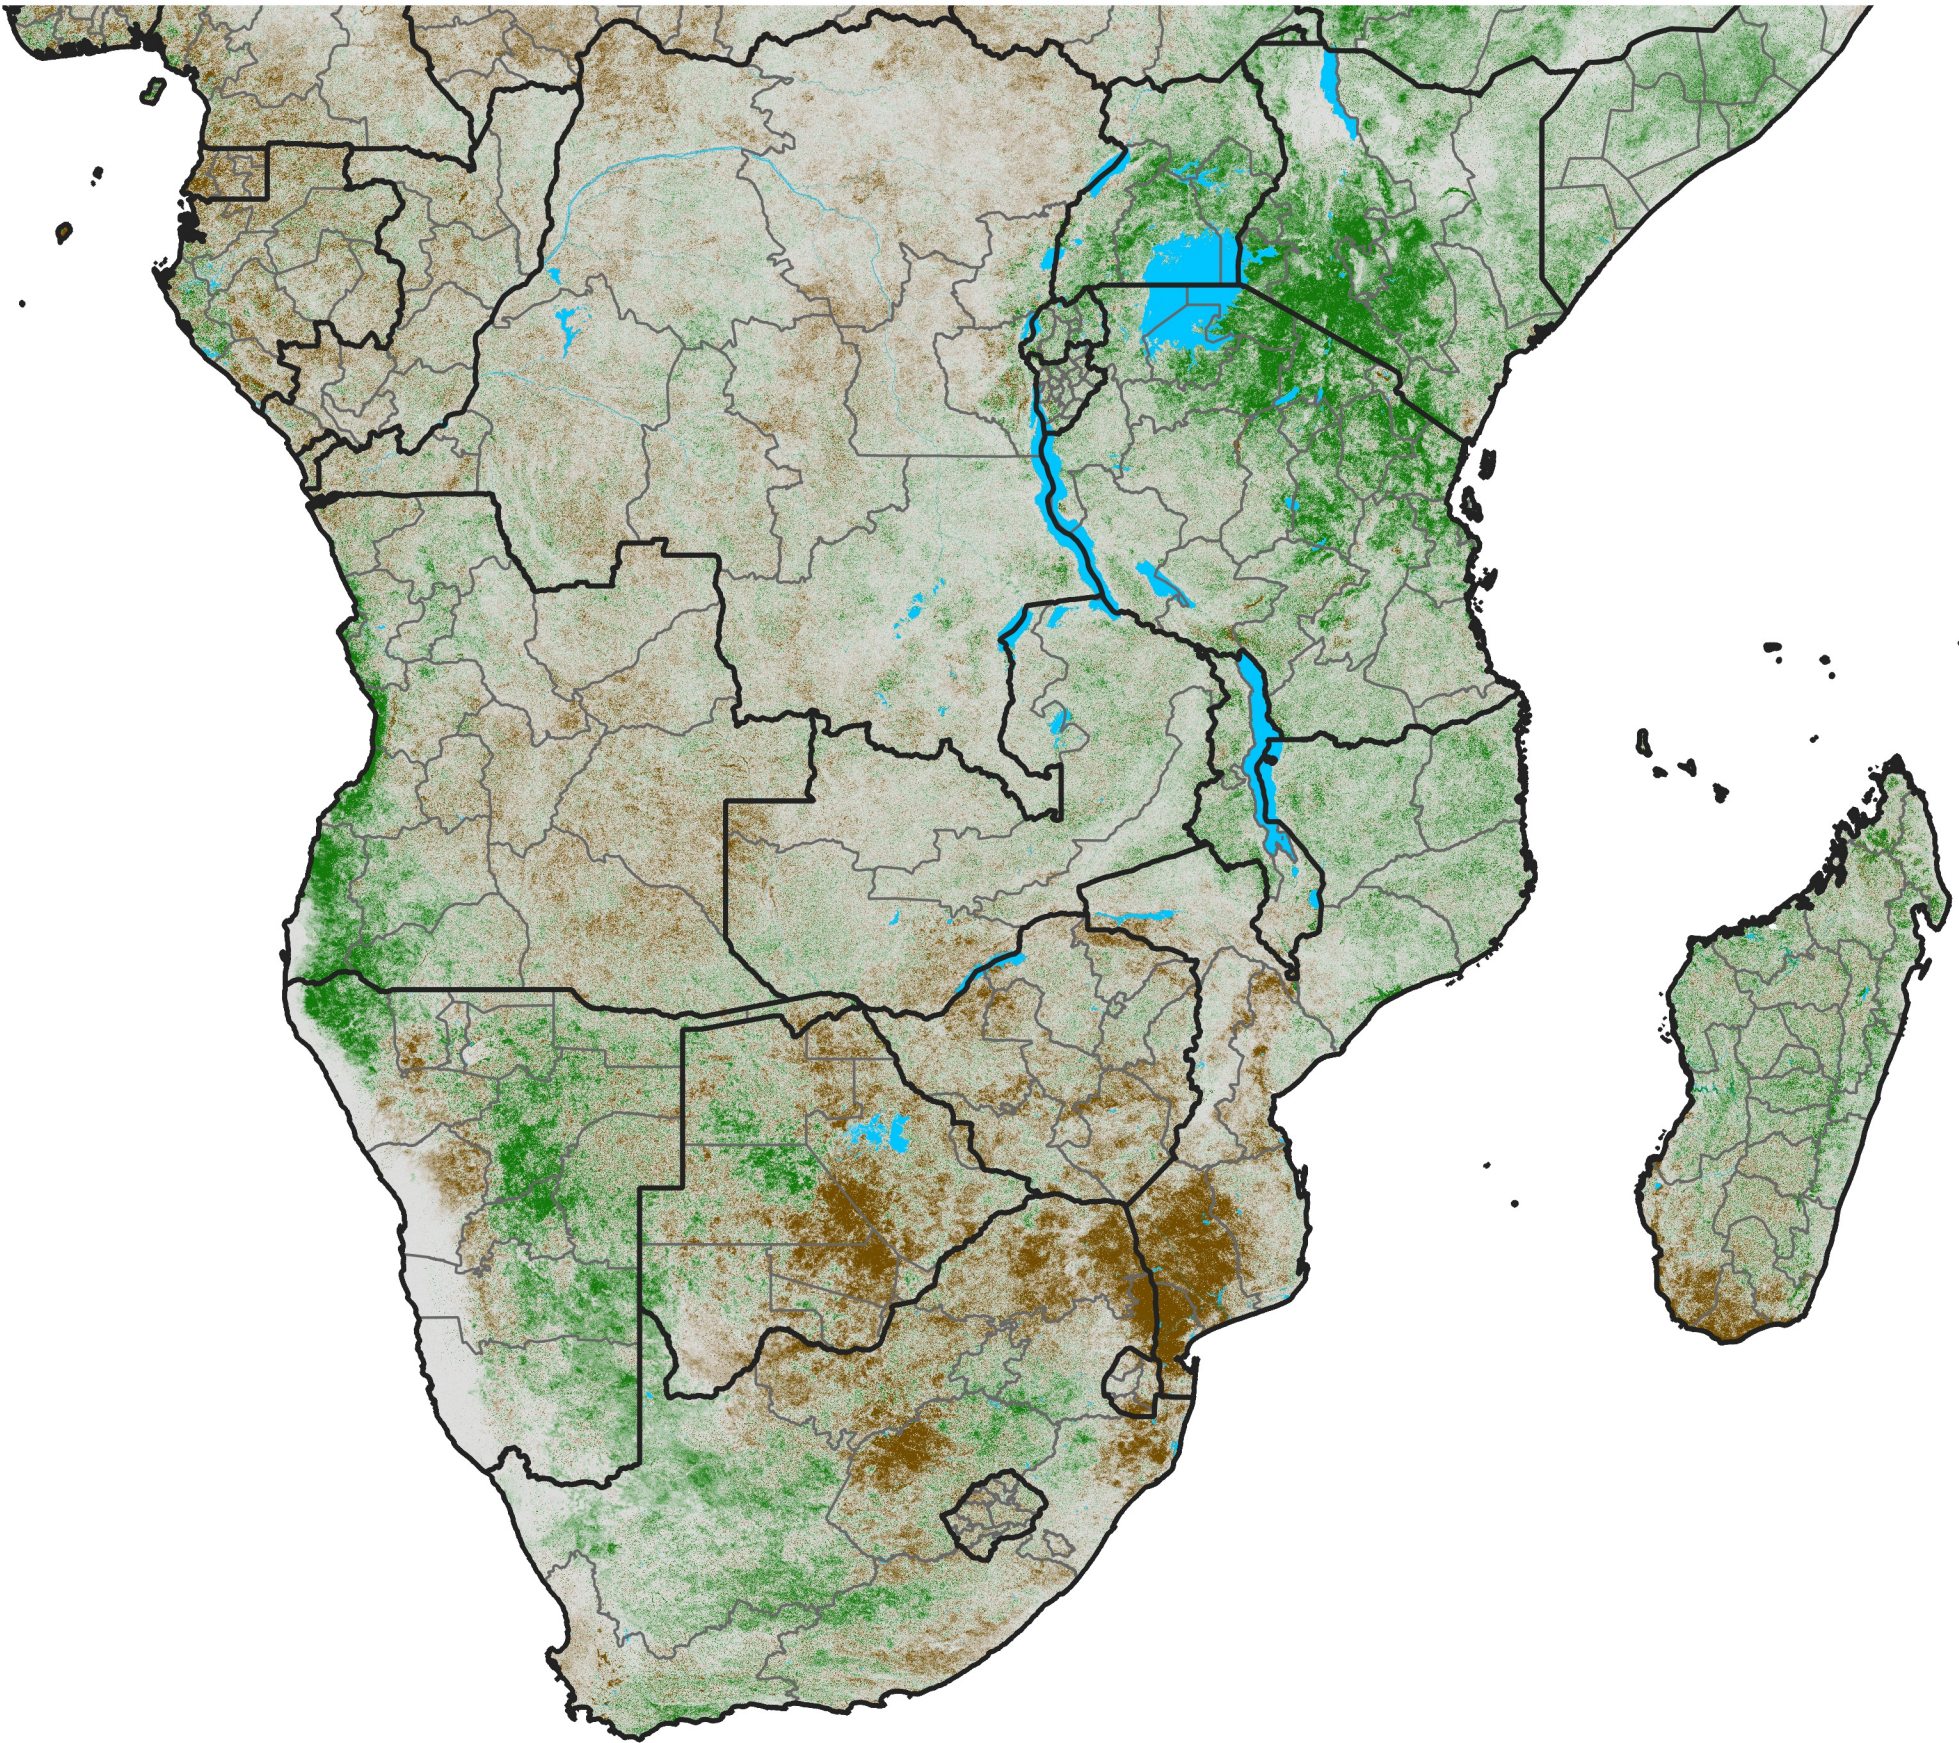

Southern Africa

NDVI Difference

2016 minus 2015

Period 06 / February 21 - 29, 2016

NDVI Difference

< -0.3 -0.2 -0.1 -0.05 0.05 0.1 0.2 >0.3

Negative

No Difference