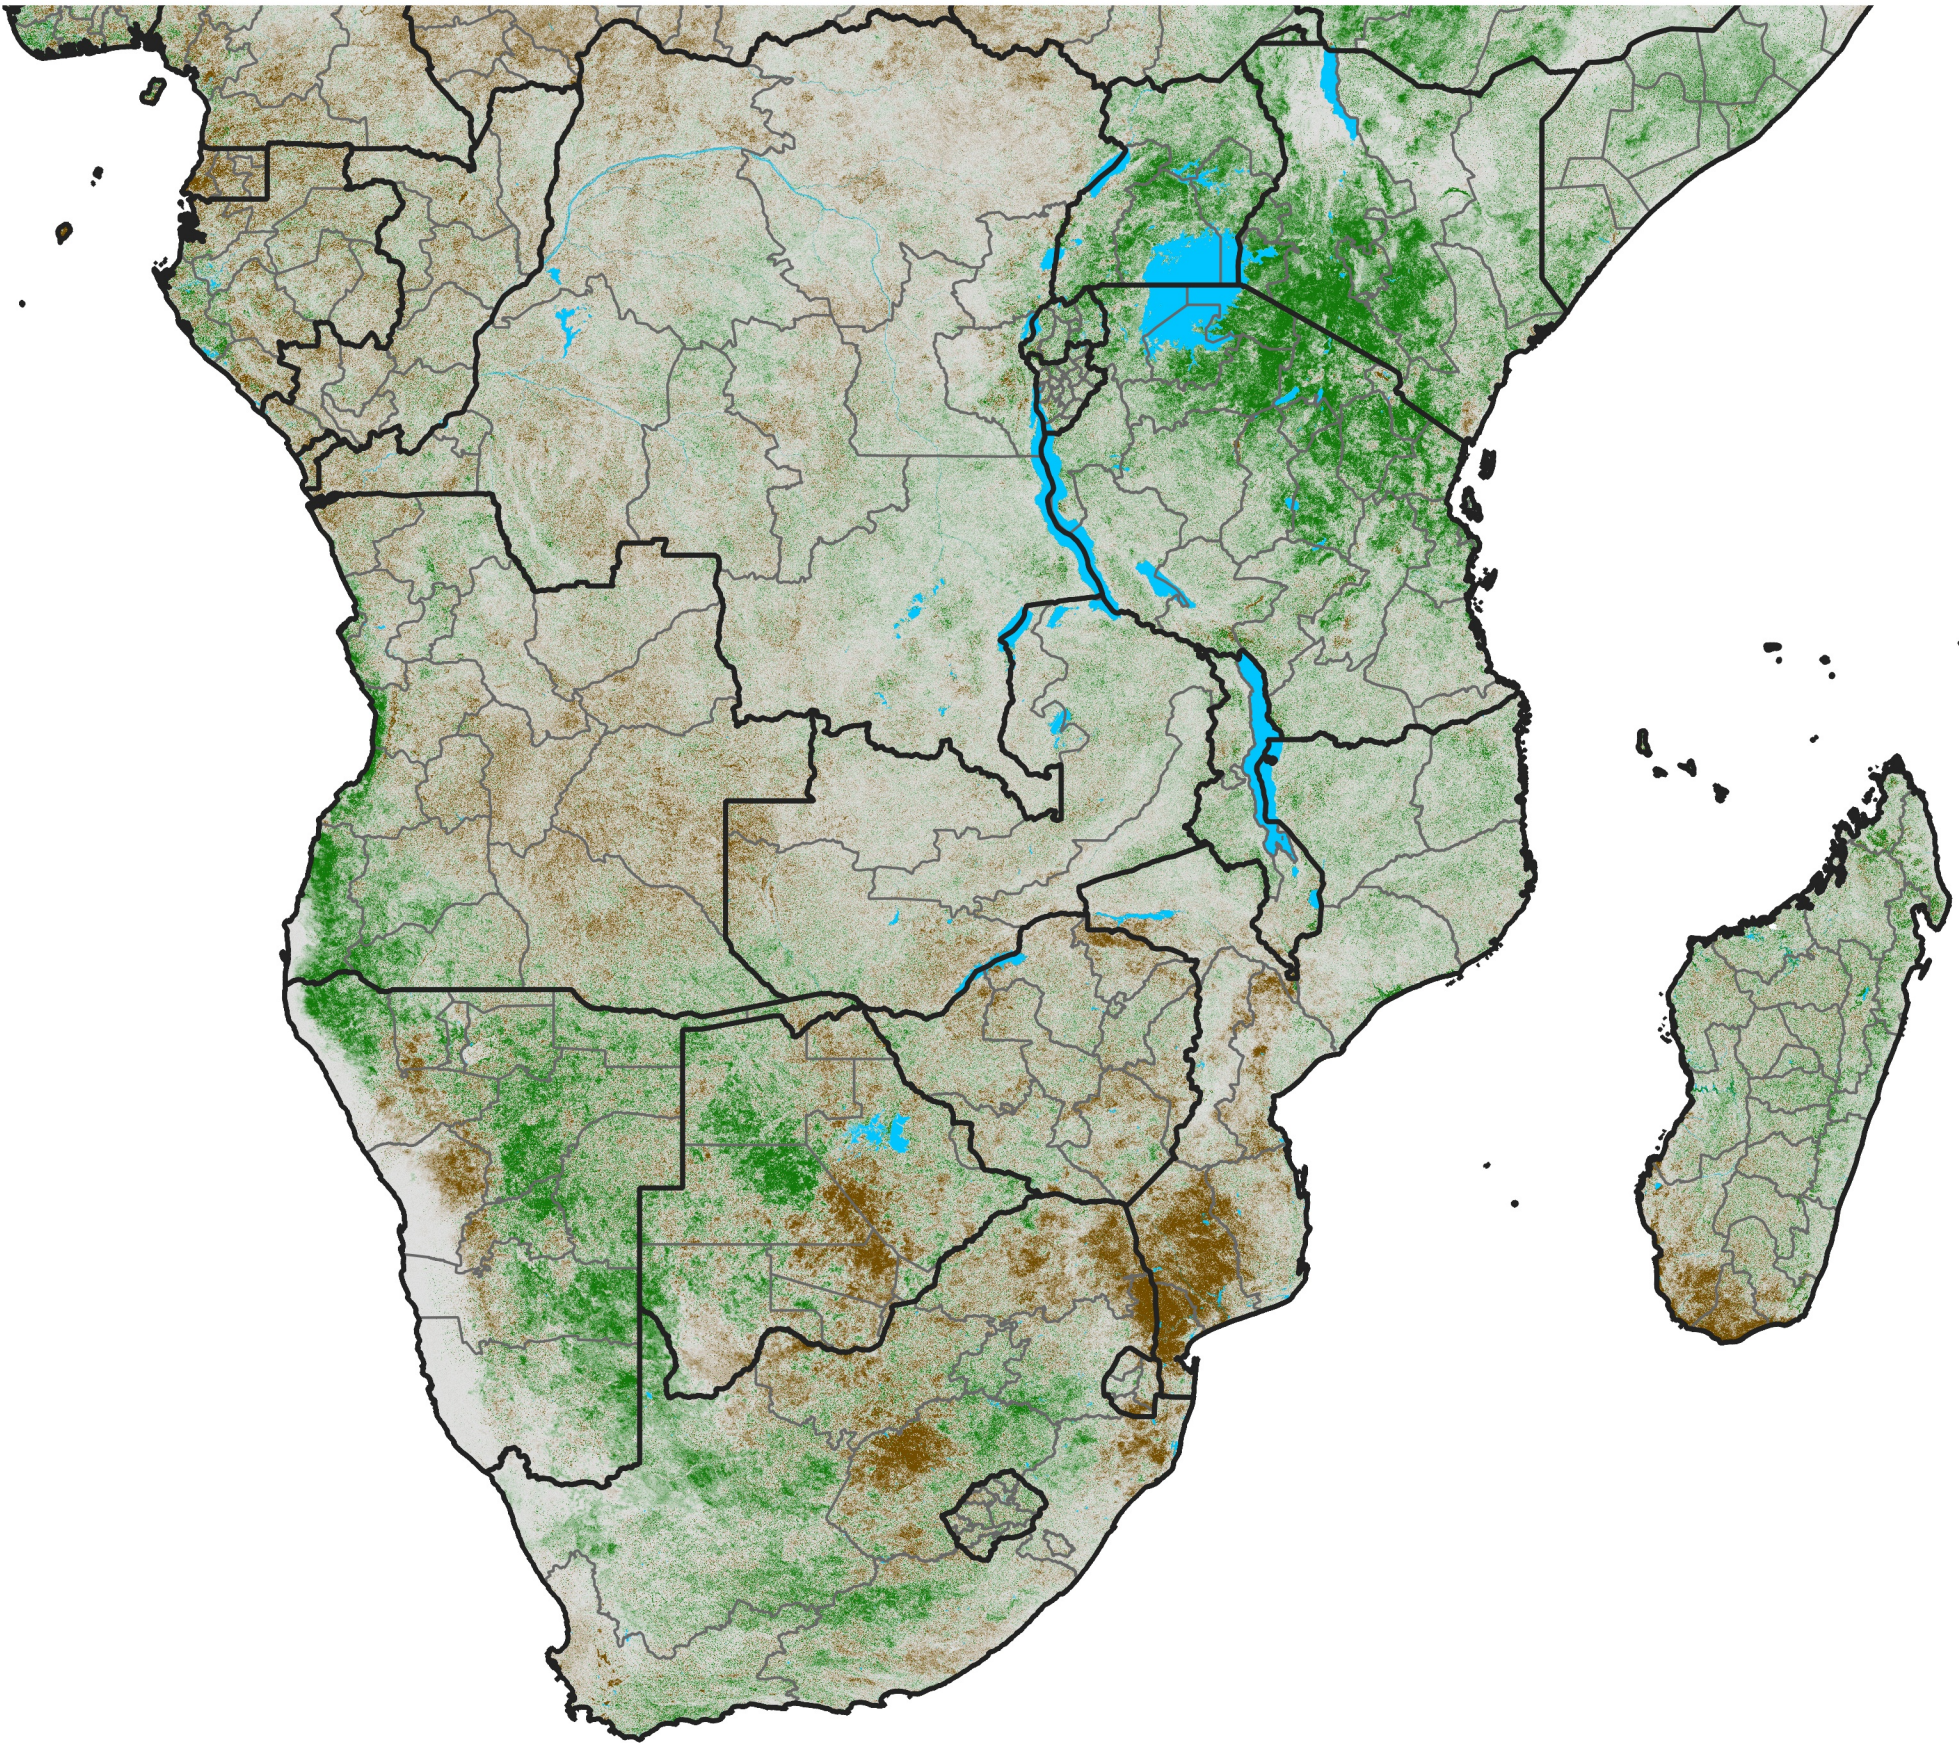

Southern Africa

NDVI Difference

2016 minus 2015

Period 07 / March 01 - 10, 2016

NDVI Difference

< -0.3 -0.2 -0.1 -0.05 0.05 0.1 0.2 >0.3

Negative

No Difference