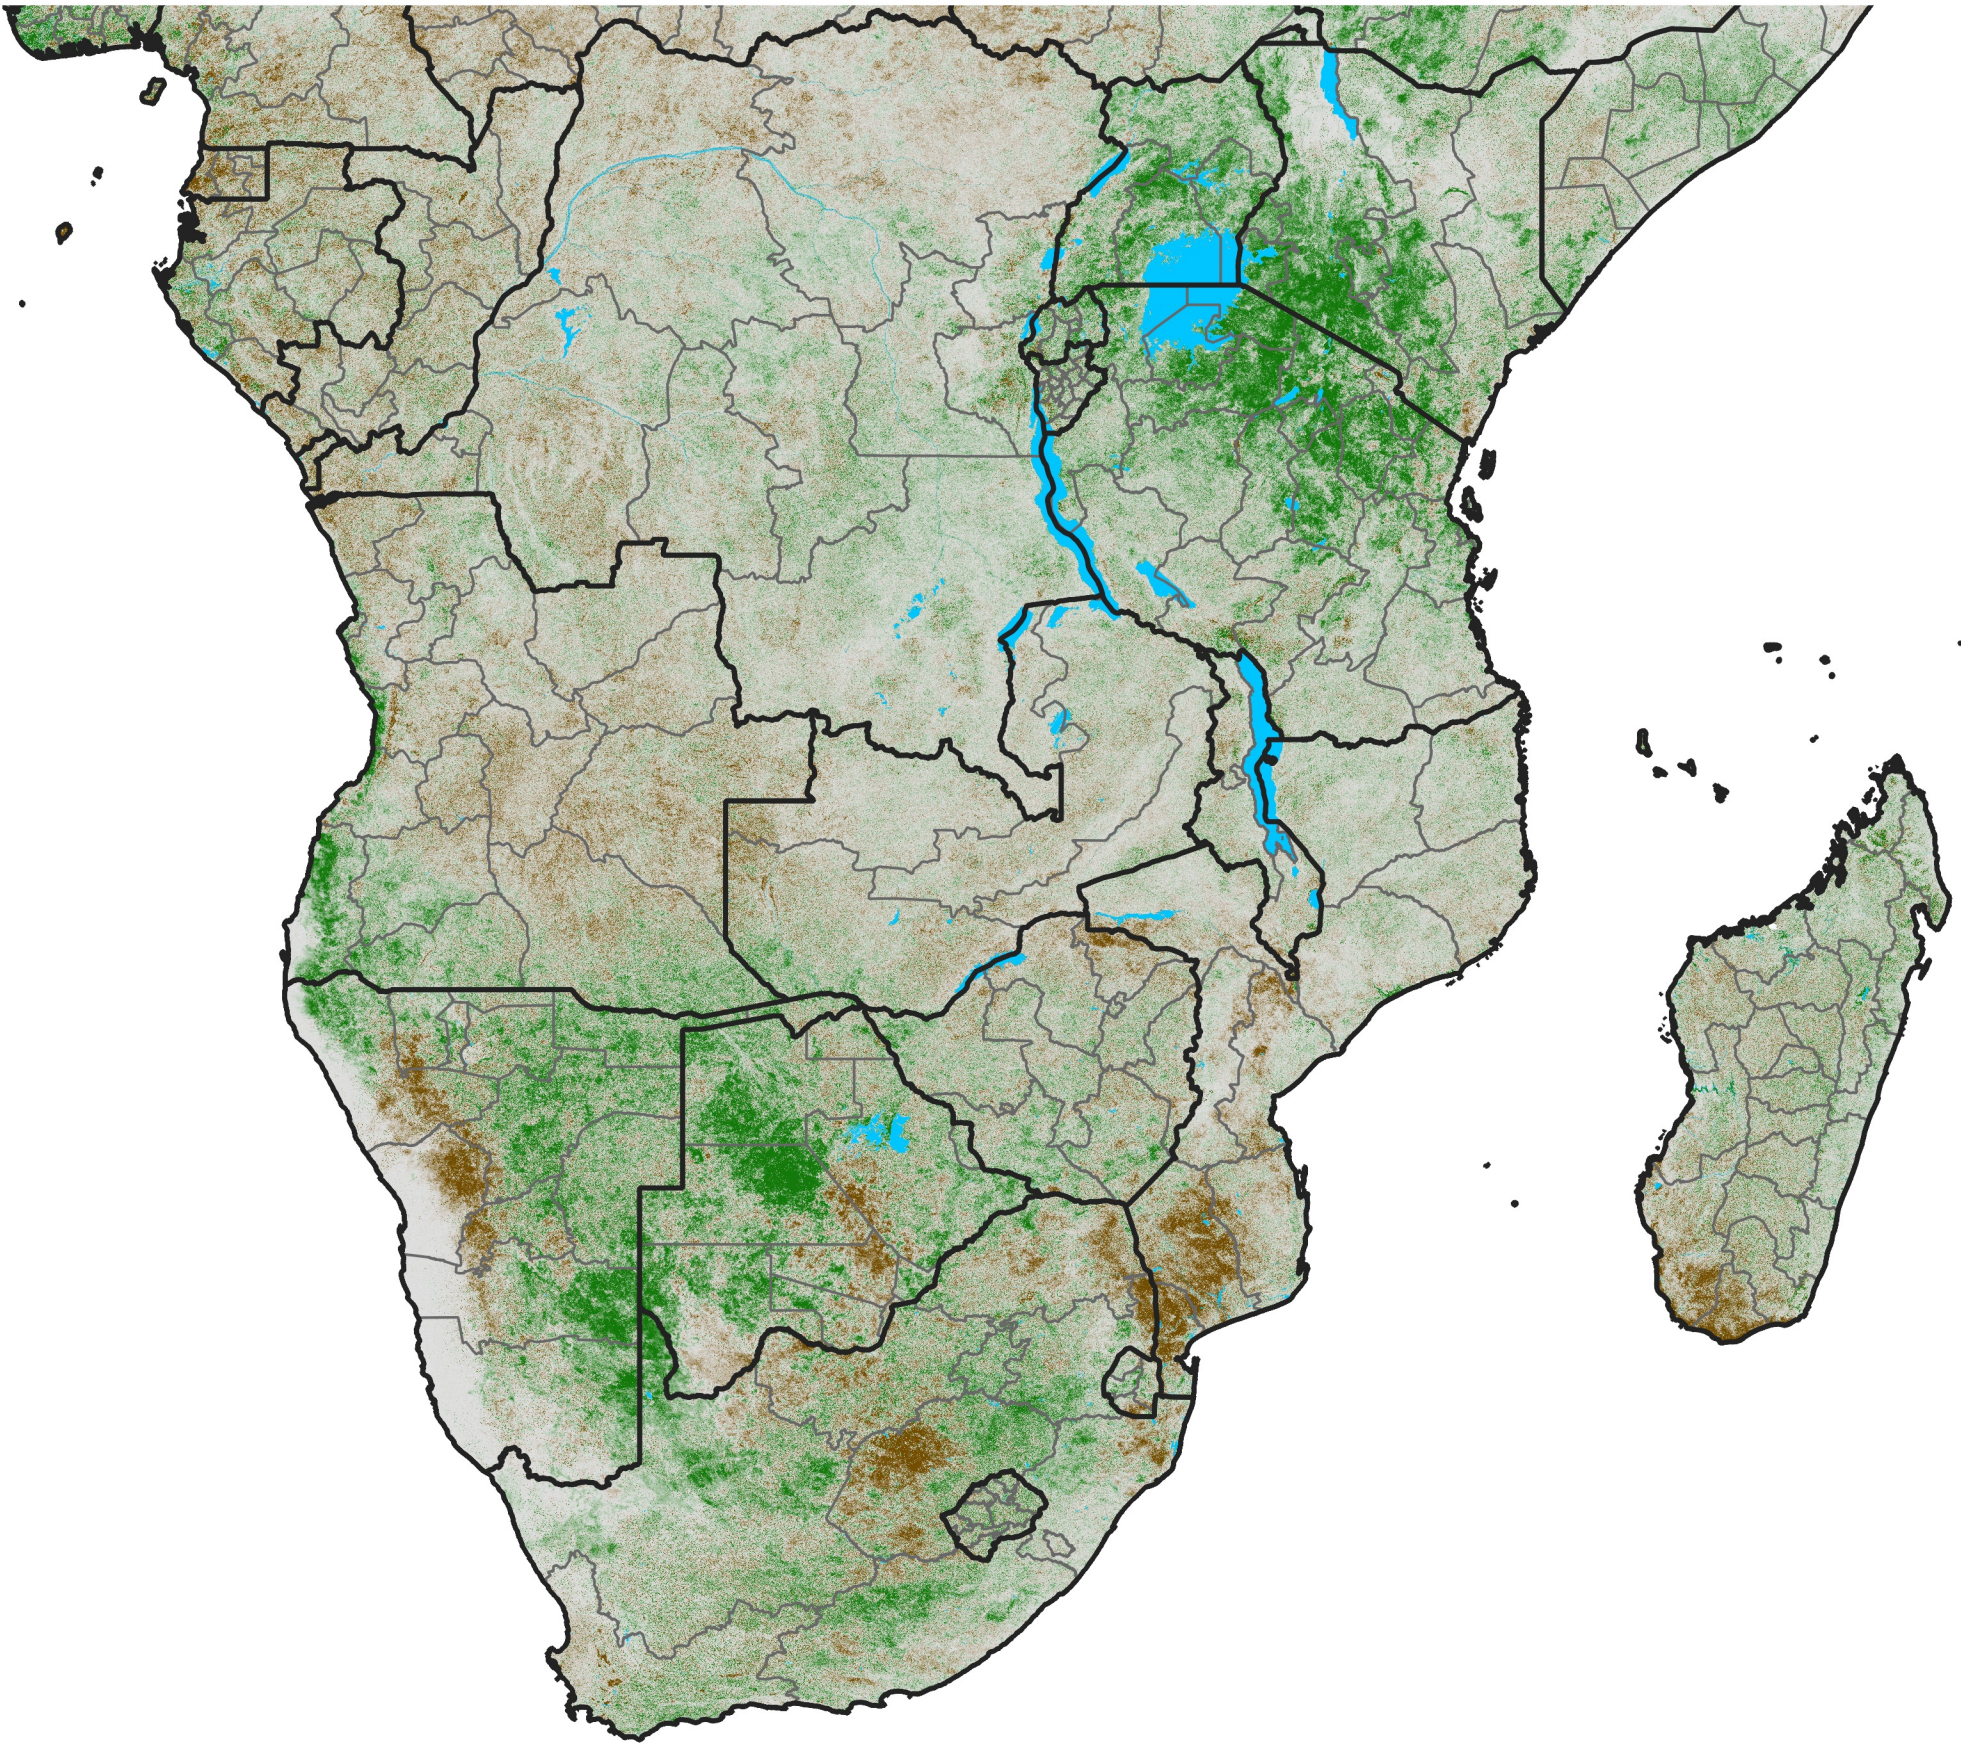

Southern Africa NDVI Difference

2016 minus 2015

Period 08 / March 11 - 20, 2016

NDVI Difference

< -0.3 -0.2 -0.1 -0.05 0.05 0.1 0.2 >0.3

Negative

No Difference

Positive