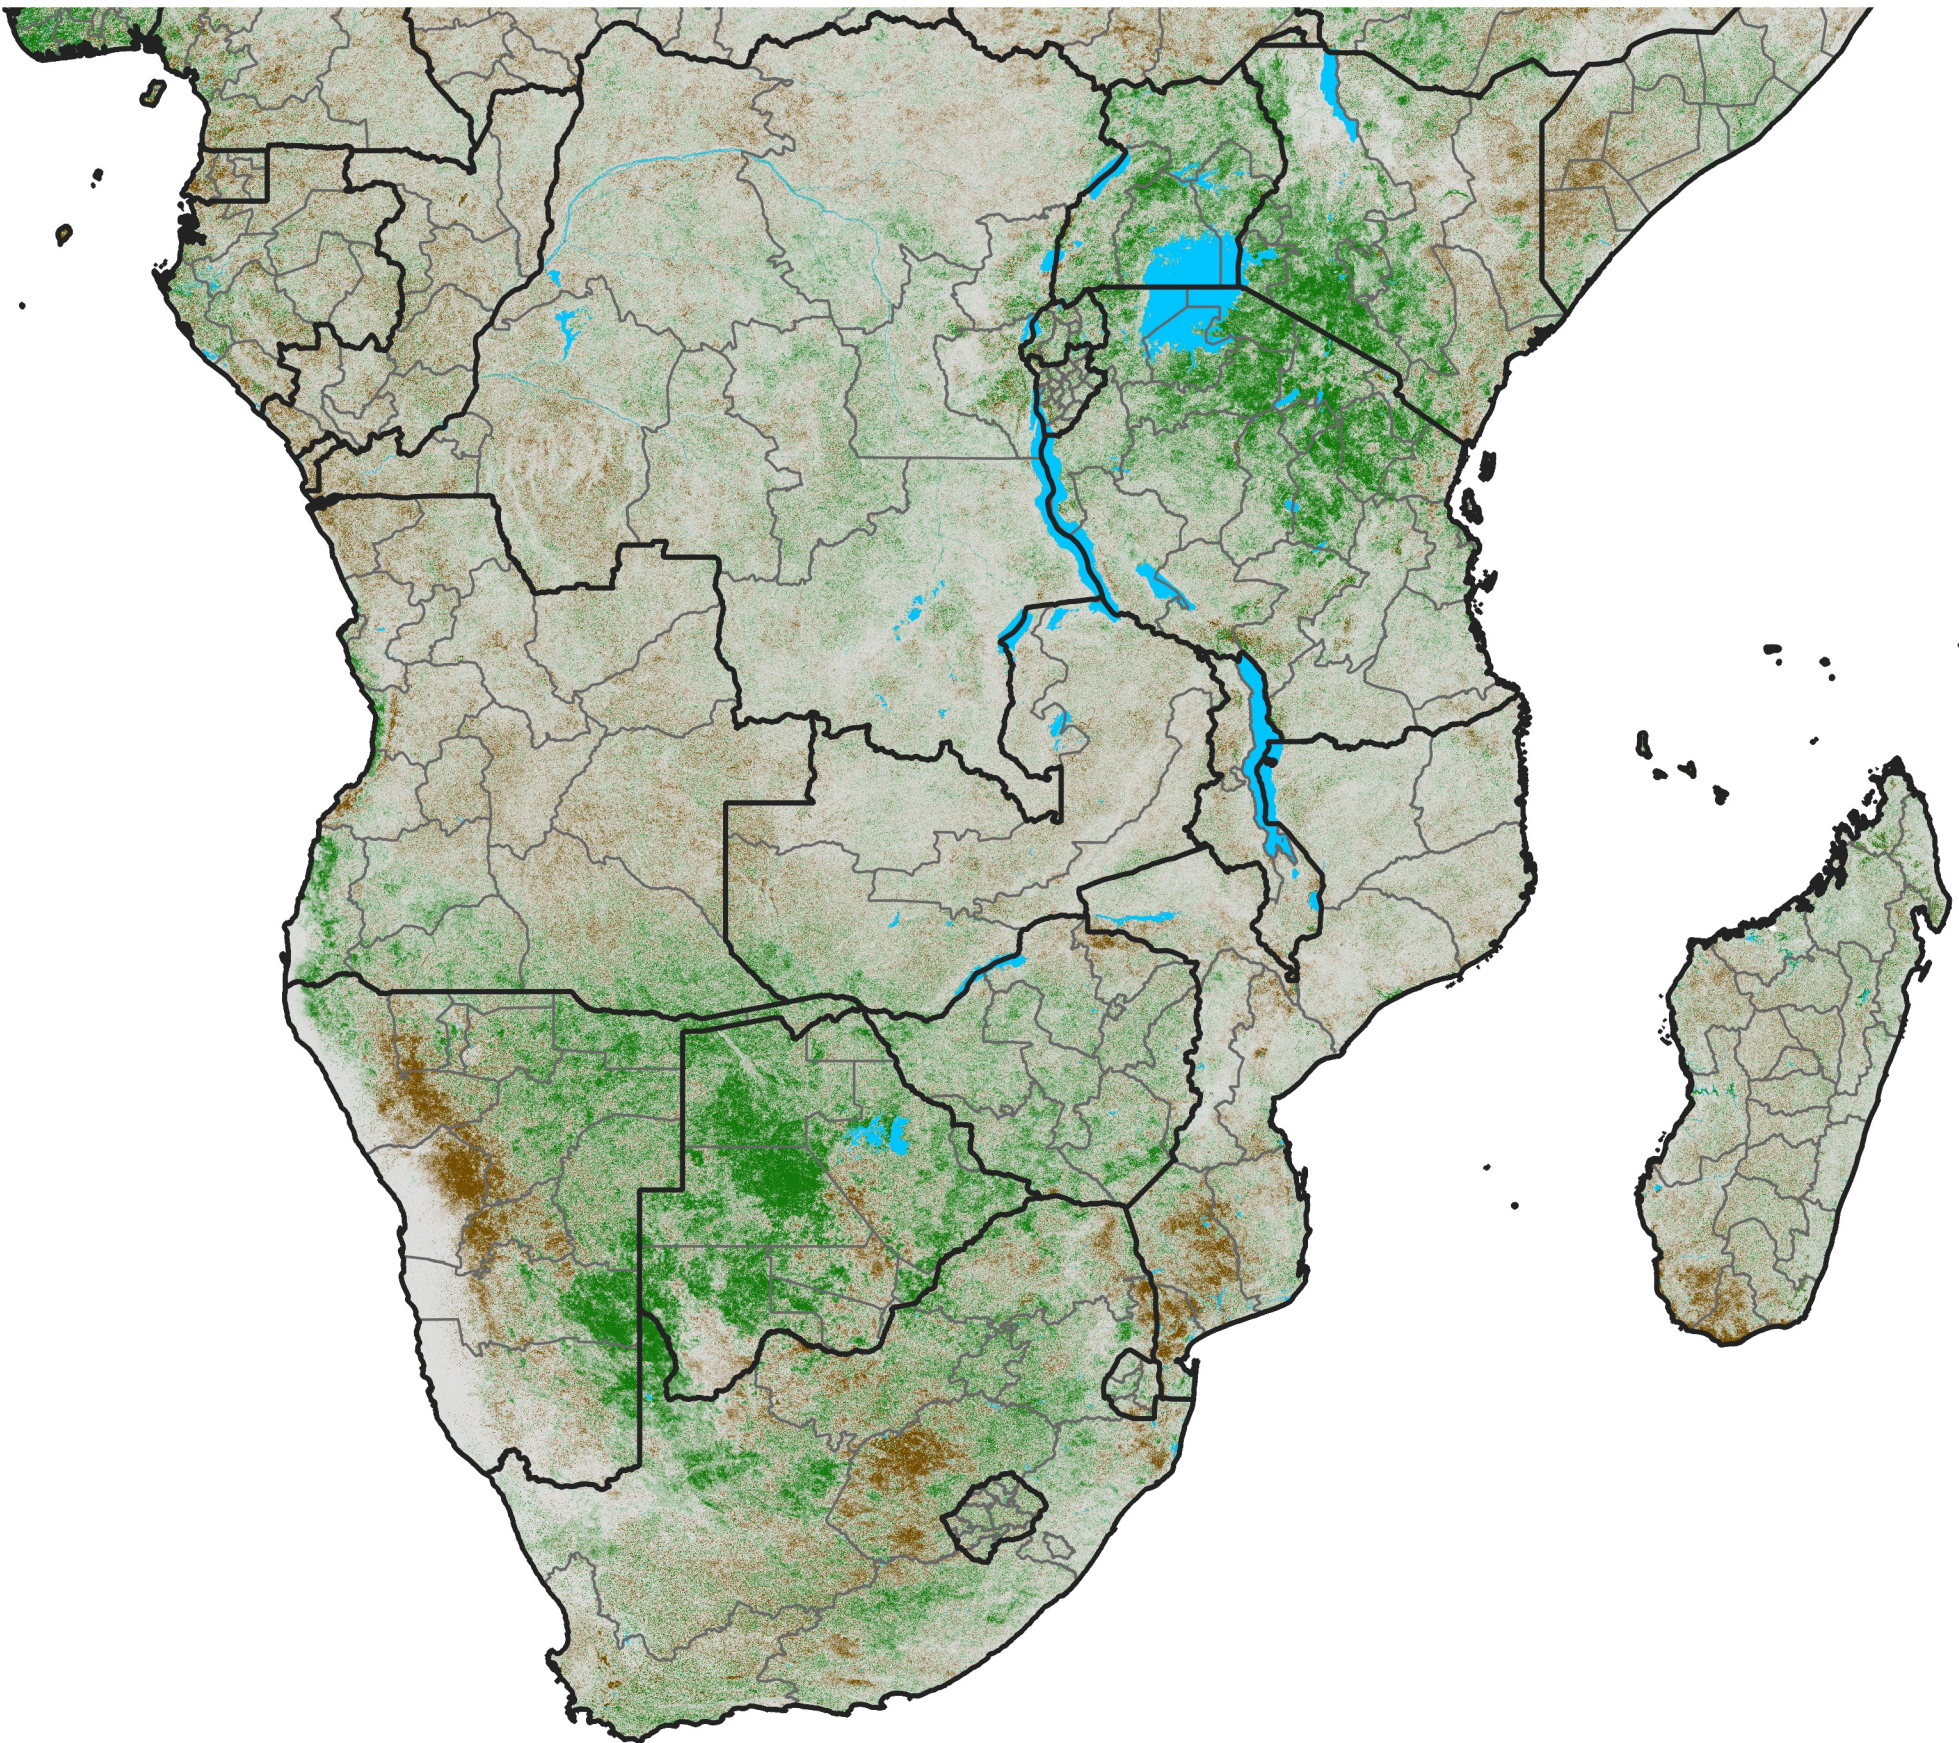

Southern Africa NDVI Difference

2016 minus 2015

Period 09 / March 21 - 31, 2016

NDVI Difference

< -0.3 -0.2 -0.1 -0.05 0.05 0.1 0.2 >0.3

Negative

No Difference

Positive