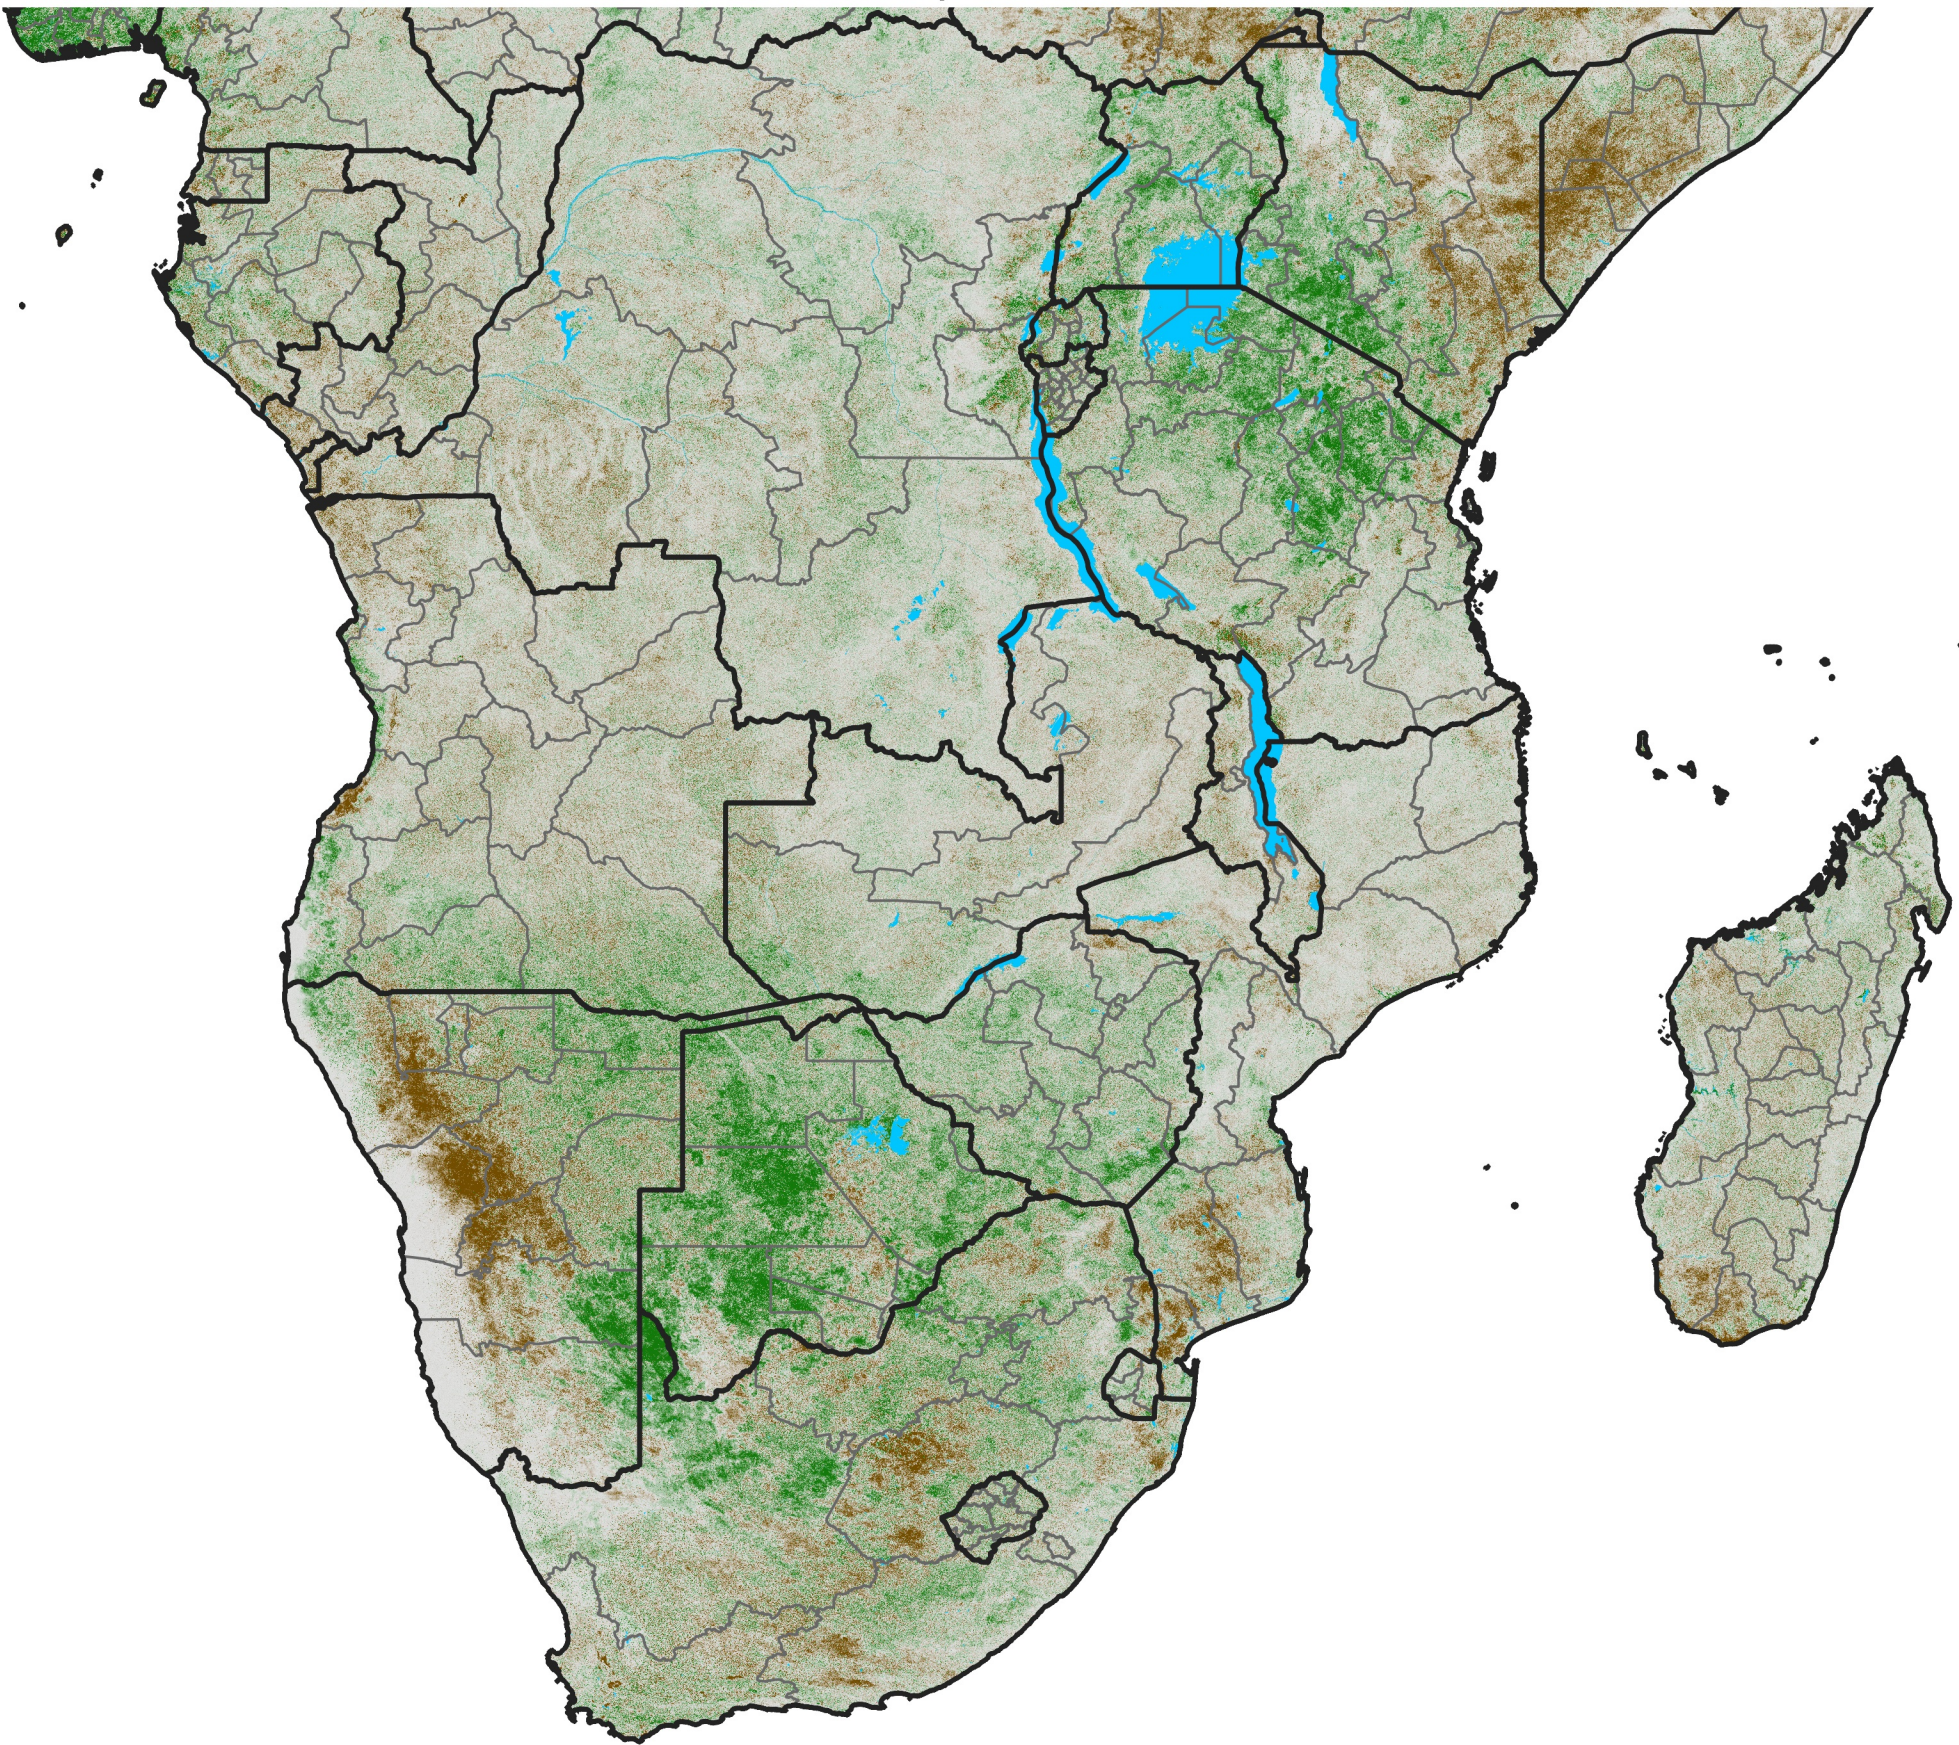

# Southern Africa NDVI Difference

2016 minus 2015

Period 10 / April 01 - 10, 2016

## NDVI Difference

< -0.3   -0.2   -0.1   -0.05   0.05   0.1   0.2   > 0.3

Negative

No Difference

Positive