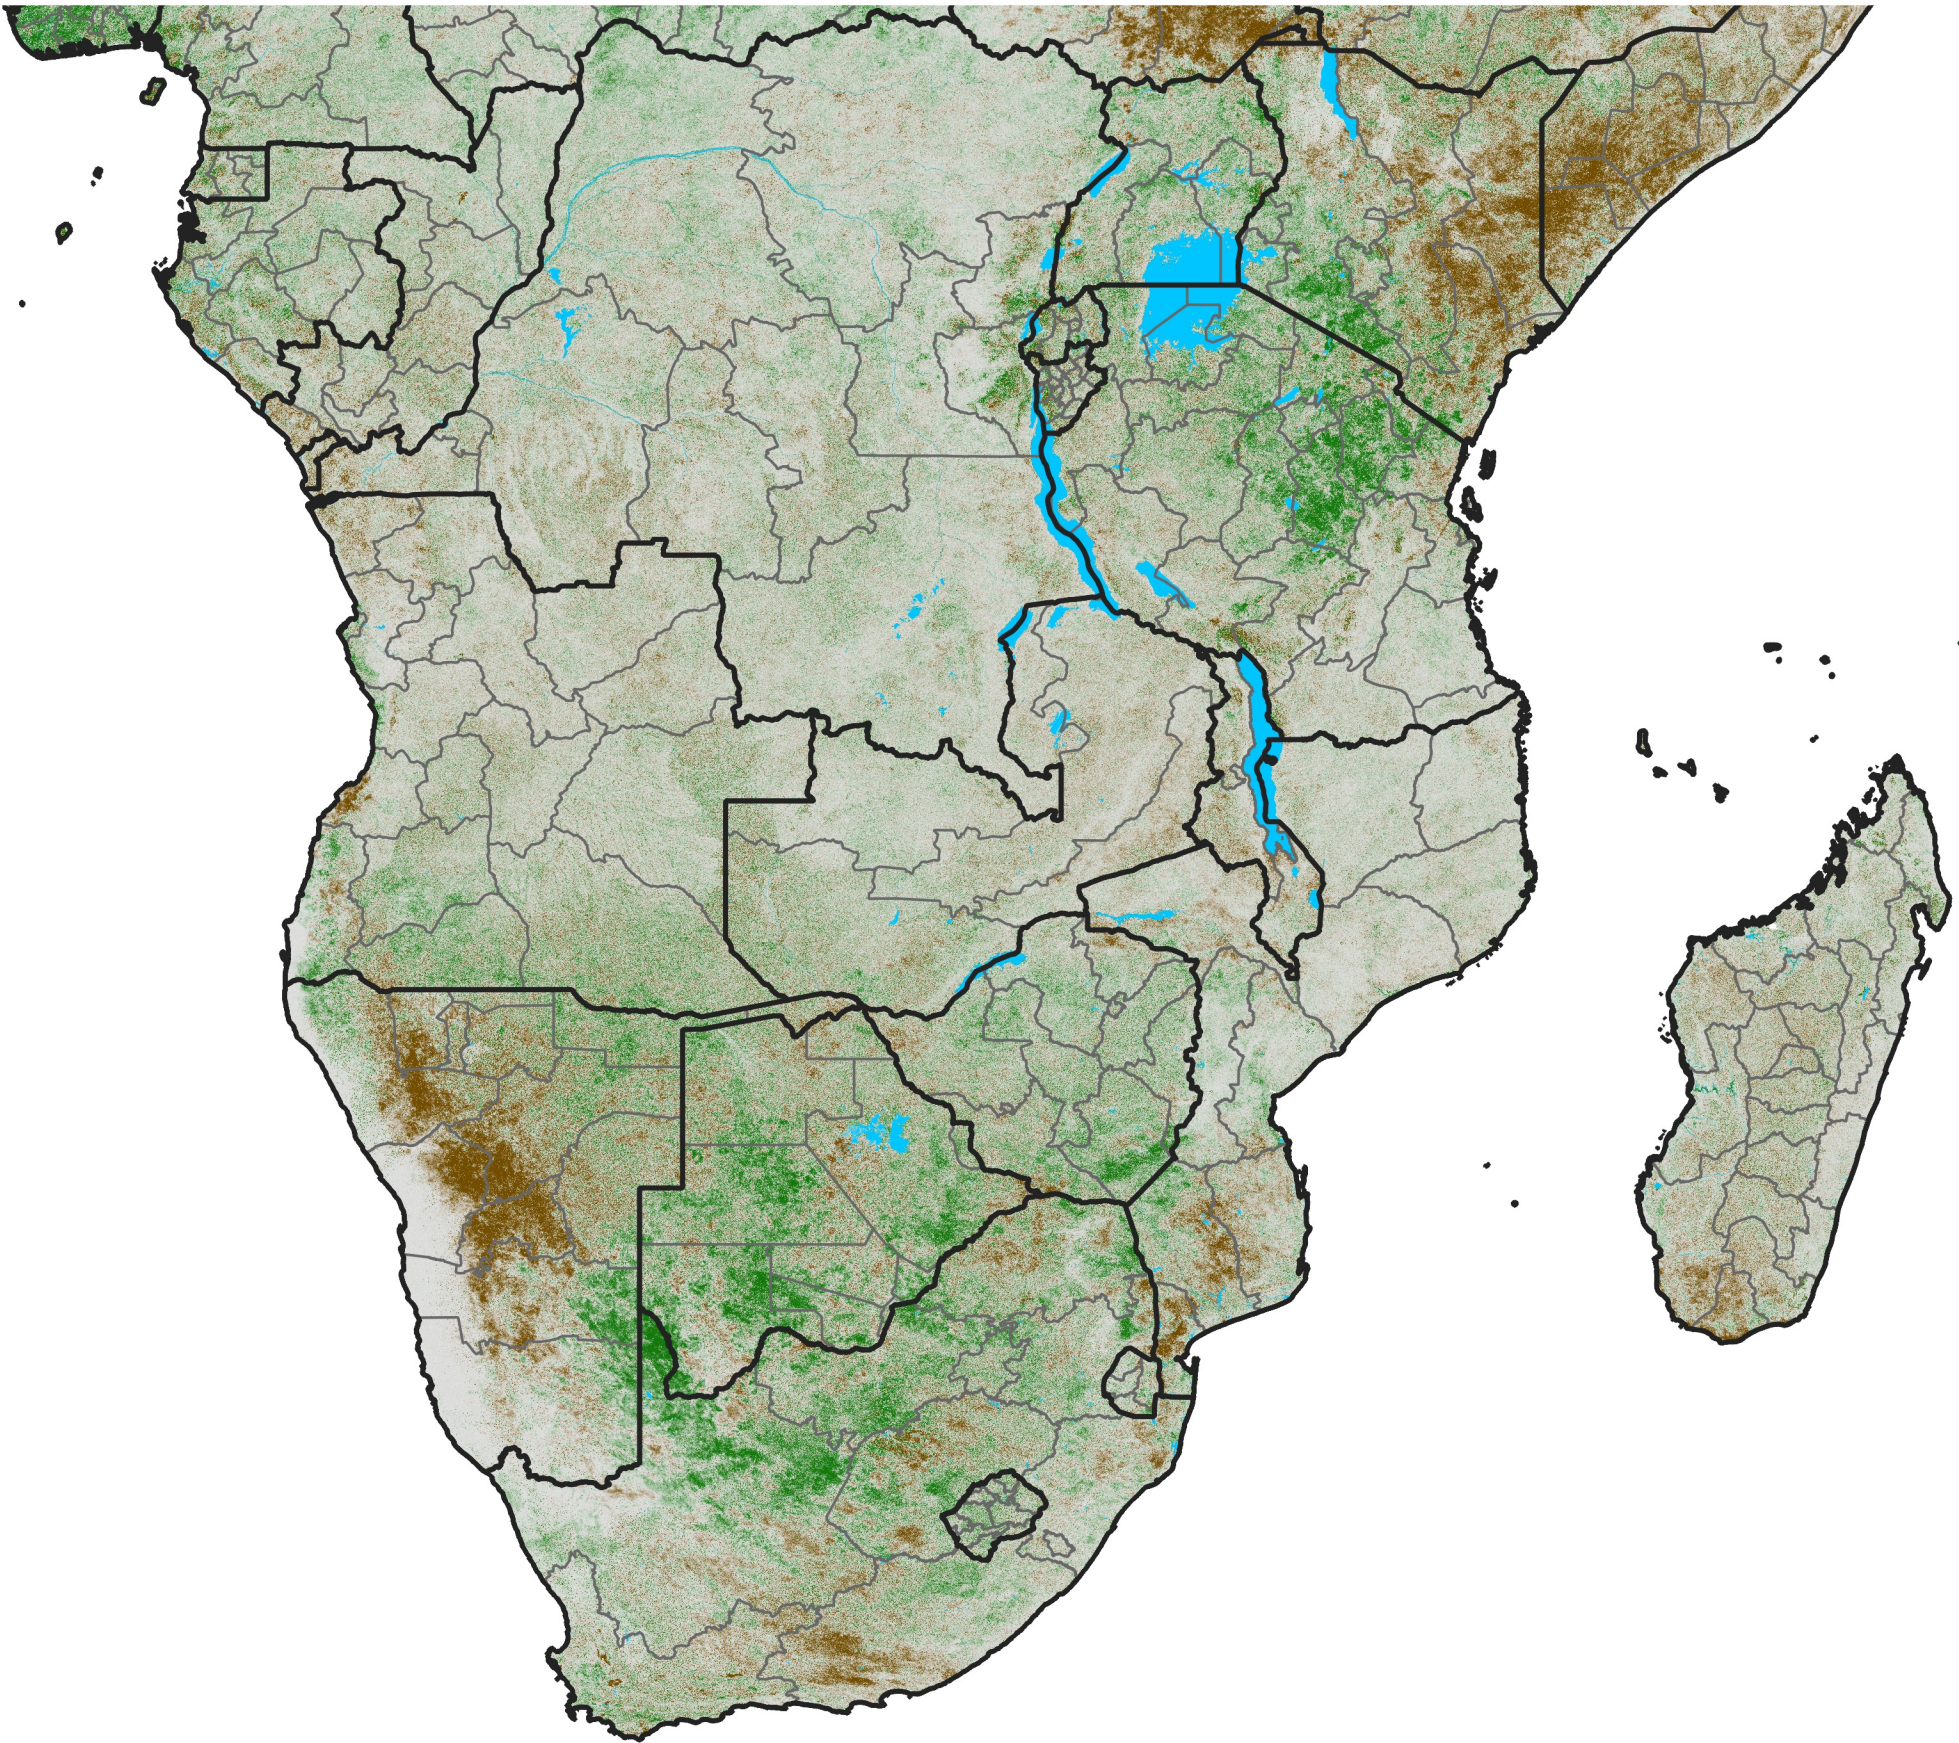

Southern Africa

NDVI Difference

2016 minus 2015

Period 11 / April 11 - 20, 2016

NDVI Difference

< -0.3 -0.2 -0.1 -0.05 0.05 0.1 0.2 >0.3

Negative

No Difference